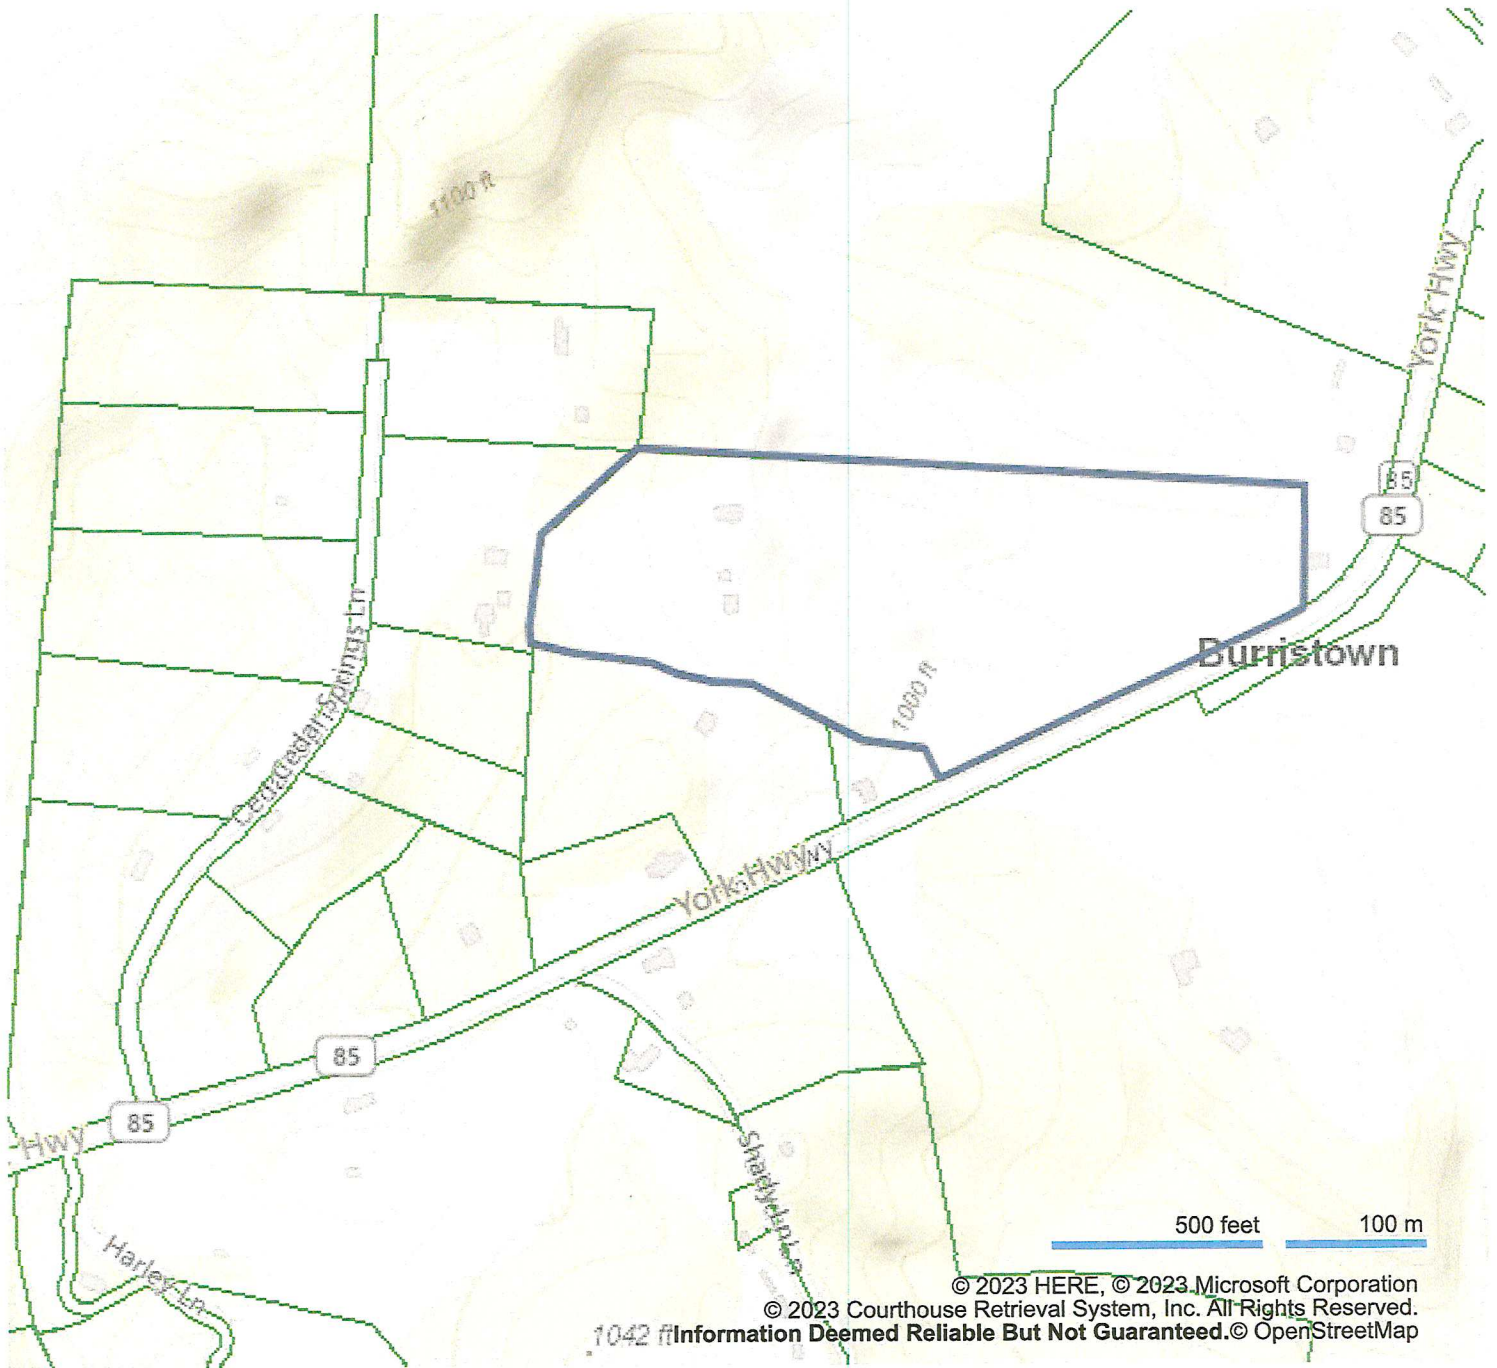

Debra Dodd
No. 1 Quality Realty
931-397-1660
debradodd@no1qualityrealty.com

Map for Parcel Address: 3911 York Hwy Gainesboro, TN 38562-5192 Parcel ID: 032 019.00

© 2023 Courthouse Retrieval System, Inc. All Rights Reserved.
Information Deemed Reliable But Not Guaranteed.

Debra Dodd
No. 1 Quality Realty
931-397-1660
debradodd@no1qualityrealty.com

Map for Parcel Address: 3911 York Hwy Gainesboro, TN 38562-5192 Parcel ID: 032 019.00

© 2023 HERE, © 2023 Microsoft Corporation
© 2023 Courthouse Retrieval System, Inc. All Rights Reserved.
Information Deemed Reliable But Not Guaranteed. © OpenStreetMap

© 2023 Courthouse Retrieval System, Inc. All Rights Reserved.
Information Deemed Reliable But Not Guaranteed.

Debra Dodd
 No. 1 Quality Realty
 931-397-1660
 debradodd@no1qualityrealty.com

Map for Parcel Address: 3911 York Hwy Gainesboro, TN 38562-5192 Parcel ID: 032 019.00