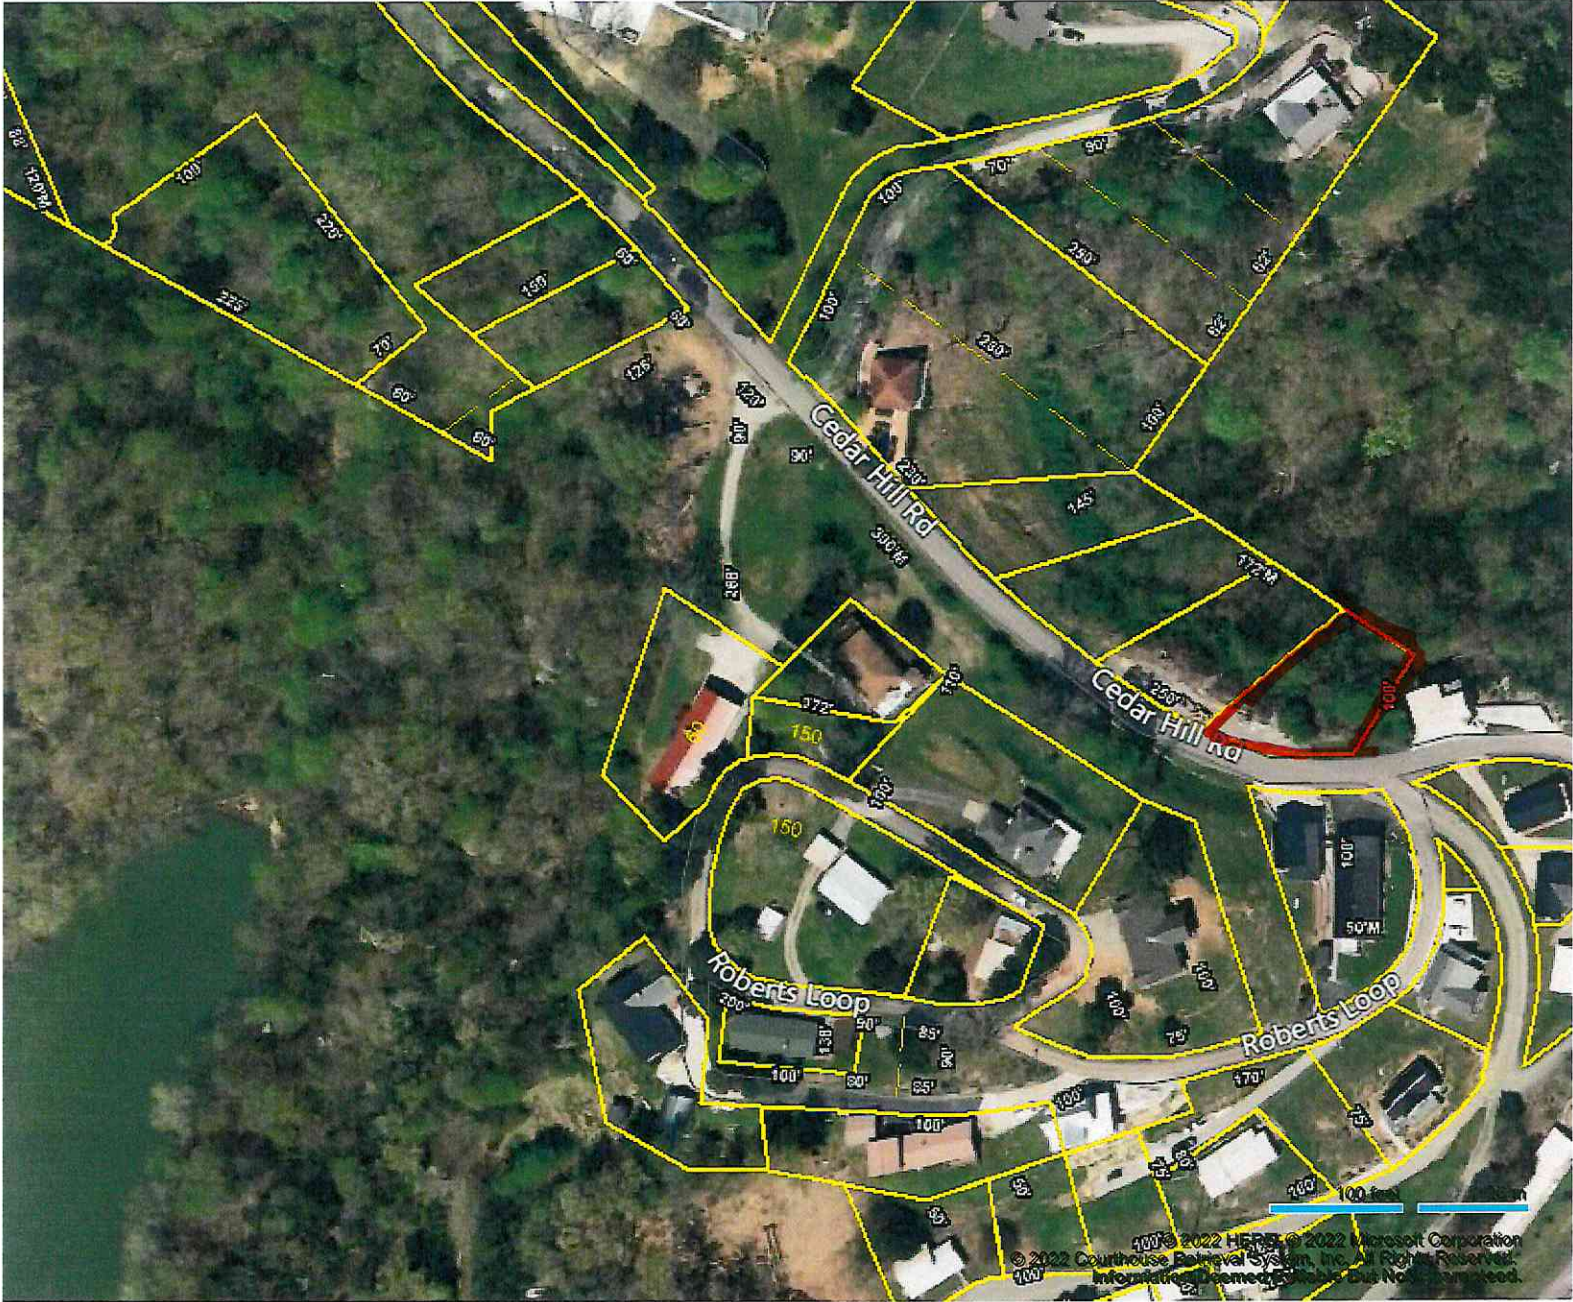

# **MLS Tax Suite**<sup>TM</sup>

Powered by CRS Data

Map for Parcel Address: Ceader Hill Area TN Parcel ID: 041N B 027.00

Debra Dodd  
No. 1 Quality Realty  
931-397-1660  
debradodd@no1qualityrealty.com

# MLS Tax Suite<sup>TM</sup>

Powered by CRS Data

Map for Parcel Address: Cedar Hill Area TN Parcel ID: 041N B 027.00

Debra Dodd  
 No. 1 Quality Realty  
 931-397-1660  
 debradodd@no1qualityrealty.com

Map for Parcel Address: Cedar Hill Area TN Parcel ID: 041N B 027.00