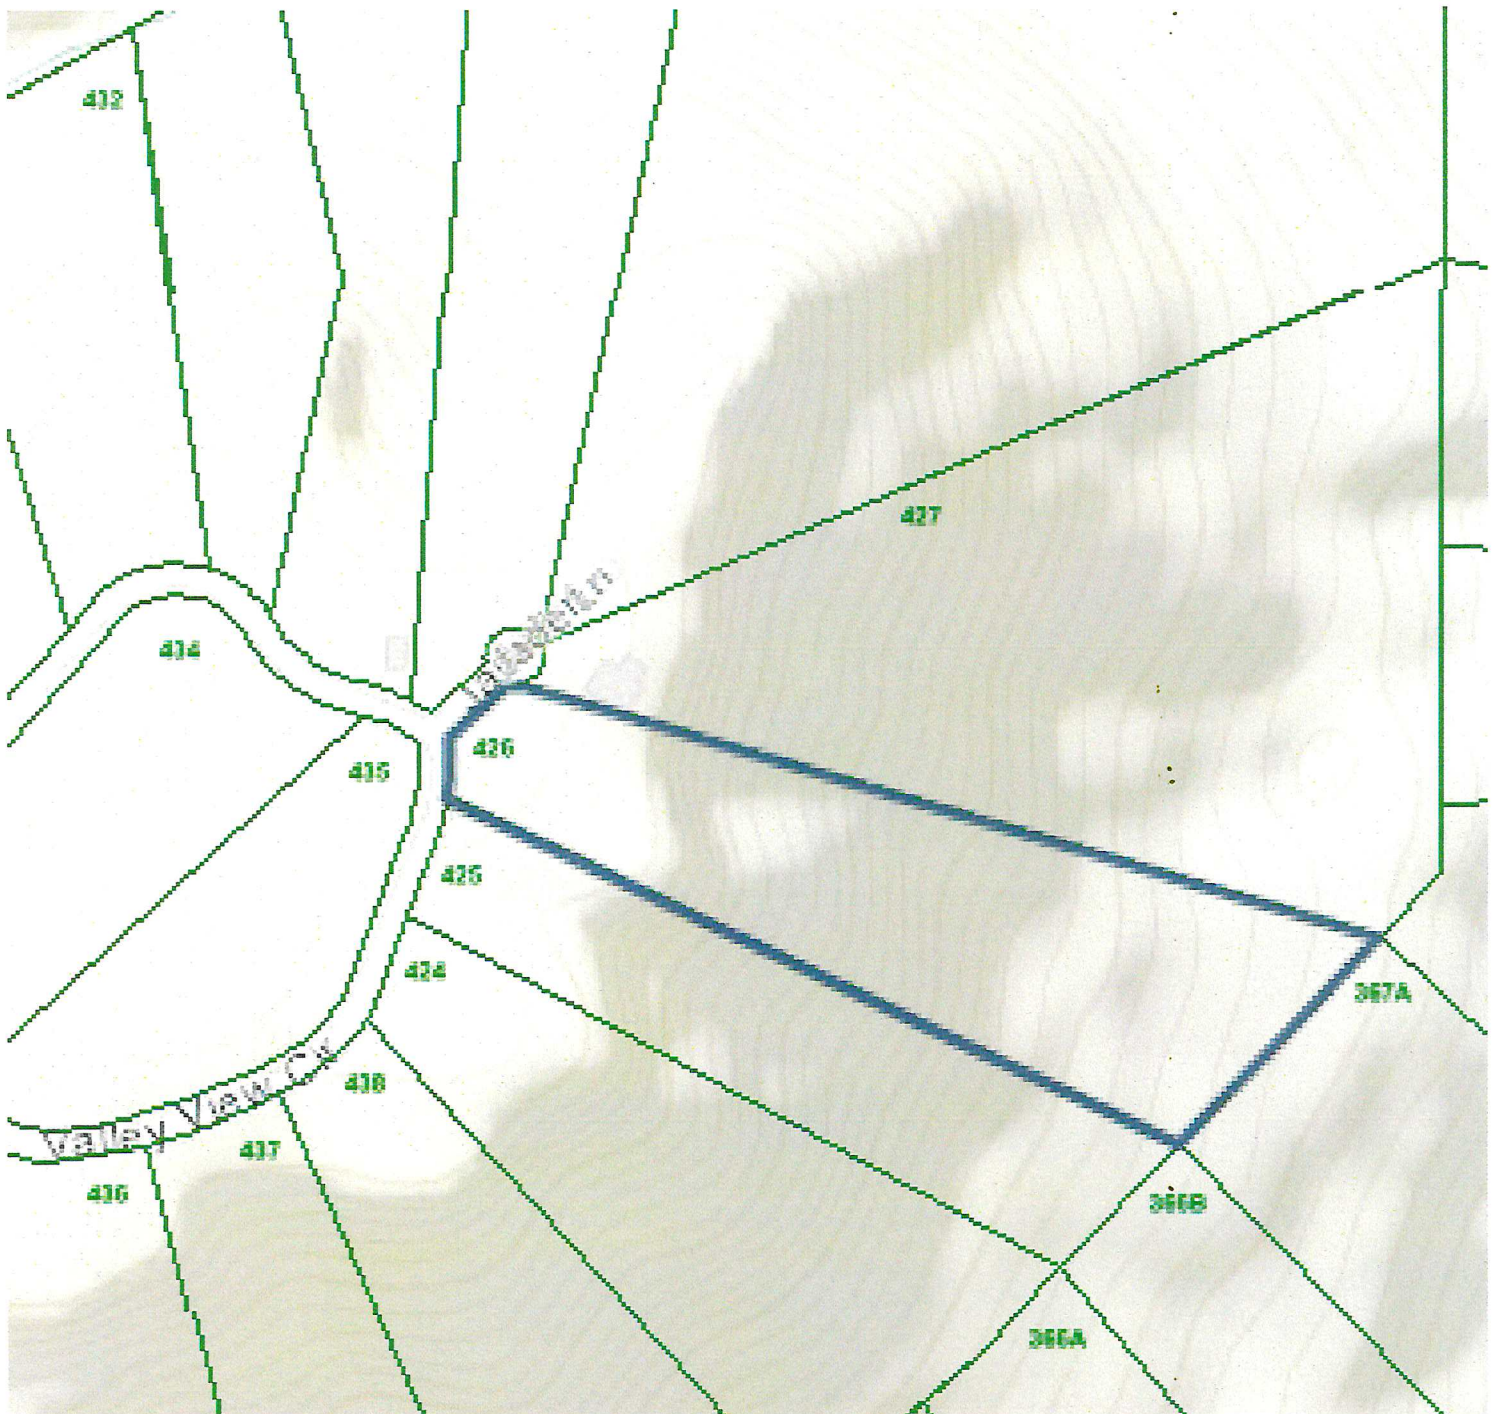

Debra Dodd
No. 1 Quality Realty
931-397-1660
debradodd@no1qualityrealty.com

Map for Parcel Address: Valley View Cir TN Parcel ID: 126 007.13

Debra Dodd
No. 1 Quality Realty
931-397-1660
debradodd@no1qualityrealty.com

Map for Parcel Address: Valley View Cir TN Parcel ID: 126 007.13

© 2023 HERE. © 2023 Microsoft Corporation
© 2023 Courthouse Retrieval System, Inc. All Rights Reserved.
Information Deemed Reliable But Not Guaranteed. © OpenStreetMap

Debra Dodd
No. 1 Quality Realty
931-397-1660
debradodd@no1qualityrealty.com

MLS Tax SuiteTM

Powered by CRS Data

Map for Parcel Address: Valley View Cir TN Parcel ID: 126 007.13

Debra Dodd
No. 1 Quality Realty
931-397-1660
debradodd@no1qualityrealty.com

Map for Parcel Address: Valley View Cir TN Parcel ID: 126 007.13