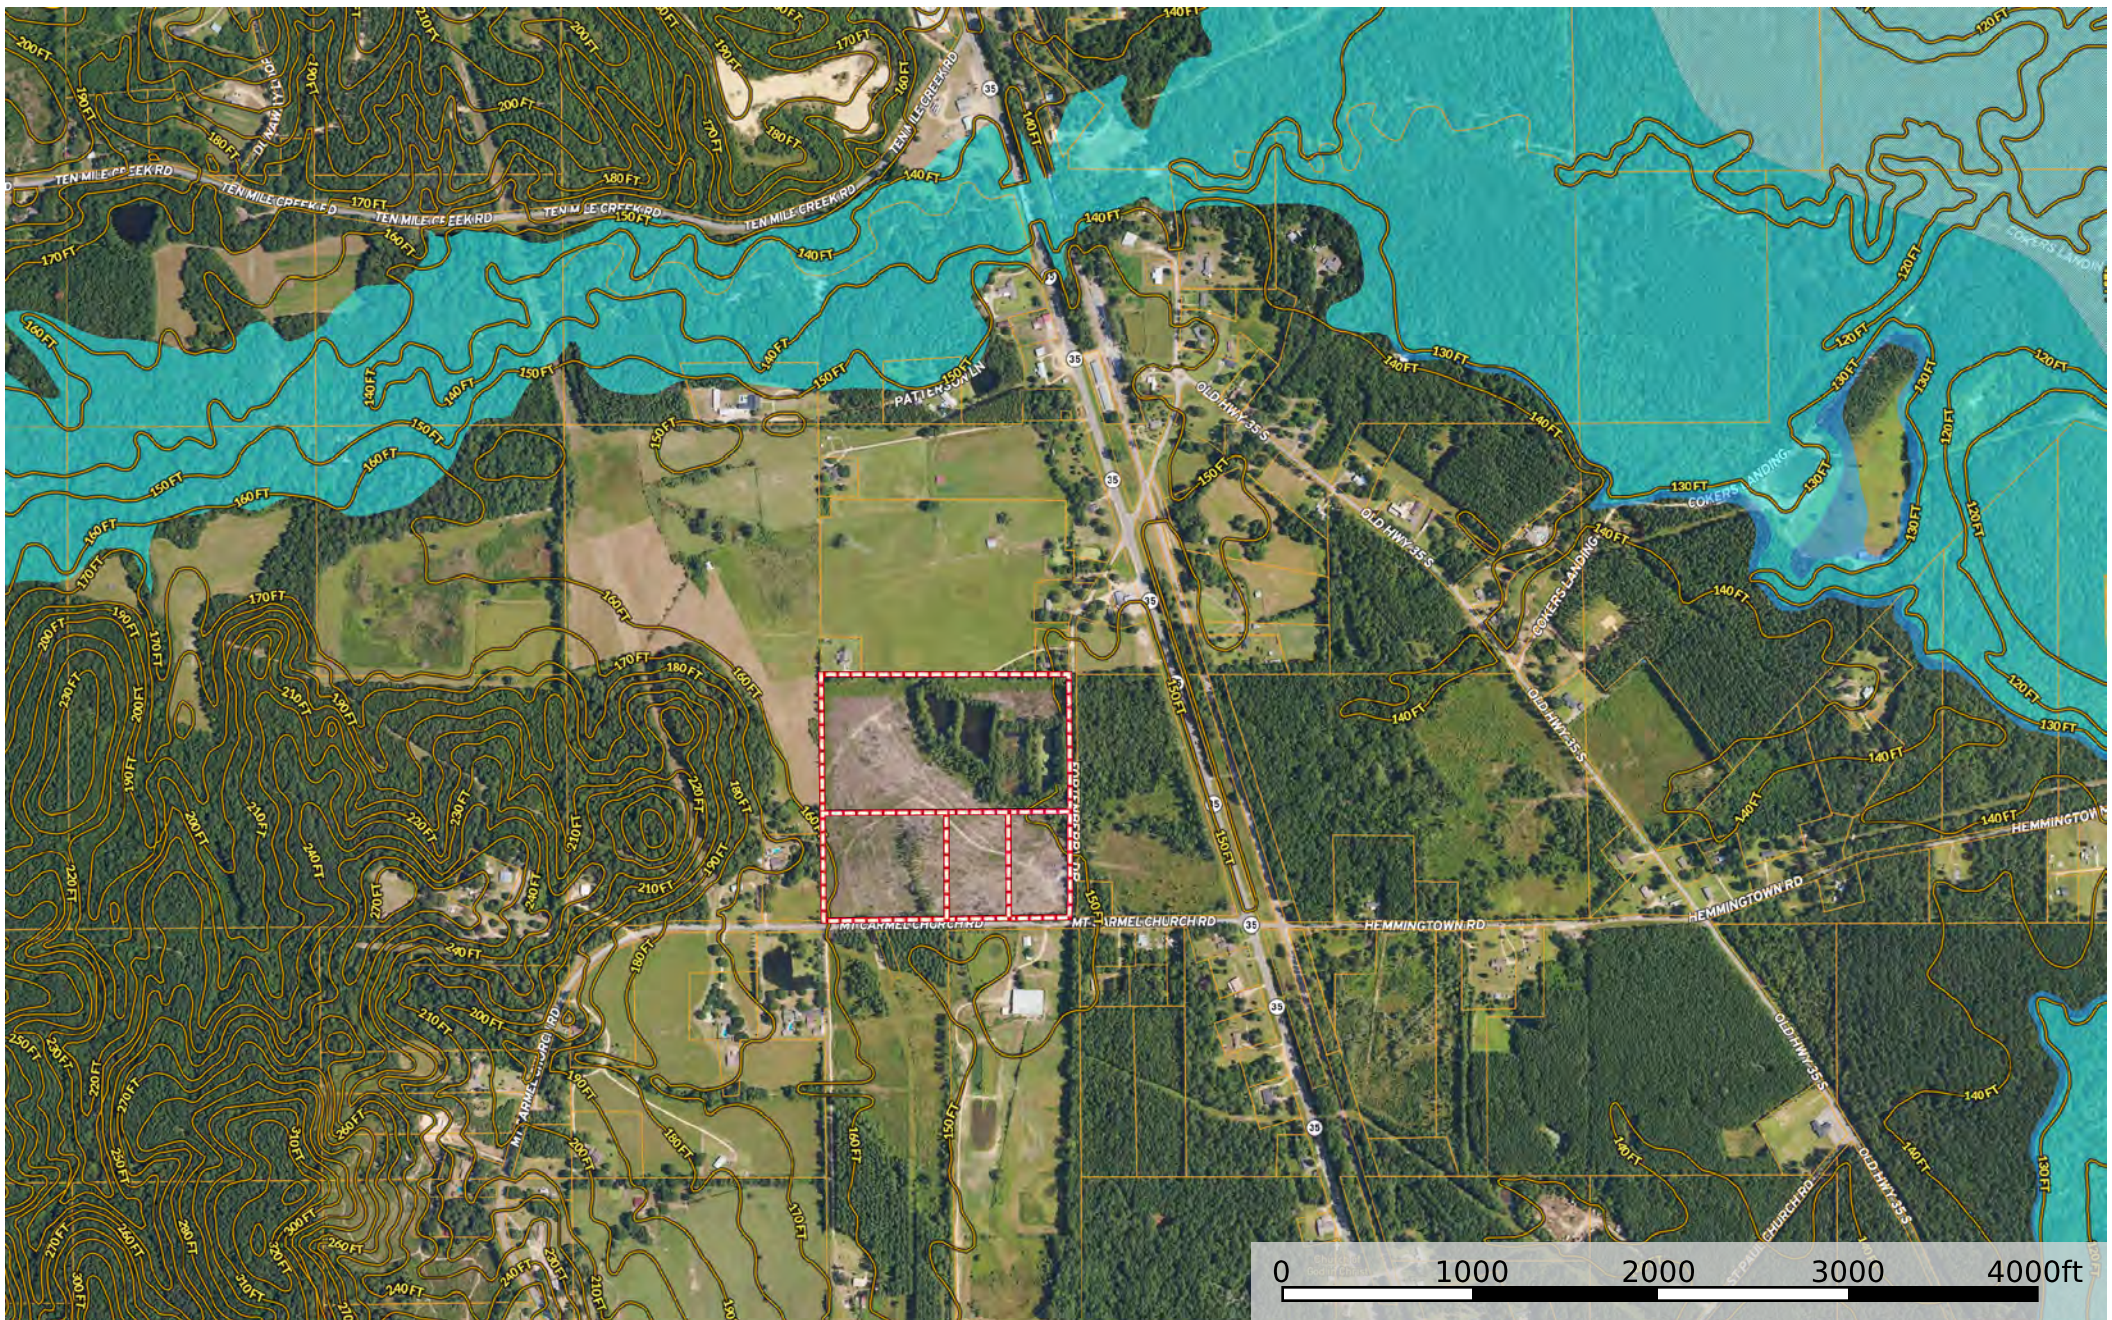

40 Marion-Mt. Carmel Church Rd. (Johnson) Rev2

Marion County, Mississippi, 40 AC +/-

- Boundary
- 100 Year Floodplain
- 500 Year Floodplain
- Floodway
- Special
- Unmapped/ Not Included