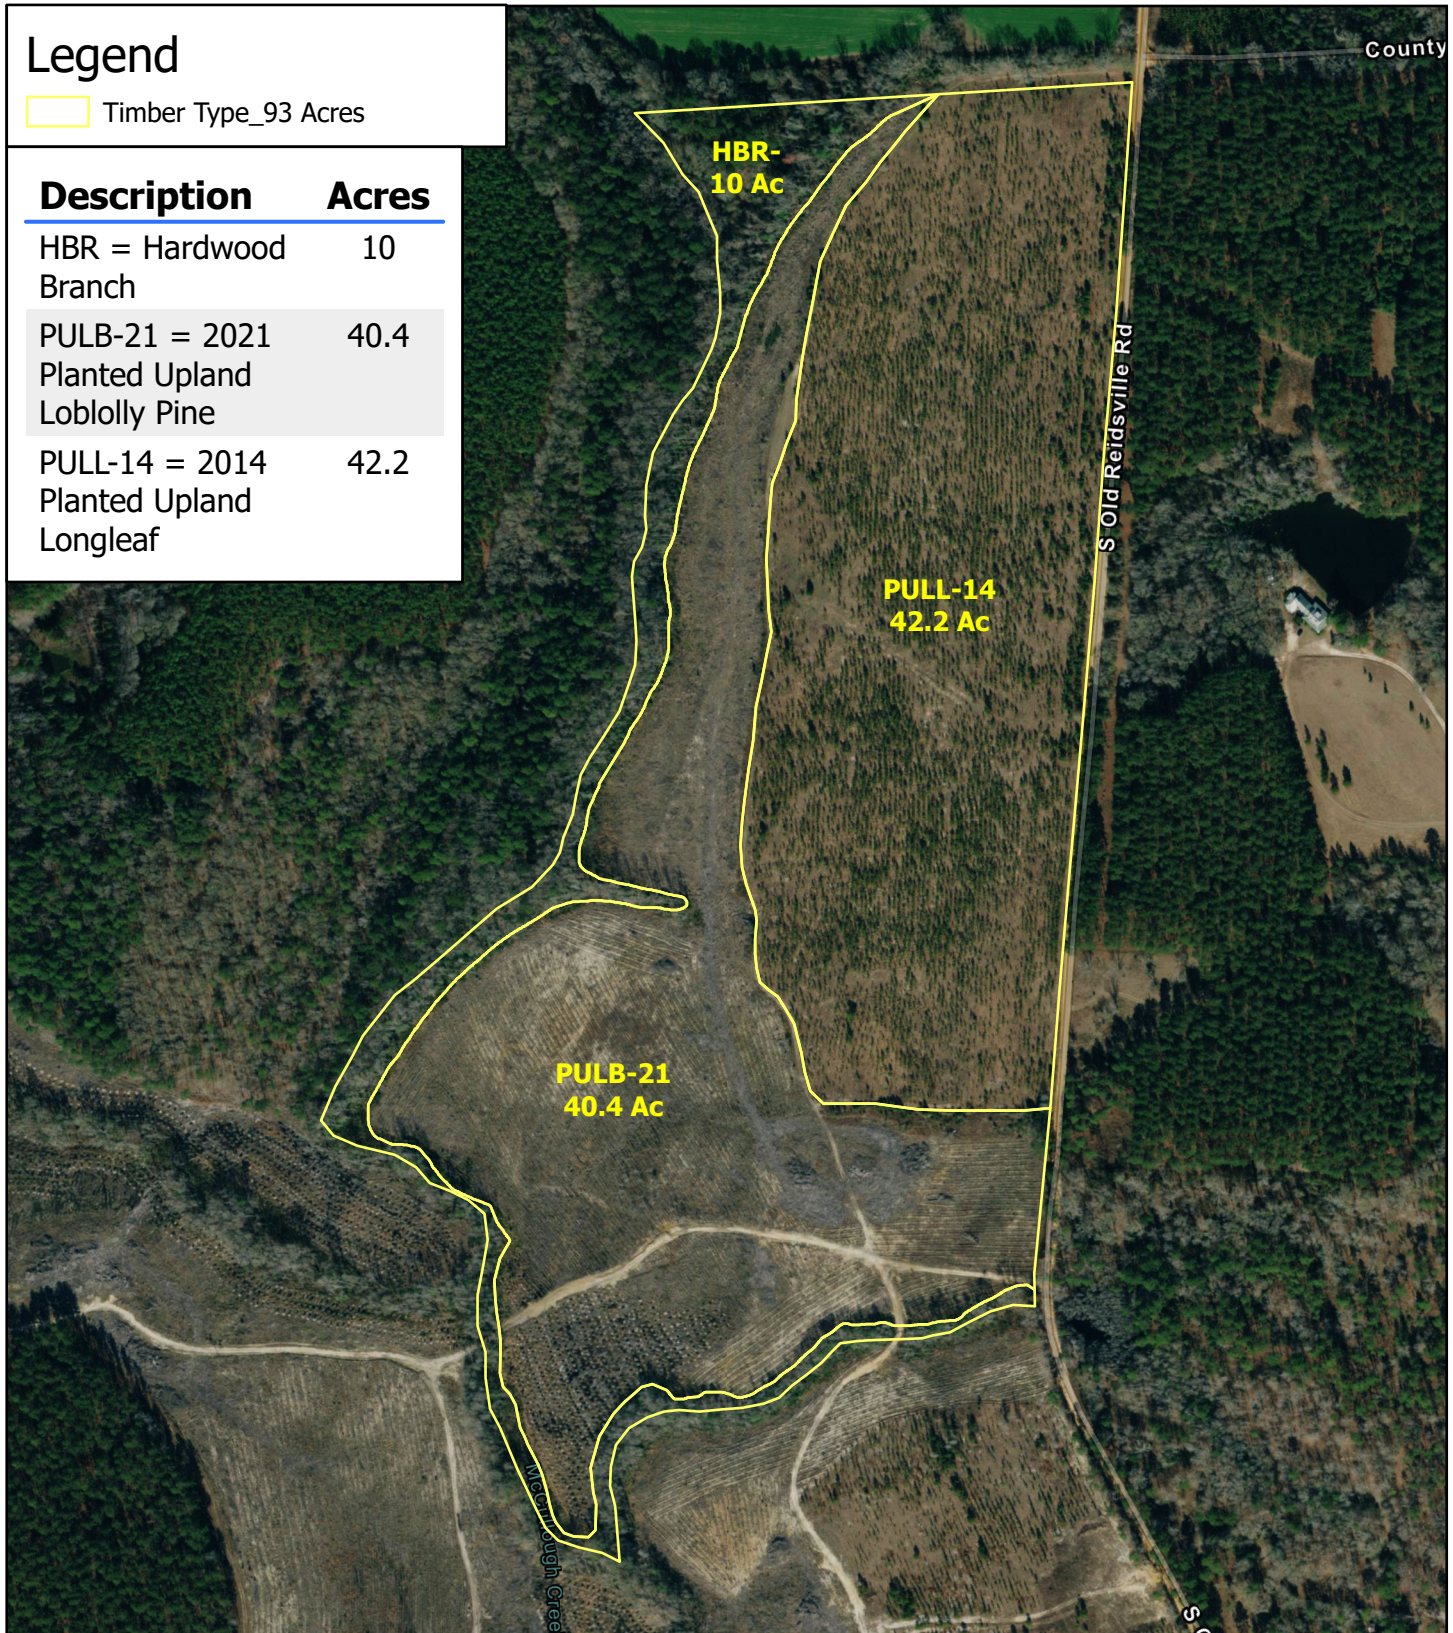

# Legend

 Timber Type\_93 Acres

Description	Acres
HBR = Hardwood Branch	10
PULB-21 = 2021 Planted Upland Loblolly Pine	40.4
PULL-14 = 2014 Planted Upland Longleaf	42.2

County

S Old Reidsville Rd

W Cromough Creek

HBR-10 Ac

PULL-14 42.2 Ac

PULB-21 40.4 Ac

## Emanuel County, GA - 93 Acres

### Timber Type

JACK R FRANKHOUSER, ALC  
REALTOR/FORESTER  
ACCREDITED LAND CONSULTANT  
912-678-5920 | GHAND.COM

2024

1 inch equals 558 feet

Coordinate System: WGS 1984 Web Mercator Auxiliary Sphere Center: 82.222°W 32.4747°N