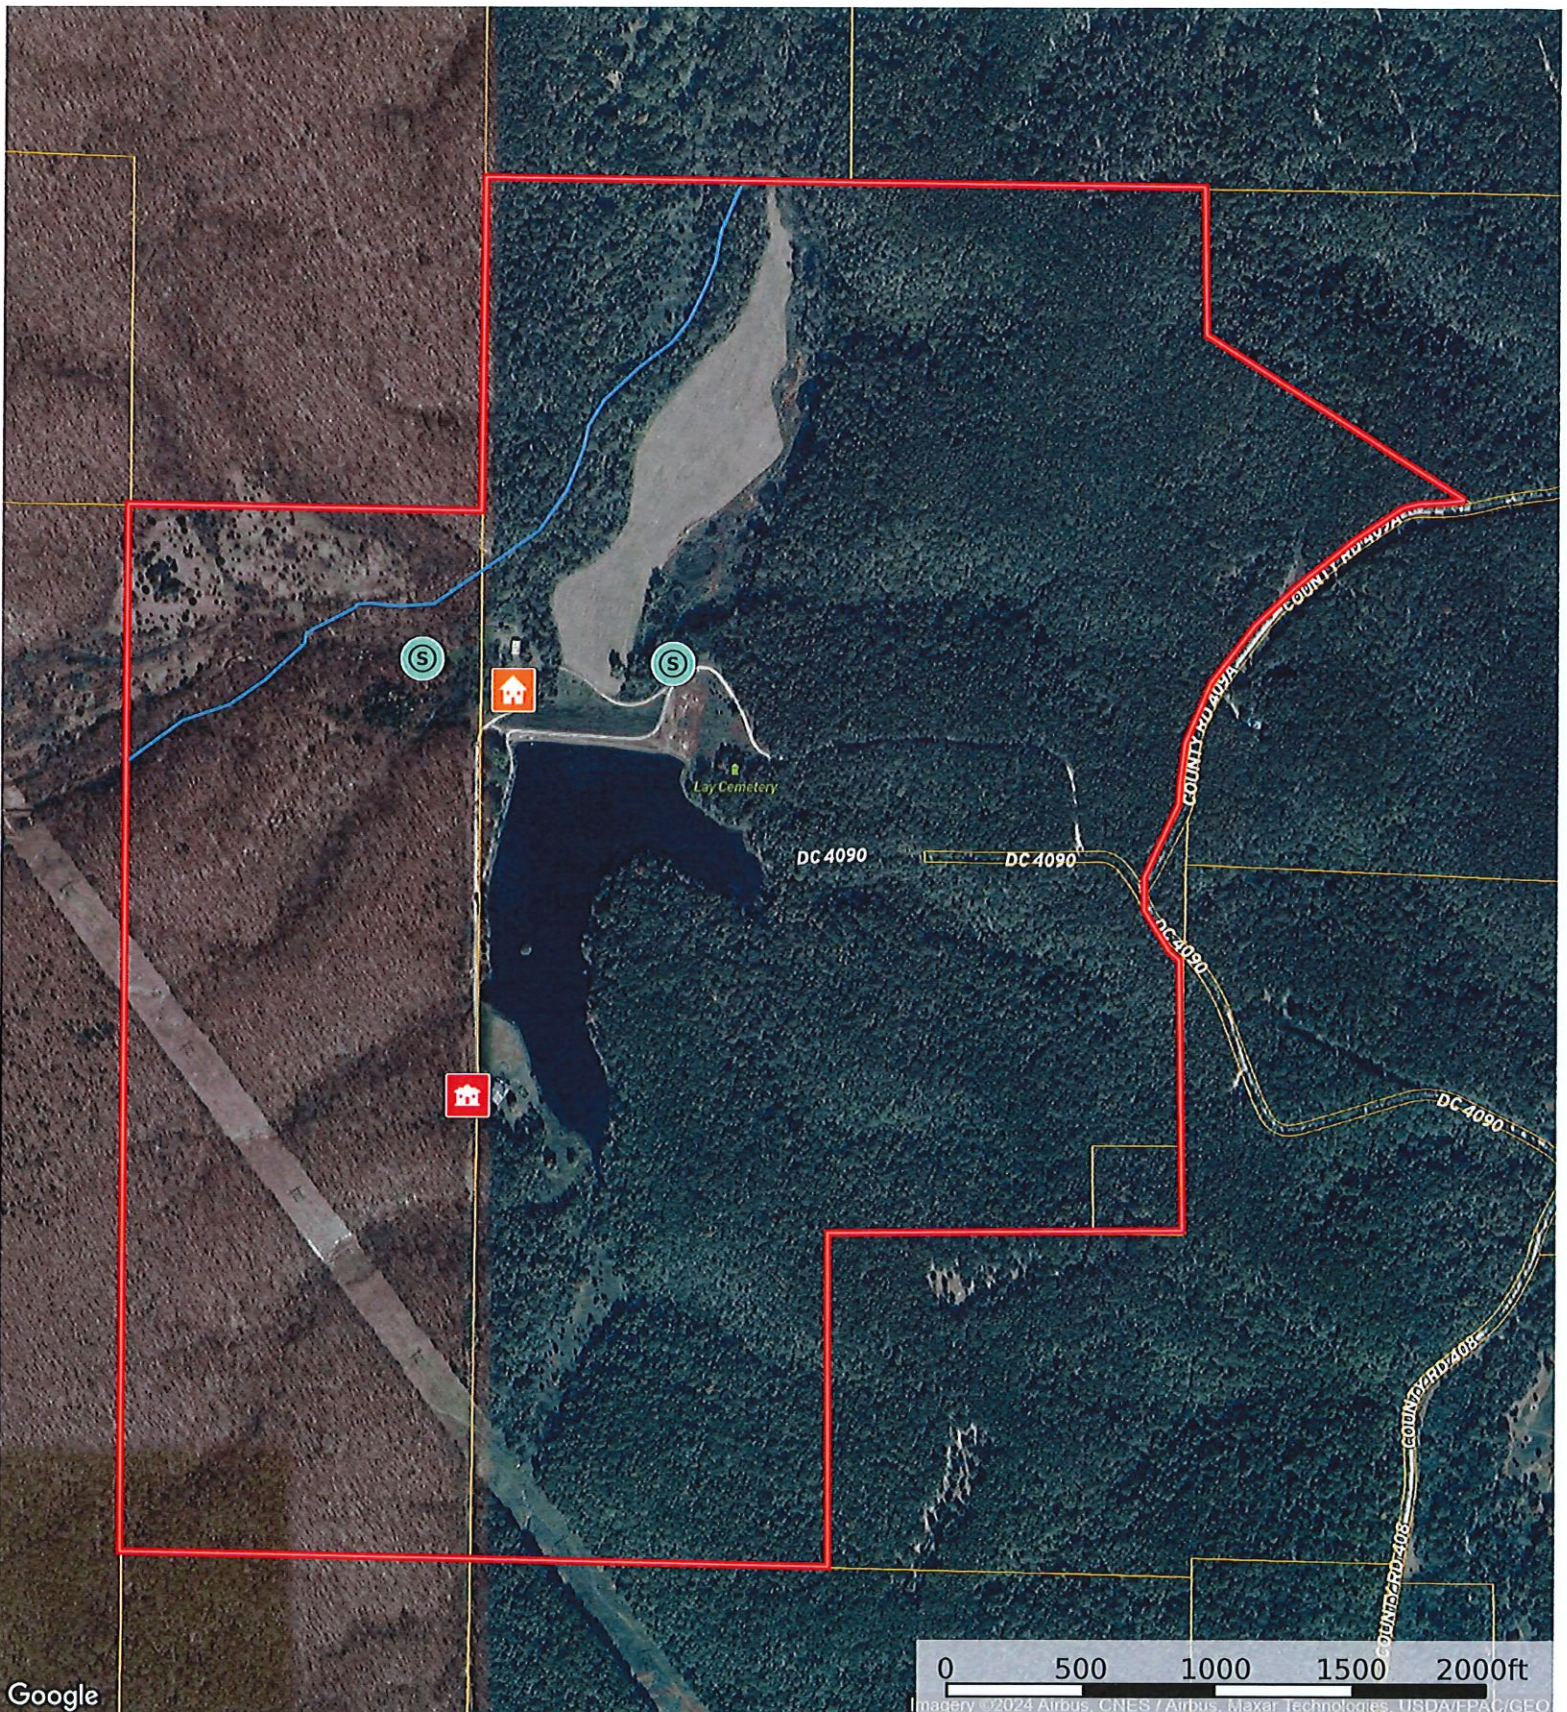

MLS # 24011683 \*\*\*Lines are approximate  
Missouri, AC +/-

- Main House
- Spring
- 2nd Home
- Nelson Creek
- Boundary

**id.** The information contained herein was obtained from sources deemed to be reliable. Land id™ Services makes no warranties or guarantees as to the completeness or accuracy thereof.

MLS # 24011683 \*\*\*Lines are approximate

Missouri, AC +/-

- Main House
- Spring
- 2nd Home
- Nelson Creek
- Boundary