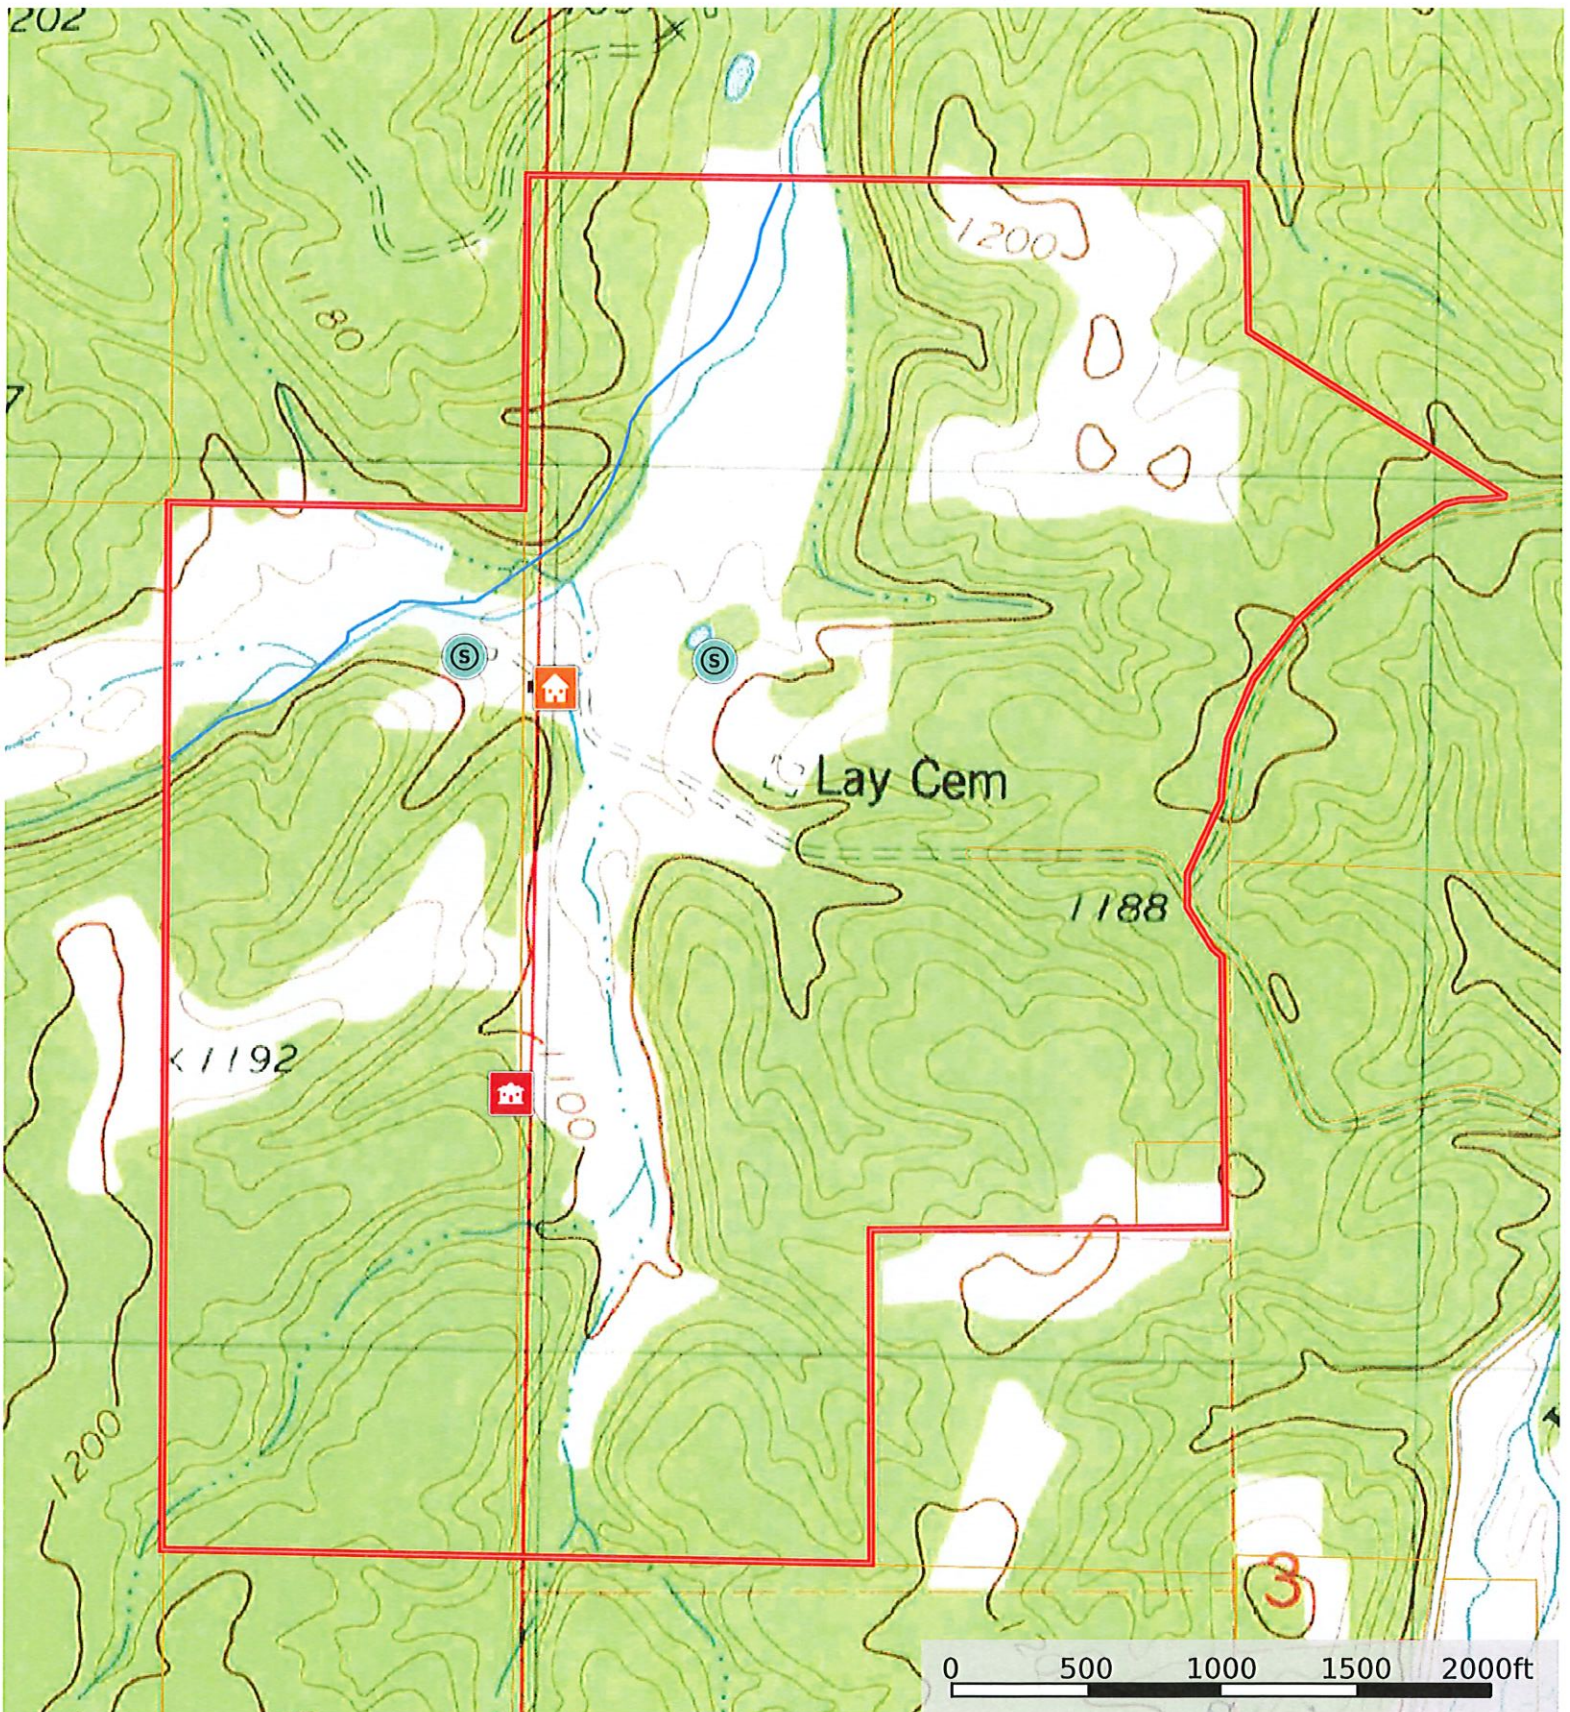

MLS # 24011683 \*\*\*Lines are approximate  
Missouri, AC +/-

- Main House
- Spring
- 2nd Home
- Nelson Creek
- Boundary

**id.** The information contained herein was obtained from sources deemed to be reliable. Land id™ Services makes no warranties or guarantees as to the completeness or accuracy thereof.

MLS # 24011683 \*\*\*Lines are approximate

Missouri, AC +/-

- Main House
- Spring
- 2nd Home
- Nelson Creek
- Boundary