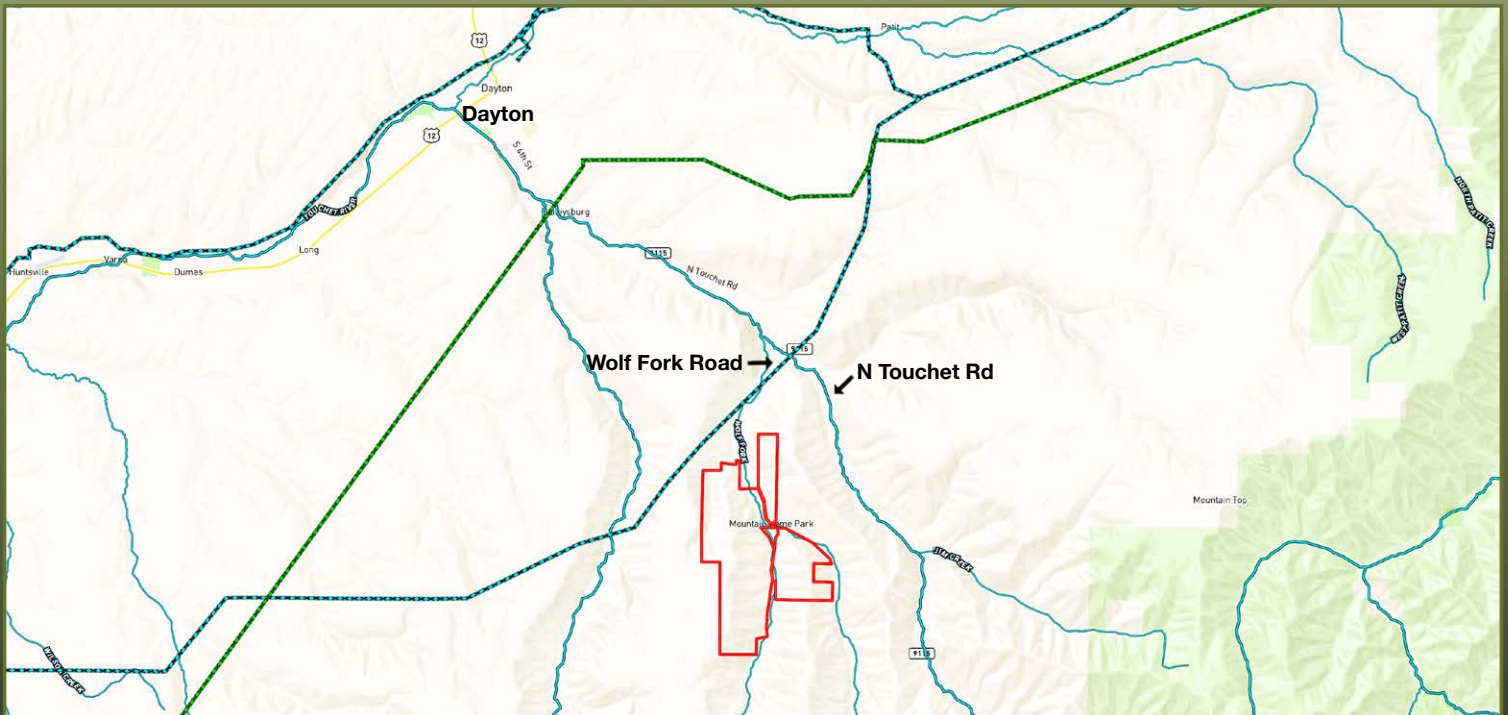

Dayton Ranch - Maps

1,715± Acres near Dayton, WA

Maps are provided for informational purposes only. Broker is not liable for conflicts with surveys.

KNIPE LAND NORTH, LLC® • PREMIER FARMS, RANCHES & REAL ESTATE
John Knipe, Broker, A.L.C., A.B.R., Ch.L.C, C.L.B., G.R.I., R.S.P.R.S., S.R.E.S.
john@knipeland.com • 208-345-3163 • www.knipeland.com

Dayton Ranch - Maps

1,715± Acres near Dayton, WA

KNIPE LAND NORTH, LLC® • PREMIER FARMS, RANCHES & REAL ESTATE
John Knipe, Broker, A.L.C., A.B.R., Ch.L.C, C.L.B., G.R.I., R.S.P.R.S., S.R.E.S.
john@knipeland.com • 208-345-3163 • www.knipeland.com