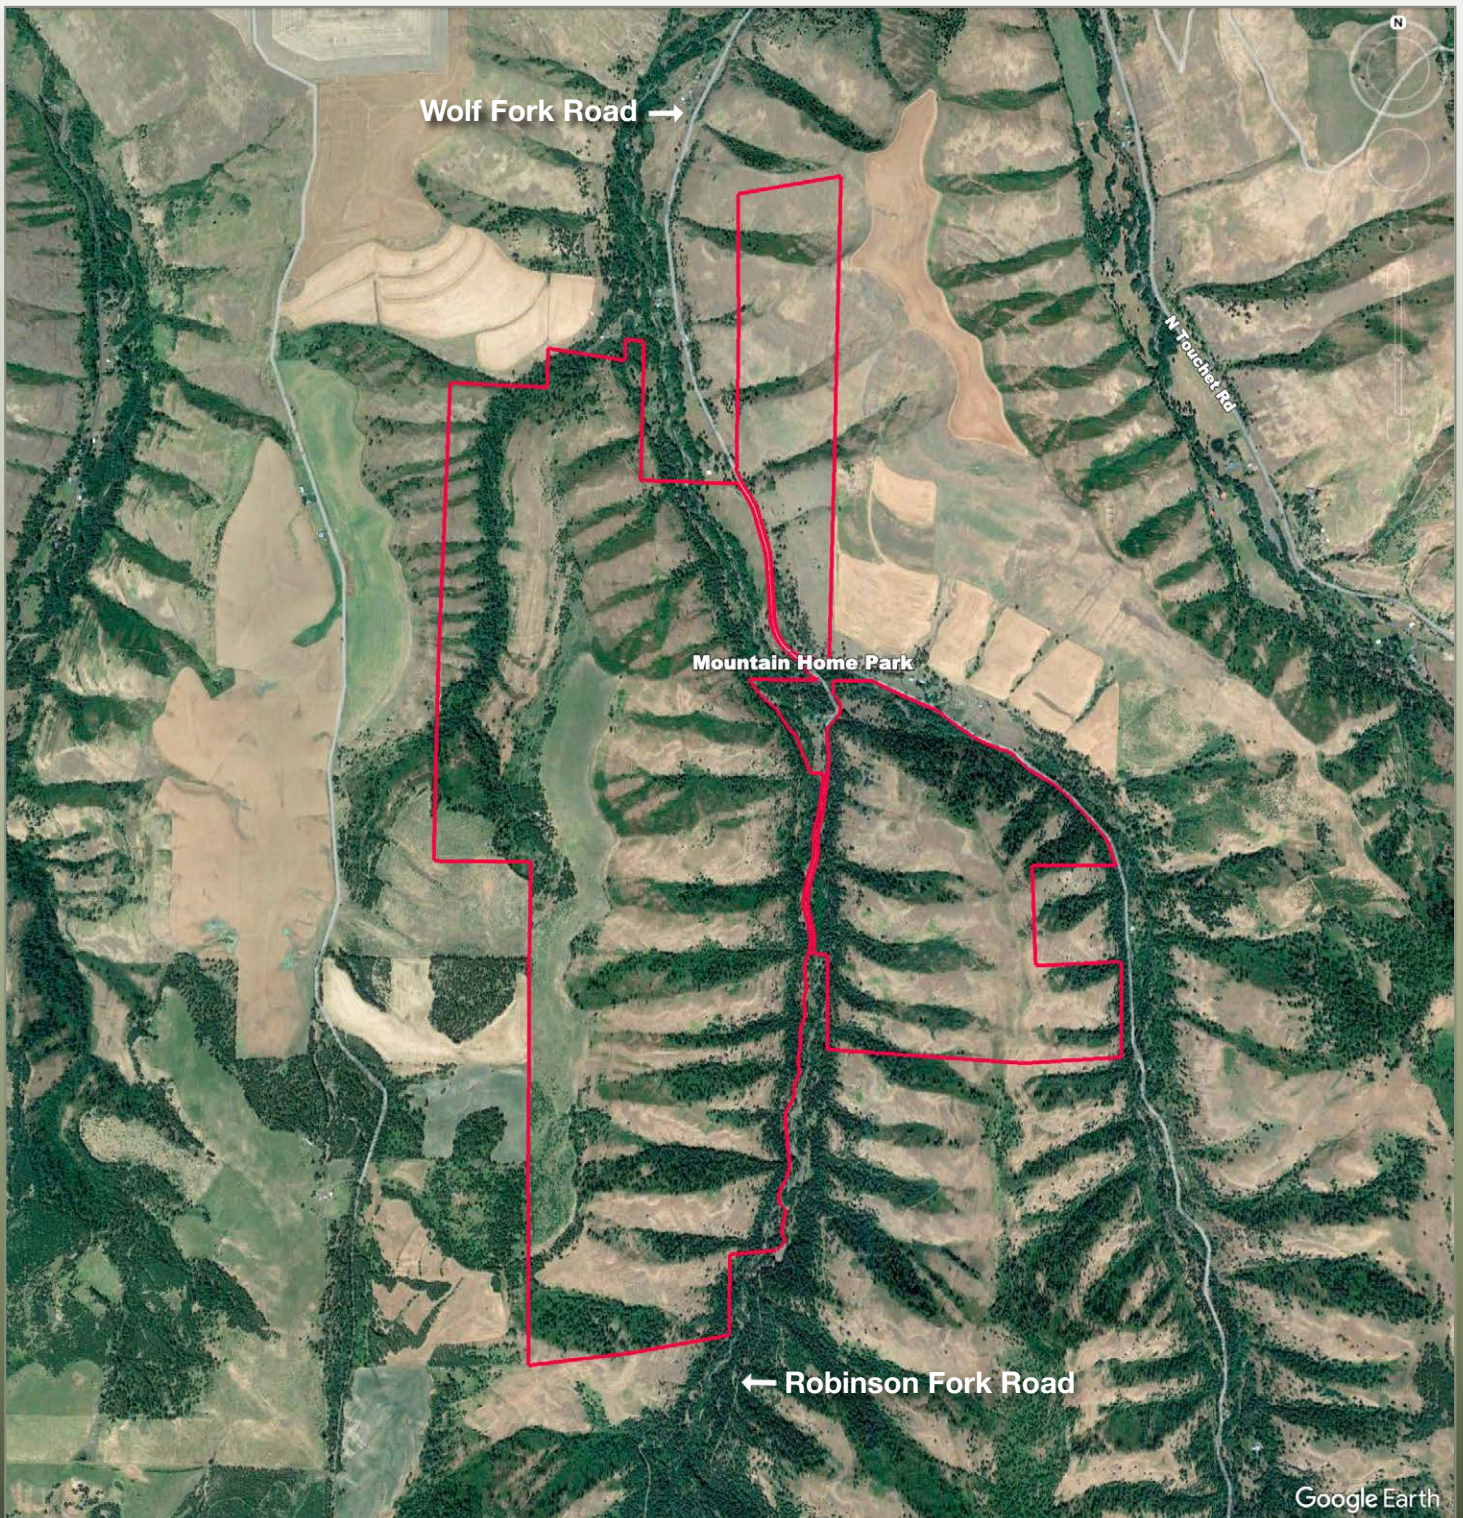

Dayton Ranch - Maps

1,715± Acres near Dayton, WA

Maps are provided for informational purposes only. Broker is not liable for conflicts with surveys.

KNIPE LAND NORTH, LLC® • PREMIER FARMS, RANCHES & REAL ESTATE
John Knipe, Broker, A.L.C., A.B.R., Ch.L.C, C.L.B., G.R.I., R.S.P.R.S., S.R.E.S.
john@knipeland.com • 208-345-3163 • www.knipeland.com

Dayton Ranch - Maps

1,715± Acres near Dayton, WA

KNIPE LAND NORTH, LLC® • PREMIER FARMS, RANCHES & REAL ESTATE
John Knipe, Broker, A.L.C., A.B.R., Ch.L.C, C.L.B., G.R.I., R.S.P.R.S., S.R.E.S.
john@knipeland.com • 208-345-3163 • www.knipeland.com