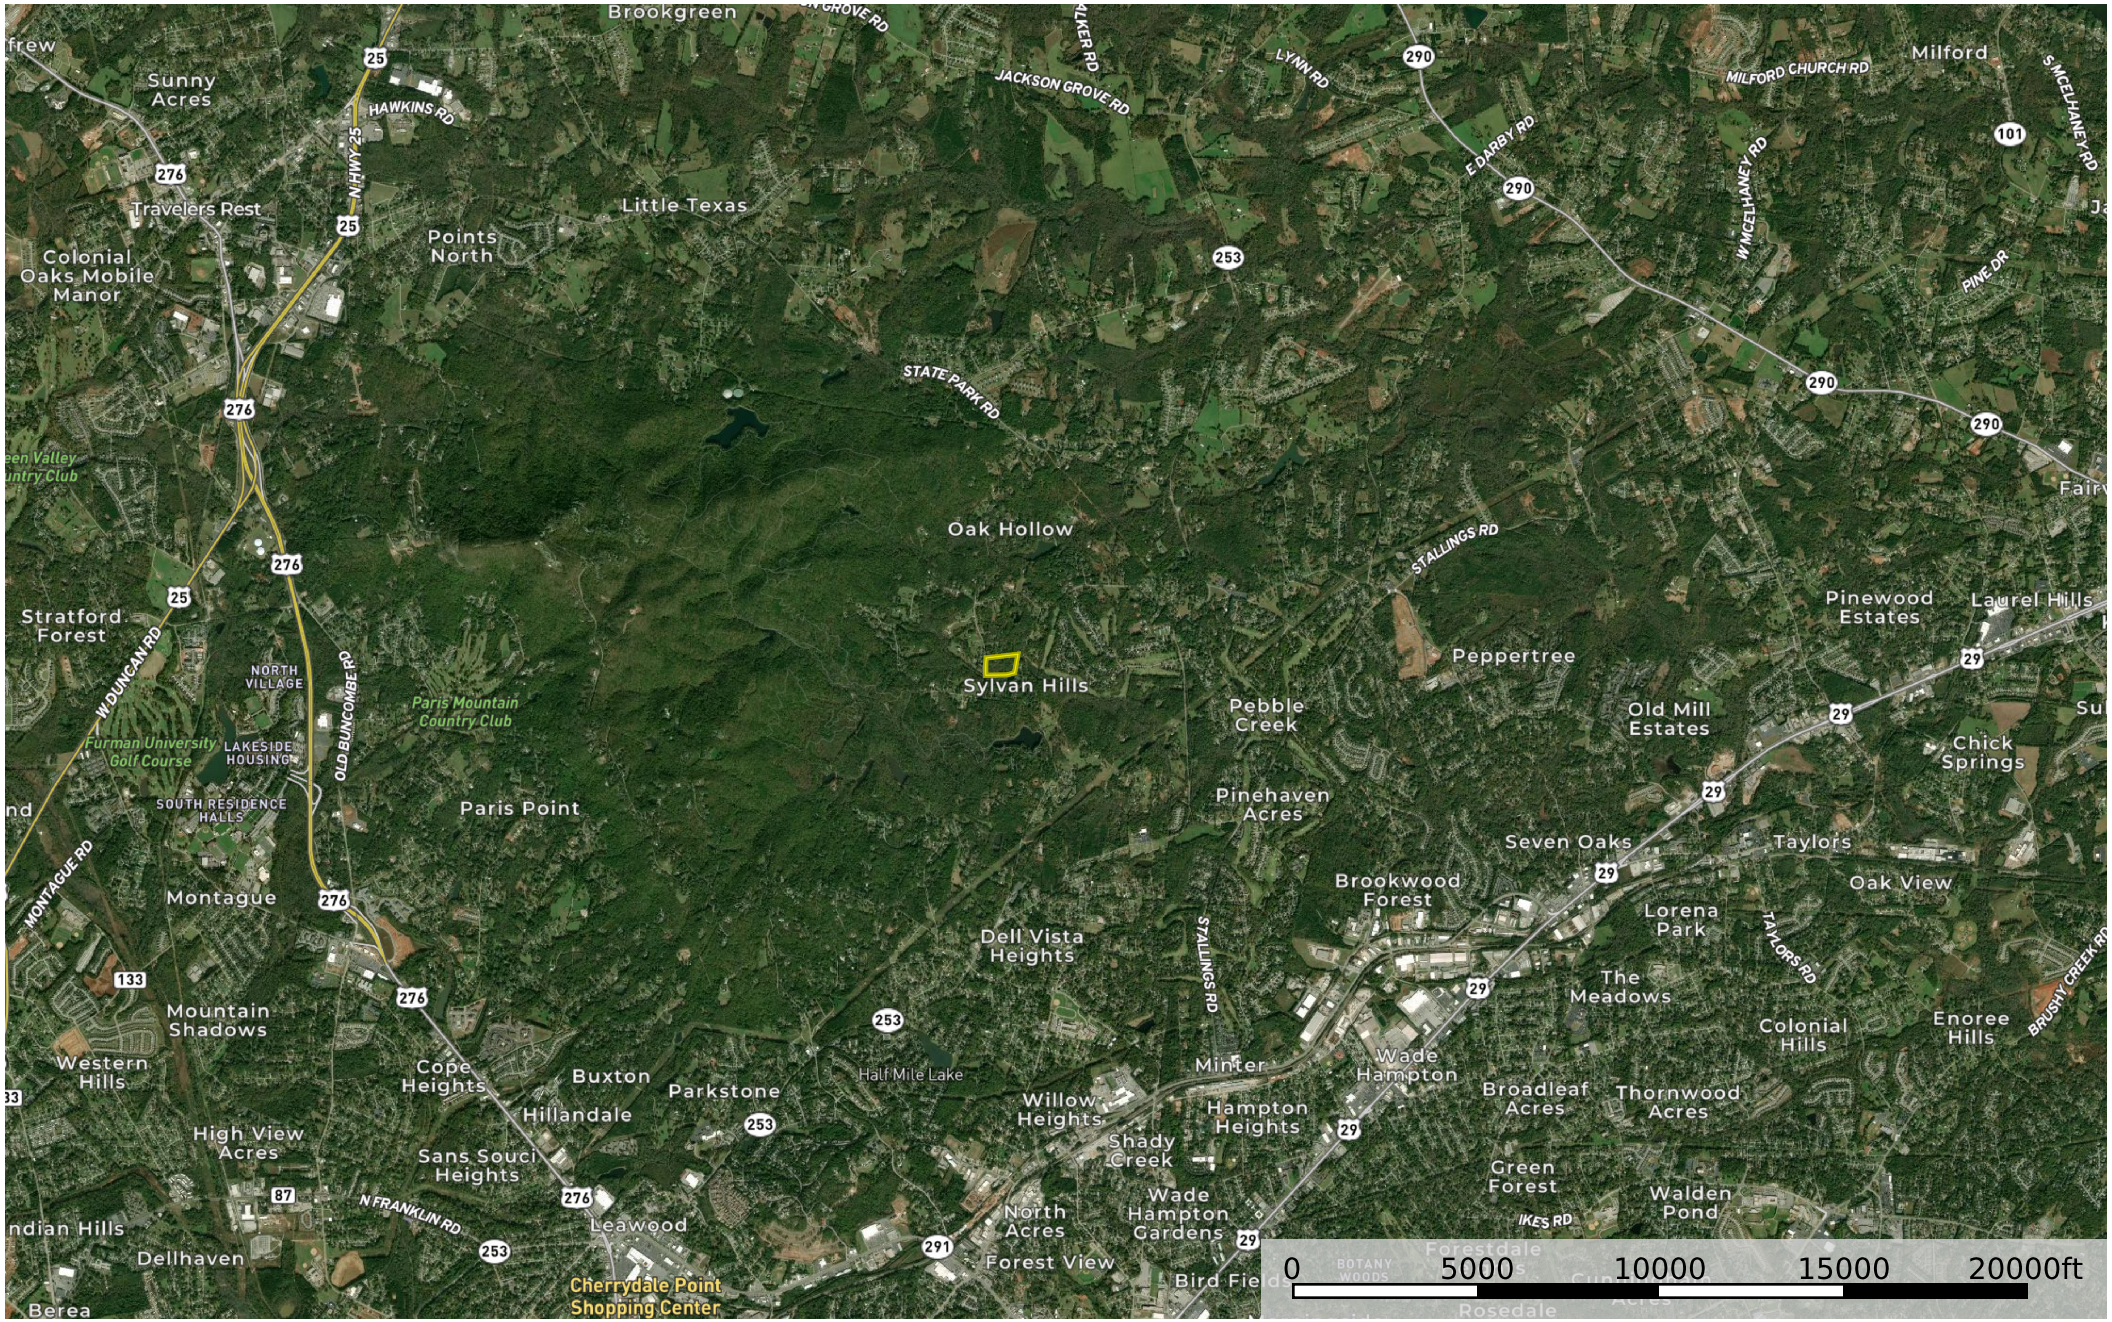

Lazar - Tanyard Rd

Greenville County, South Carolina, 9.3 AC +/-

 Boundary 1