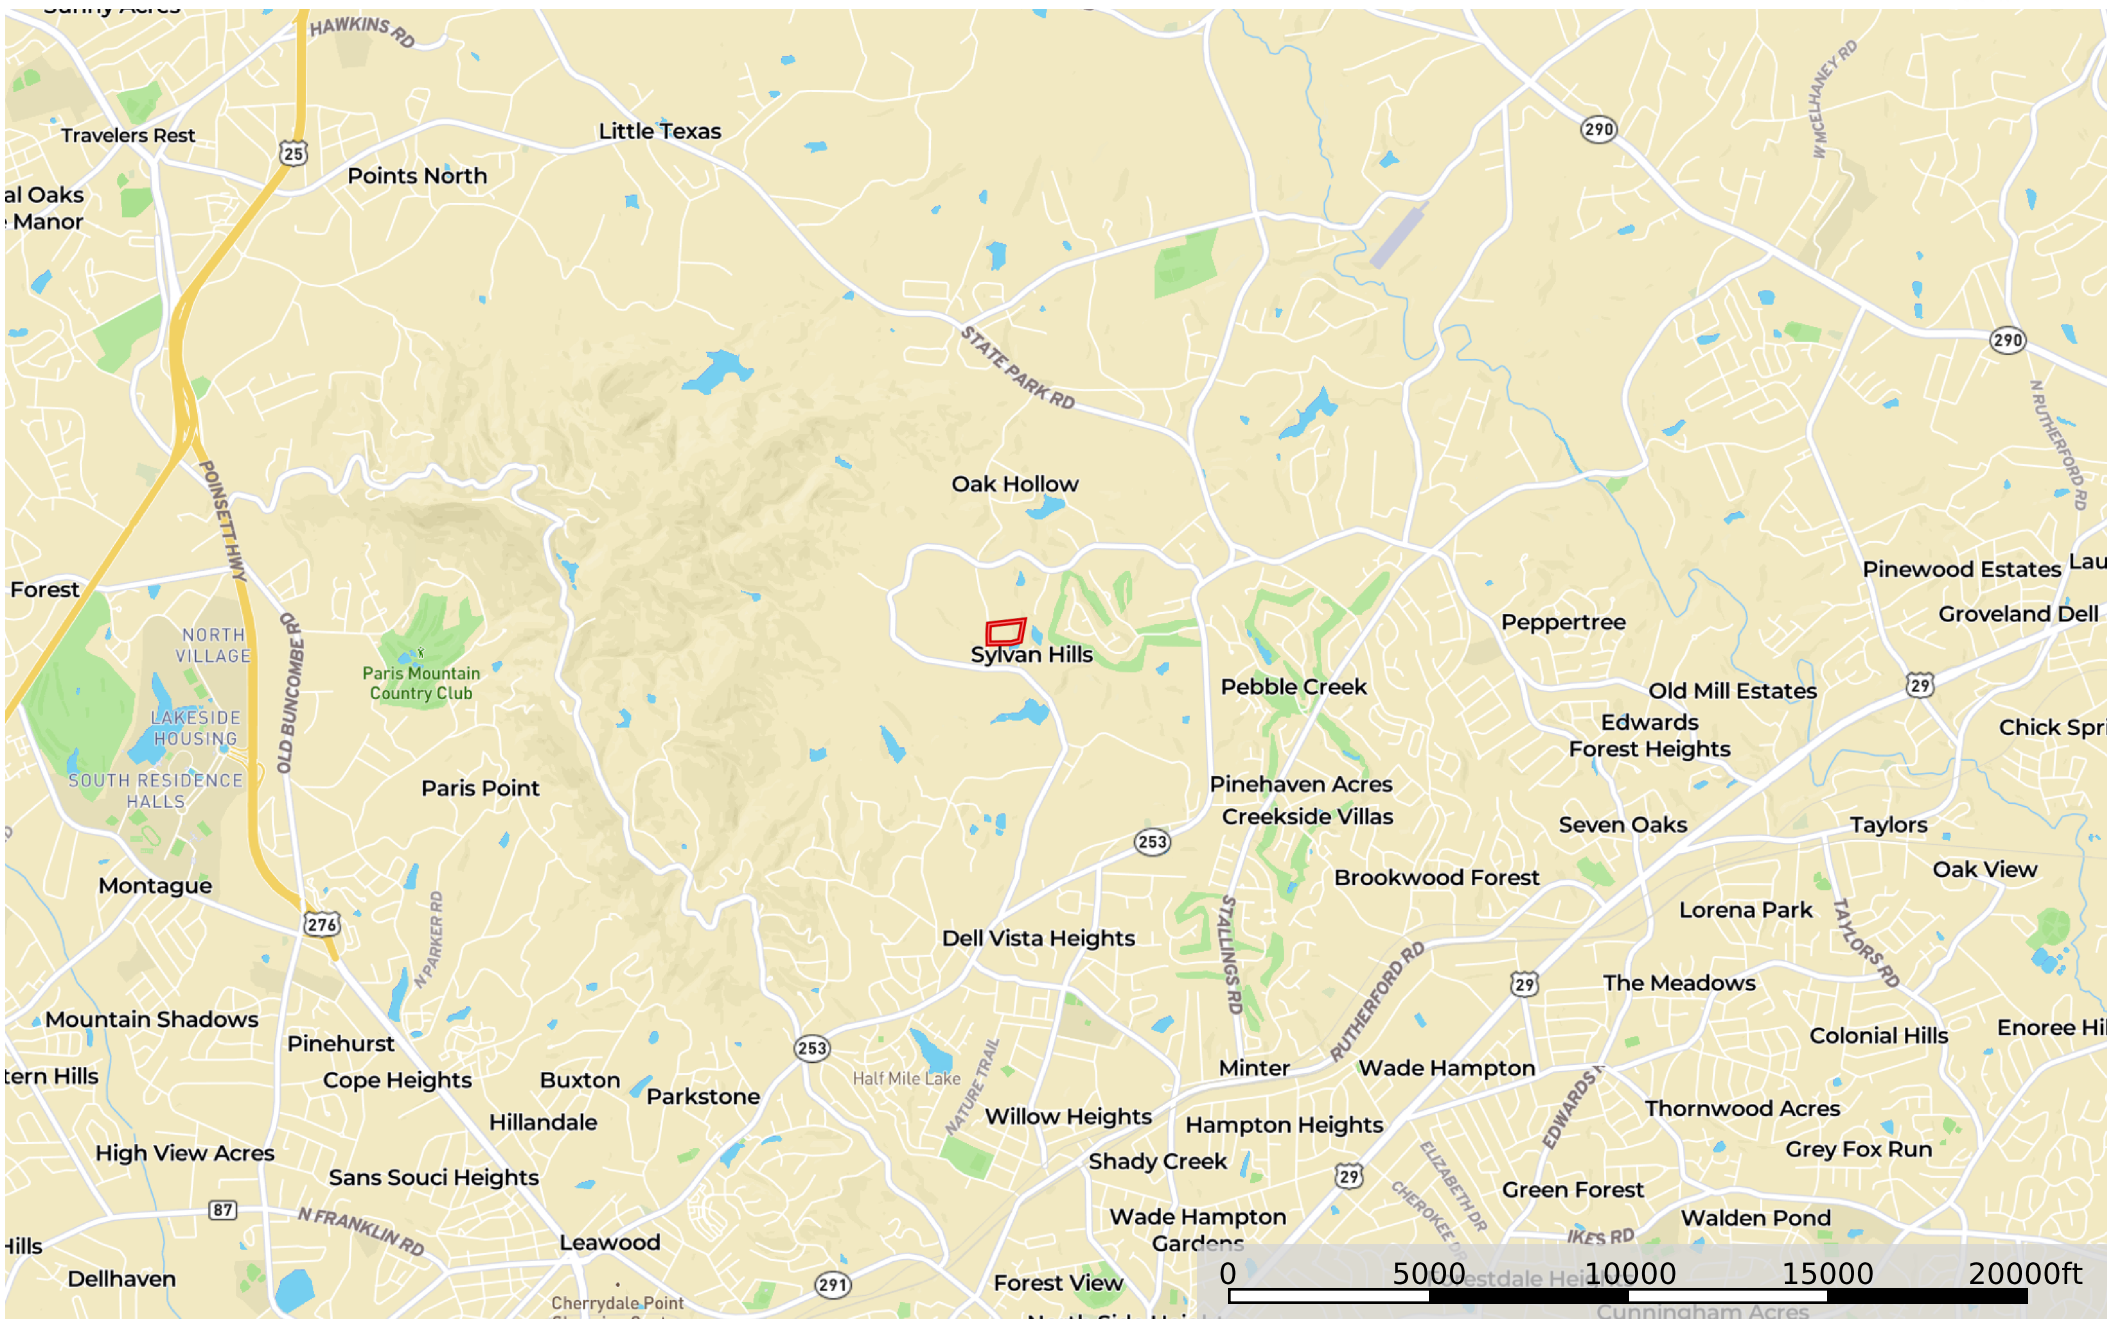

Lazar - Tanyard Rd

Greenville County, South Carolina, 9.3 AC +/-

Boundary 1 1