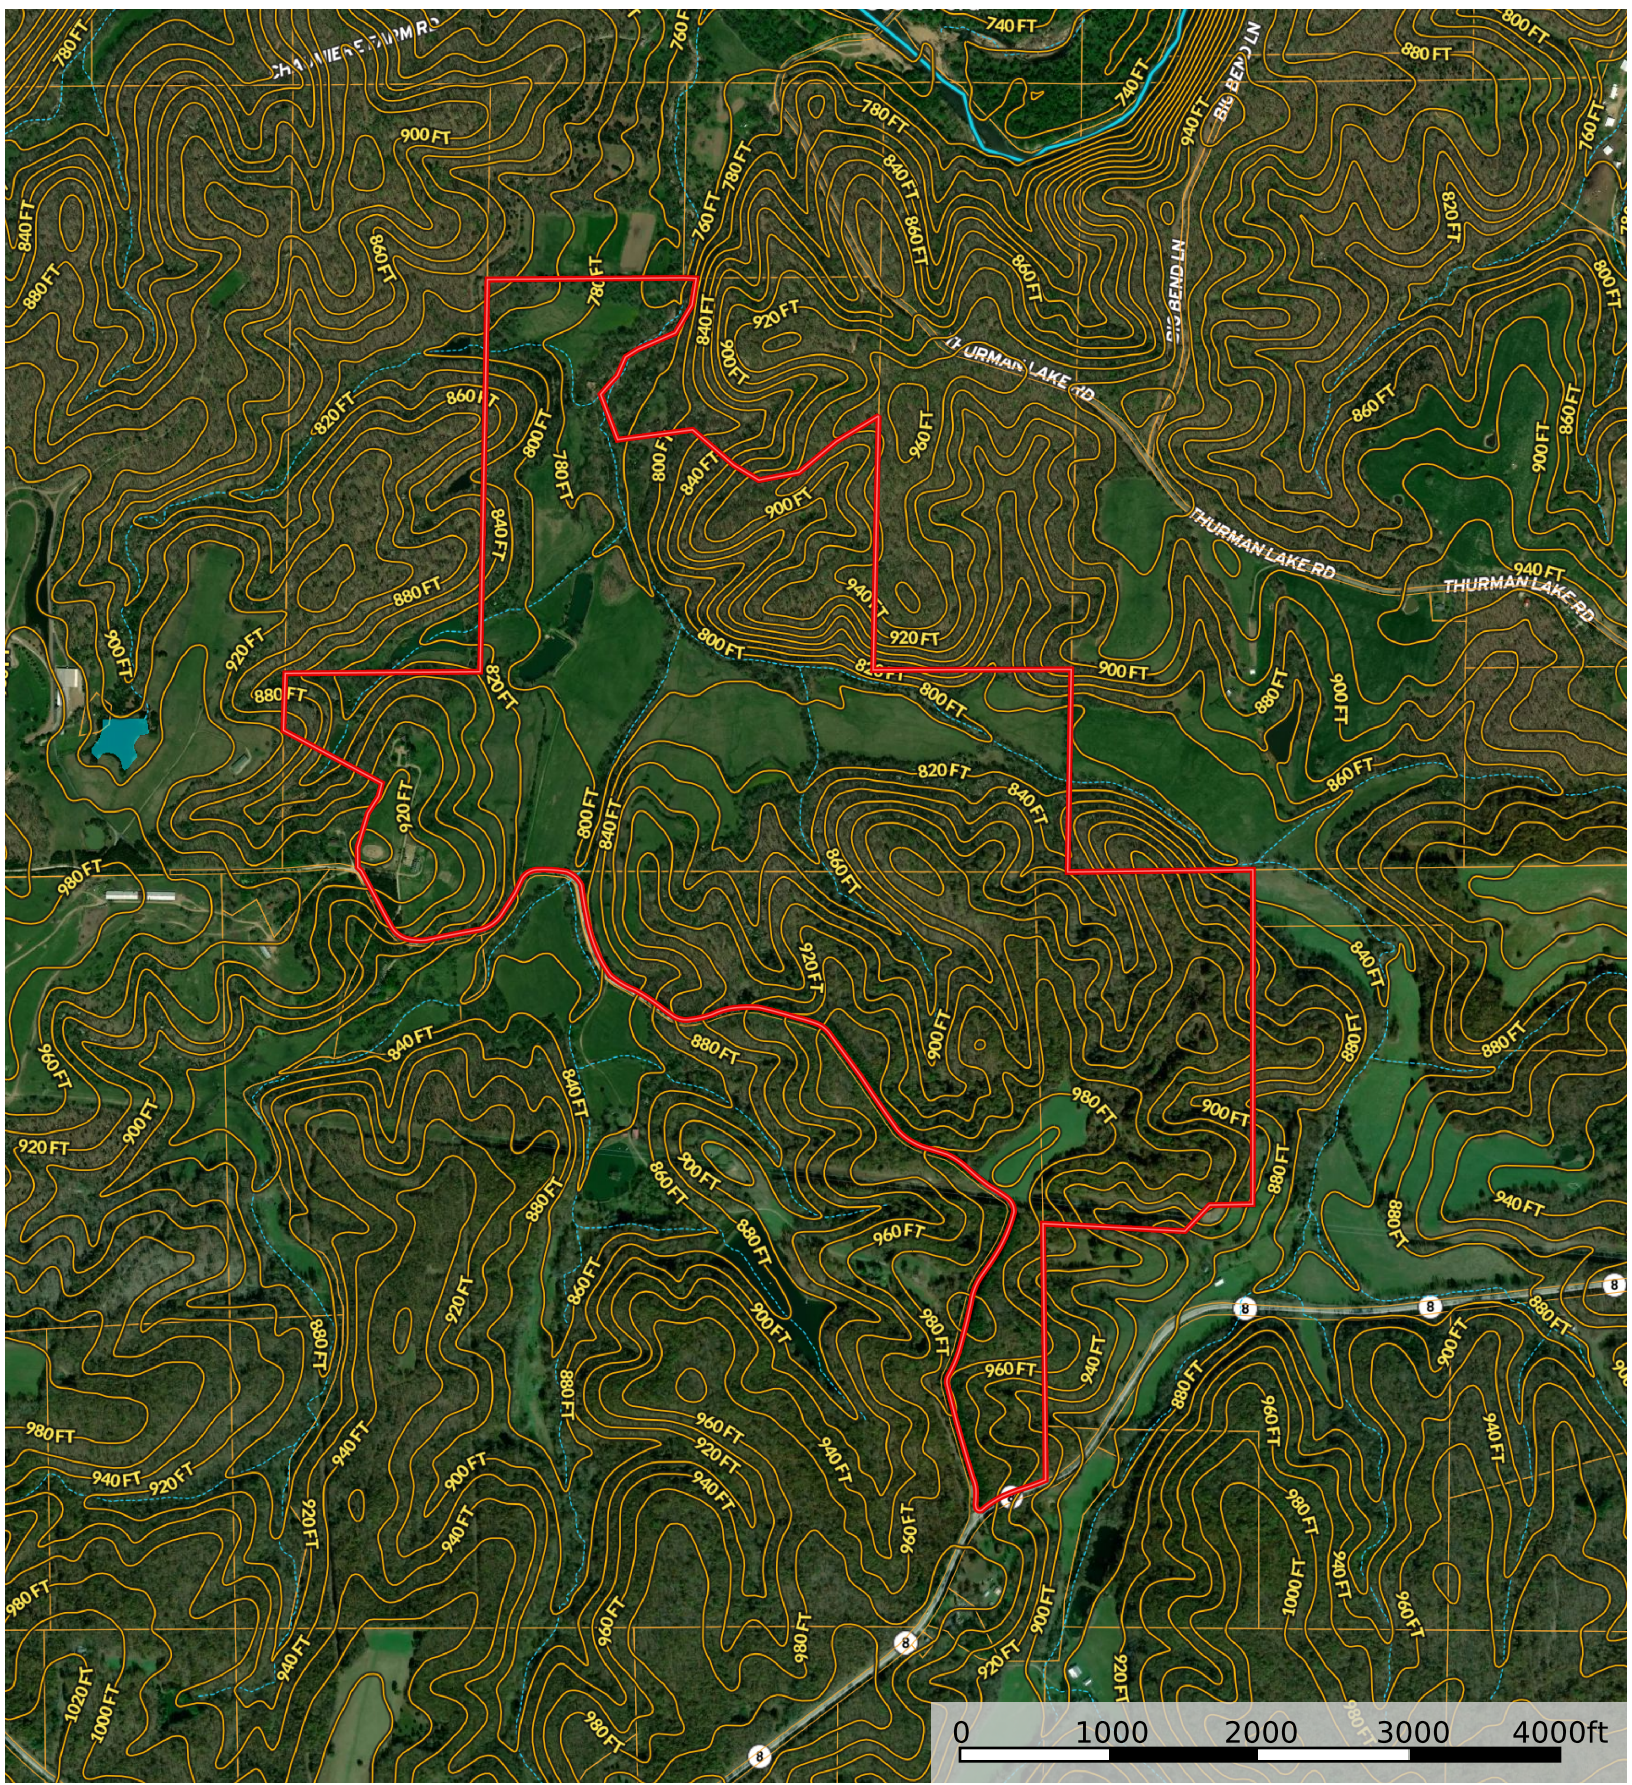

500+ acres, Steelville

Crawford County, Missouri, 503 AC +/-

- Boundary
- Stream, Intermittent
- River/Creek
- Water Body