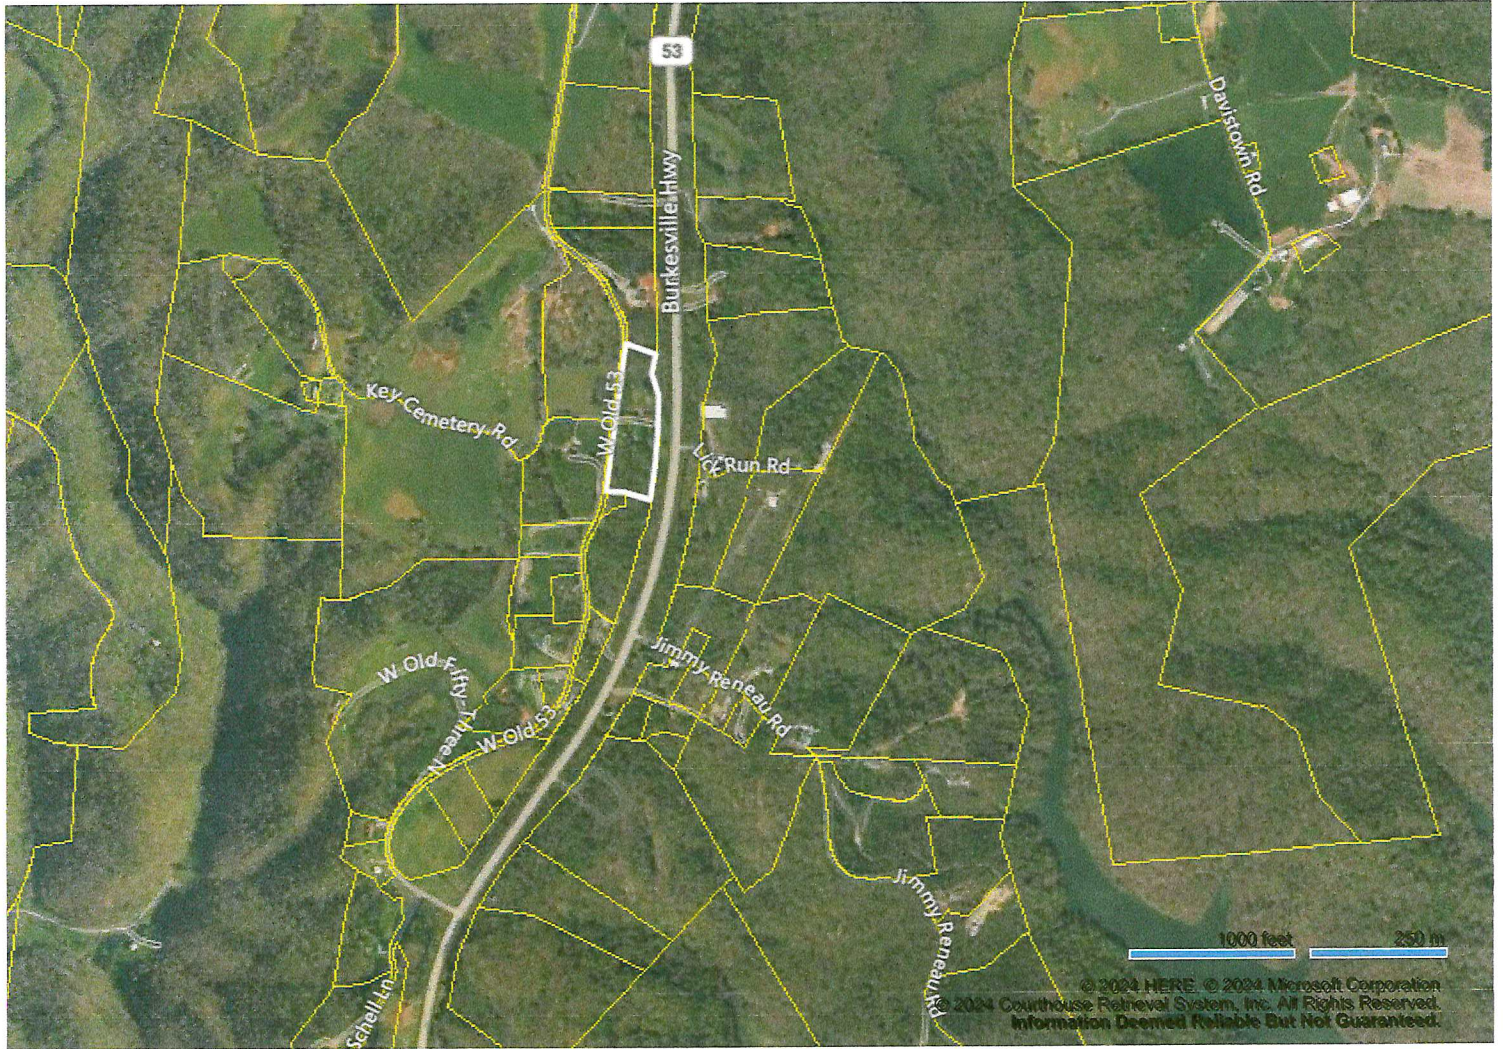

Powered by CRS Data

Map for Parcel Address: 724 Old Union Rd # 53 Hilham, TN 38568 Parcel ID:
032 011.09

Debra Dodd
No. 1 Quality Realty
931-397-1660
debradodd@no1qualityrealty.com

Map for Parcel Address: 724 Old Union Rd # 53 Hilham, TN 38568 Parcel ID: 032 011.09