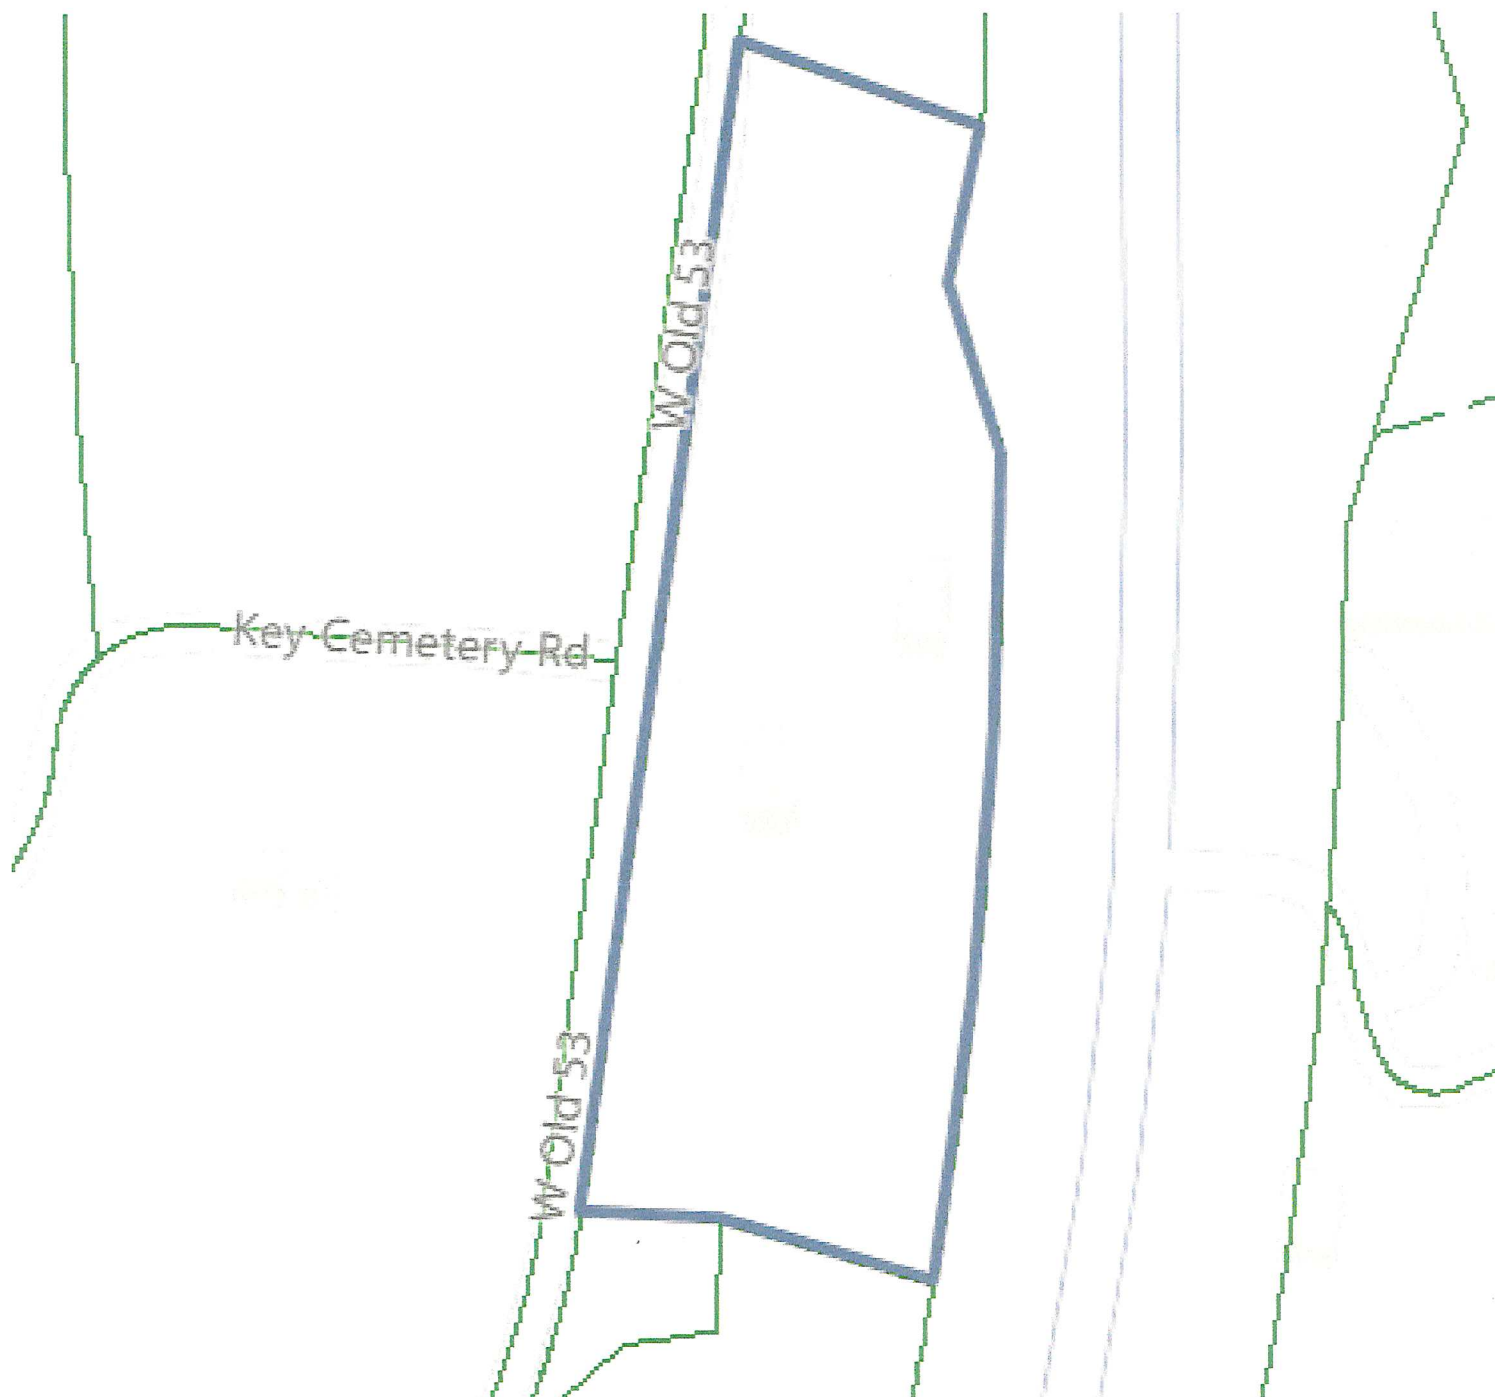

Debra Dodd
No. 1 Quality Realty
931-397-1660
debradodd@no1qualityrealty.com

Map for Parcel Address: 724 Old Union Rd # 53 Hilham, TN 38568 Parcel ID:
032 011.09

Debra Dodd
No. 1 Quality Realty
931-397-1660
debradodd@no1qualityrealty.com

 **MLS Tax Suite**TM
Powered by CRS Data

Map for Parcel Address: 724 Old Union Rd # 53 Hilham, TN 38568 Parcel ID:
032 011.09

Debra Dodd
No. 1 Quality Realty
931-397-1660
debradodd@no1qualityrealty.com

MLS Tax Suite™

Powered by CRS Data

Map for Parcel Address: 724 Old Union Rd # 53 Hilham, TN 38568 Parcel ID:
032 011.09

Debra Dodd
No. 1 Quality Realty
931-397-1660
debradodd@no1qualityrealty.com

Map for Parcel Address: 724 Old Union Rd # 53 Hilham, TN 38568 Parcel ID: 032 011.09