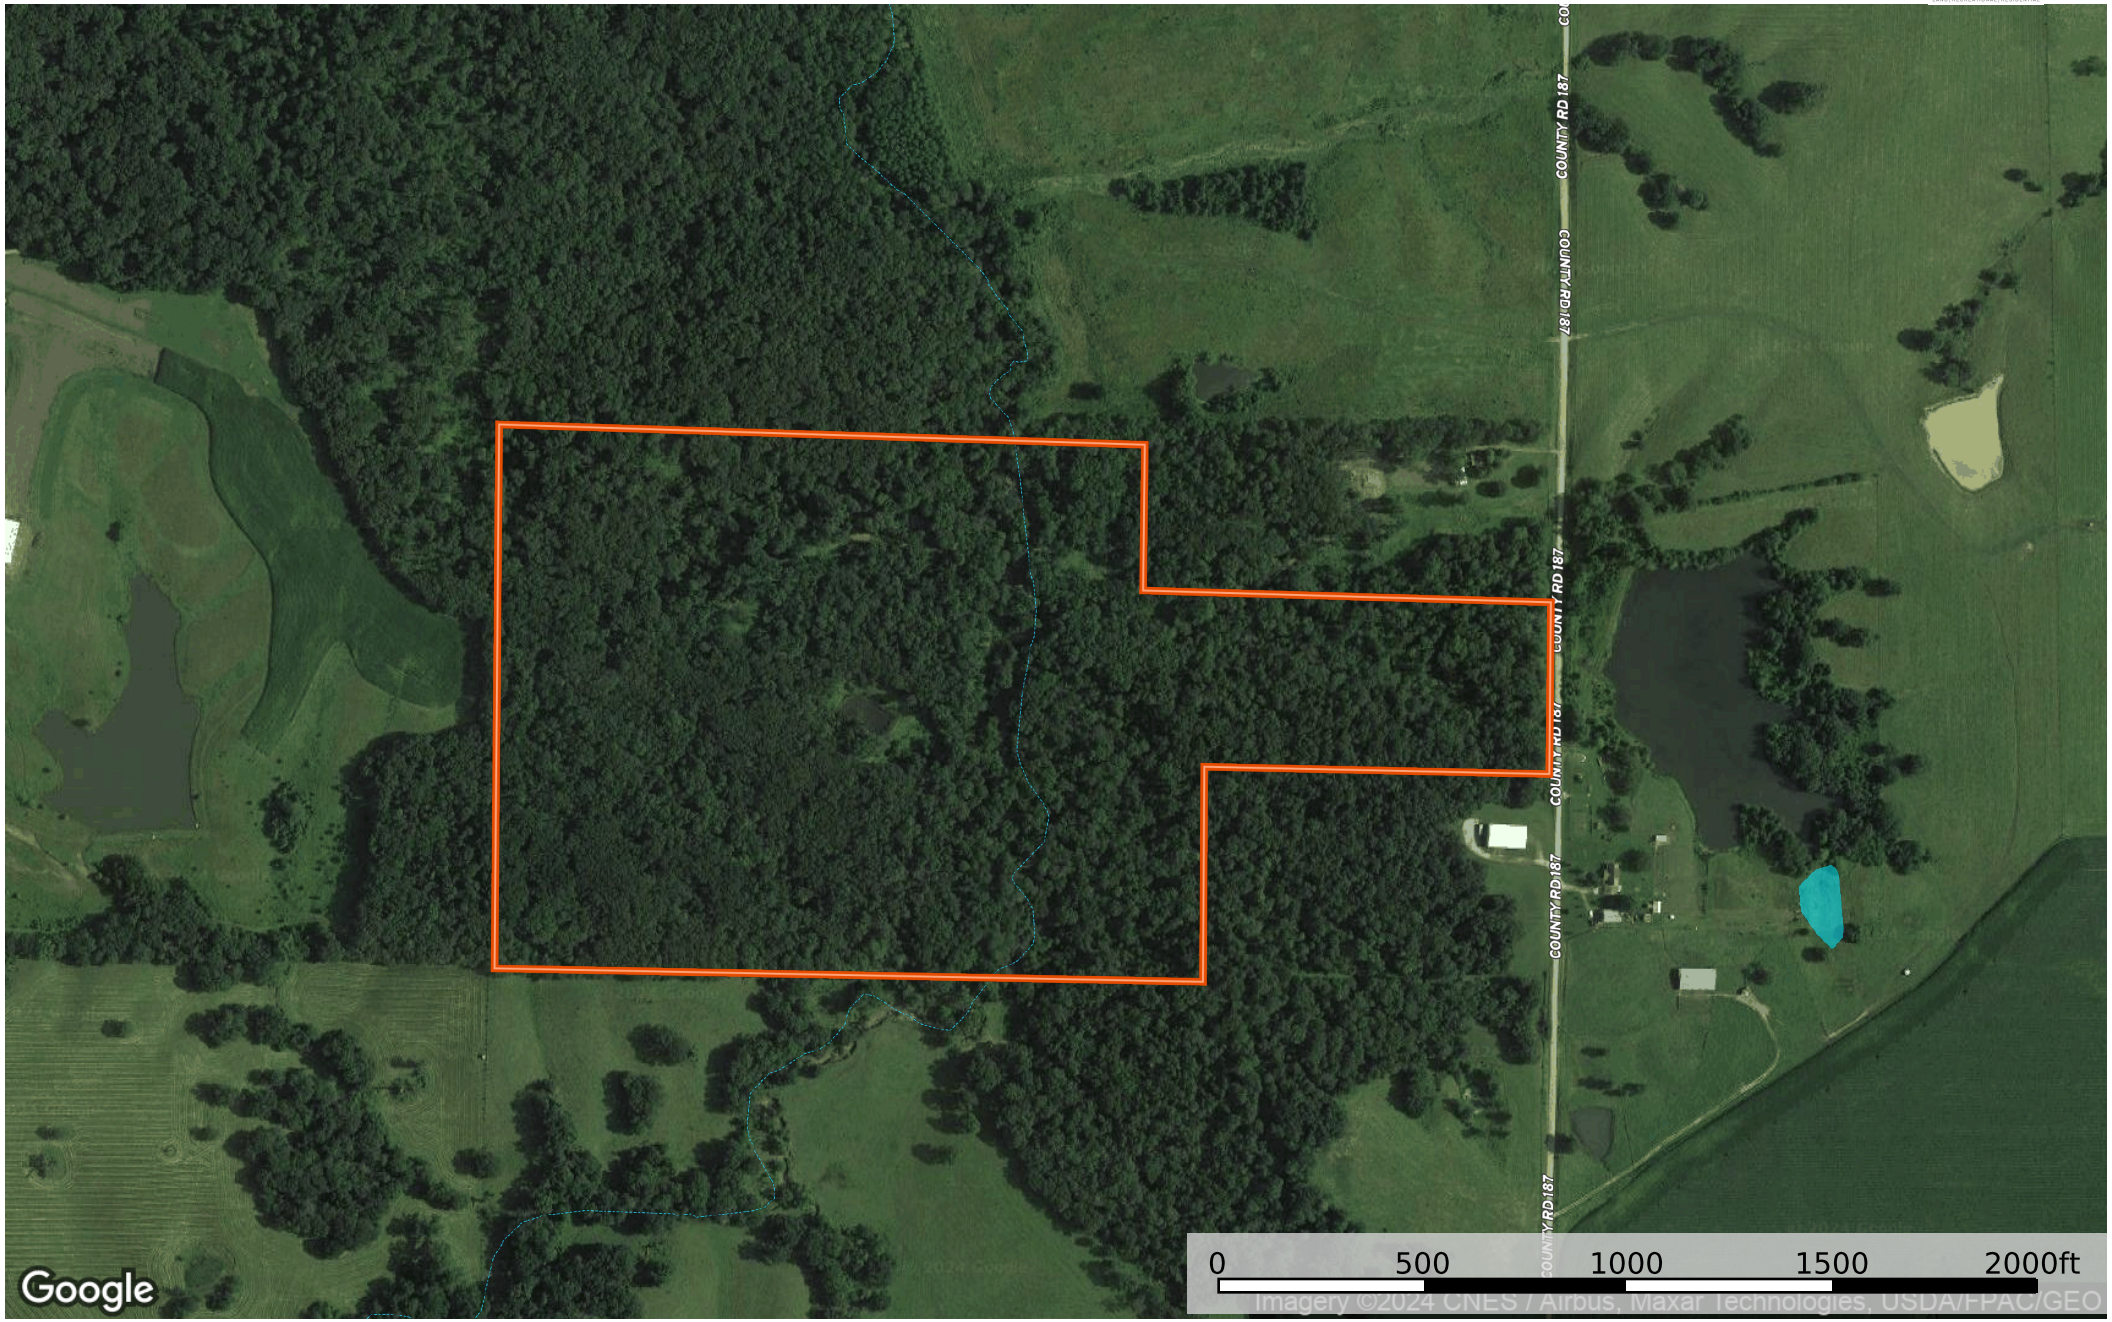

Knox 60 - Talbot

Knox County, Missouri, 60 AC +/-

- Boundary 1
- Stream, Intermittent
- River/Creek
- Water Body

Jesse Klingler
P: (636) 699-5208 640 Cepi Drive, Suite 100 Chesterfield, MO 63005

id. The information contained herein was obtained from sources deemed to be reliable. Land id™ Services makes no warranties or guarantees as to the completeness or accuracy thereof.