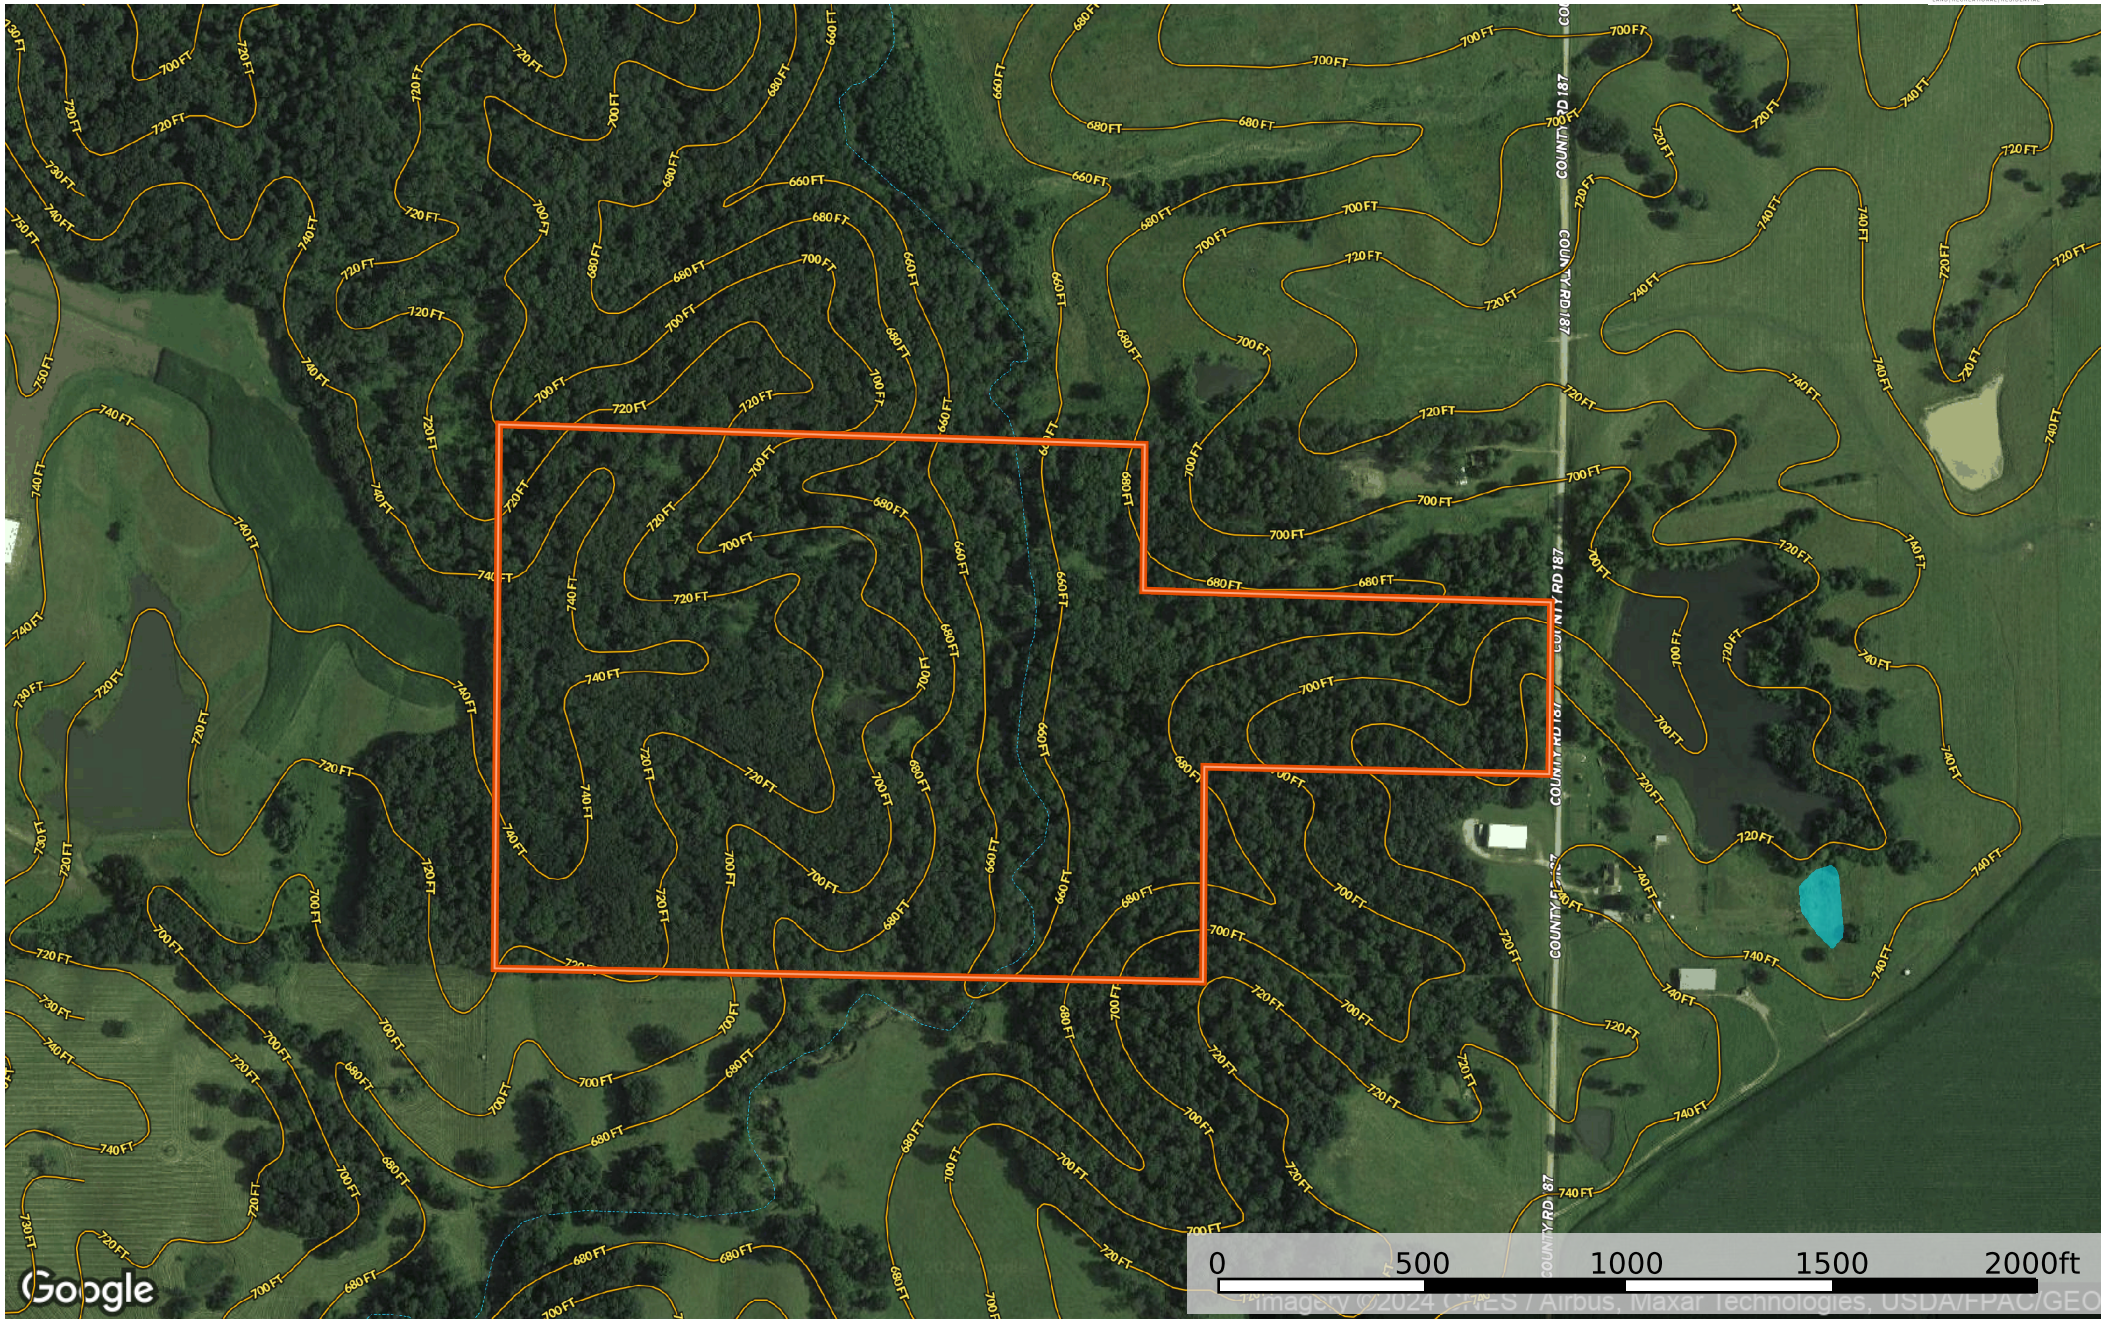

Knox 60 - Talbot

Knox County, Missouri, 60 AC +/-

Boundary 1 Stream, Intermittent River/Creek Water Body

Jesse Klingler
P: (636) 699-5208 640 Cepi Drive, Suite 100 Chesterfield, MO 63005

The information contained herein was obtained from sources deemed to be reliable. Land id™ Services makes no warranties or guarantees as to the completeness or accuracy thereof.