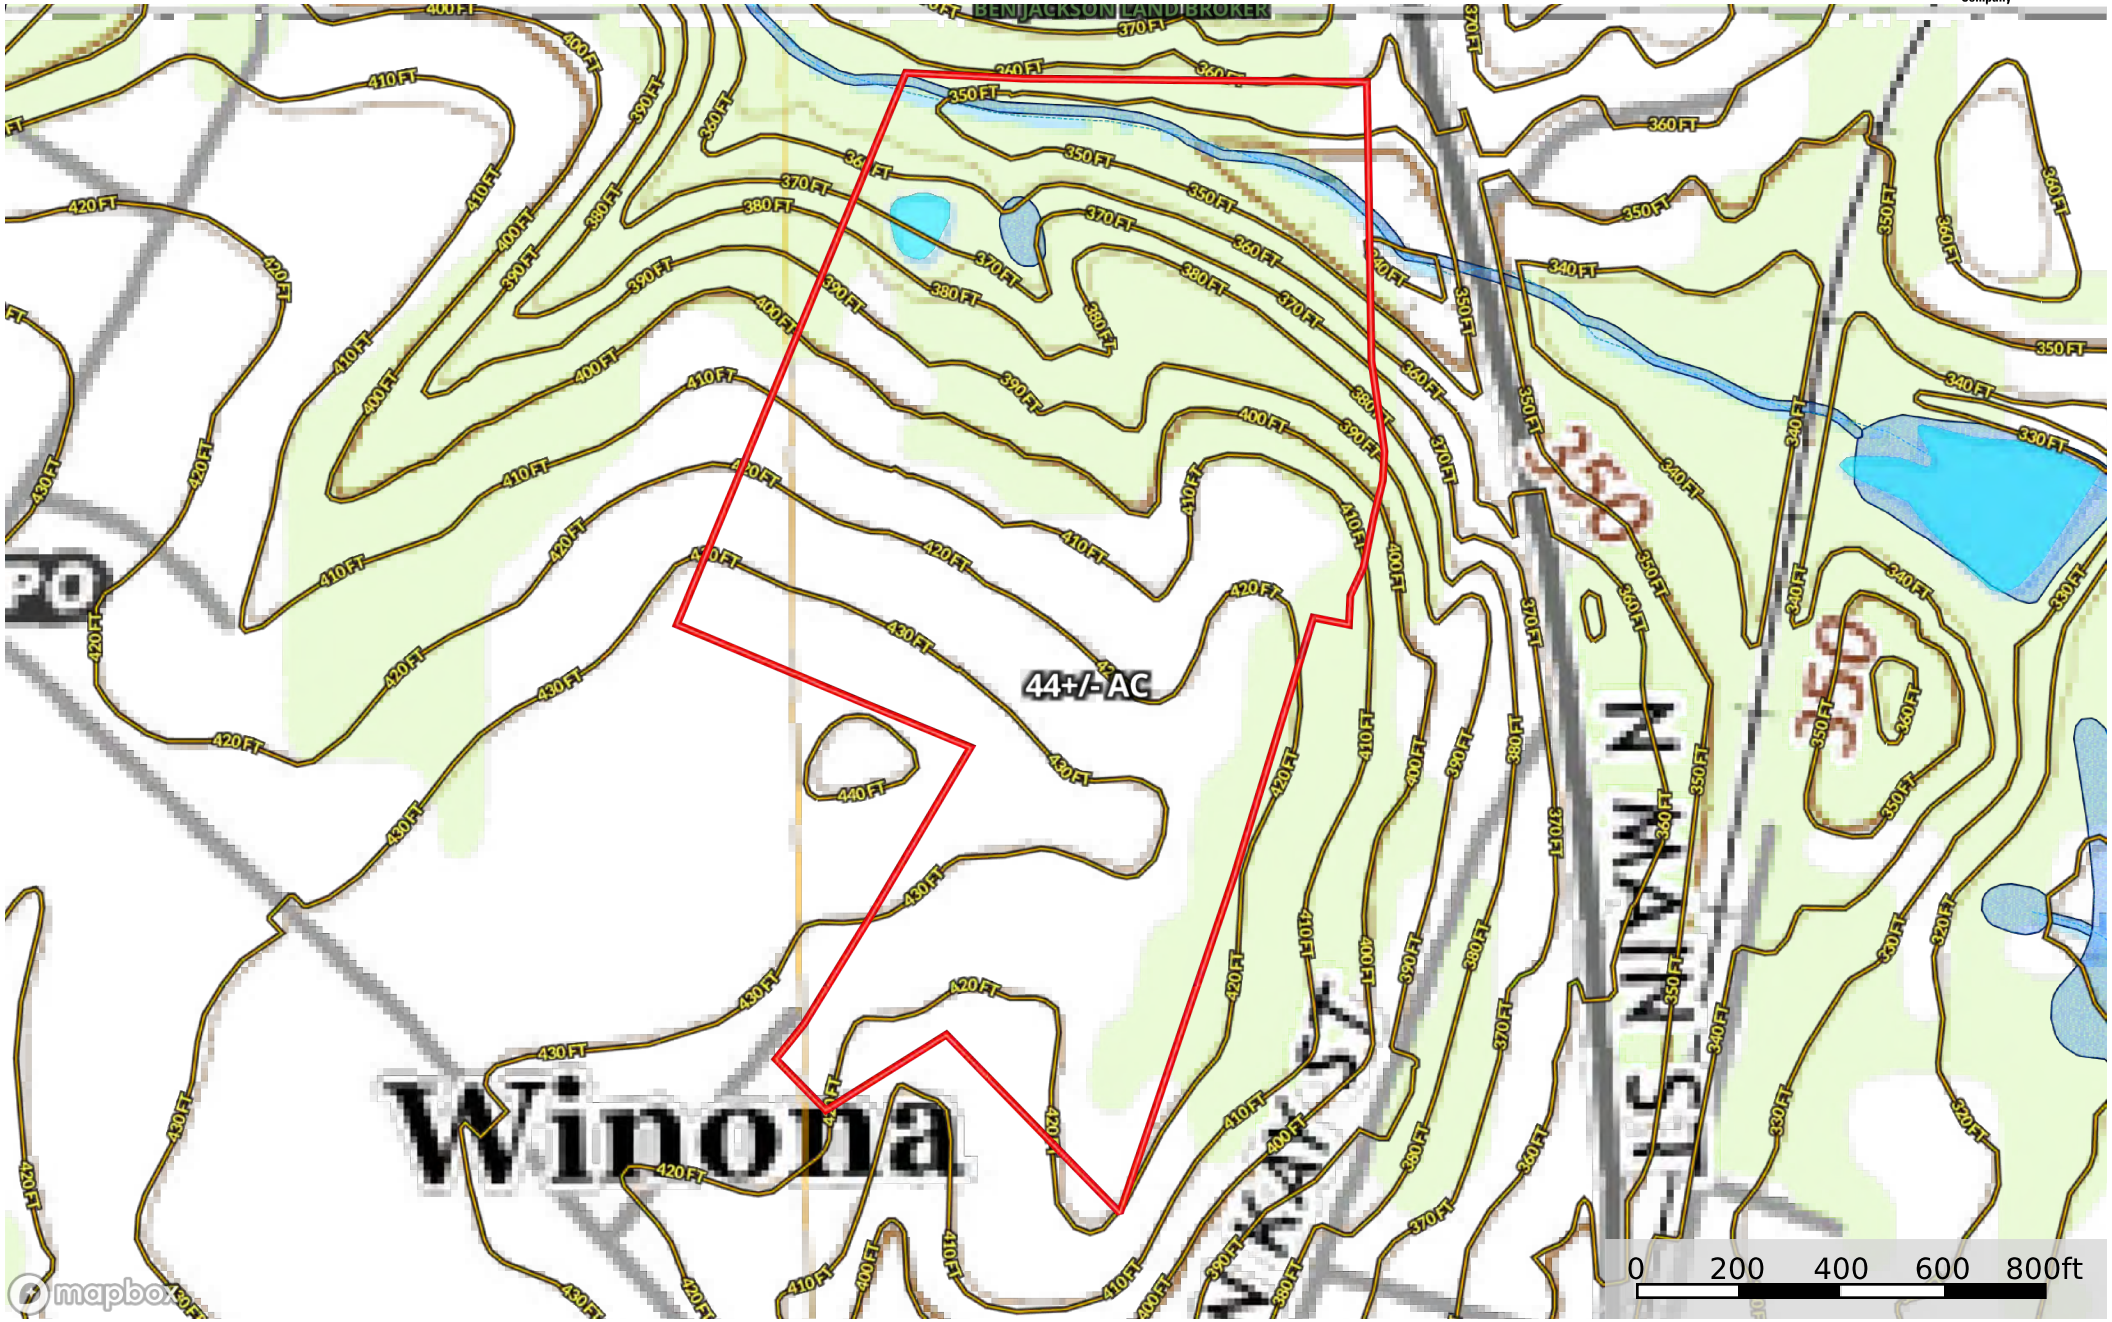

Winona 44+/- Ranch

Smith County, Texas, 44 AC +/-

- Boundary
- Wetlands
- Riparian
- Stream, Intermittent
- River/Creek
- Water Body