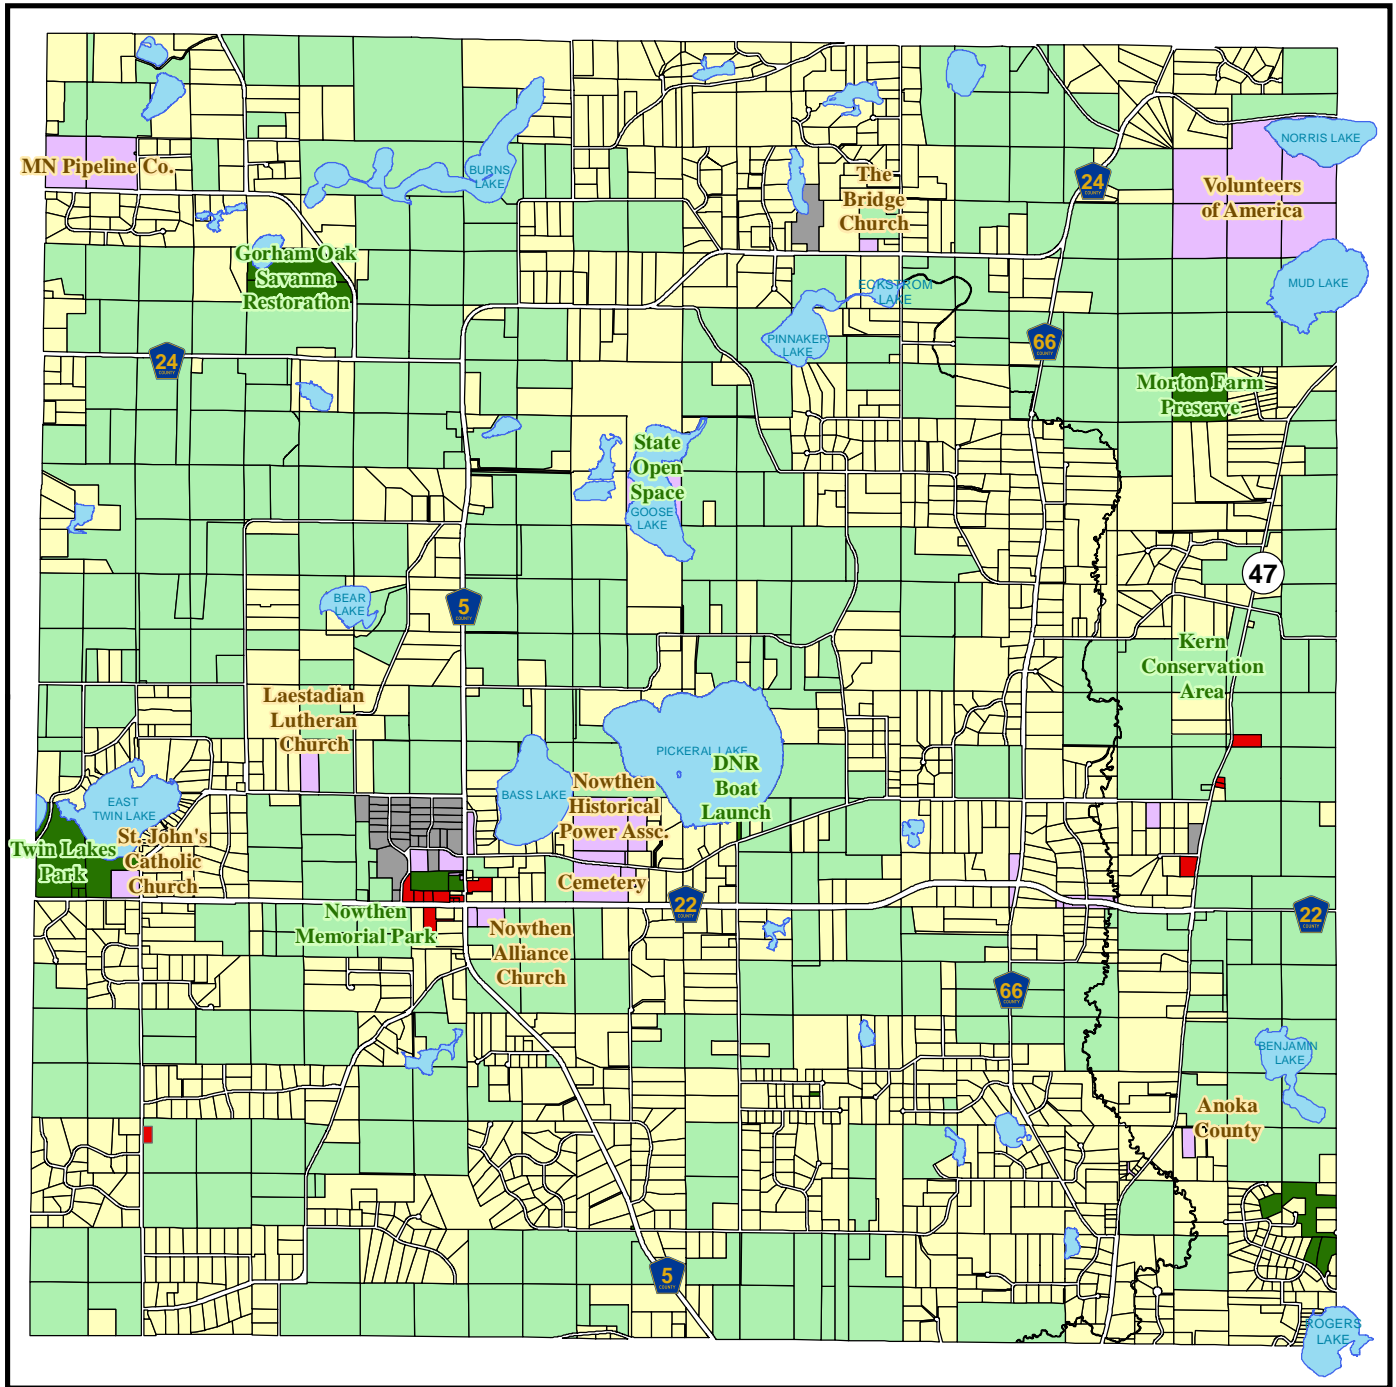

CITY OF NOWTHEN

2019 COMPREHENSIVE PLAN

EXISTING LAND USE

- Agricultural / Vacant
- Rural Residential
- Commercial
- Public and Quasi Public
- Parks, Open Space and Conservation Areas
- Industrial

SOURCES: CITY OF NOWTHEN, ANOKA COUNTY, MN DNR, HAA, TPC

MAP DATE: 23 MAR, 2019

K:\cad_eng\PROJECTS\GIS\TPC\Nowthen\2017CompPlan