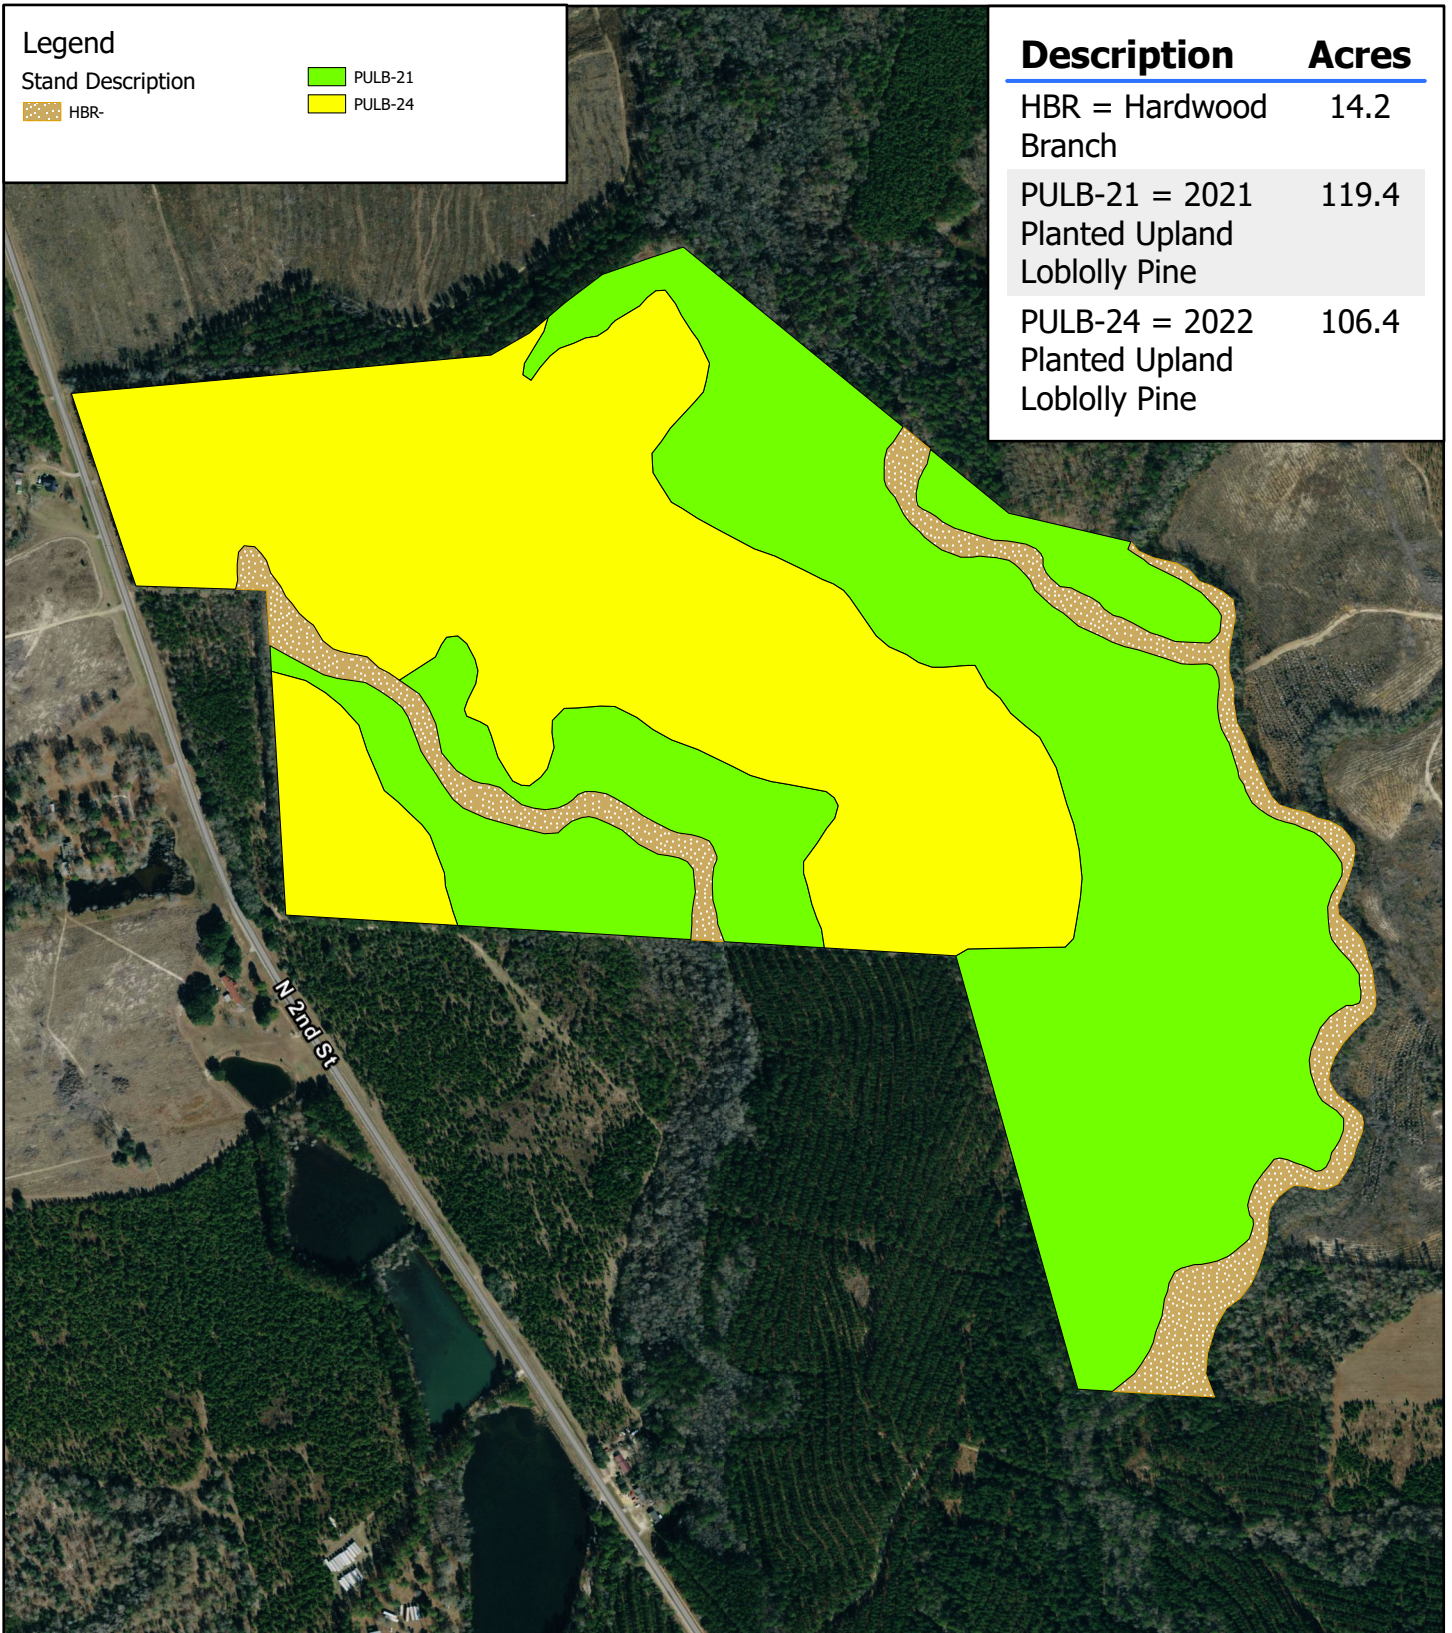

Legend

Stand Description

HBR-

 PULB-21

 PULB-24

Description

Acres

HBR = Hardwood Branch	14.2
PULB-21 = 2021 Planted Upland Loblolly Pine	119.4
PULB-24 = 2022 Planted Upland Loblolly Pine	106.4

Emanuel County, GA - 240 Acres

Timber Type

JACK R FRANKHOUSER, ALC
REALTOR/FORESTER
ACCREDITED LAND CONSULTANT
912-678-5920 | GHAND.COM

2024

Coordinate System: WGS 1984 Web Mercator Auxiliary Sphere Center: 82.2304°W 32.4697°N

1 inch equals 891 feet