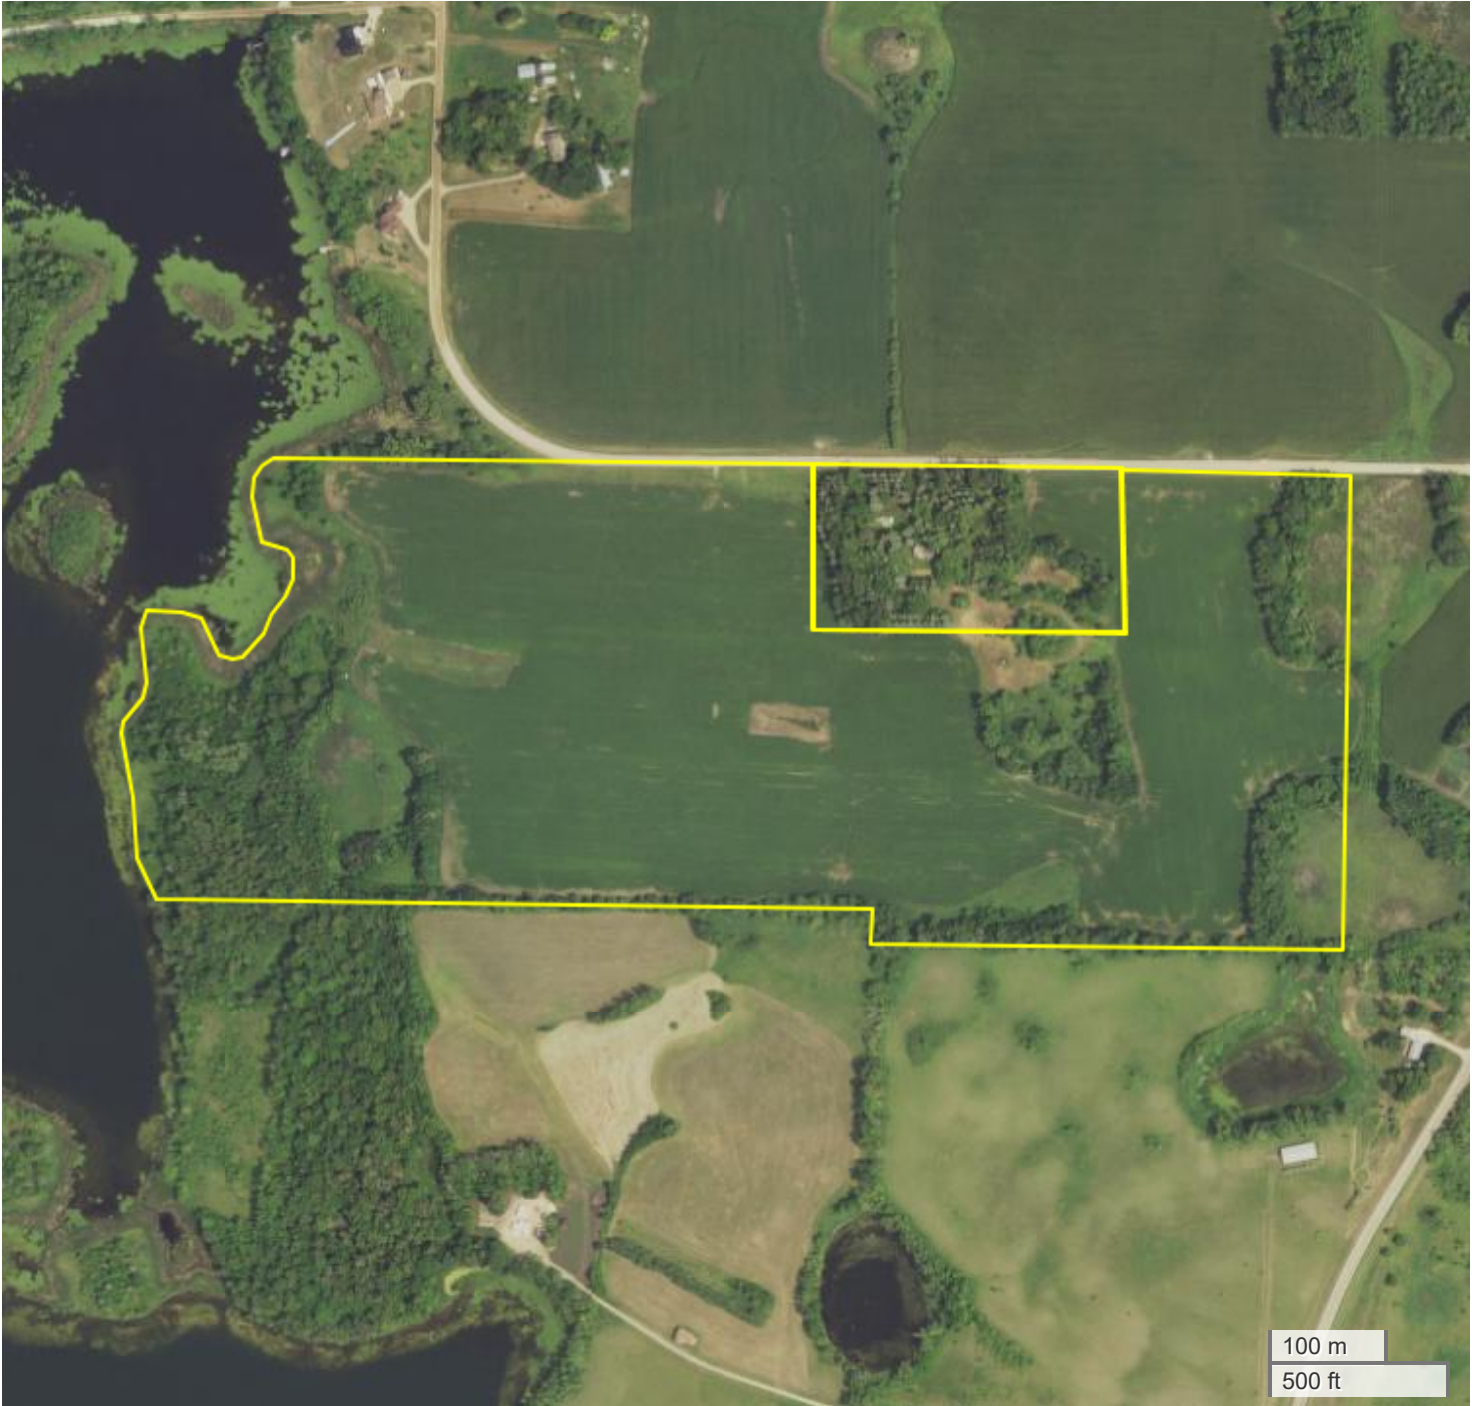

UNDEFINED FARM (92.00 AC TOTAL, 52.17 AC TILLABLE)

AERIAL MAP

Center: 46.817435, -95.997271

33-139N-42W

Audubon Township

Becker County, MN

FarmWorth, LLC makes no representations or warranties, express or implied, as to the accuracy of any information, data, numerical values, boundaries, or any other information generated through the use of FarmWorth.com. User is solely responsible for independently investigating and determining all information provided through FarmWorth.com prior to use and waives any and all claims against FarmWorth, LLC for any inaccuracies or inconsistencies in the information and/or data.