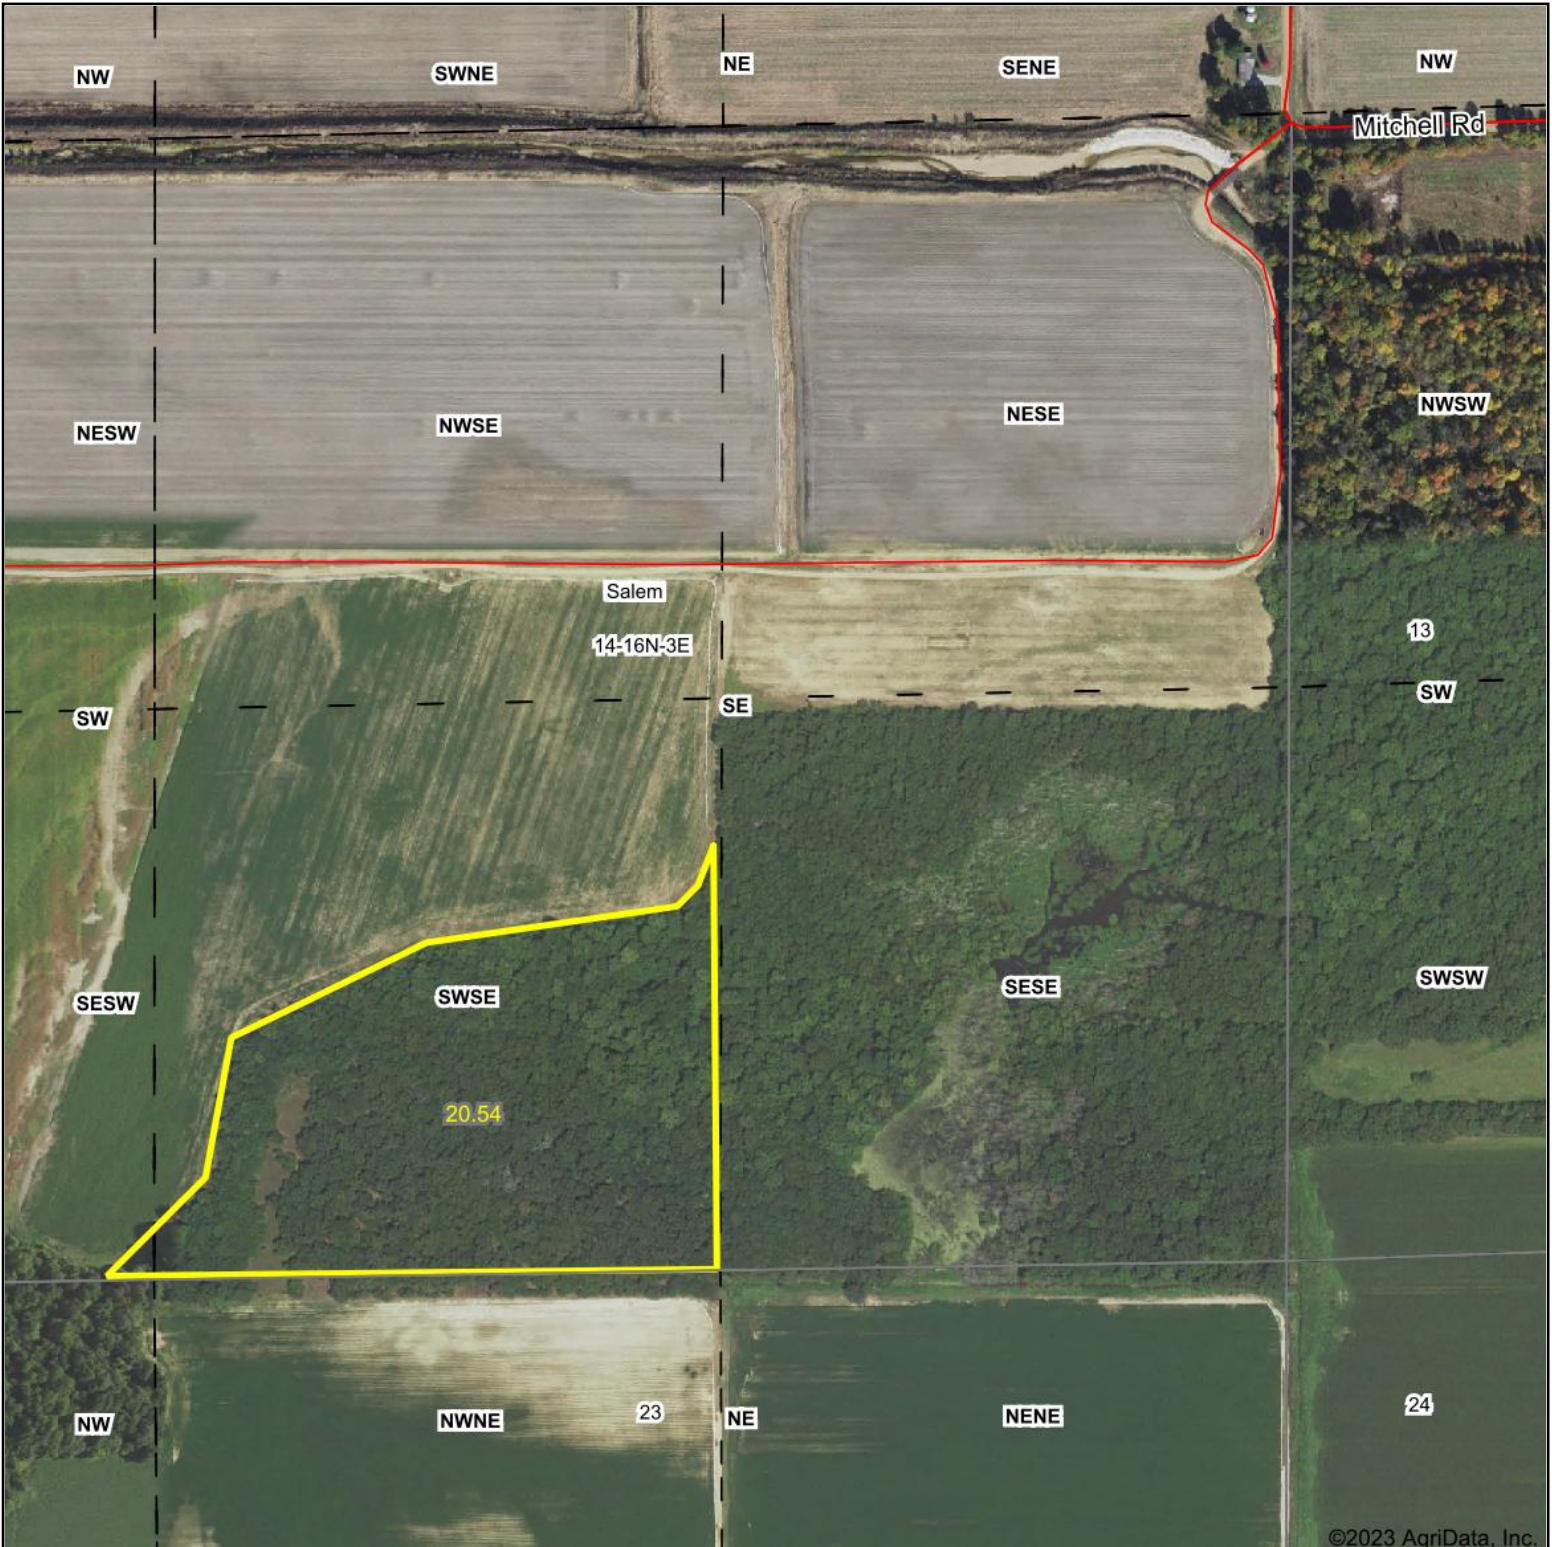

Aerial Map

Map Center: 36° 0.8267', -90° 43.8444'

14-16N-3E
Greene County
Arkansas

5/10/2023

© AgriData, Inc. 2023 www.AgriDataInc.com

Field borders provided by Farm Service Agency as of 5/21/2008.