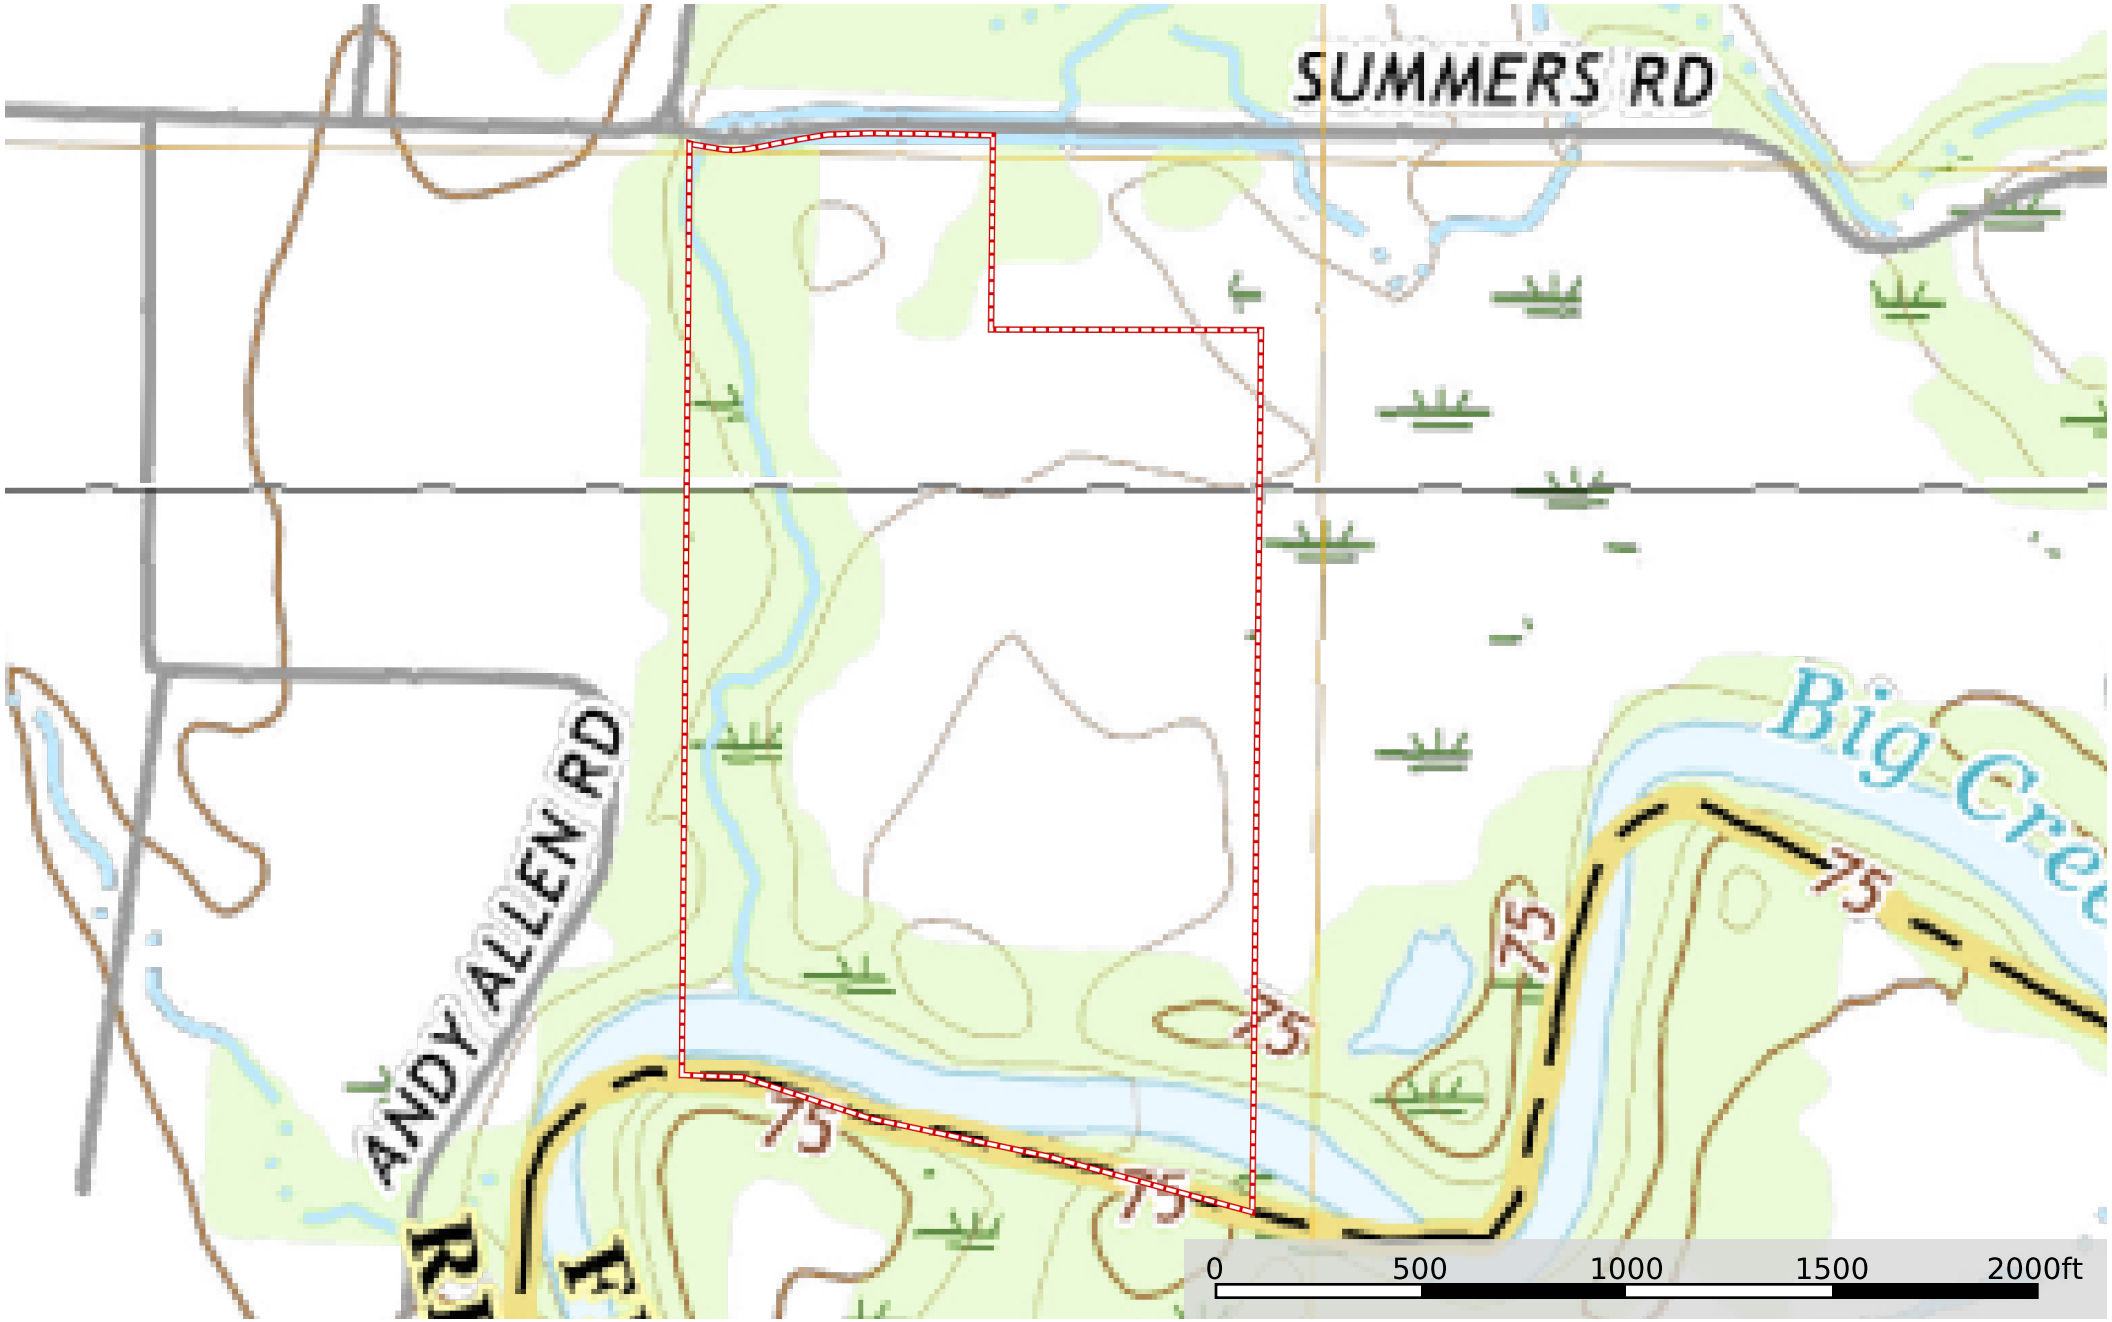

LA - Richland Smith 68 acres +/-
Richland Parish, Louisiana, 68 AC +/-

Boundary