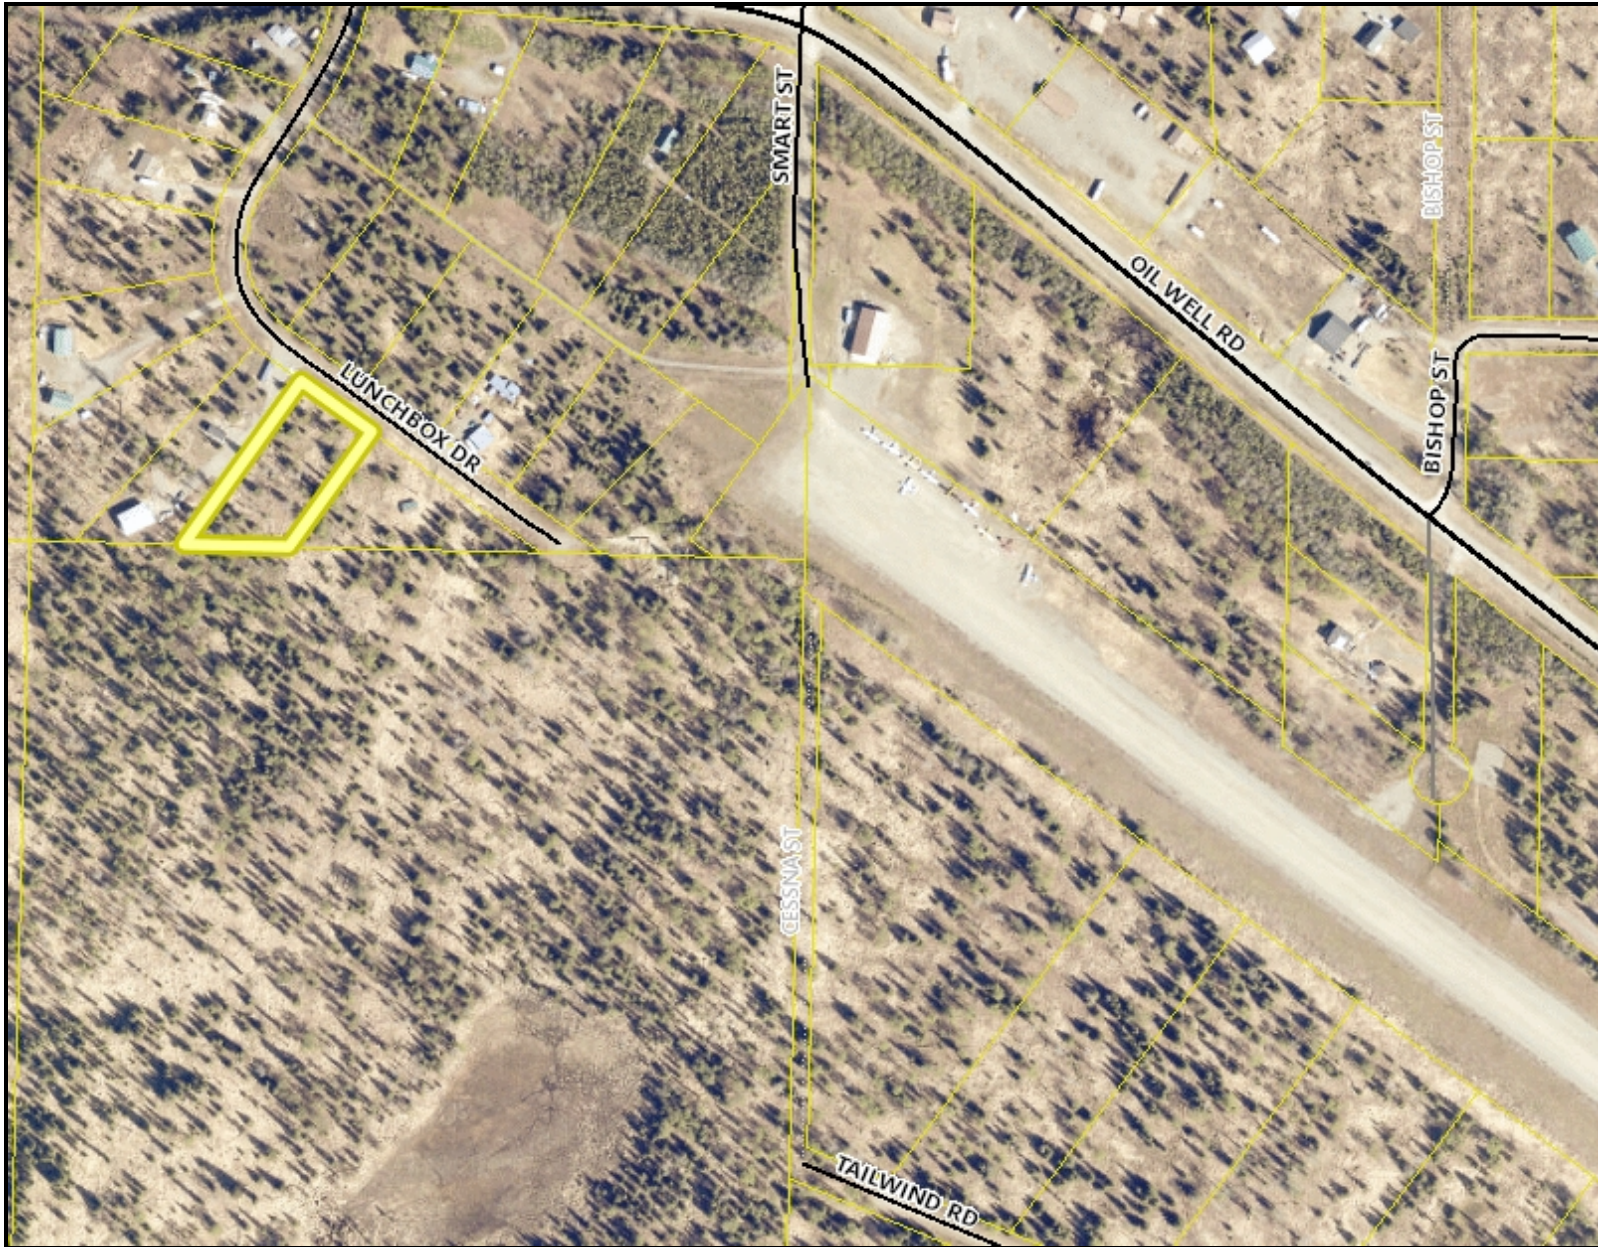

17215 Lunchbox Dr, Ninilchik

Legend

- Mileposts
- City Limits
- Highways
- Major Roads
- Roads**
- Town Medium Volume
- Town Low/Seasonal; Other
- Proposed
- Parcels

Notes

Enter map notes here.

This map is a user generated static output from an Internet mapping site and is for reference only. Data layers that appear on this map may or may not be accurate, current, or otherwise reliable. Do not use for navigation.