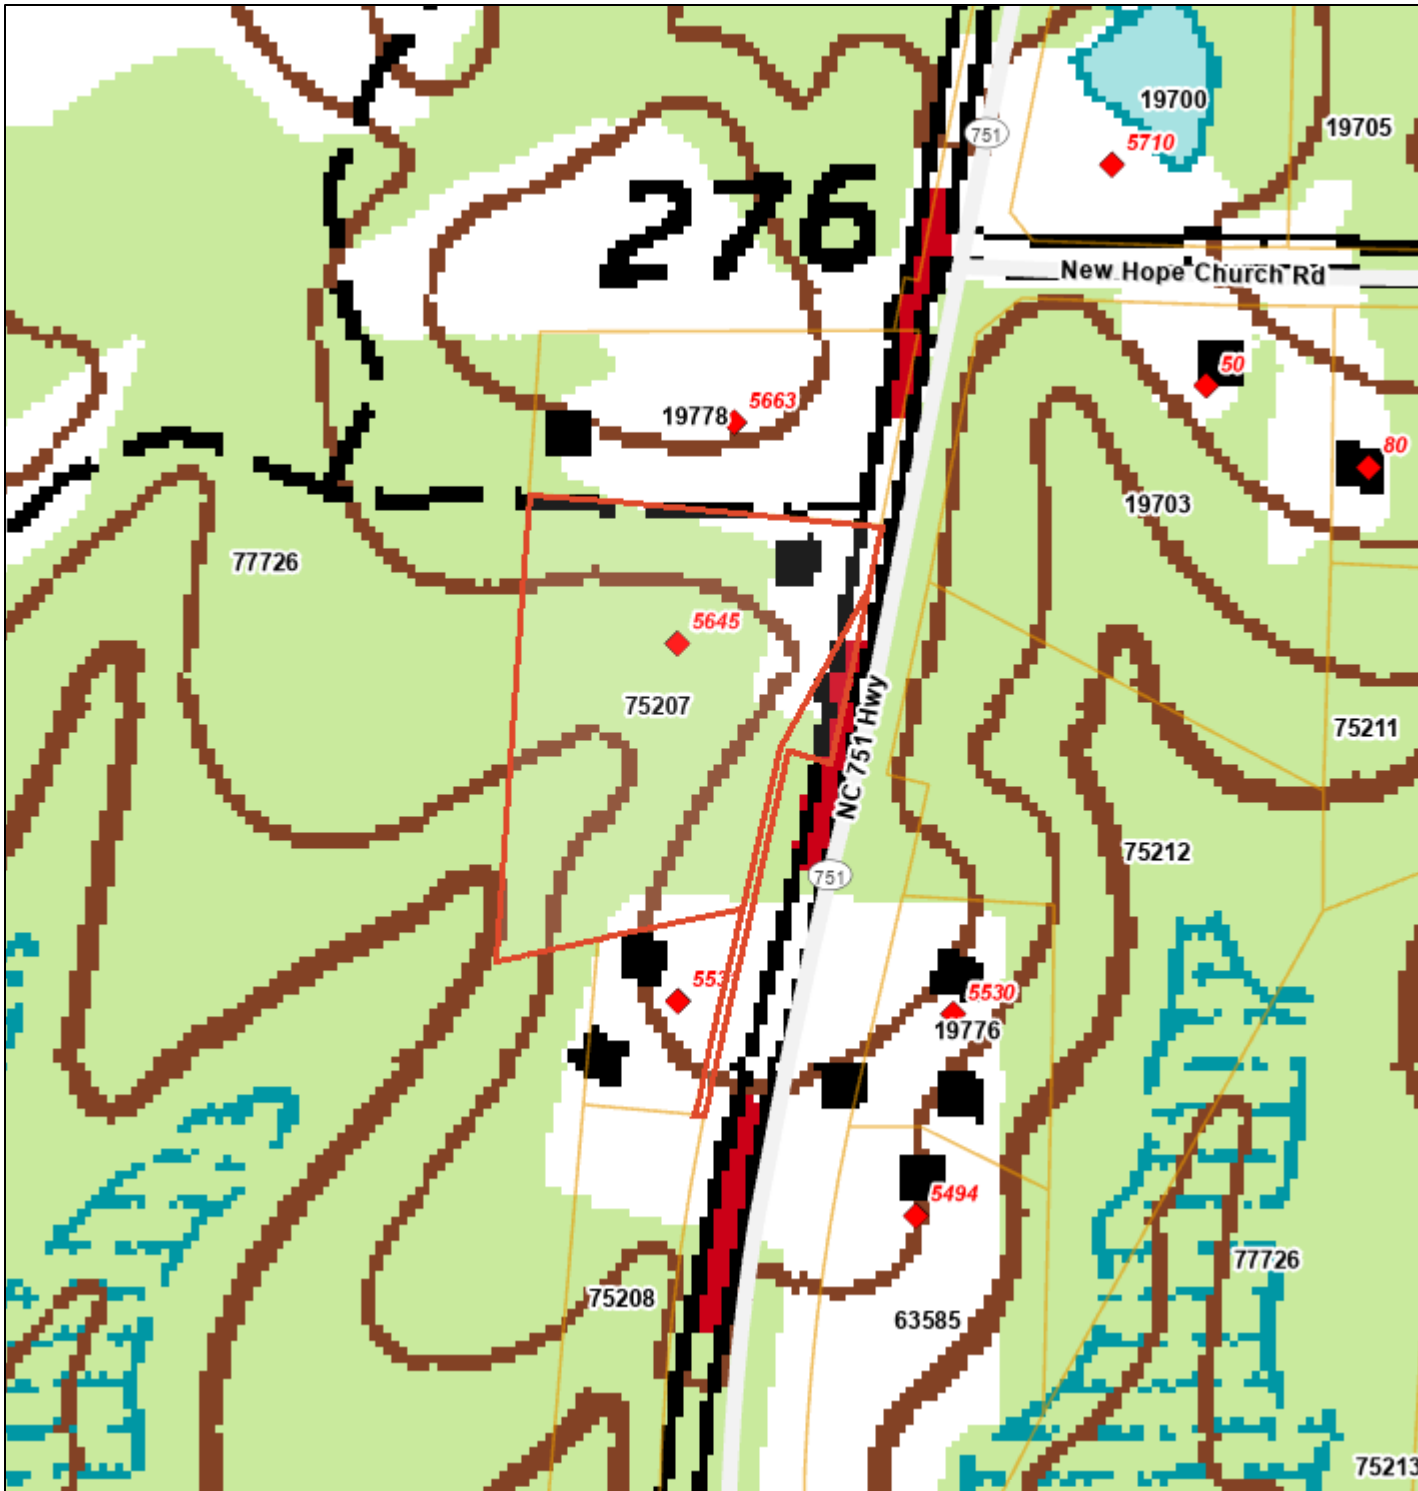

# Chatham County Tax Map

**Legend**

- Multiple Parcel Selection
- \_Query result
- Parcel Pop-Up
- RoadCenterli...
- Address Points
- Parcels

Service Layer Credits:  
Esri., Inc., City of  
Naperville, Illinois  
USGS, Chatham County,

Date: 3/15/2022  
Time: 4:40:36 PM