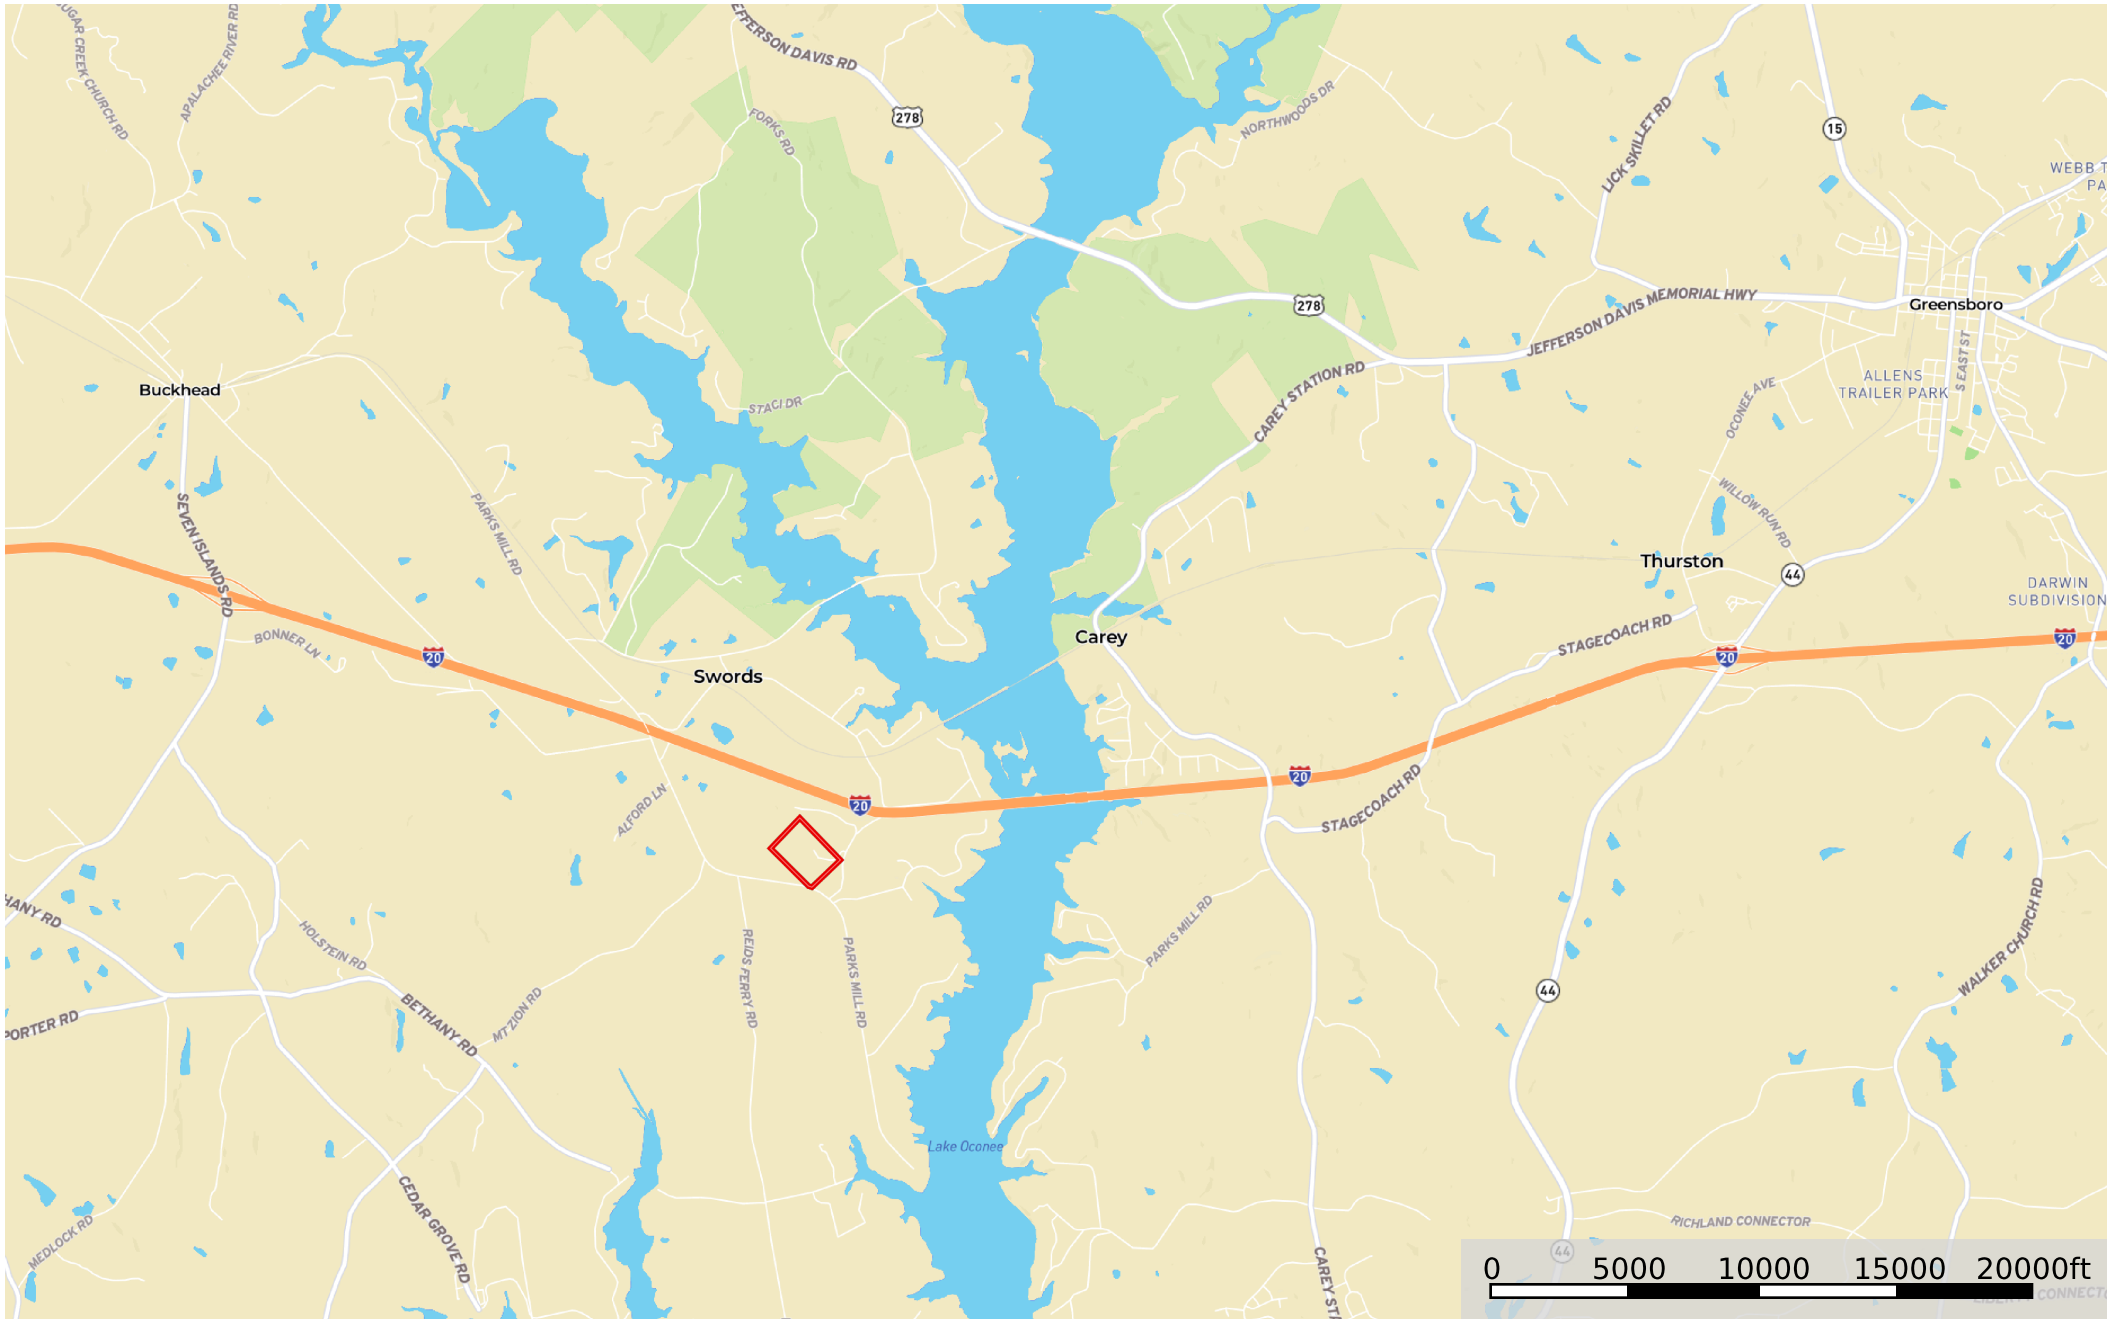

Old Collier Farm

Morgan County, Georgia, 52.29 AC +/-

 Boundary