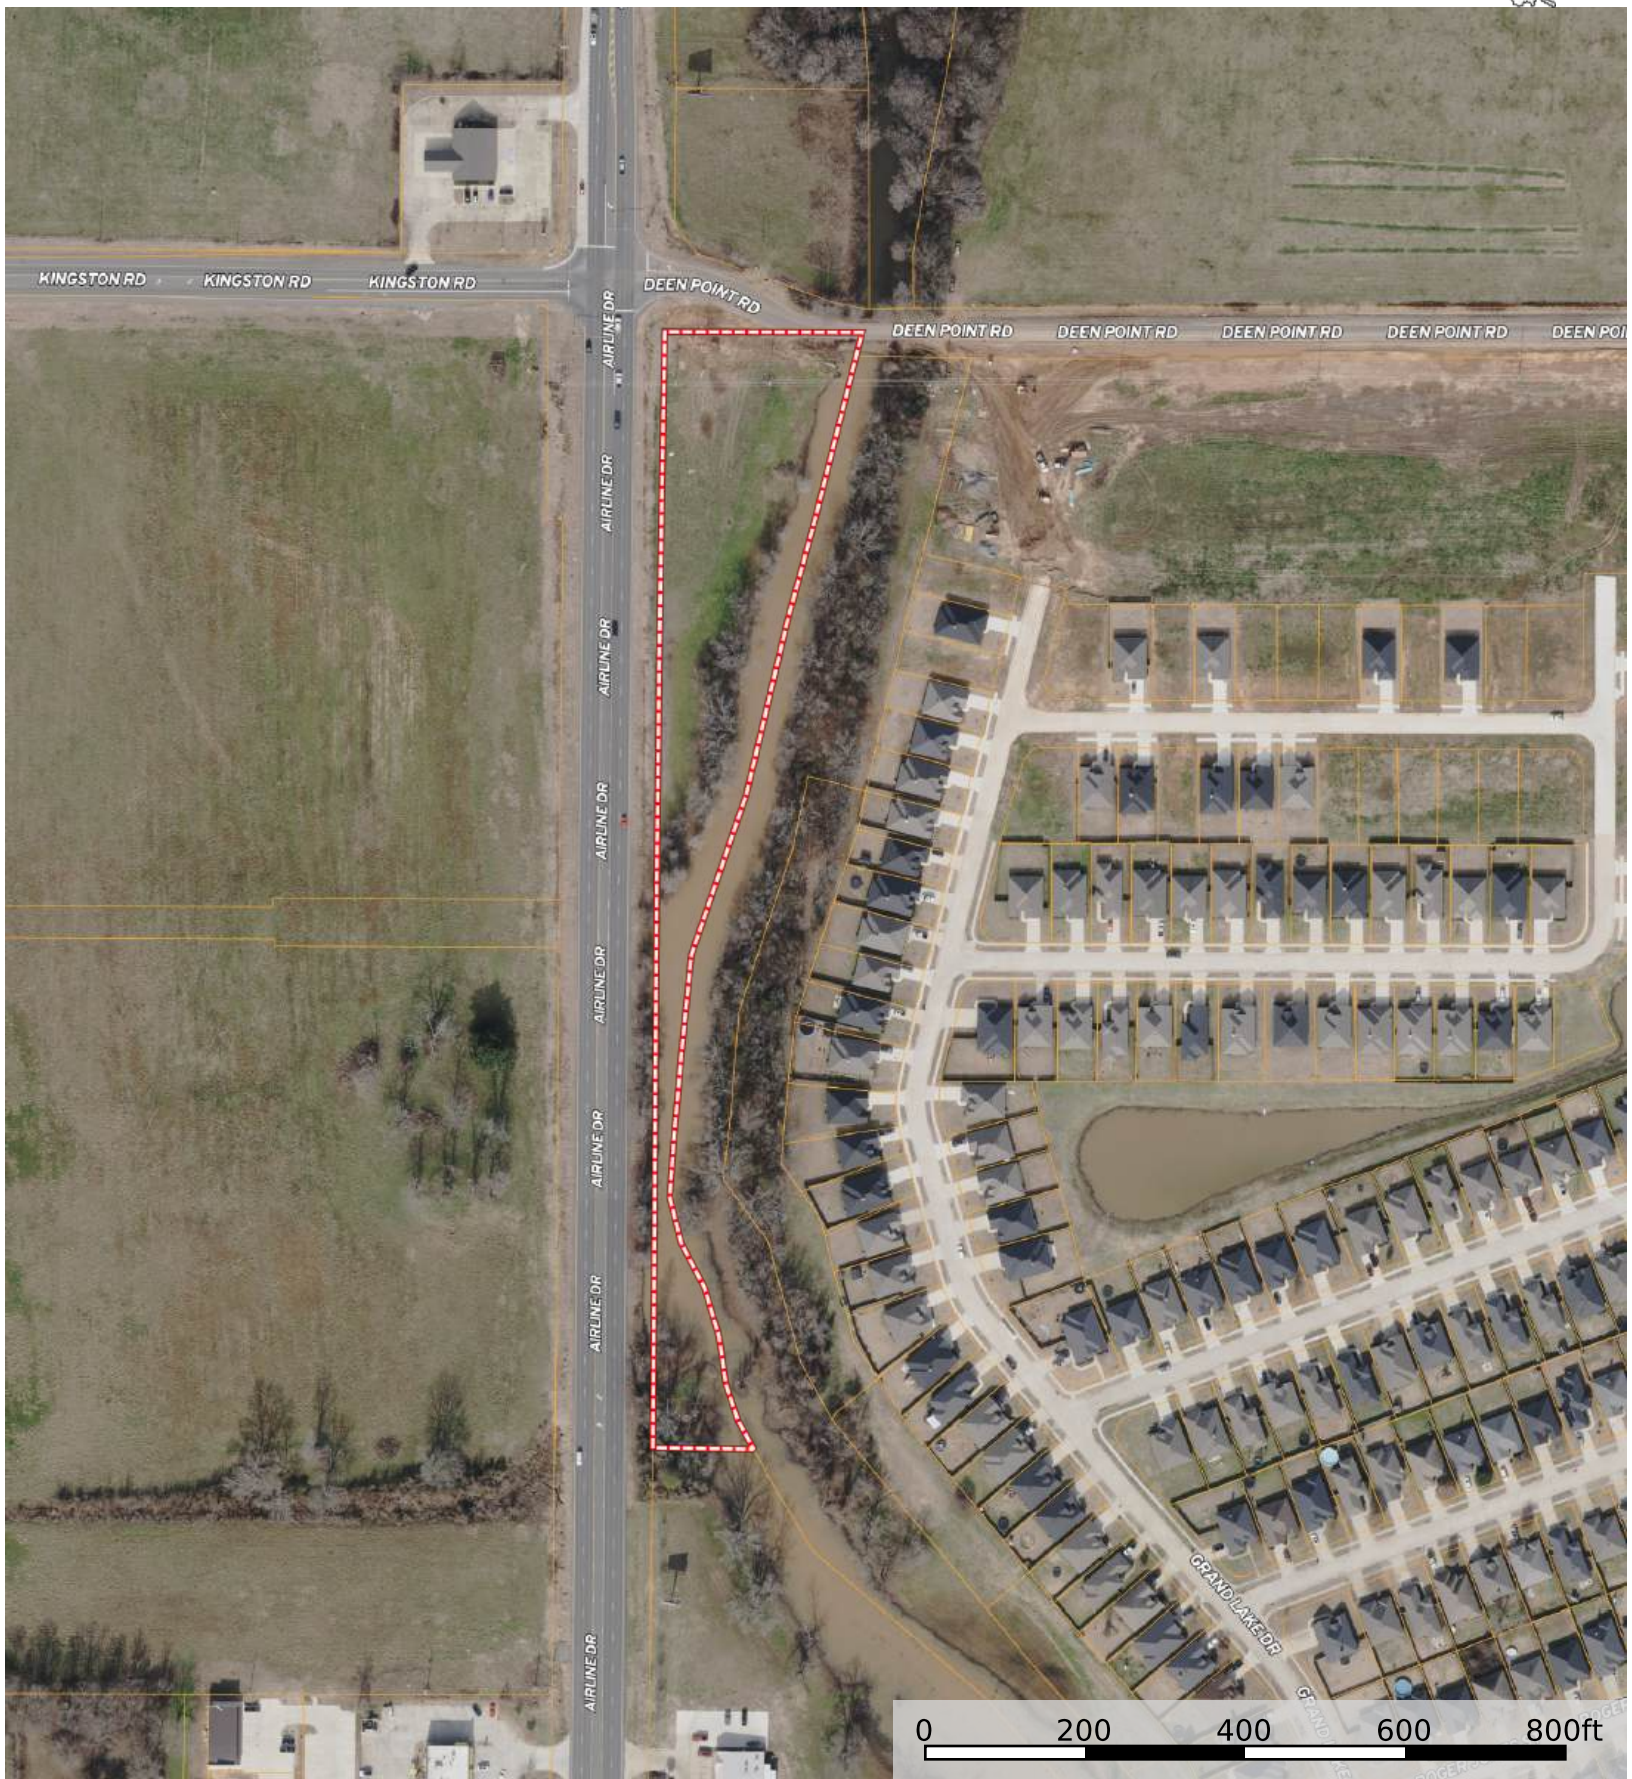

Deen Point Airline Corner

Bossier Parish, Louisiana, 3.45 AC +/-

Boundary