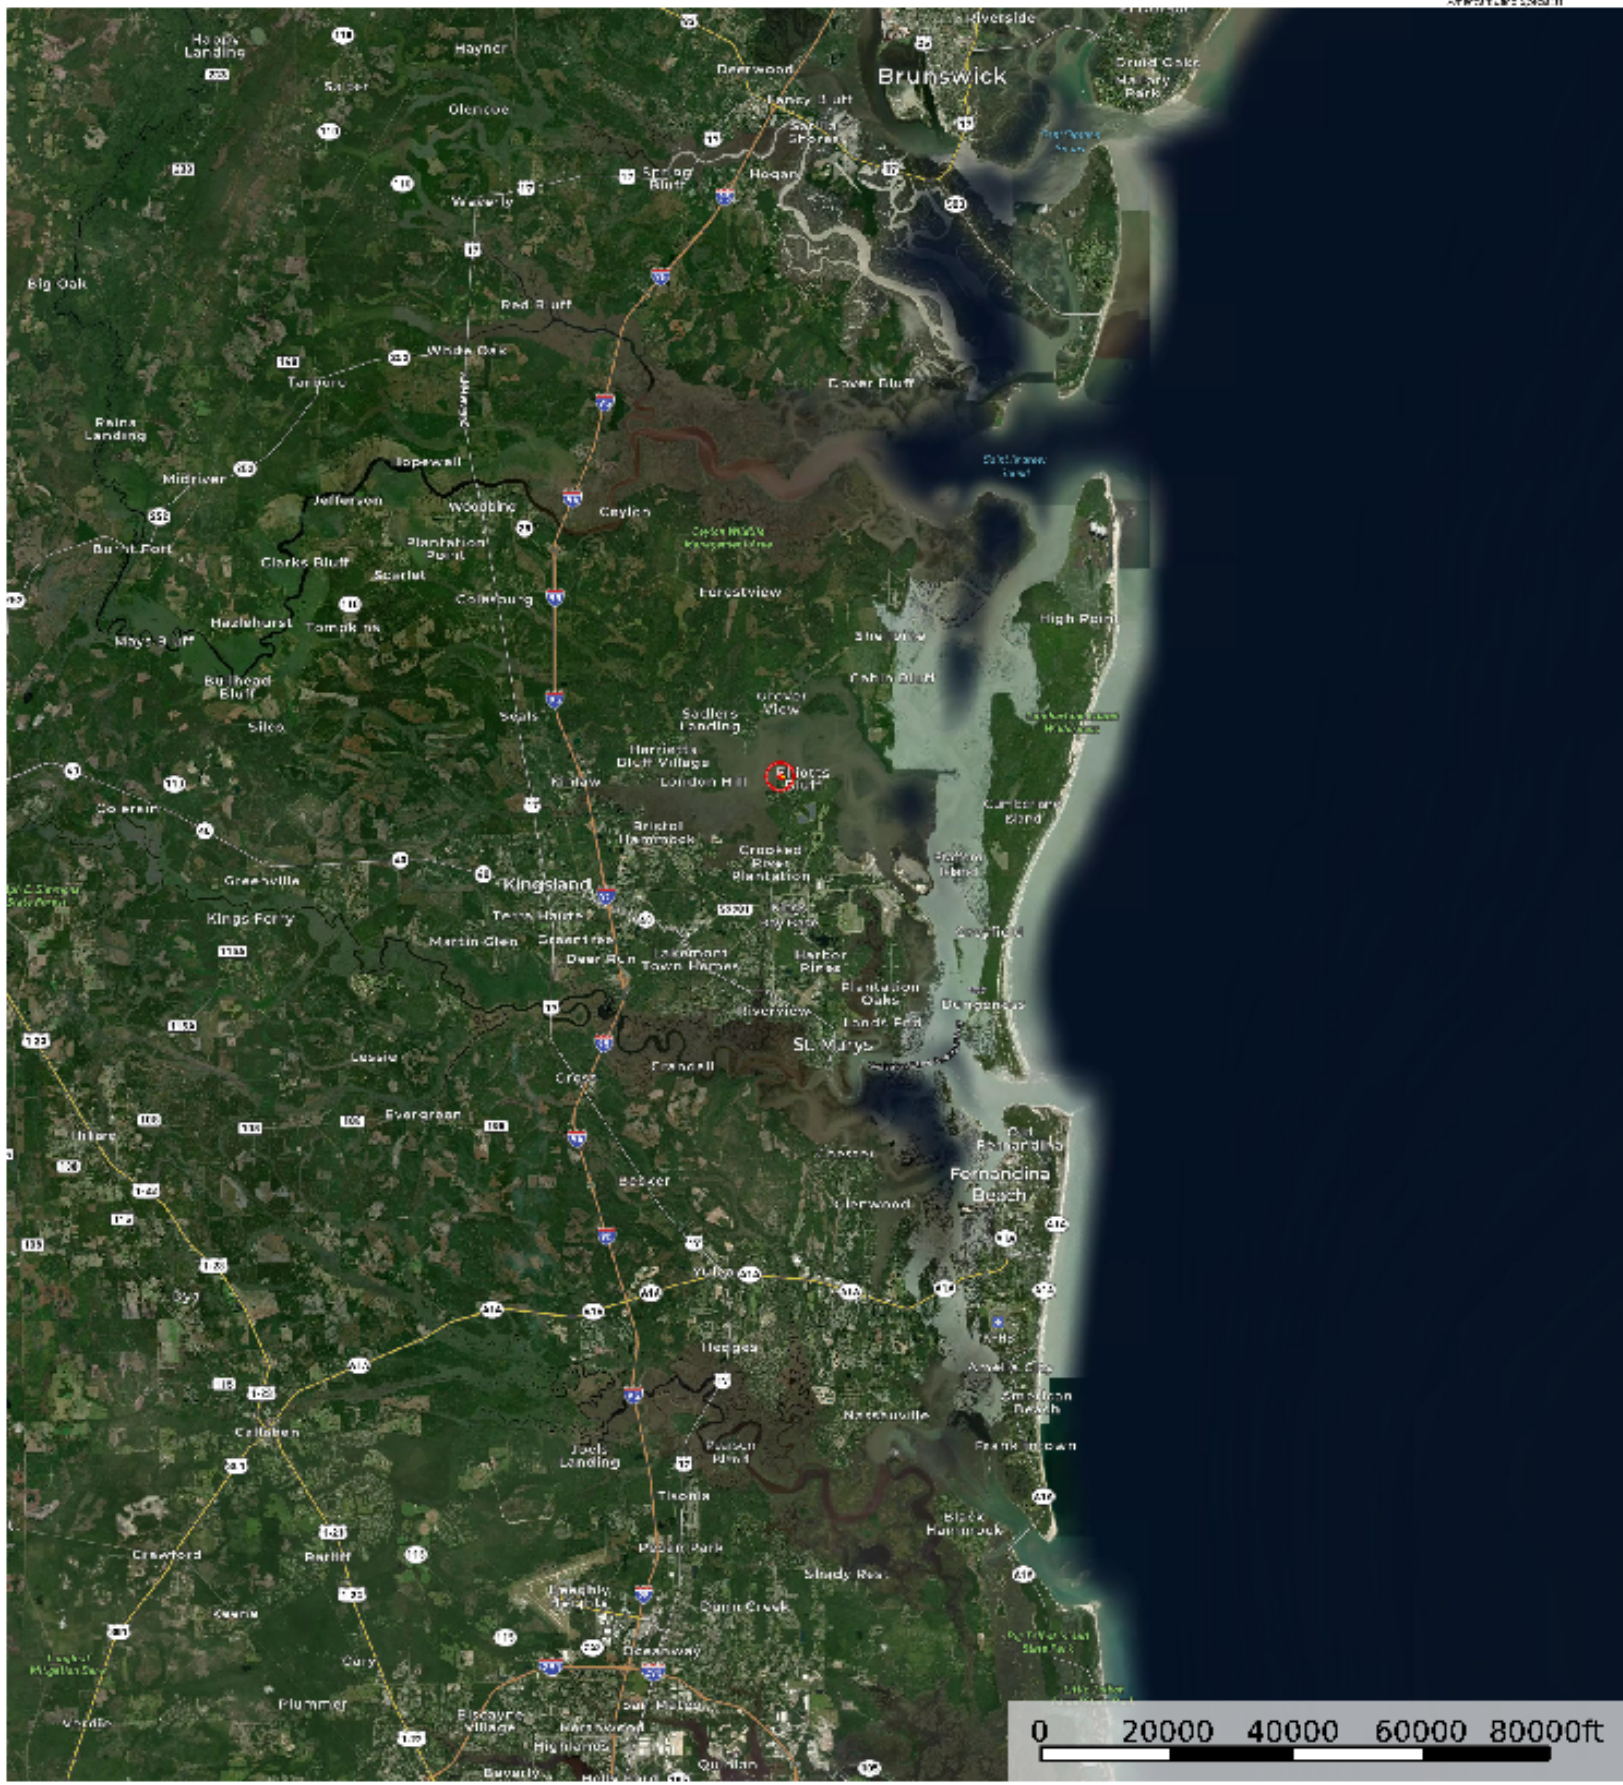

1205 Mush Bluff Rd Saint Marys, GA 31558 - Ciso

Camden County, Georgia, 5.14 AC +/-

- Primary Road
- Boundary
- Access Points