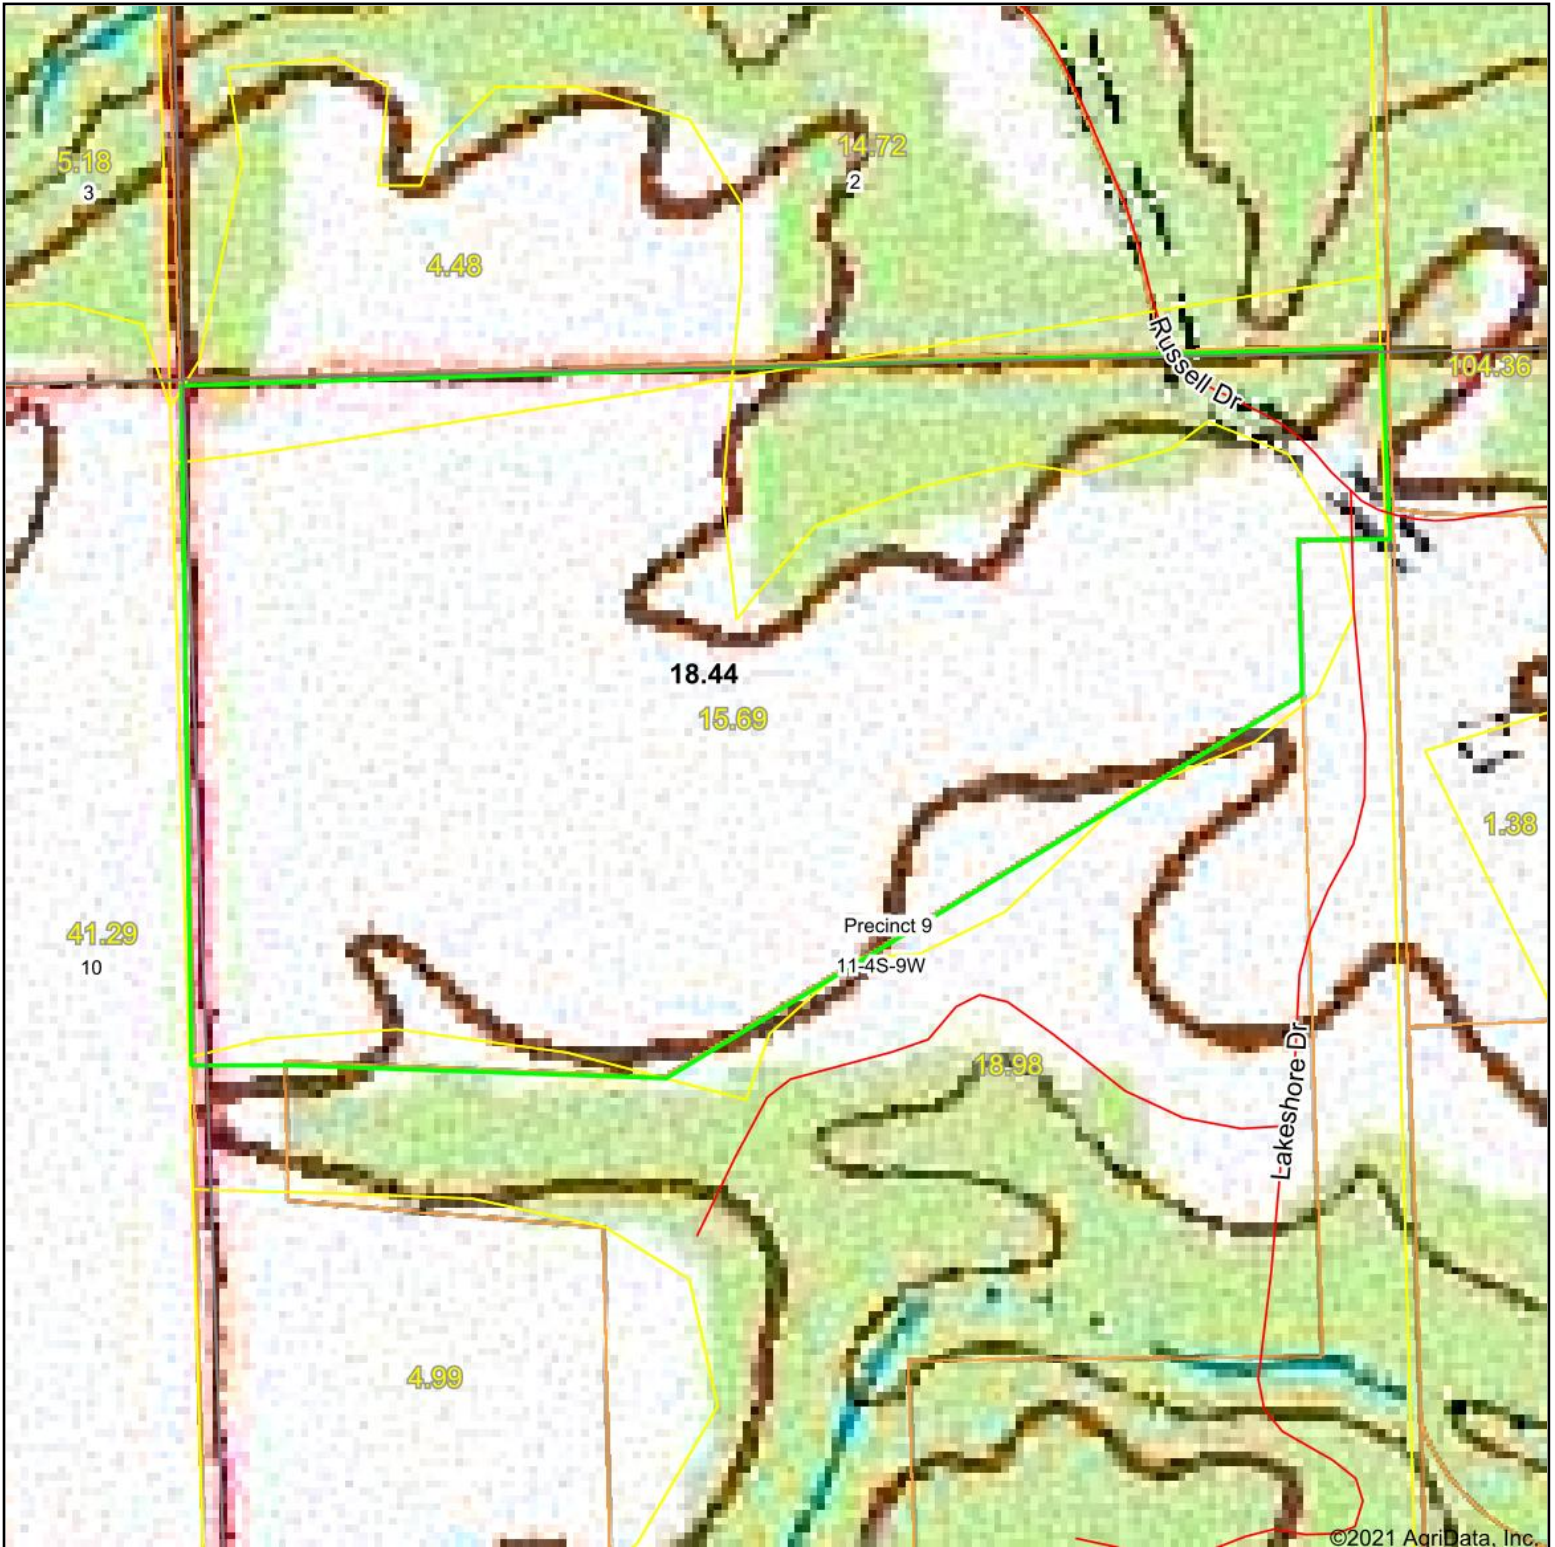

Topography Map

©2021 AgriData, Inc.

map center: 38° 12' 26.82, -90° 4' 15.18

11-4S-9W
Monroe County
Illinois

12/8/2021

Maps Provided By:

© AgriData, Inc. 2021 www.AgriDataInc.com