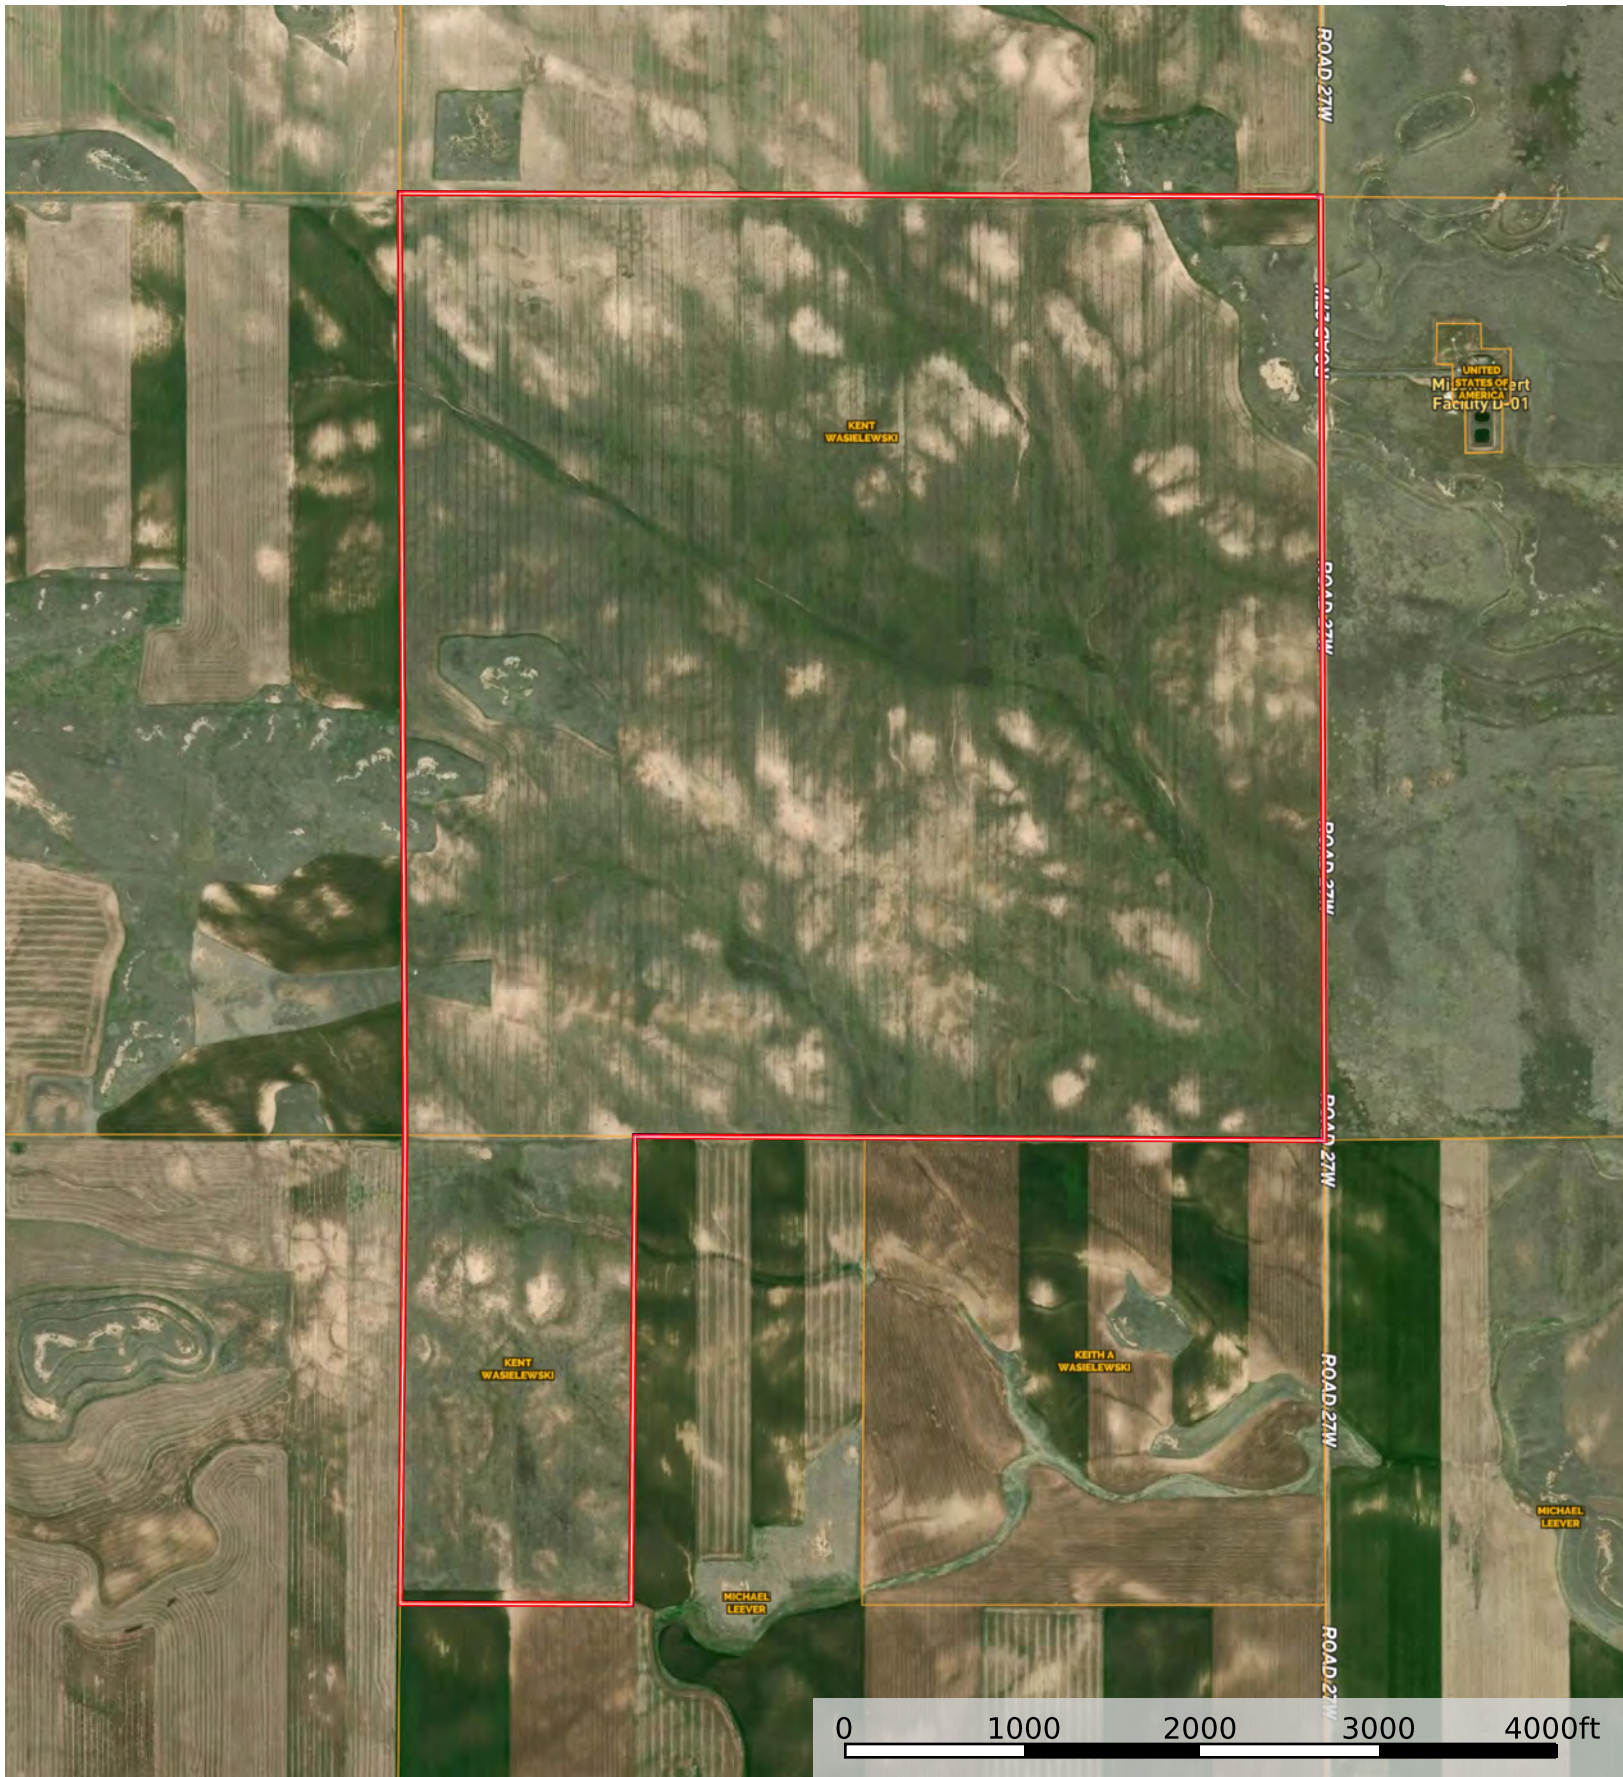

KDK CRP
Kimball County, Nebraska, 710.41 AC +/-

 Boundary