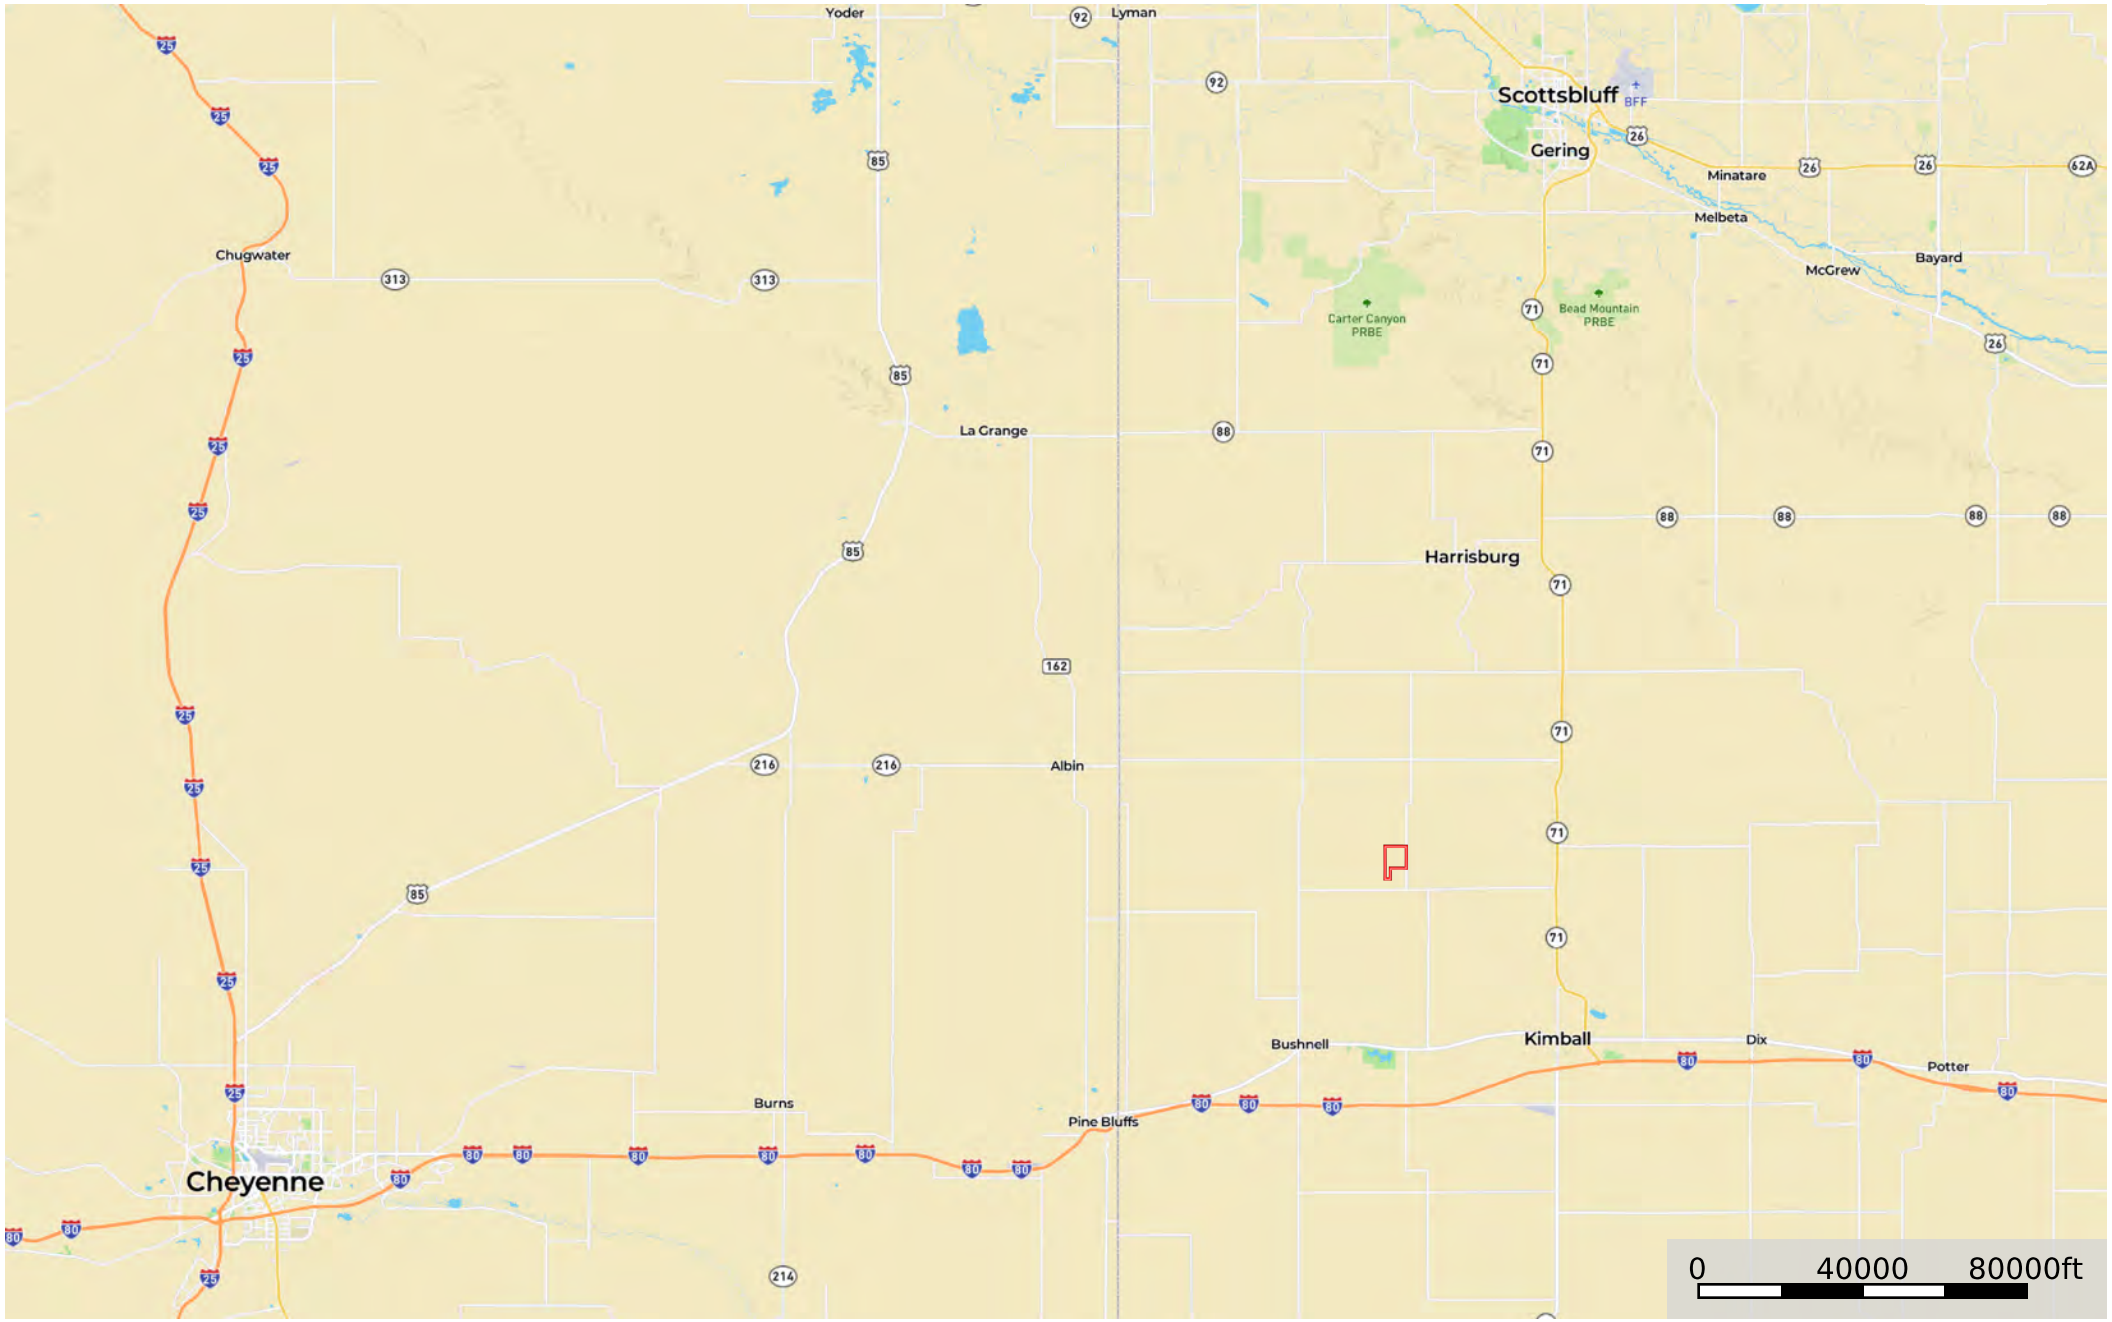

KDK CRP

Kimball County, Nebraska, 710.41 AC +/-

 Boundary