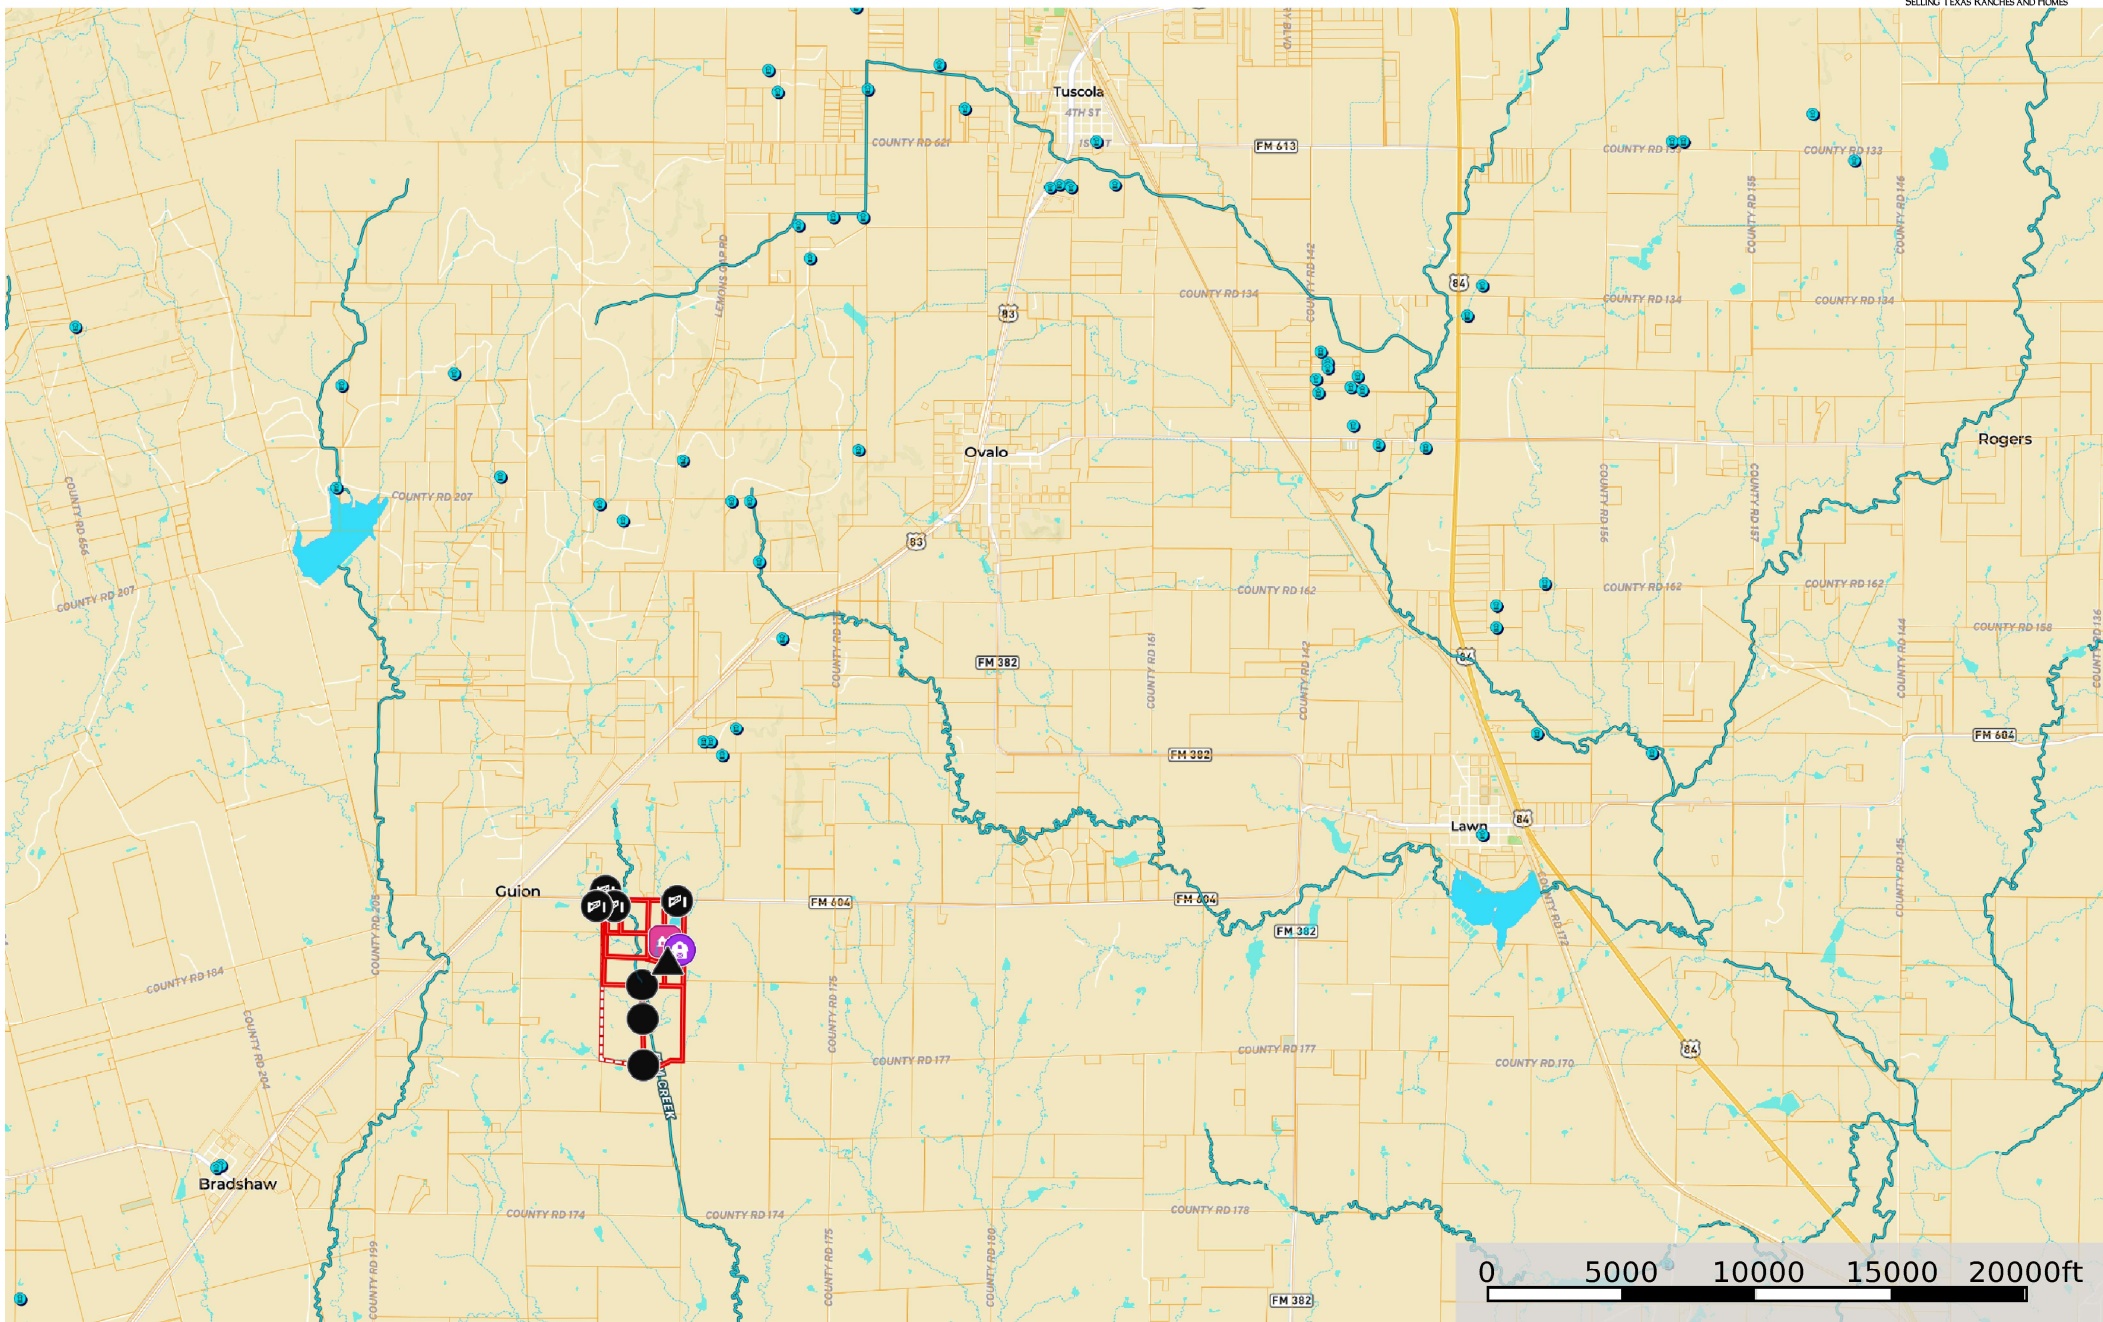

# Proposed Divisions FM 604

Taylor County, Texas, 57 AC +/-

- ▲ Triangle
- Circle
- 🏠 Barn
- 🏡 Cabin
- 🚪 Gate
- ➔ Direction
- ▭ Boundary
- ▭ Boundary
- 🟦 Pond / Tank
- Stream, Intermittent
- River/Creek
- 🟩 Water Body
- 🏠 Water Wells