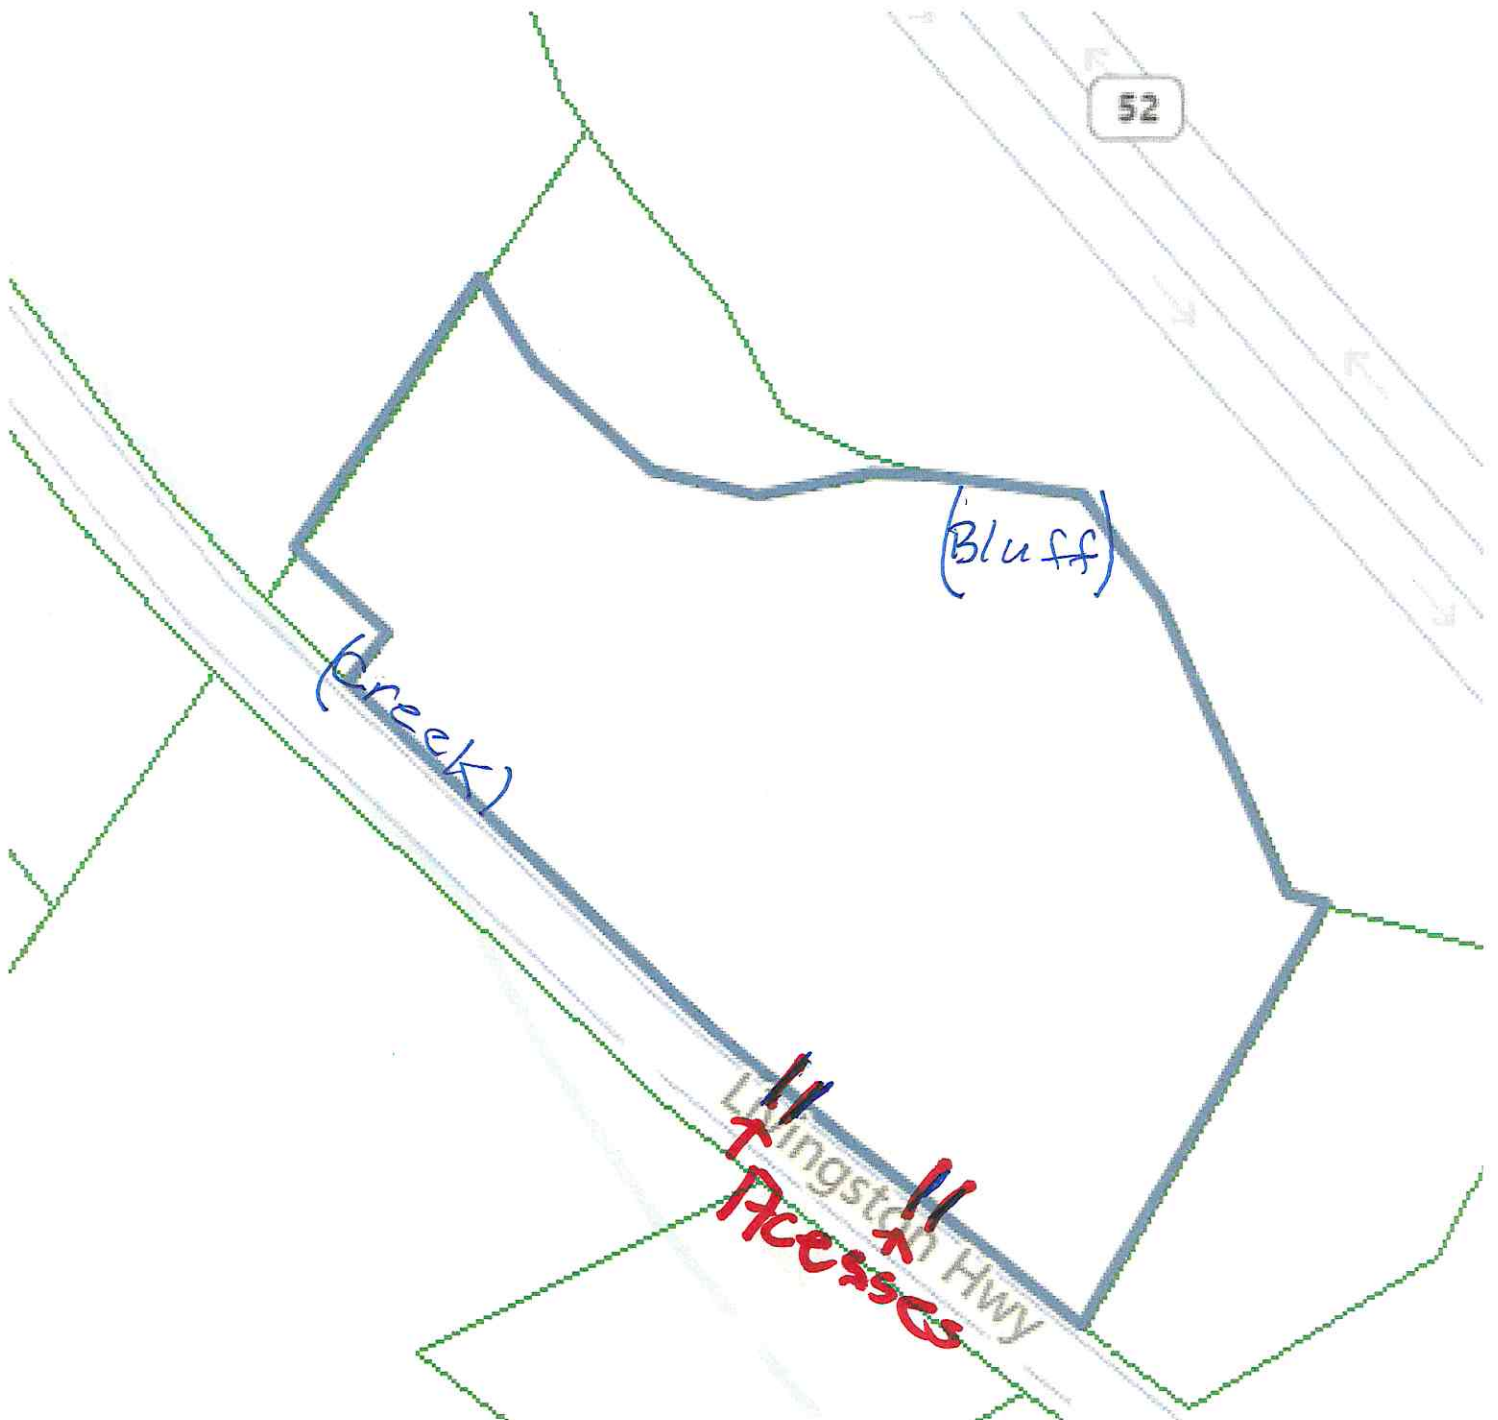

Debra Dodd
No. 1 Quality Realty
931-397-1660
debradodd@no1qualityrealty.com

 **MLS Tax Suite**TM
Powered by CRS Data

Map for Parcel Address: Livingston Hwy TN Parcel ID: 065 005.00

Debra Dodd
No. 1 Quality Realty
931-397-1660
debradodd@no1qualityrealty.com

MLS Tax SuiteTM

Powered by CRS Data

Map for Parcel Address: Livingston Hwy TN Parcel ID: 065 005.00

Debra Dodd
No. 1 Quality Realty
931-397-1660
debradodd@no1qualityrealty.com

Map for Parcel Address: Livingston Hwy TN Parcel ID: 065 005.00

© 2022 Courthouse Retrieval System, Inc. All Rights Reserved.
Information Deemed Reliable But Not Guaranteed.

Debra Dodd
No. 1 Quality Realty
931-397-1660
debradodd@no1qualityrealty.com

Map for Parcel Address: Livingston Hwy TN Parcel ID: 065 005.00