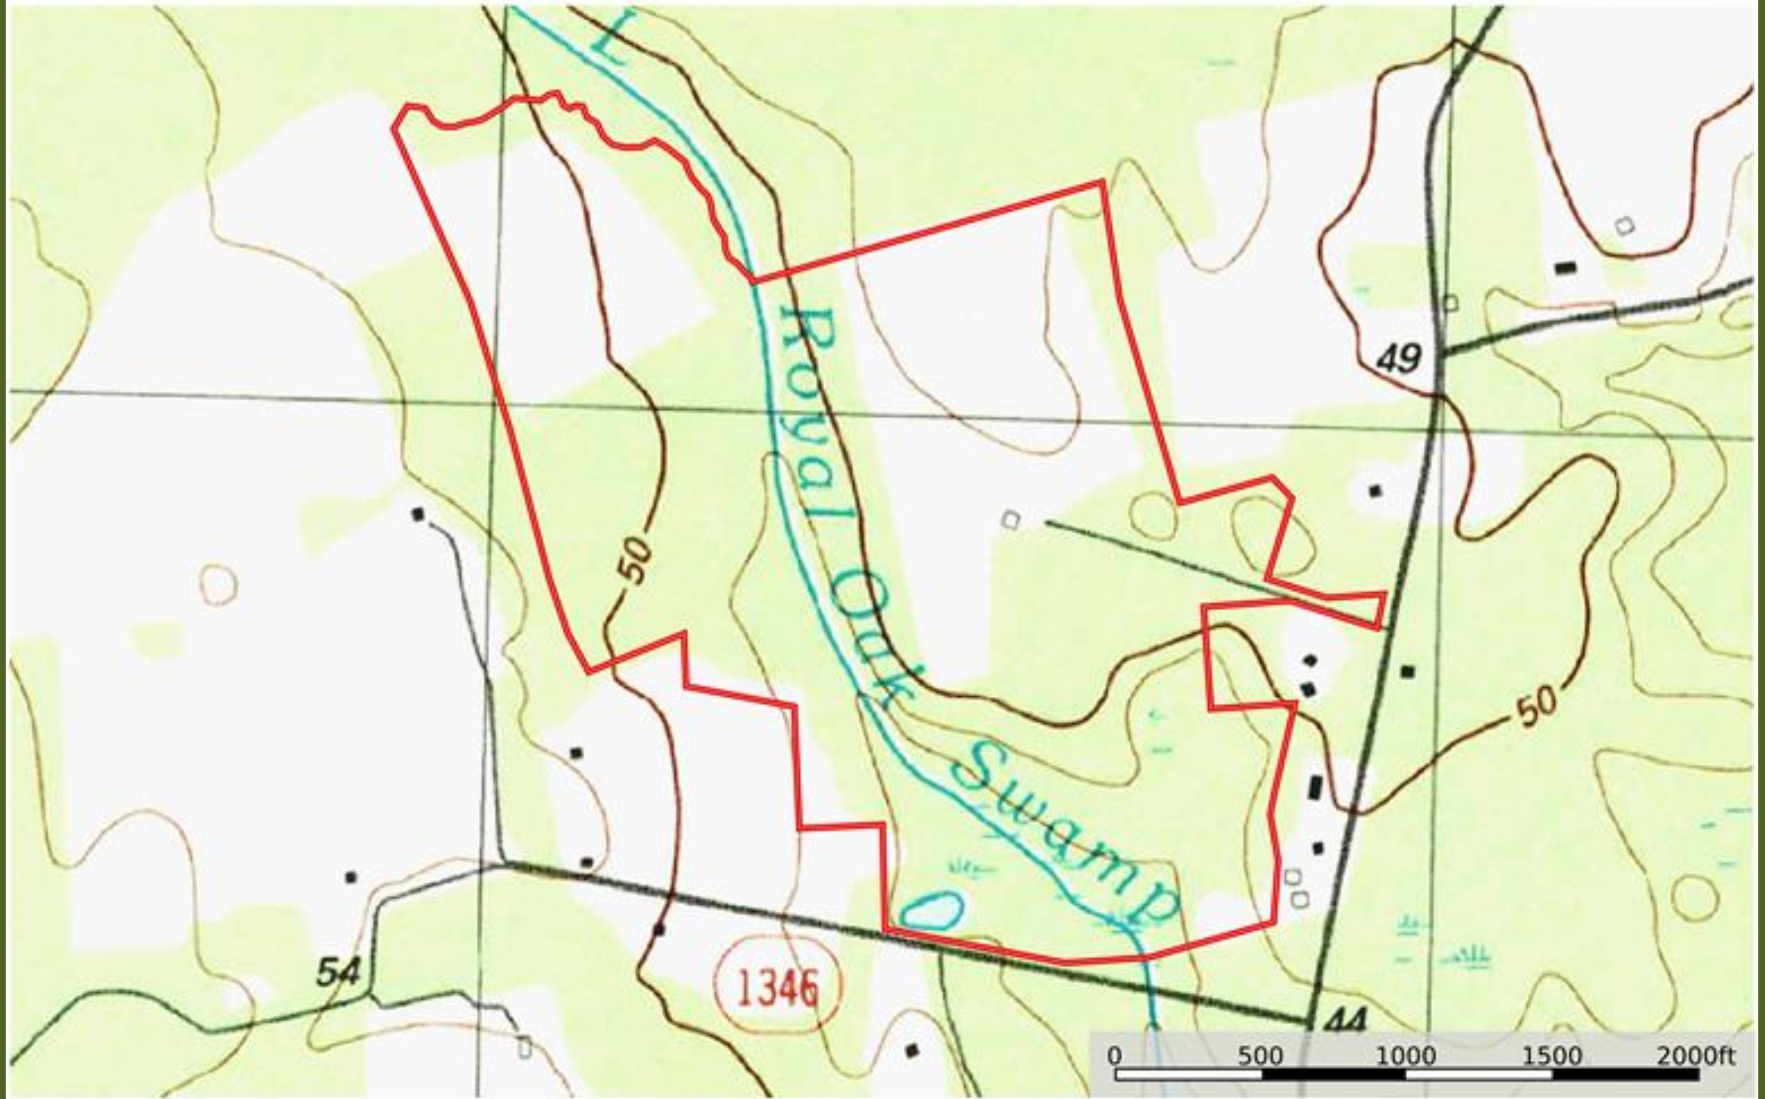

Bighorn Drive Estate Topographical Map

Brunswick County, North Carolina, 120.87 AC +/-

□ Boundary

Marty Lanier
P: (910) 617-4326

www.rockcreeklandcompany.com

604 George II Highway Winnabow NC 28479