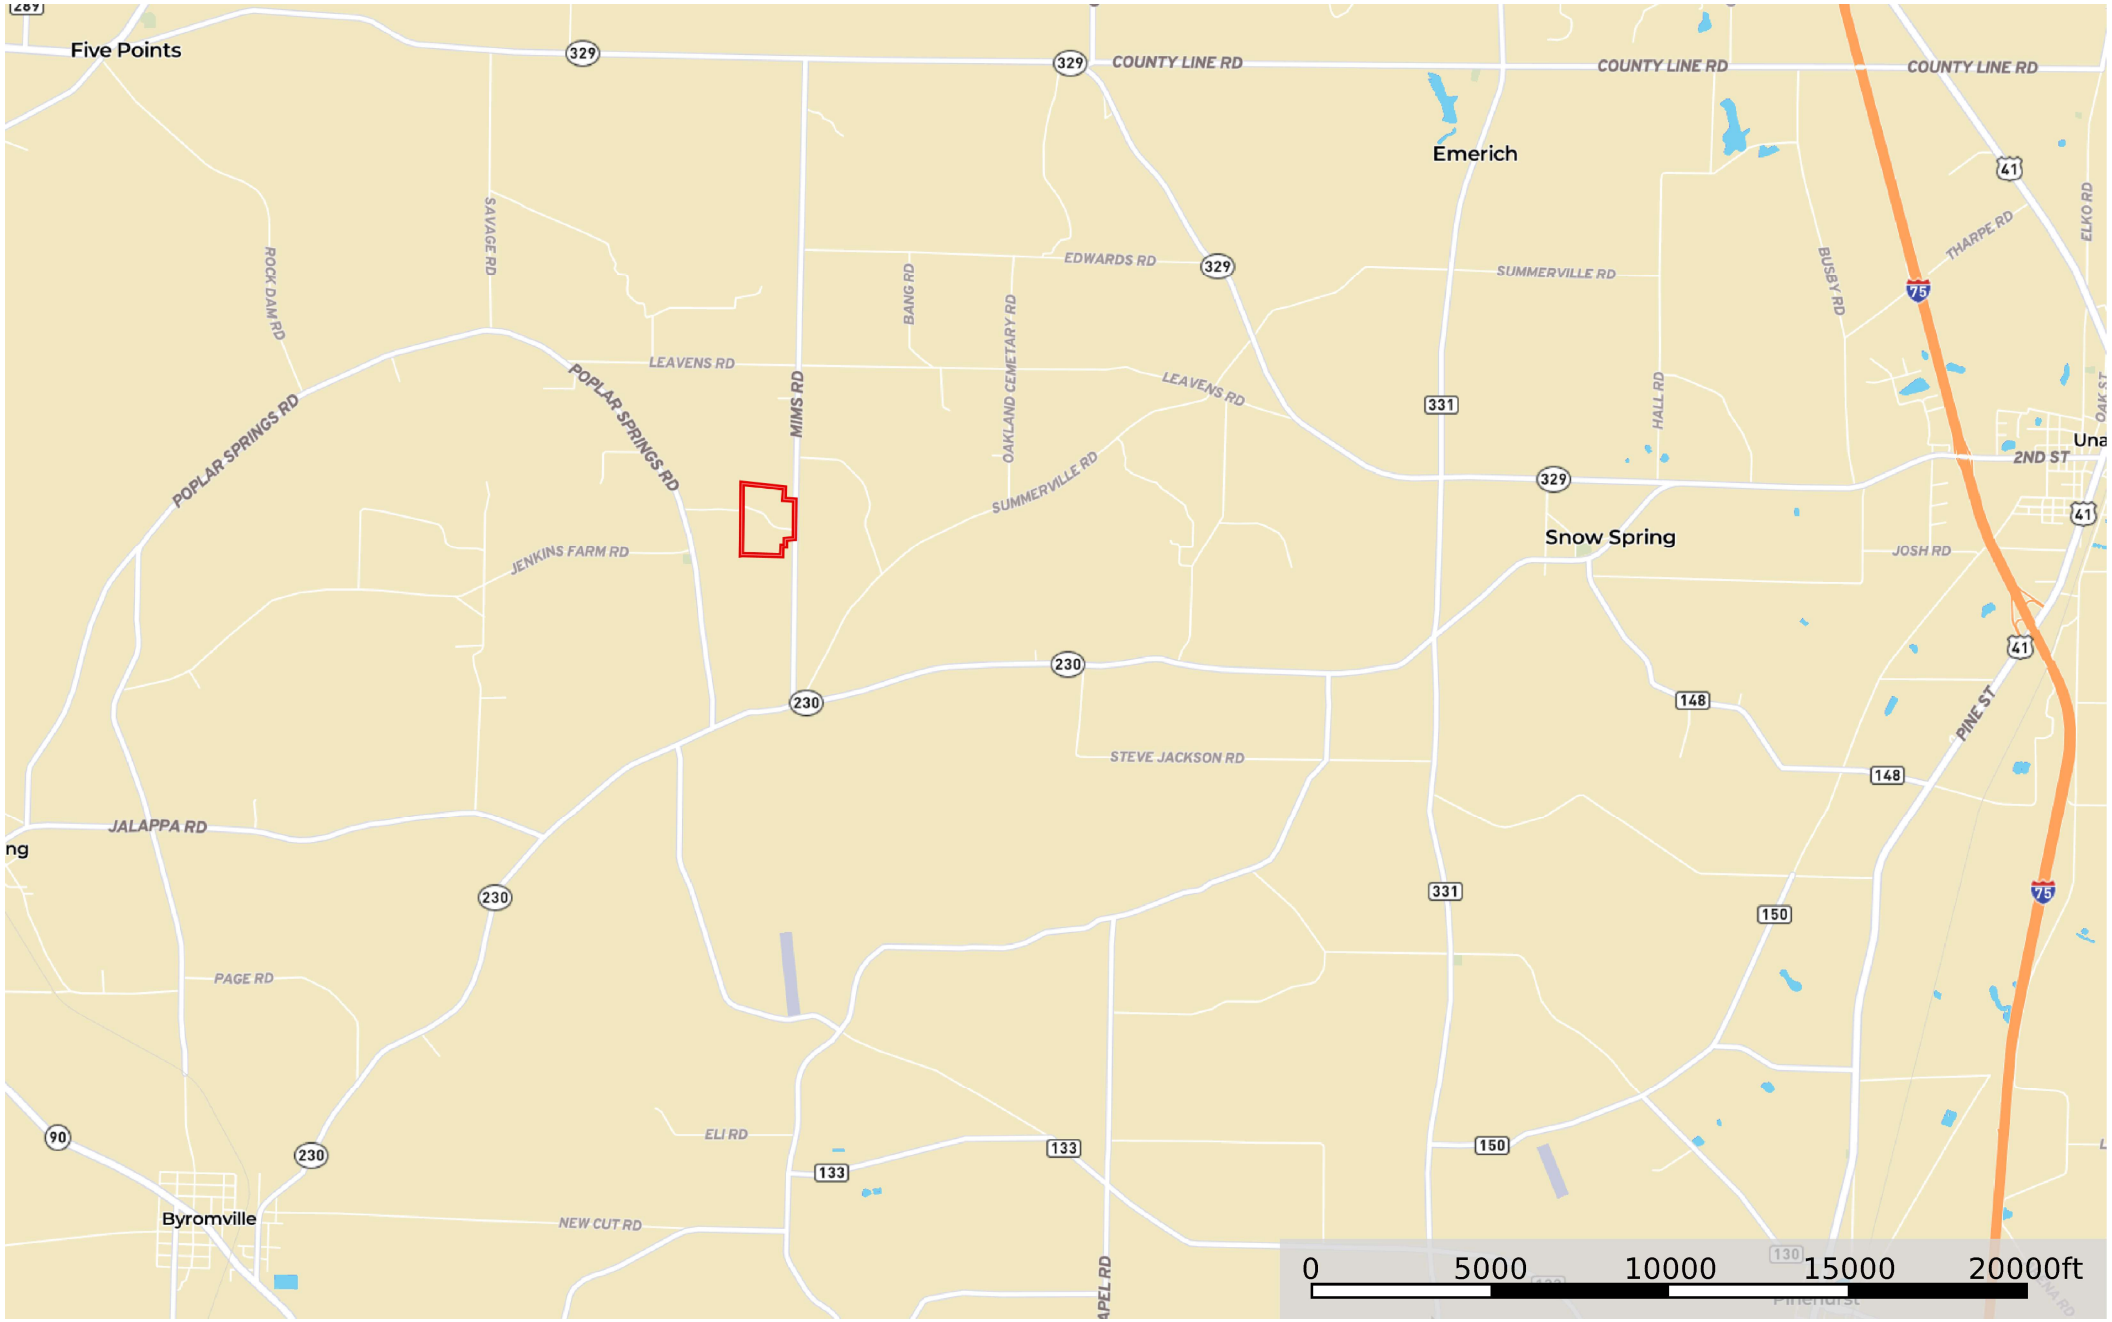

Dooly Longleaf

Dooly County, Georgia, 62 AC +/-

 Boundary