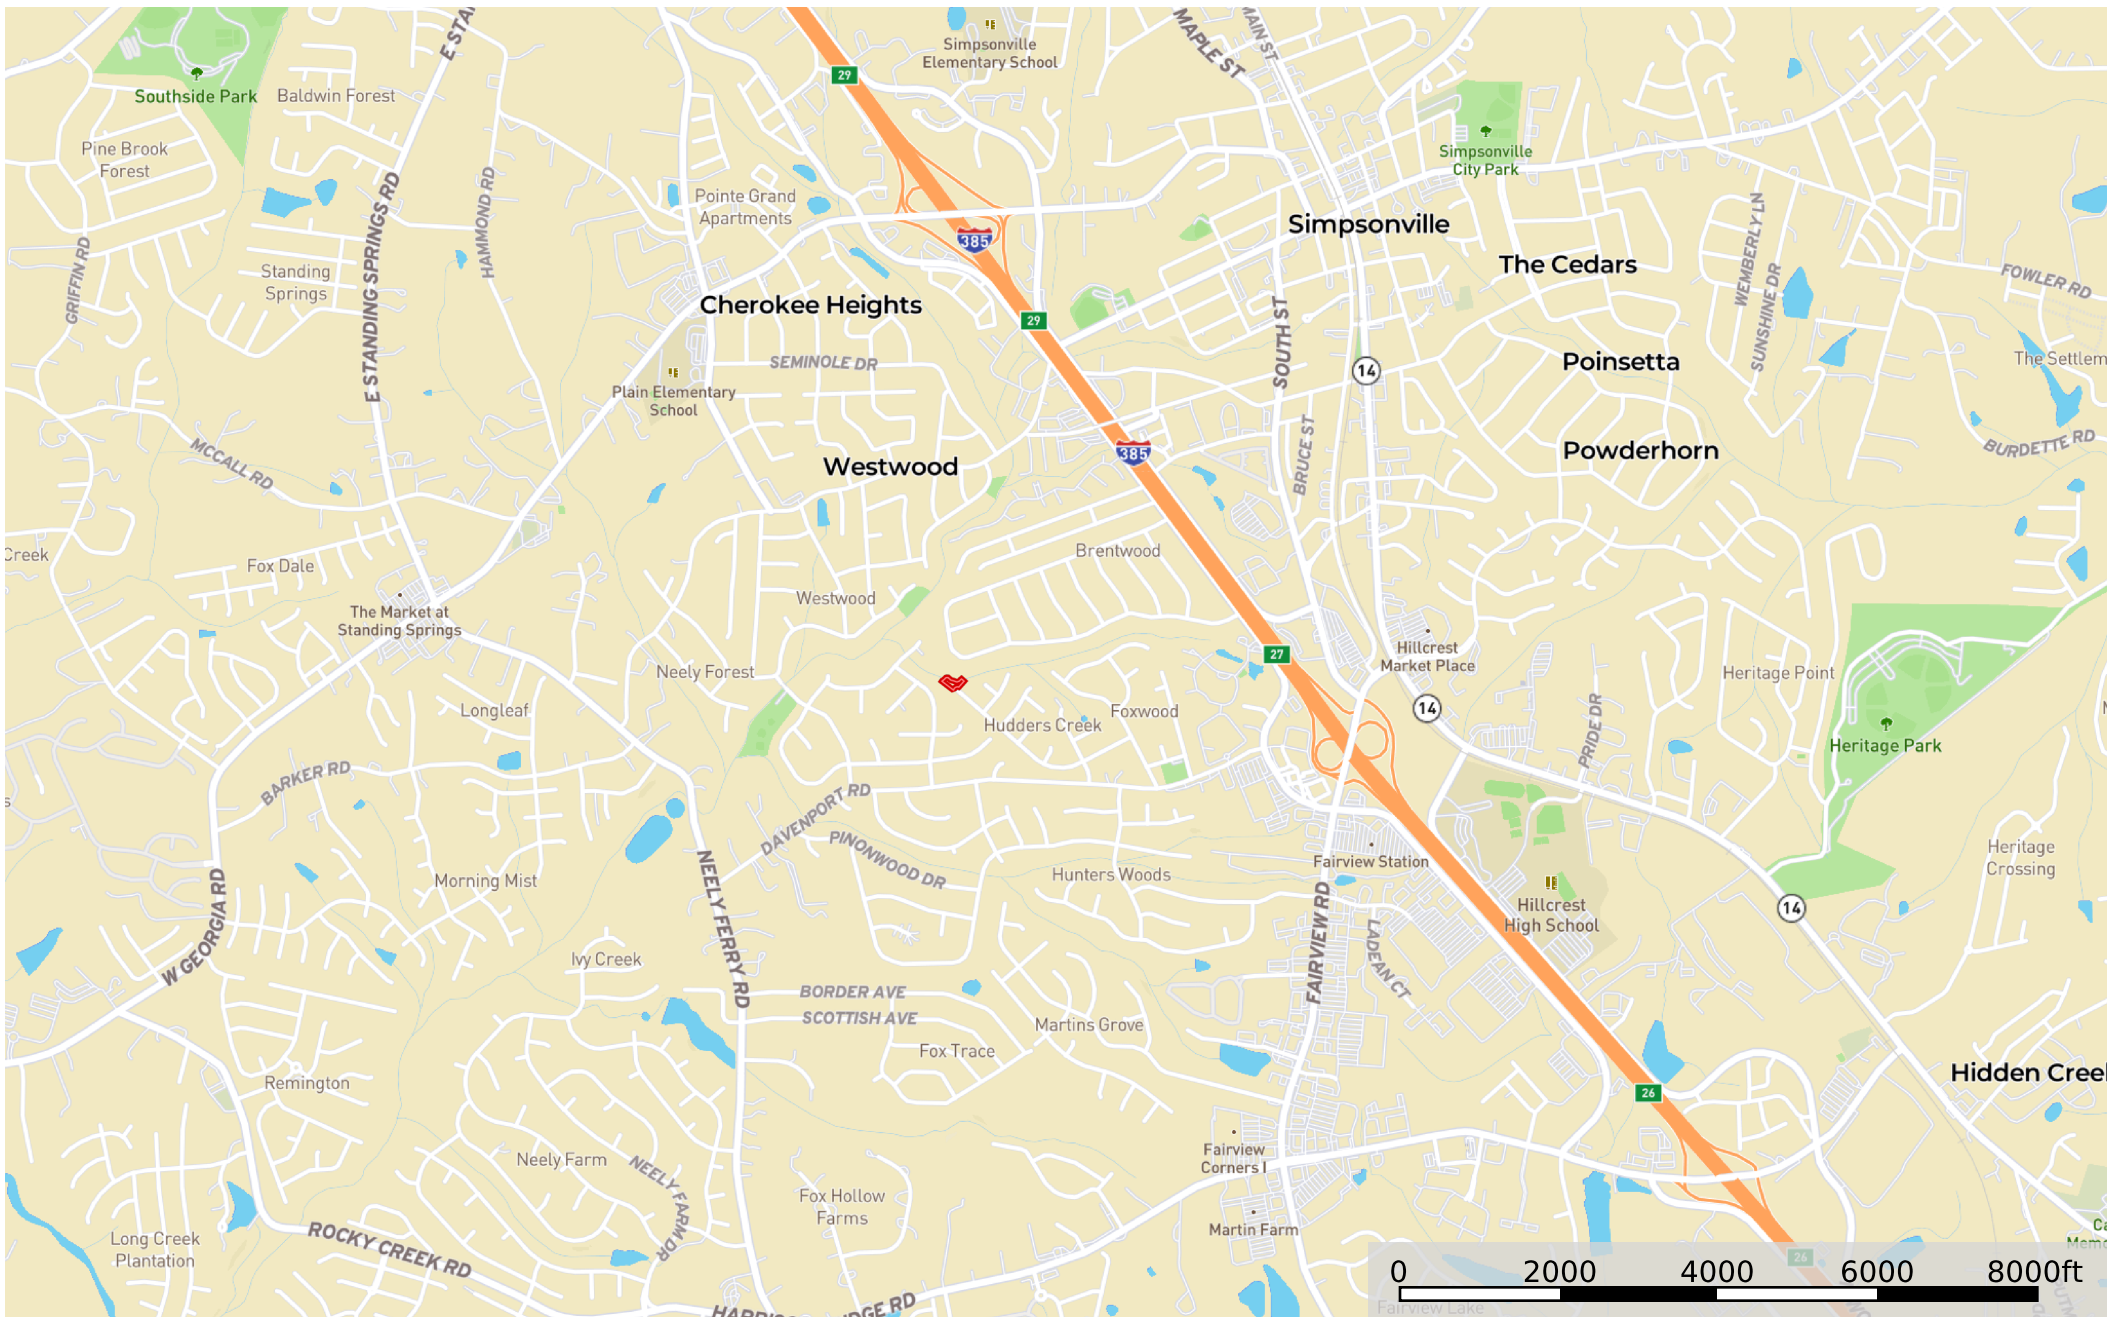

Owens - Hudders Creek Way

Greenville County, South Carolina, 0.41 AC +/-

Boundary 11