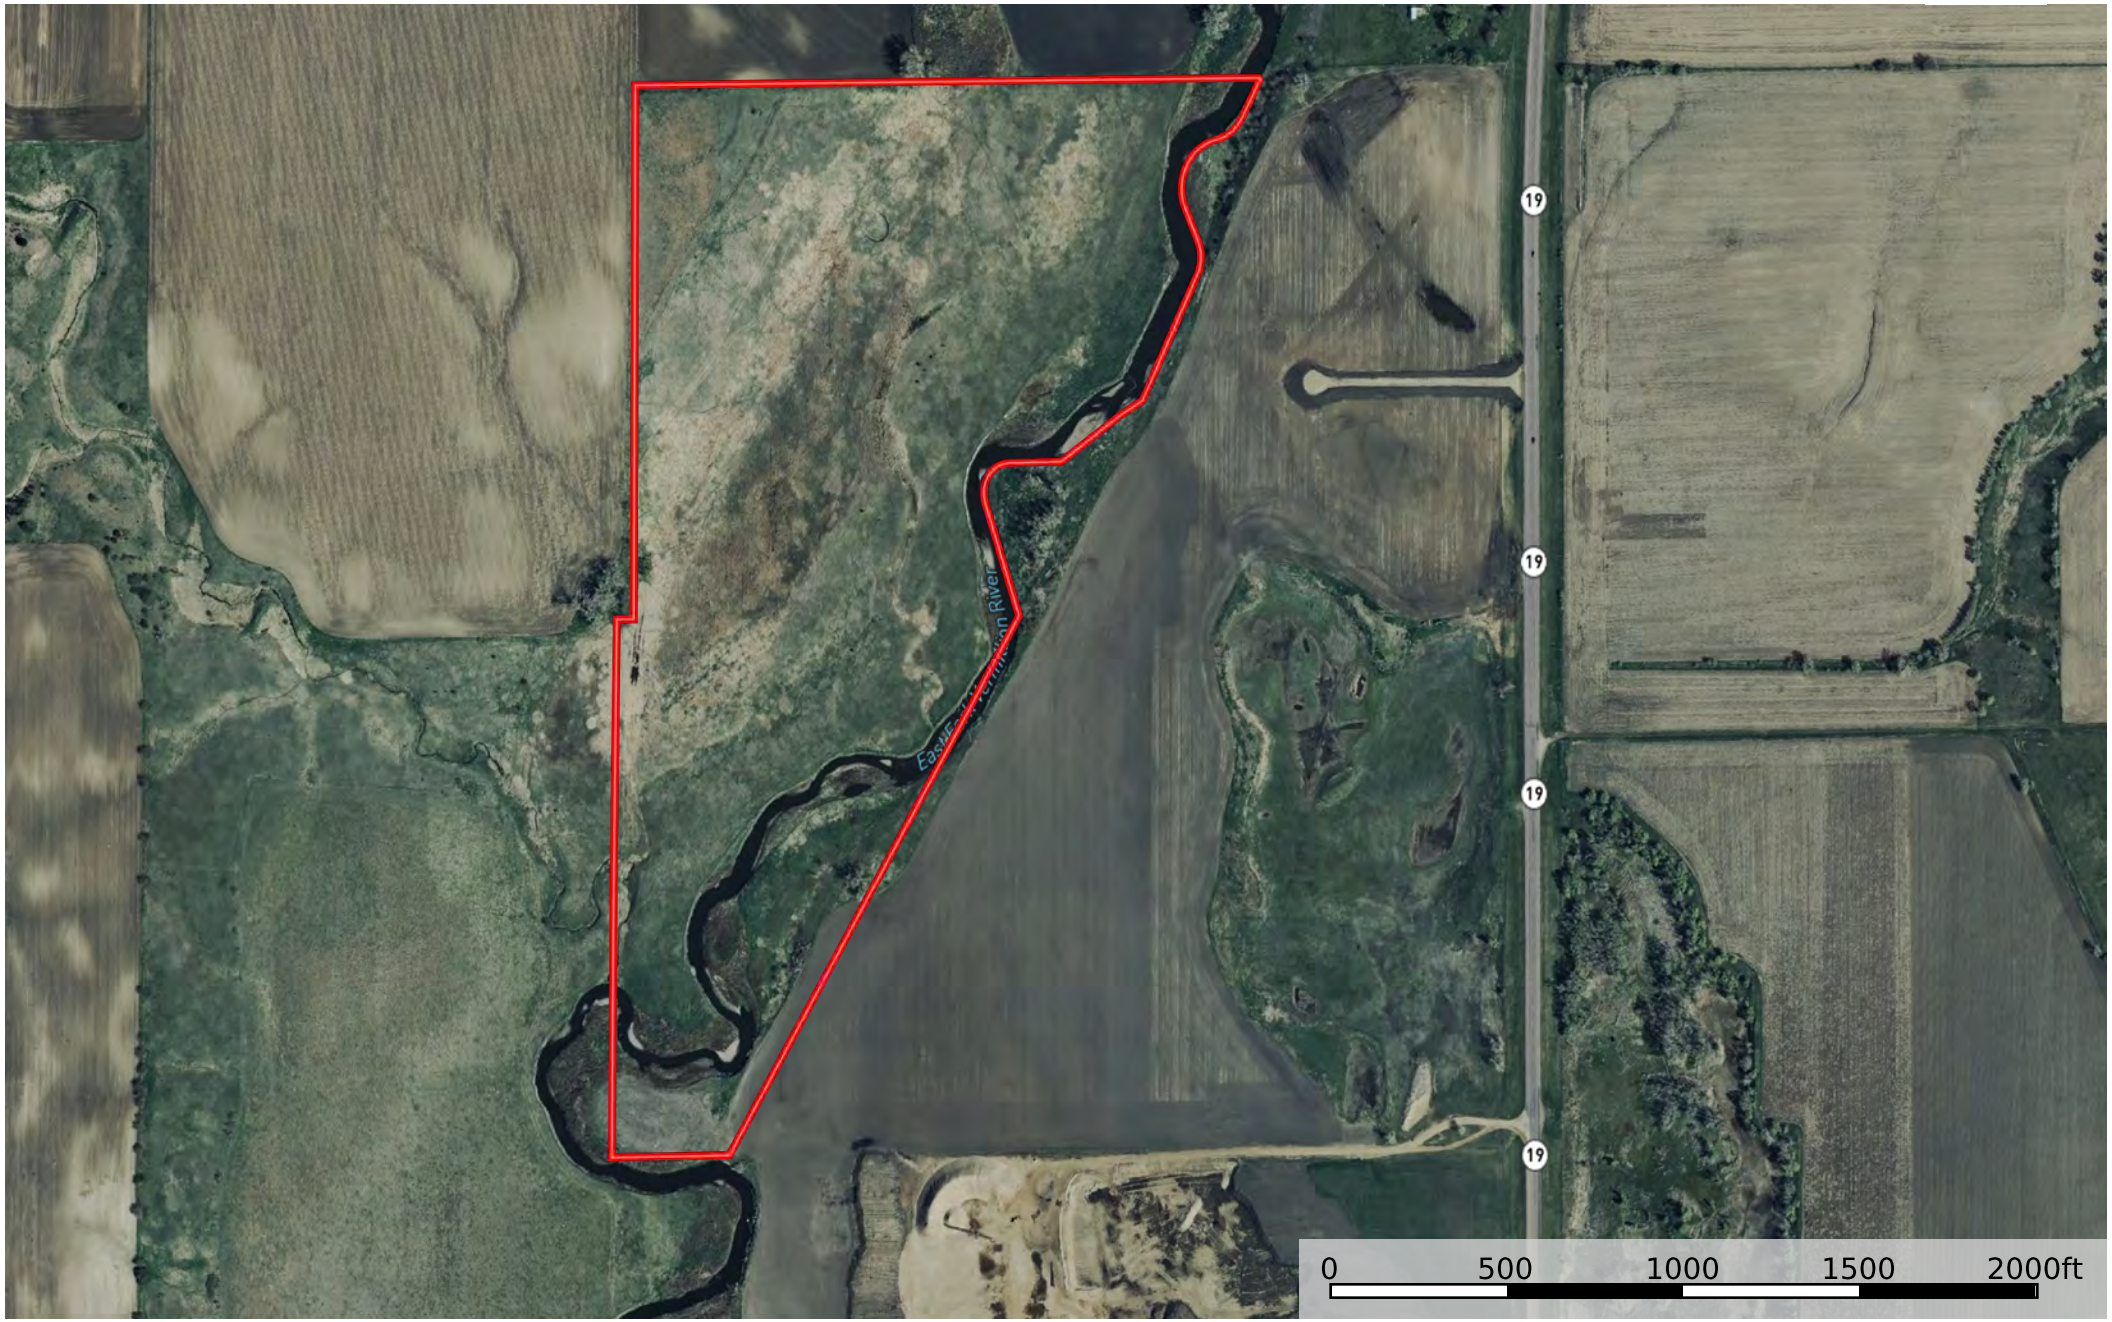

Turner County 69 Acres
South Dakota, AC +/-

 Boundary