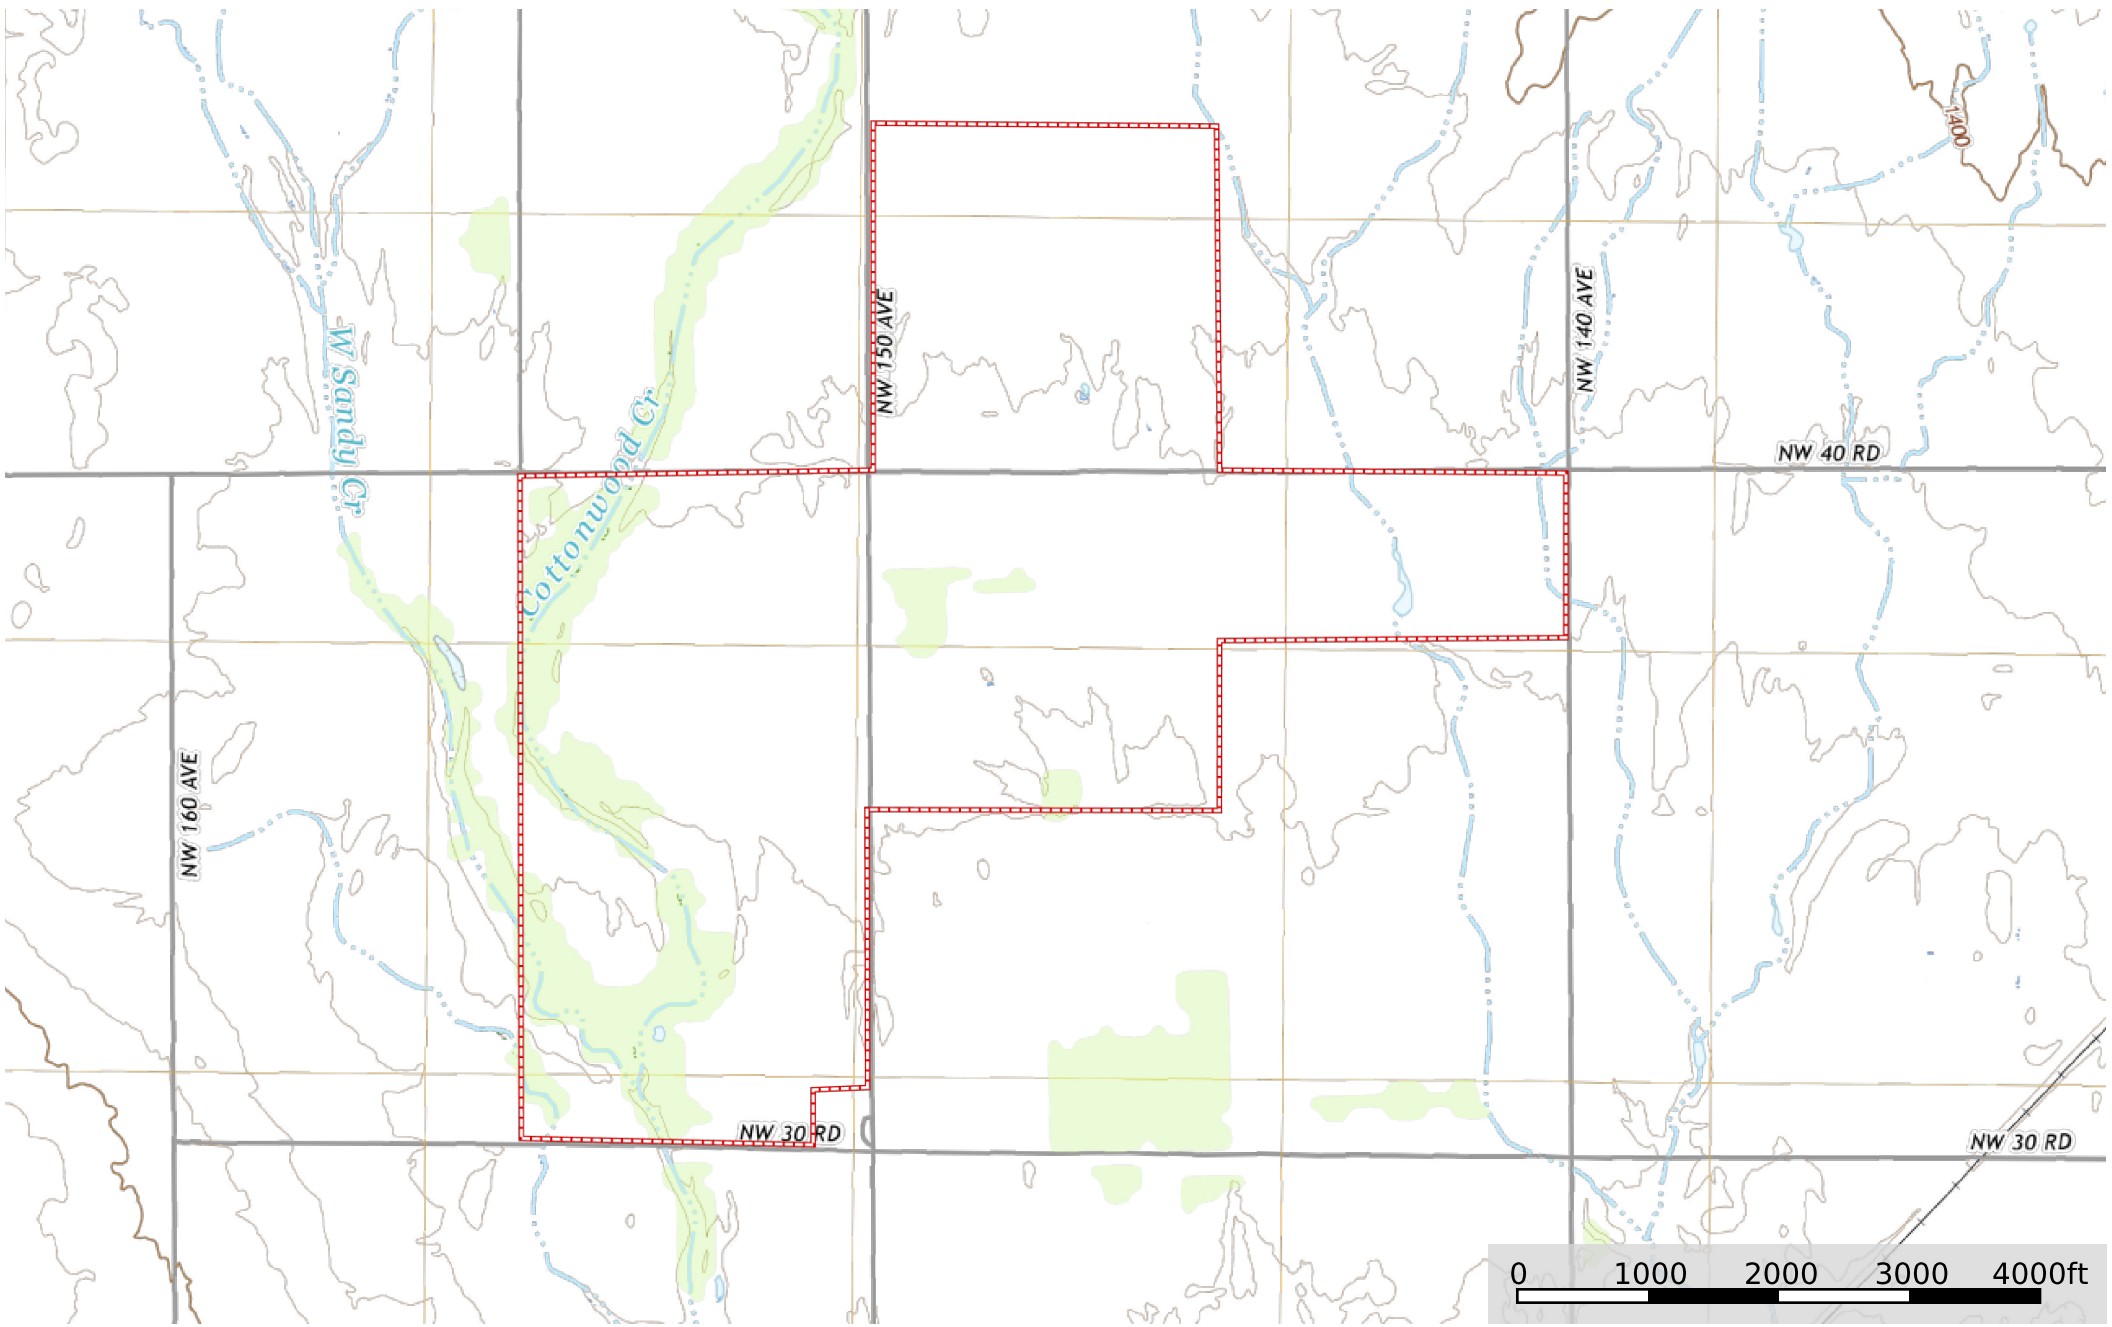

KS - Harper B & S Ranchs LLC 700 ac +/-
Harper County, Kansas, 700 AC +/-

Boundary