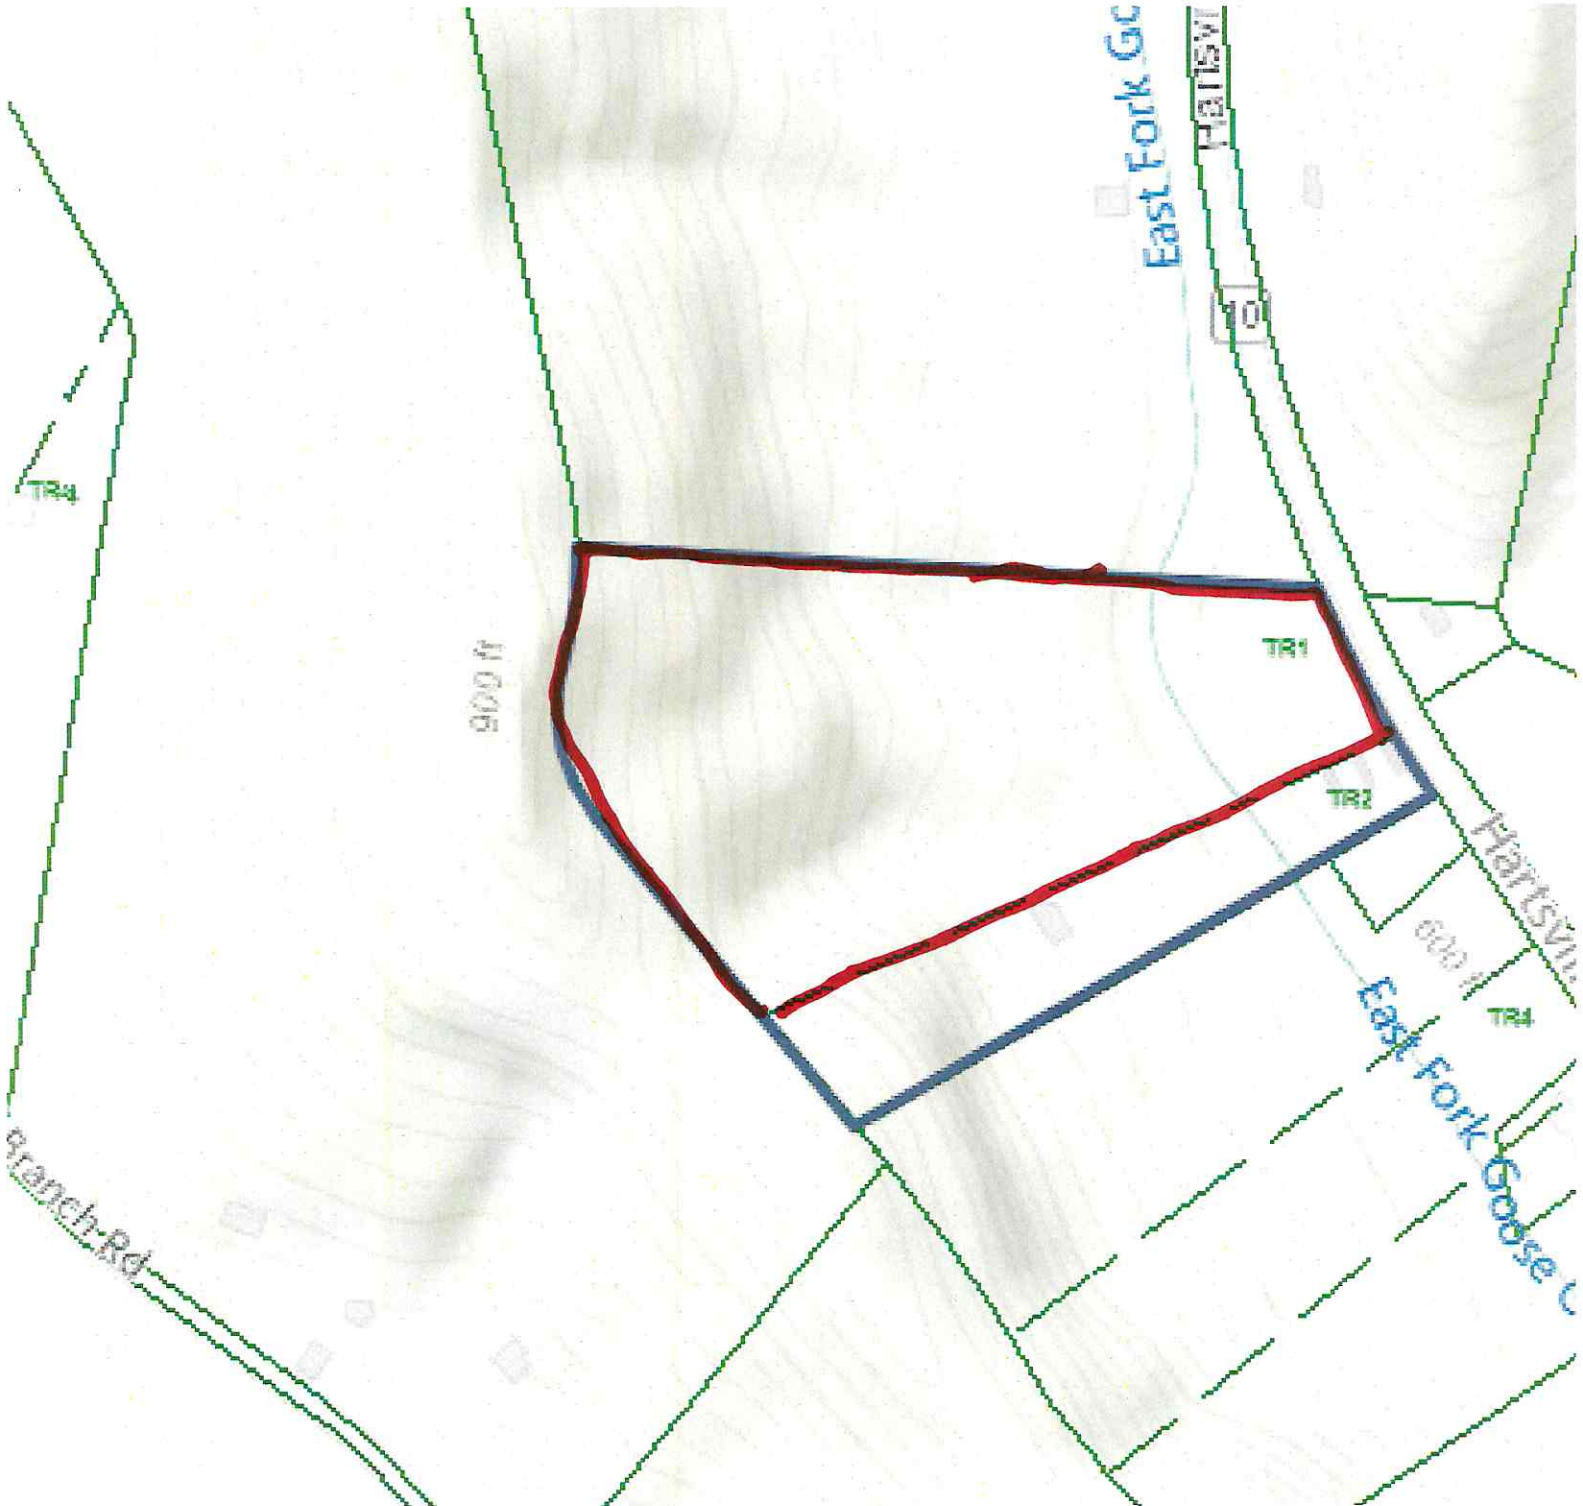

Debra Dodd
No. 1 Quality Realty
931-397-1660
debradodd@no1qualityrealty.com

MLS Tax Suite^{TM}

Powered by CRS Data

Map for Parcel Address: Hartsville Rd TN Parcel ID: 069 027.04