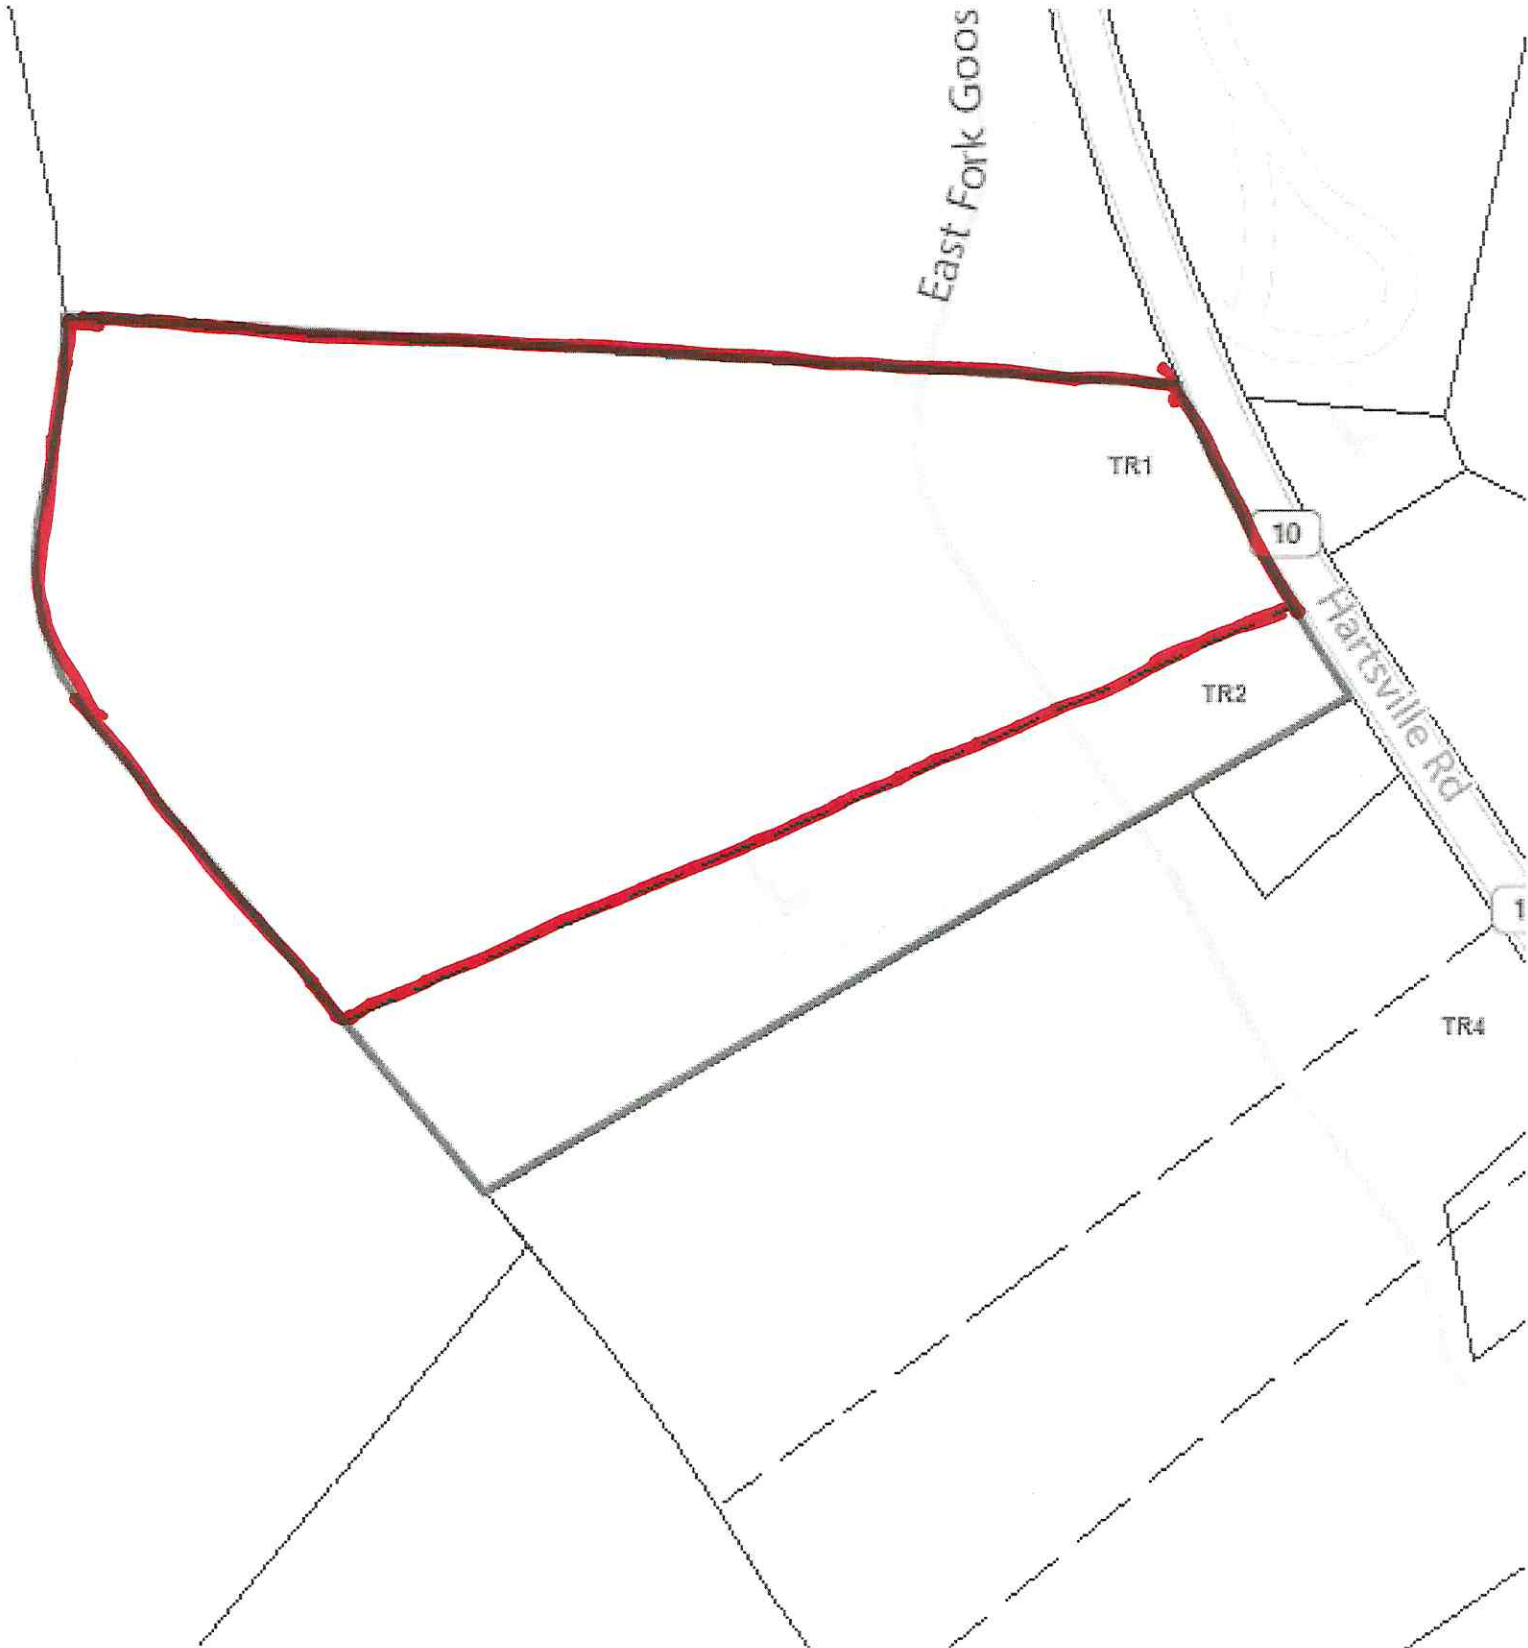

Debra Dodd
No. 1 Quality Realty
931-397-1660
debradodd@no1qualityrealty.com

MLS Tax SuiteTM

Powered by CRS Data

Map for Parcel Address: 3384 Hartsville Rd Lafayette, TN 37083-3552 Parcel ID: 069 027.04

© 2022 HERE, © 2022 Microsoft Corporation
© 2022 Courthouse Retrieval System, Inc. All Rights Reserved.
Information Deemed Reliable But Not Guaranteed.

Debra Dodd
No. 1 Quality Realty
931-397-1660
debradodd@no1qualityrealty.com

MLS Tax Suite™

Powered by CRS Data

Map for Parcel Address: Hartsville Rd TN Parcel ID: 069 027.04

Debra Dodd
No. 1 Quality Realty
931-397-1660
debradodd@no1qualityrealty.com