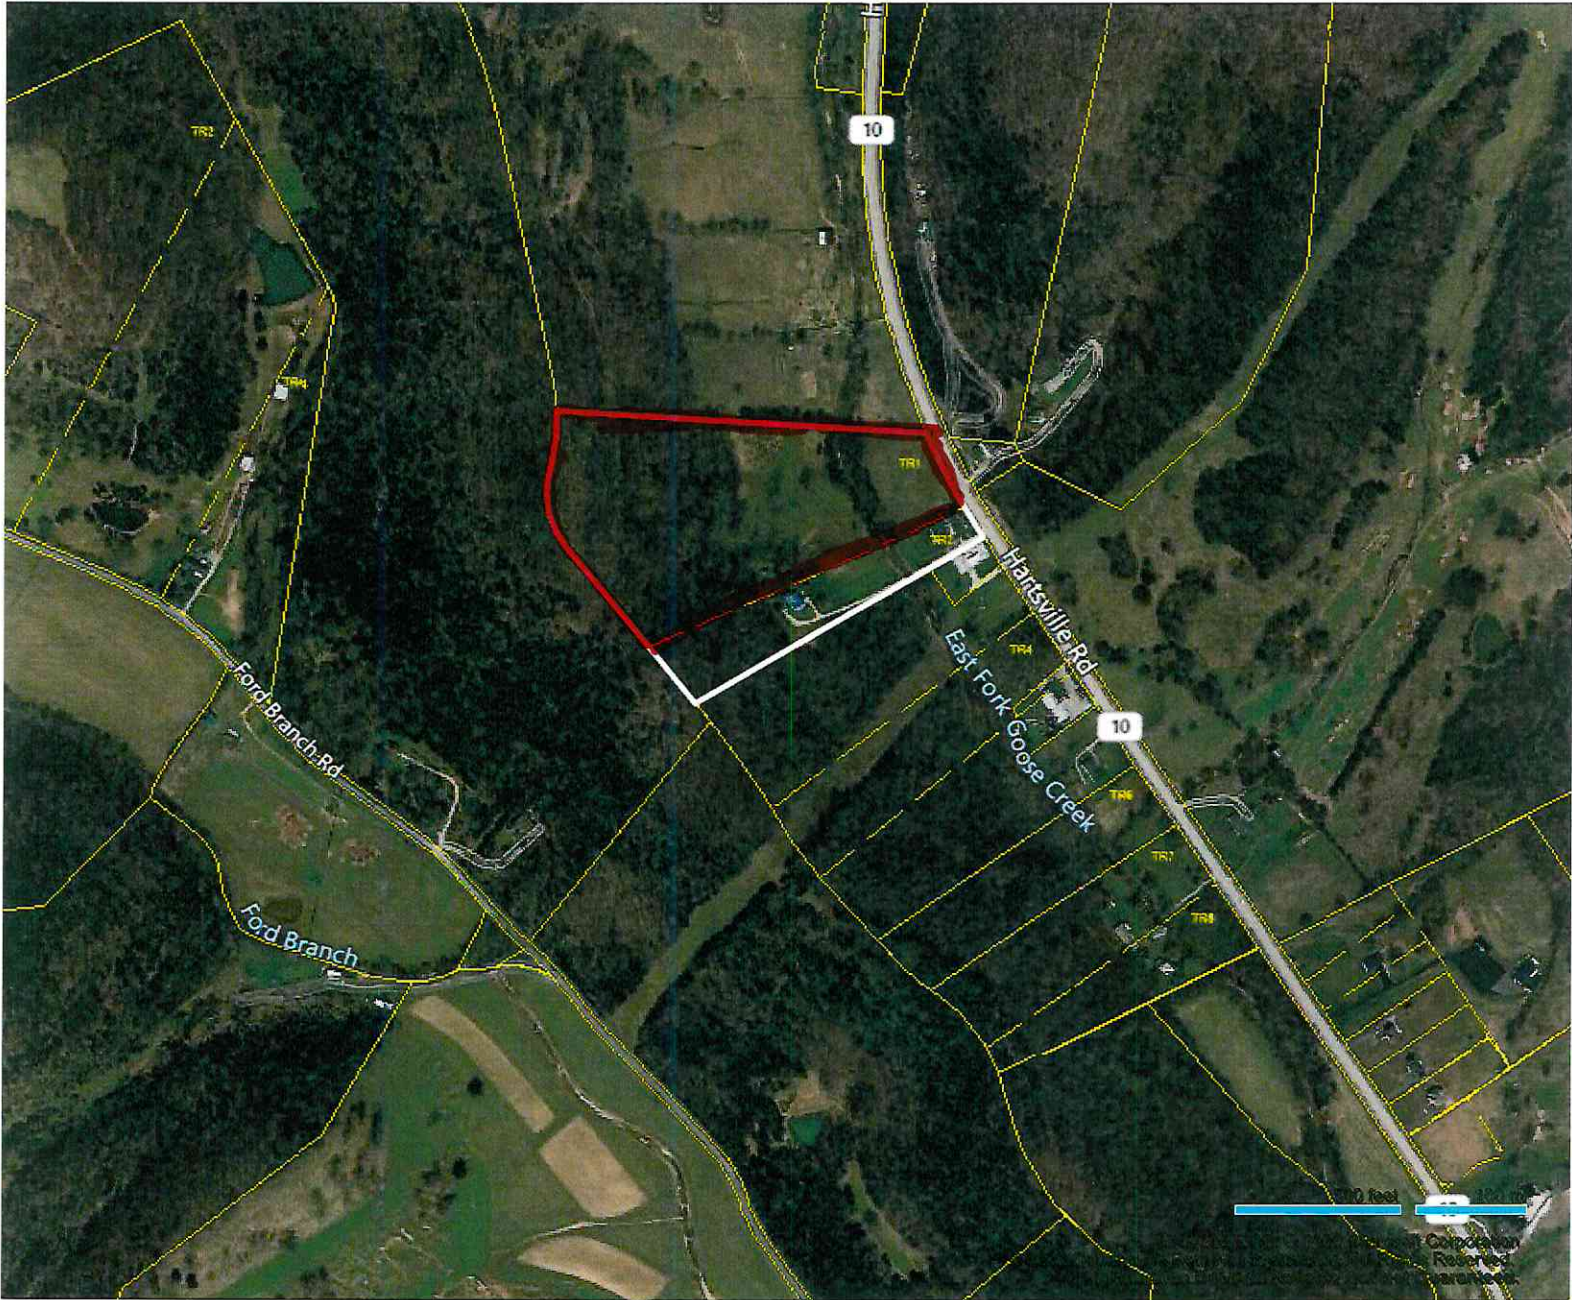

Debra Dodd
No. 1 Quality Realty
931-397-1660
debradodd@no1qualityrealty.com