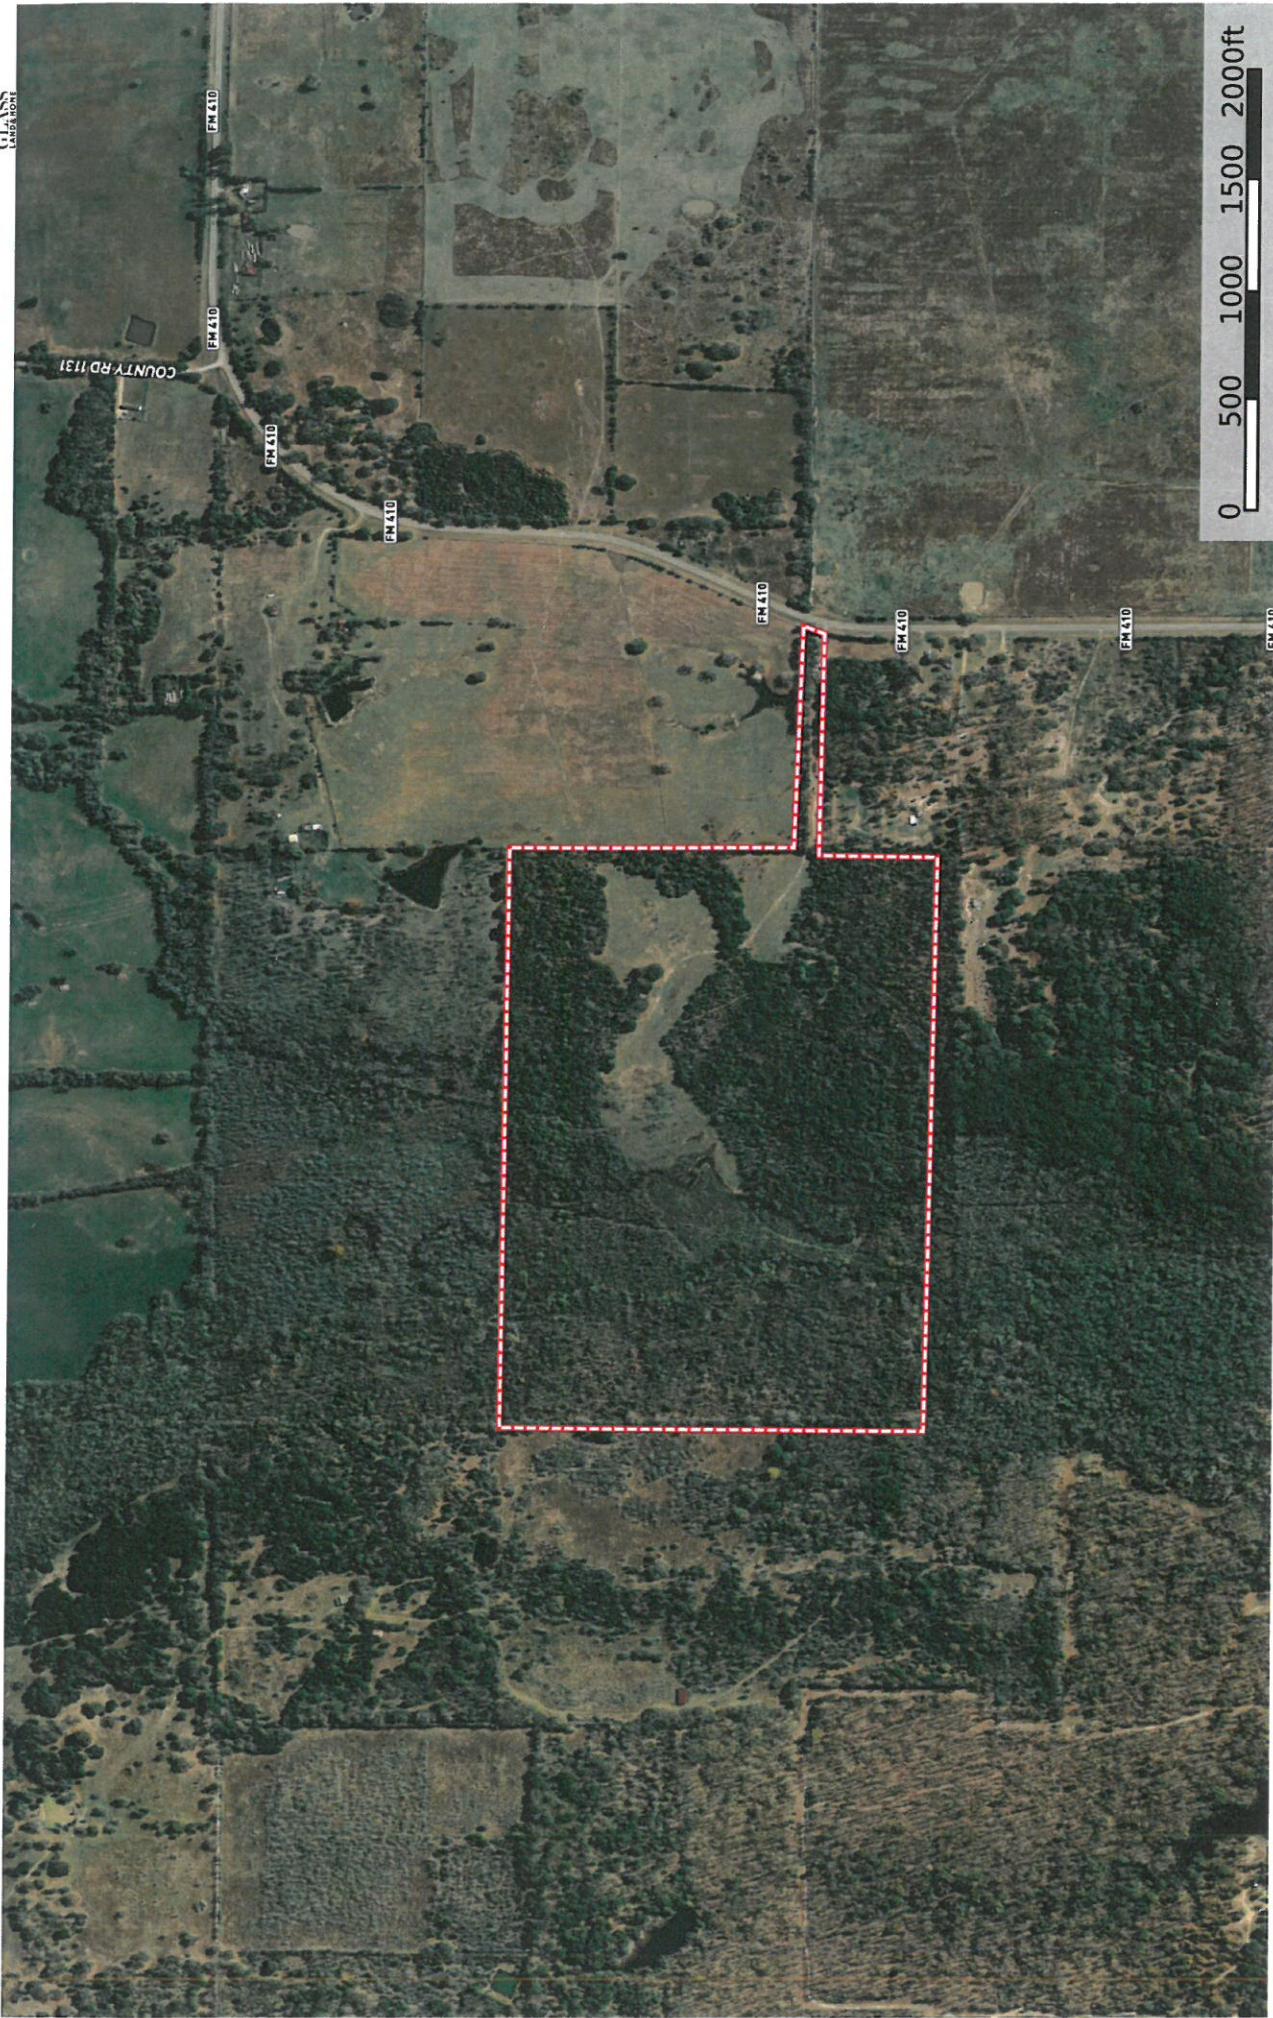

Norwood

Red River County, Red River County, Texas, 120 AC +/-

Boundary

Bryan Glass
P: 903-785-8457

www.glasslandandhome.com

2407 Lamar Ave. Ste A Paris, TX 75460

The information contained herein was obtained from sources deemed to be reliable. Land idSM Services makes no warranties or guarantees as to the completeness or accuracy thereof.