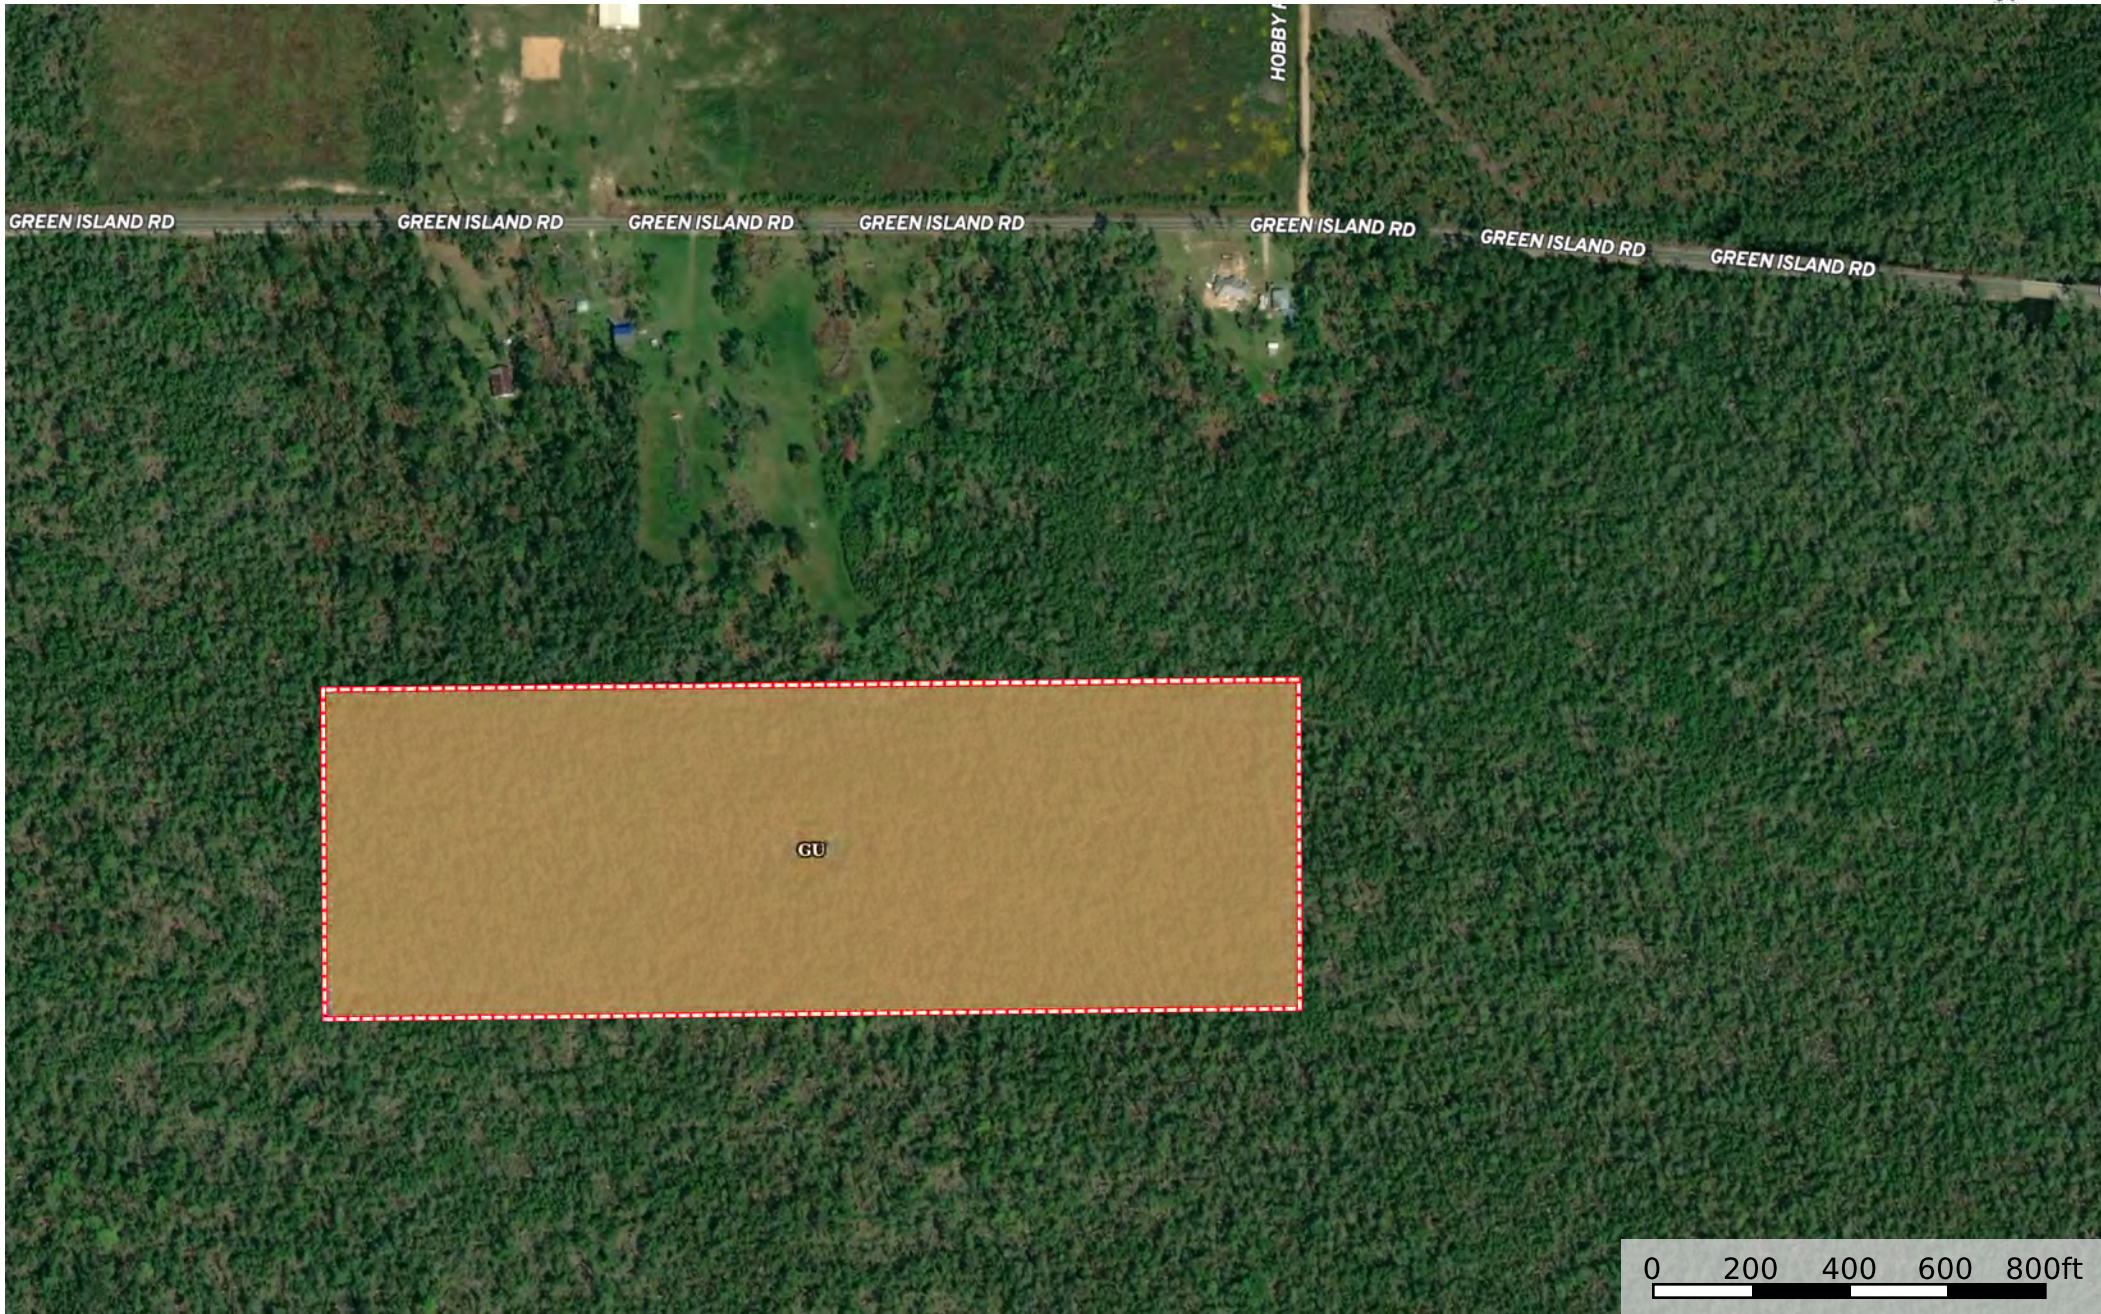

# Green Island Road Tract, Calcasieu Parish, 31 Acres

Calcasieu Parish, Louisiana, 31 AC +/-

 Boundary

|  Boundary 30.48 ac

SOIL CODE	SOIL DESCRIPTION	ACRES	%	CPI	NCCPI	CAP
GU	Guyton and Bienville soils frequently flooded	30.48	100	0	44	5w
TOTALS		30.48(*)	100%	-	44.0	5

(\*) Total acres may differ in the second decimal compared to the sum of each acreage soil. This is due to a round error because we only show the acres of each soil with two decimal.