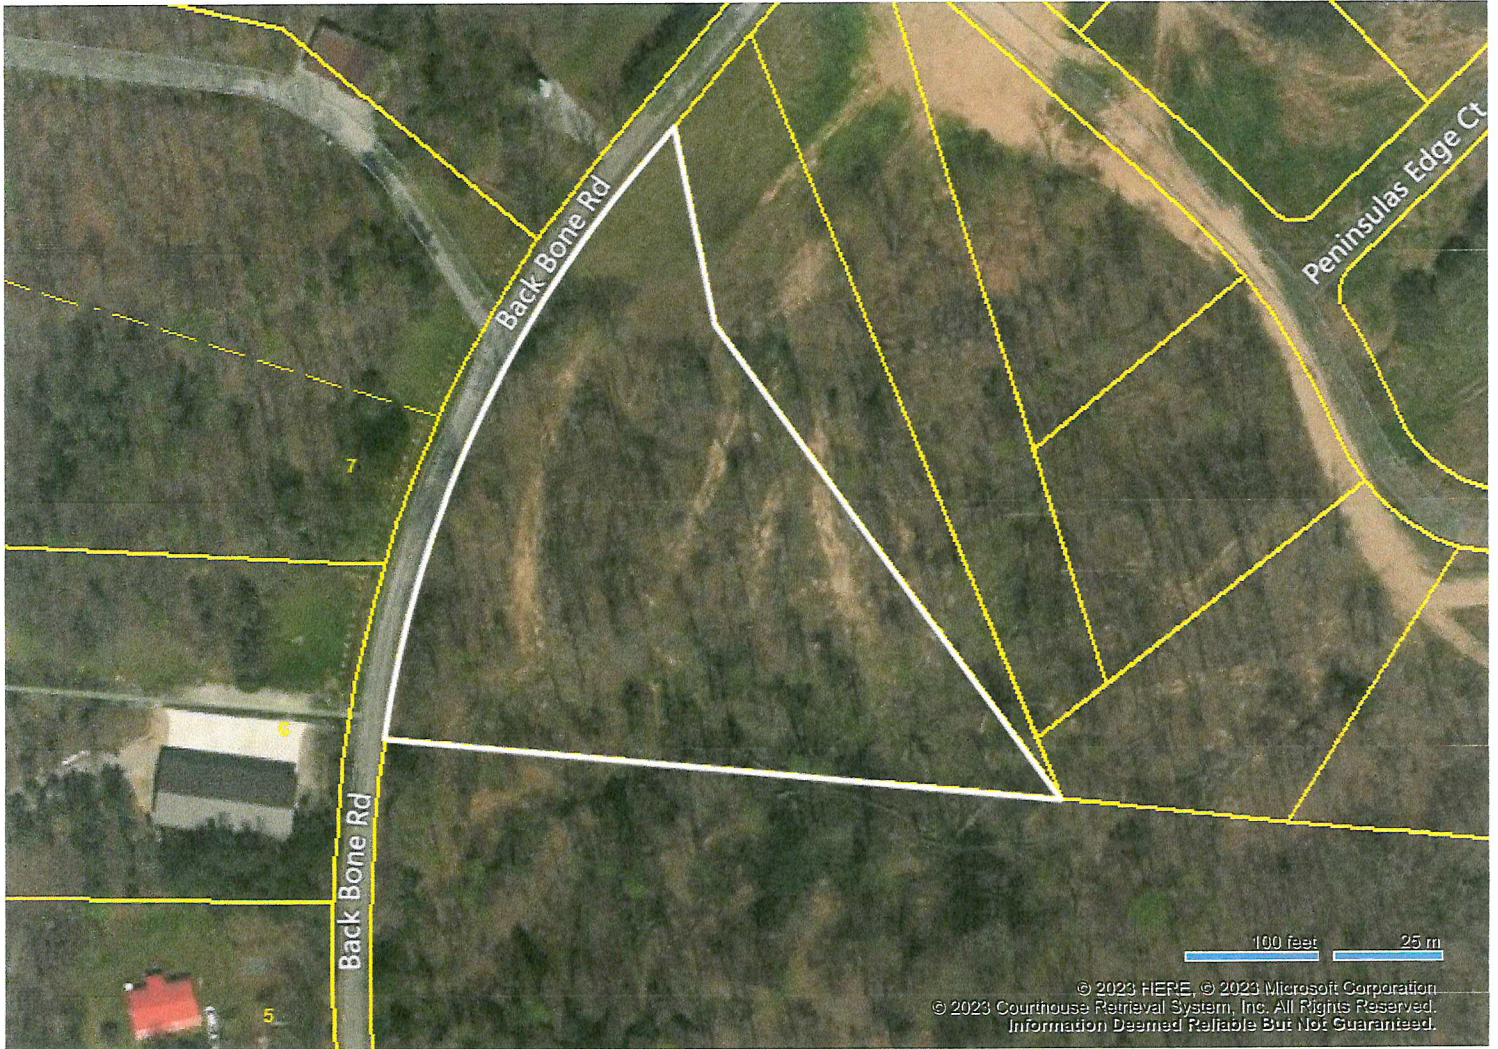

Debra Dodd
No. 1 Quality Realty
951-397-1660
debradodd@no1qualityrealty.com

Map for Parcel Address: Backbone Rd TN Parcel ID: 052 007.00

© 2023 Courthouse Retrieval System, Inc. All Rights Reserved.
Information Deemed Reliable But Not Guaranteed.

Debra Dodd
No. 1 Quality Realty
931-397-1660
debradodd@no1qualityrealty.com

Map for Parcel Address: Backbone Rd TN Parcel ID: 052 007.00

© 2023 HERE, © 2023 Microsoft Corporation
© 2023 Courthouse Retrieval System, Inc. All Rights Reserved.
Information Deemed Reliable But Not Guaranteed. © OpenStreetMap

Map for Parcel Address: Backbone Rd TN Parcel ID: 052 007.00

Debra Dodd
No. 1 Quality Realty
931-397-1660
debradodd@no1qualityrealty.com

Map for Parcel Address: Backbone Rd TN Parcel ID: 052 007.00

© 2023 Courthouse Retrieval System, Inc. All Rights Reserved.
Information Deemed Reliable But Not Guaranteed.