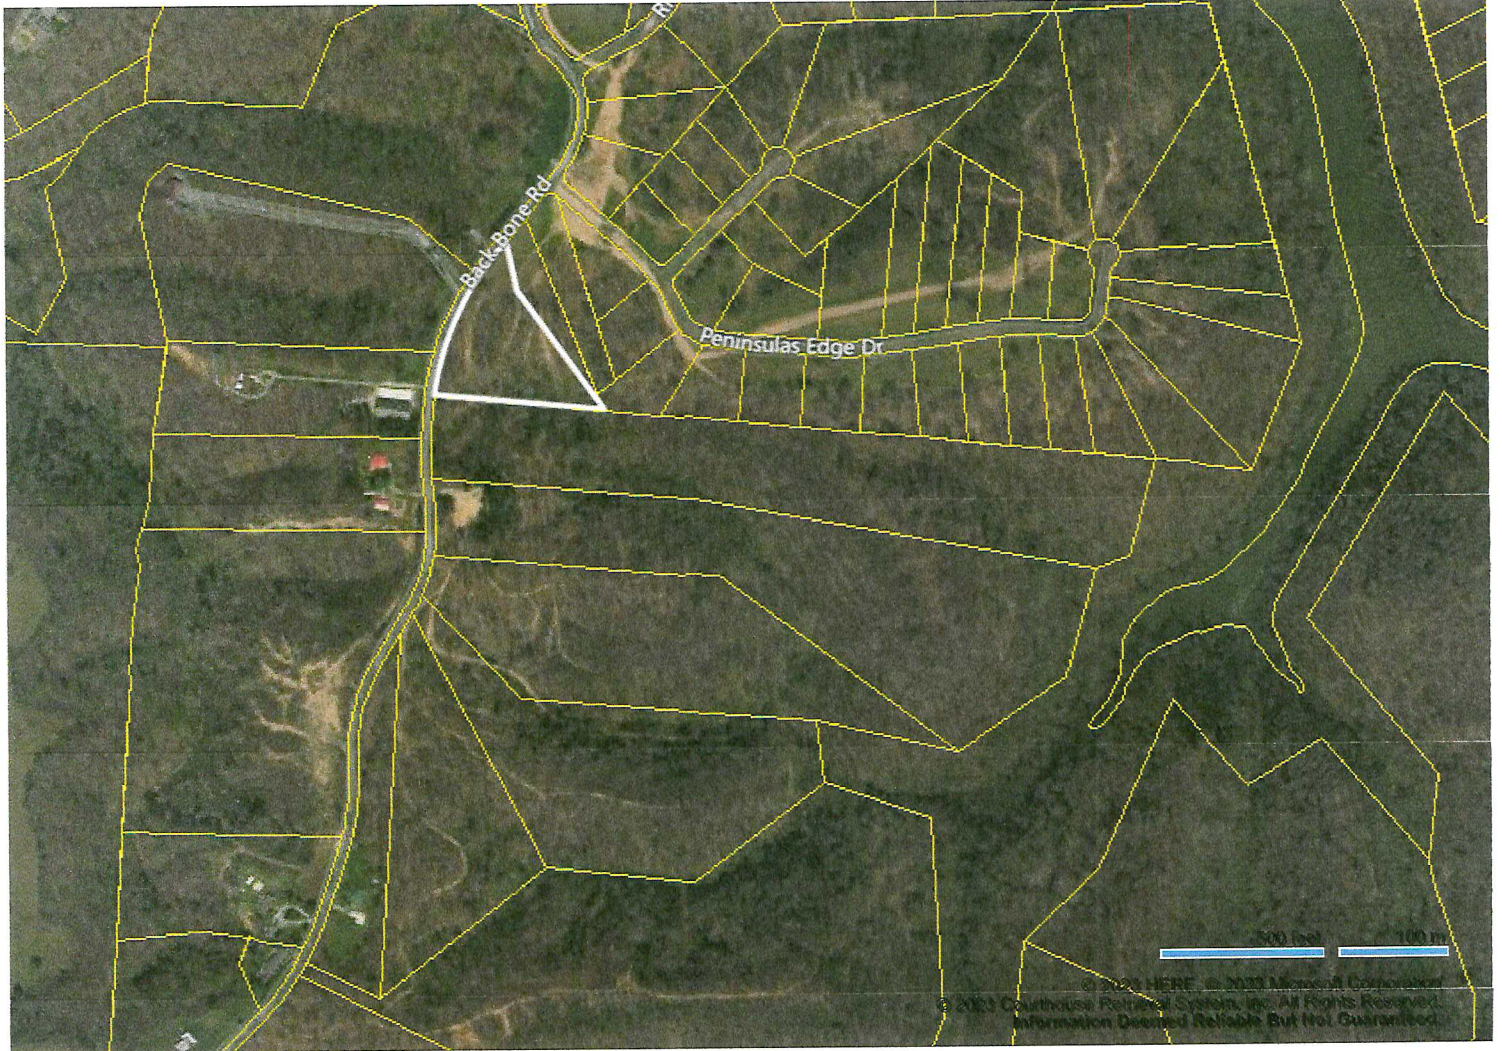

Map for Parcel Address: Backbone Rd TN Parcel ID: 052 007.00

Debra Dodd
No. 1 Quality Realty
931-397-1660
debradodd@no1qualityrealty.com

Map for Parcel Address: Backbone Rd TN Parcel ID: 052 007.00

© 2023 Courthouse Retrieval System, Inc. All Rights Reserved.
Information Deemed Reliable But Not Guaranteed.