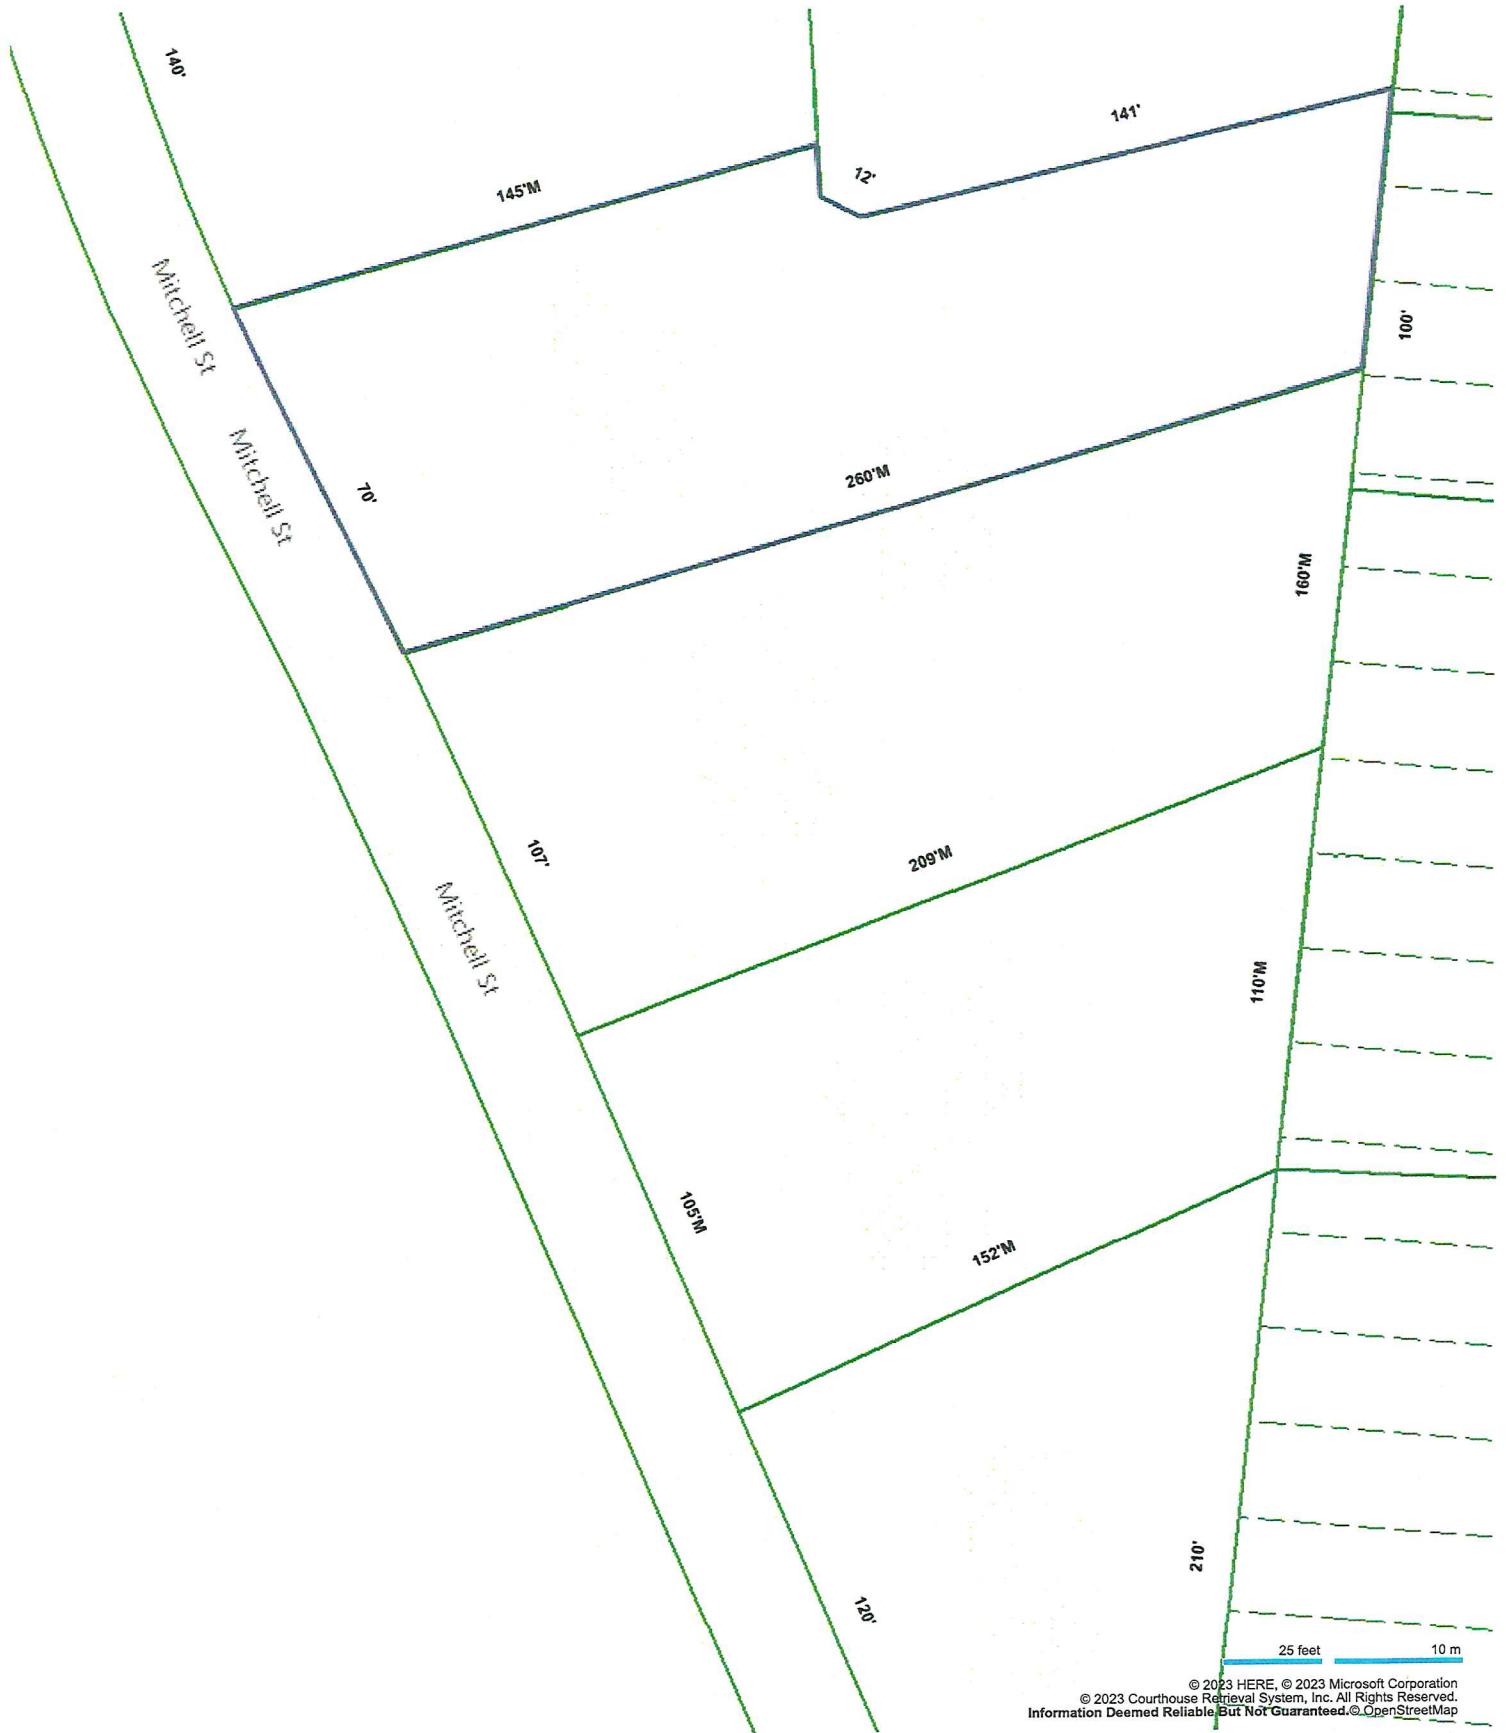

Debra Dodd
No. 1 Quality Realty
931-397-1660
debradodd@no1qualityrealty.com

Map for Parcel Address: 1309 Mitchell St Celina, TN 38551-4049 Parcel ID: 056B B 016.00

MLS Tax SuiteTM
Powered by CRS Data

Debra Dodd
No. 1 Quality Realty
931-397-1660
debradodd@no1qualityrealty.com

Map for Parcel Address: 1309 Mitchell St Celina, TN 38551-4049 Parcel ID: 056B B 016.00

© 2023 HERE, © 2023 Microsoft Corporation
© 2023 Courthouse Retrieval System, Inc. All Rights Reserved.
Information Deemed Reliable, But Not Guaranteed. © OpenStreetMap

Debra Dodd
No. 1 Quality Realty
931-397-1660
debradodd@no1qualityrealty.com

Map for Parcel Address: 1309 Mitchell St Celina, TN 38551-4049 Parcel ID: 056B B 016.00