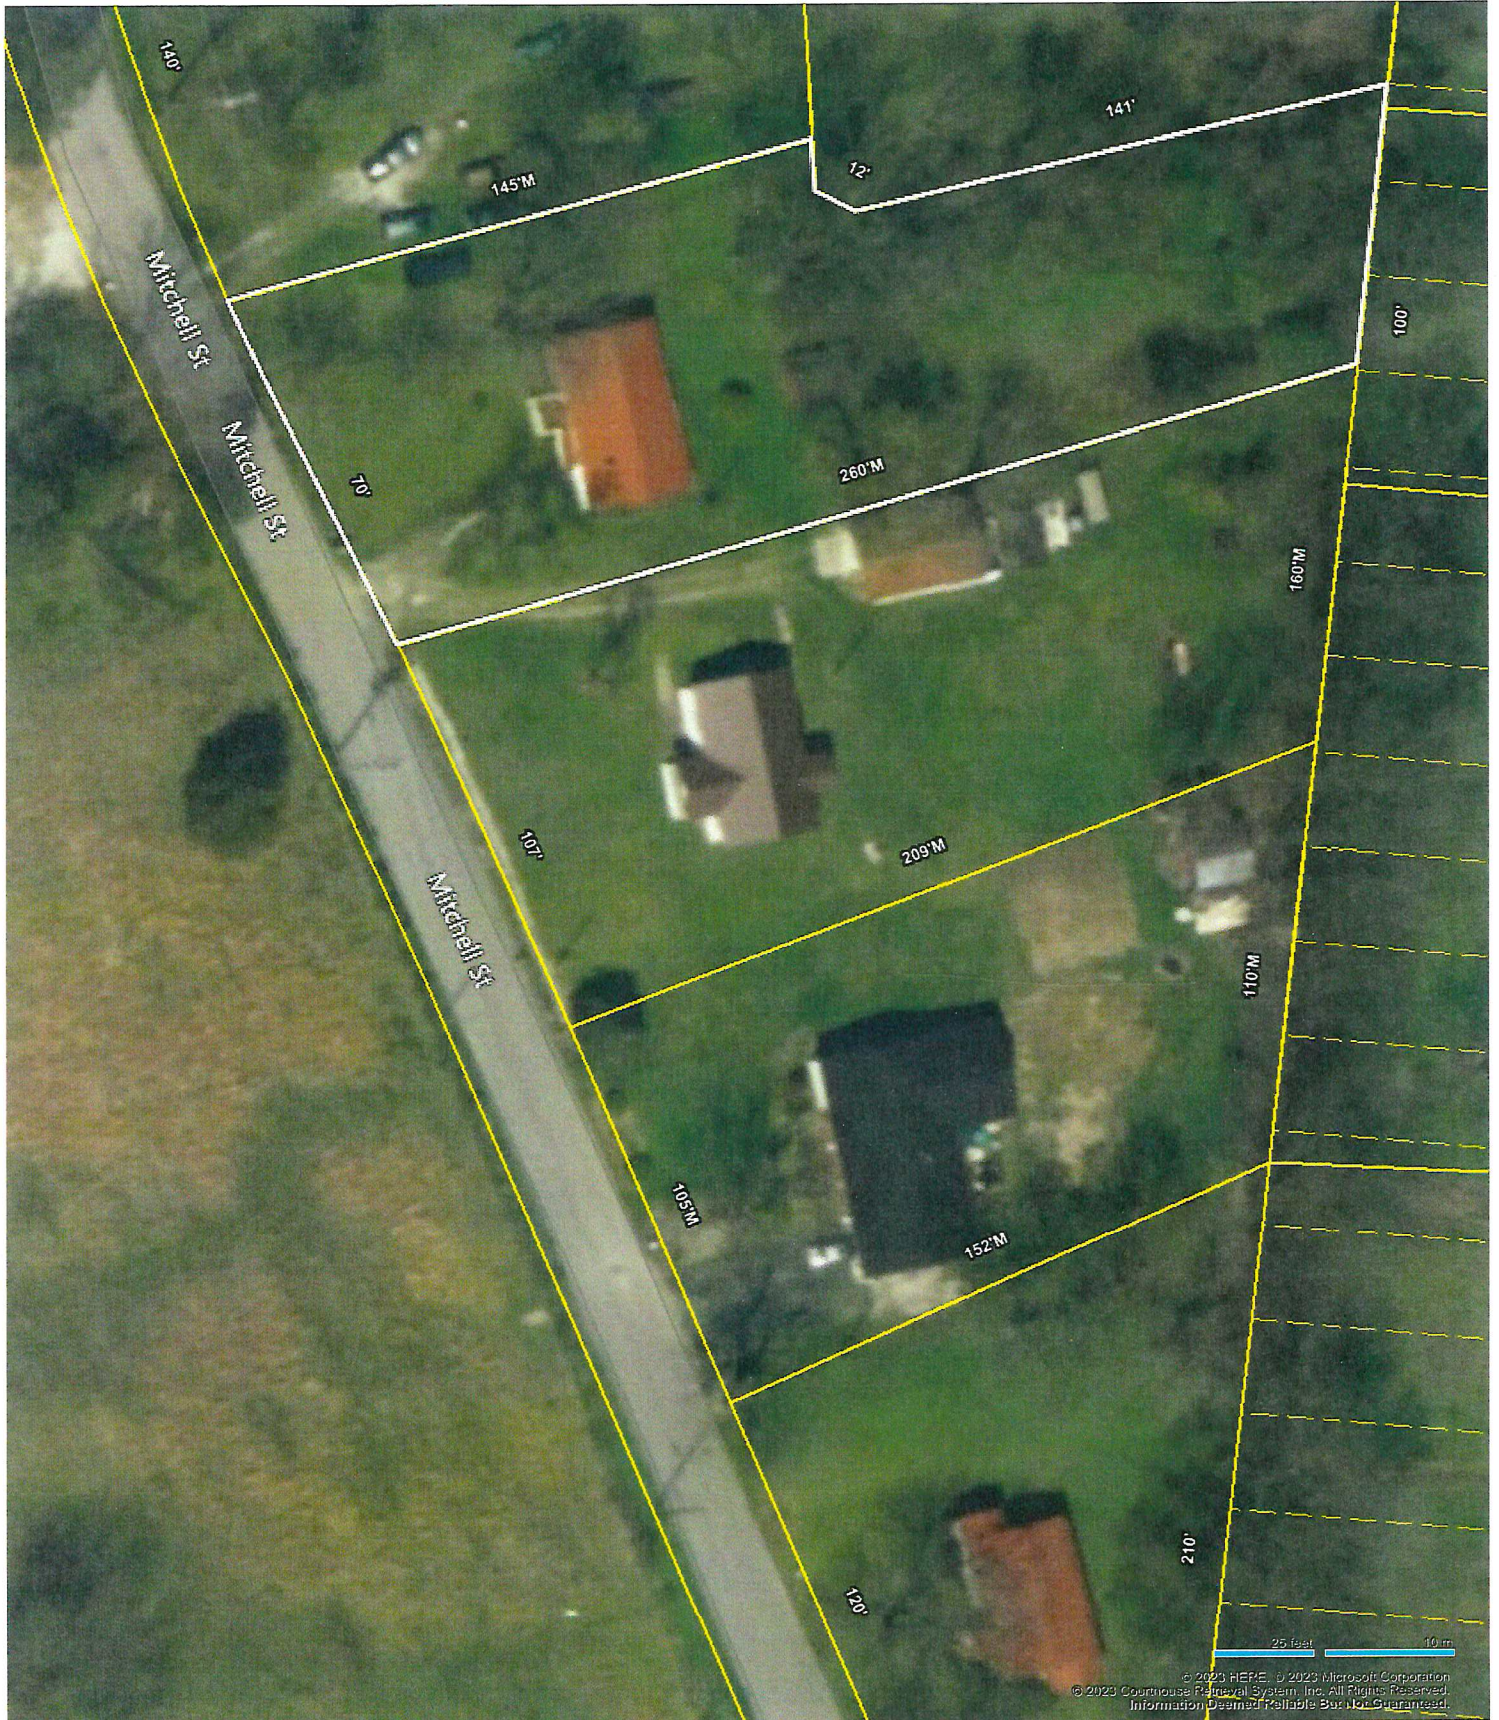

Debra Dodd
No. 1 Quality Realty
931-397-1660
debradodd@no1qualityrealty.com

Map for Parcel Address: 1309 Mitchell St Celina, TN 38551-4049 Parcel ID: 056B B 016.00

MLS Tax SuiteTM
Powered by CRS Data

Debra Dodd
No. 1 Quality Realty
931-397-1660
debradodd@no1qualityrealty.com

Map for Parcel Address: 1309 Mitchell St Celina, TN 38551-4049 Parcel ID: 056B B 016.00

© 2023 HERE, © 2023 Microsoft Corporation
© 2023 Courthouse Retrieval System, Inc. All Rights Reserved.
Information Deemed Reliable, But Not Guaranteed. © OpenStreetMap

Debra Dodd
No. 1 Quality Realty
931-397-1660
debradodd@no1qualityrealty.com

Map for Parcel Address: 1309 Mitchell St Celina, TN 38551-4049 Parcel ID: 056B B 016.00