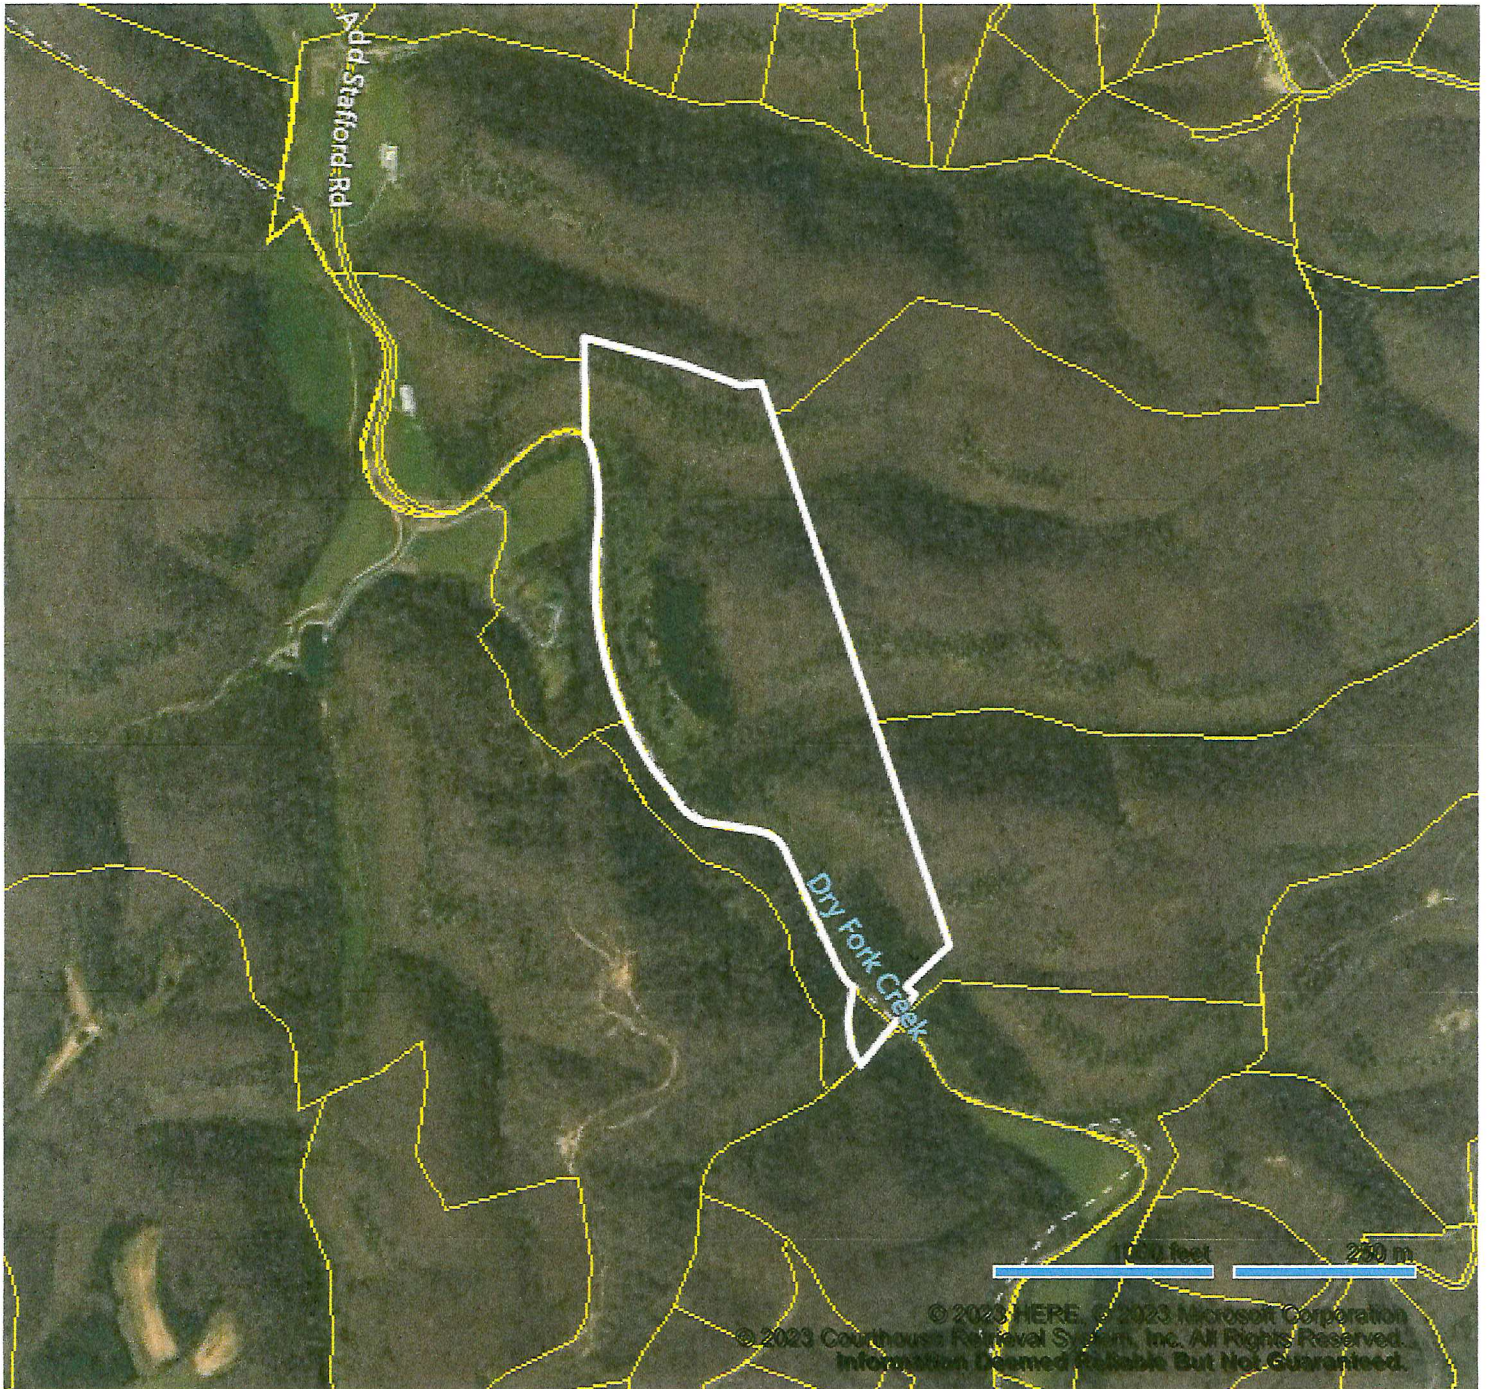

Debra Dodd
No. 1 Quality Realty
931-397-1660
debradodd@no1qualityrealty.com

MLS Tax Suite™

Powered by CRS Data

Map for Parcel Address: Add Stafford Rd TN Parcel ID: 088 003.01

© 2023 Courthouse Retrieval System, Inc. All Rights Reserved.
Information Deemed Reliable But Not Guaranteed.