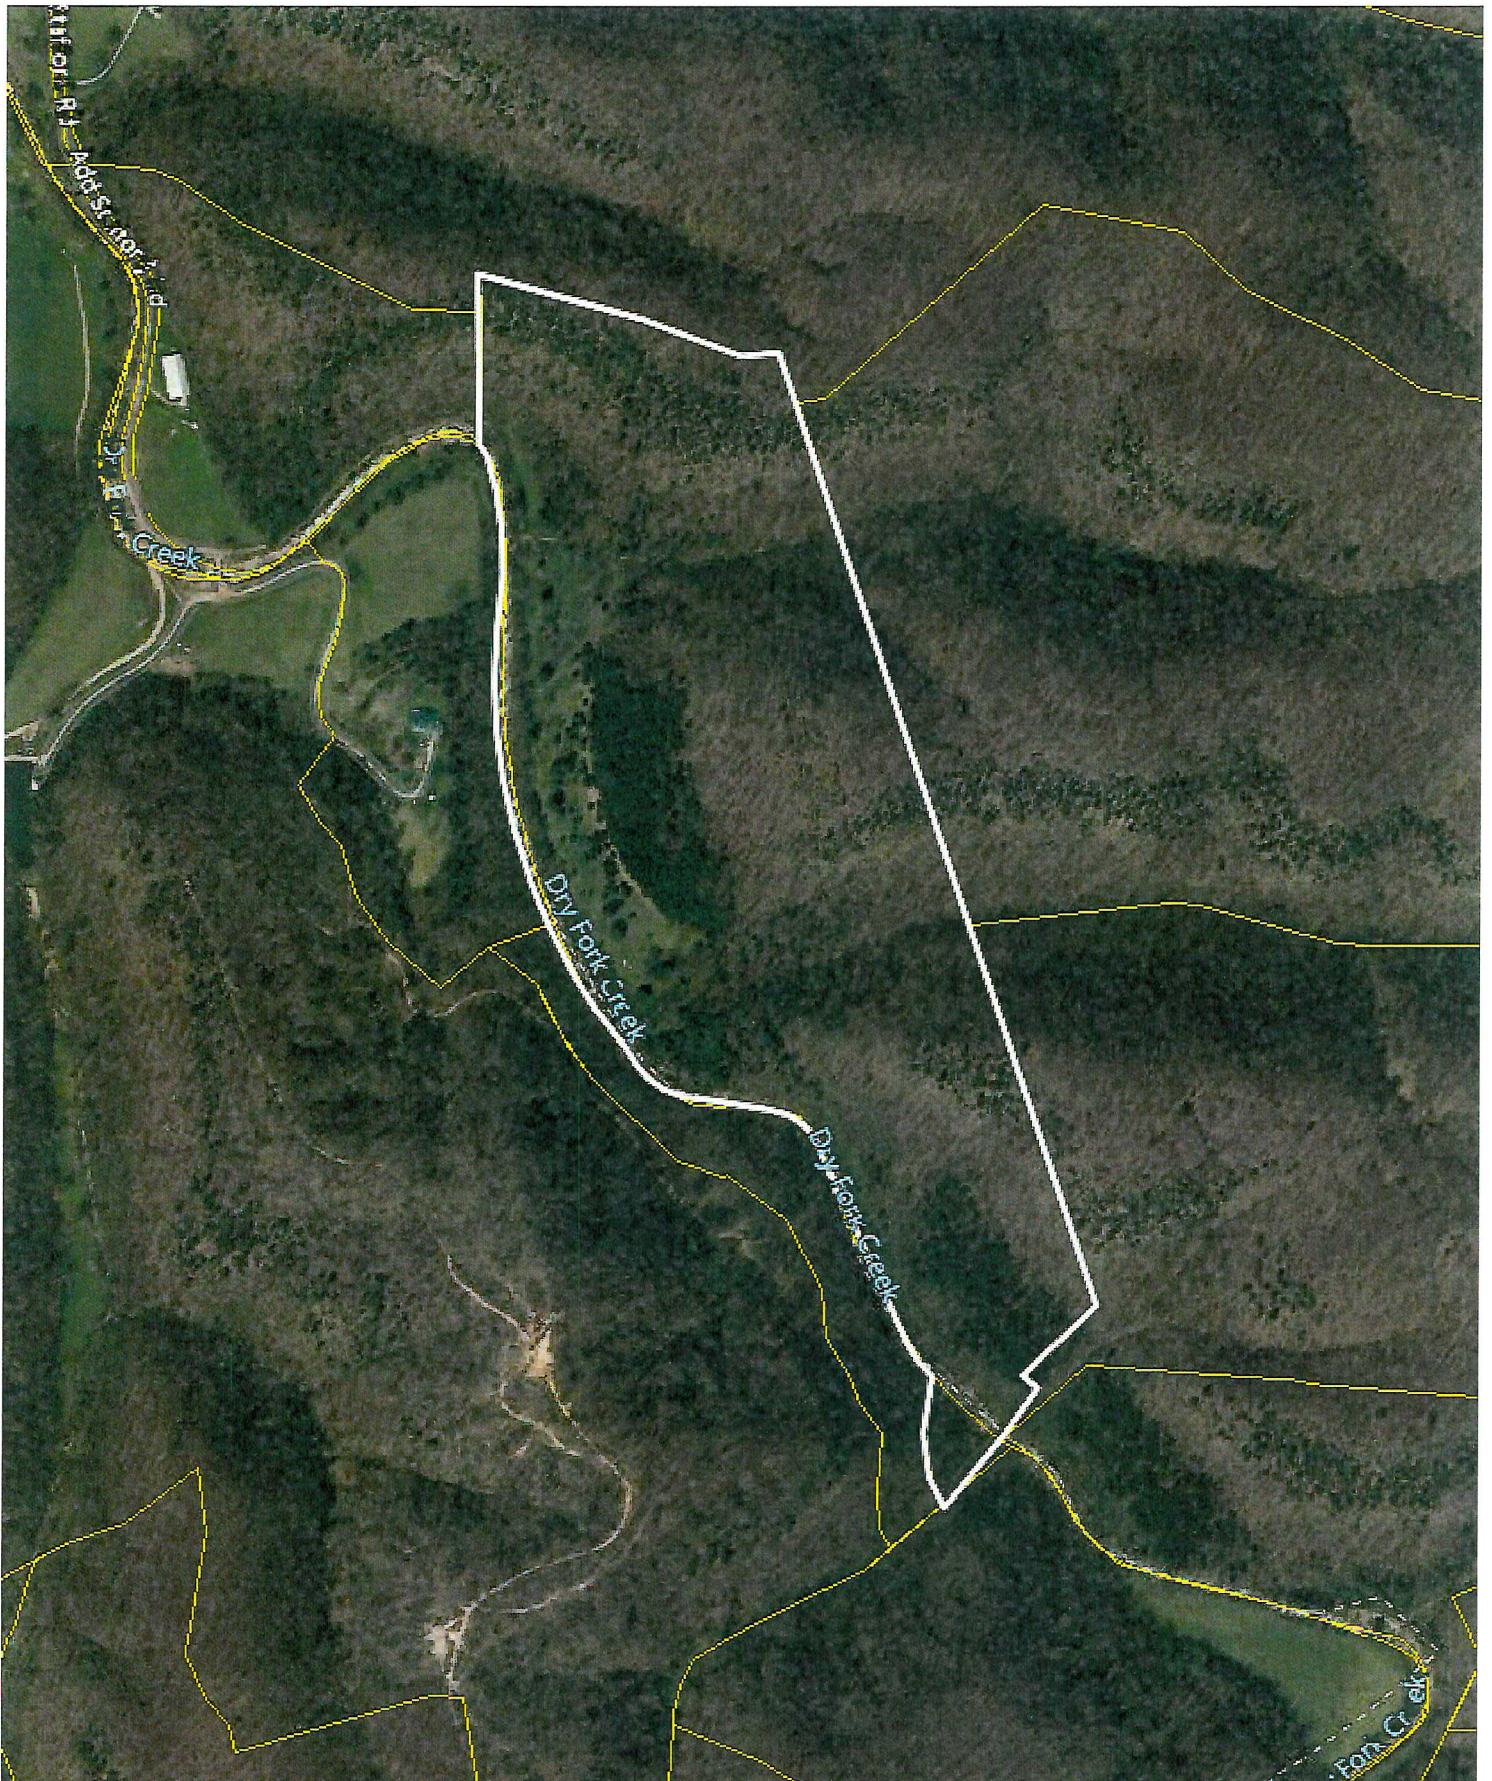

Debra Dodd
No. 1 Quality Realty
931-397-1660
debradodd@no1qualityrealty.com

Map for Parcel Address: Add Stafford Rd TN Parcel ID: 088 003.01

Debra Dodd
No. 1 Quality Realty
931-397-1660
debradodd@no1qualityrealty.com

Map for Parcel Address: Add Stafford Rd TN Parcel ID: 088 003.01

© 2023 HERE, © 2023 Microsoft Corporation
© 2023 Courthouse Retrieval System, Inc. All Rights Reserved.
Information Deemed Reliable But Not Guaranteed. © OpenStreetMap

© 2023 Courthouse Retrieval System, Inc. All Rights Reserved.
Information Deemed Reliable But Not Guaranteed.

Debra Dodd
No. 1 Quality Realty
931-397-1660
debradodd@no1qualityrealty.com

Map for Parcel Address: Add Stafford Rd TN Parcel ID: 088 003.01