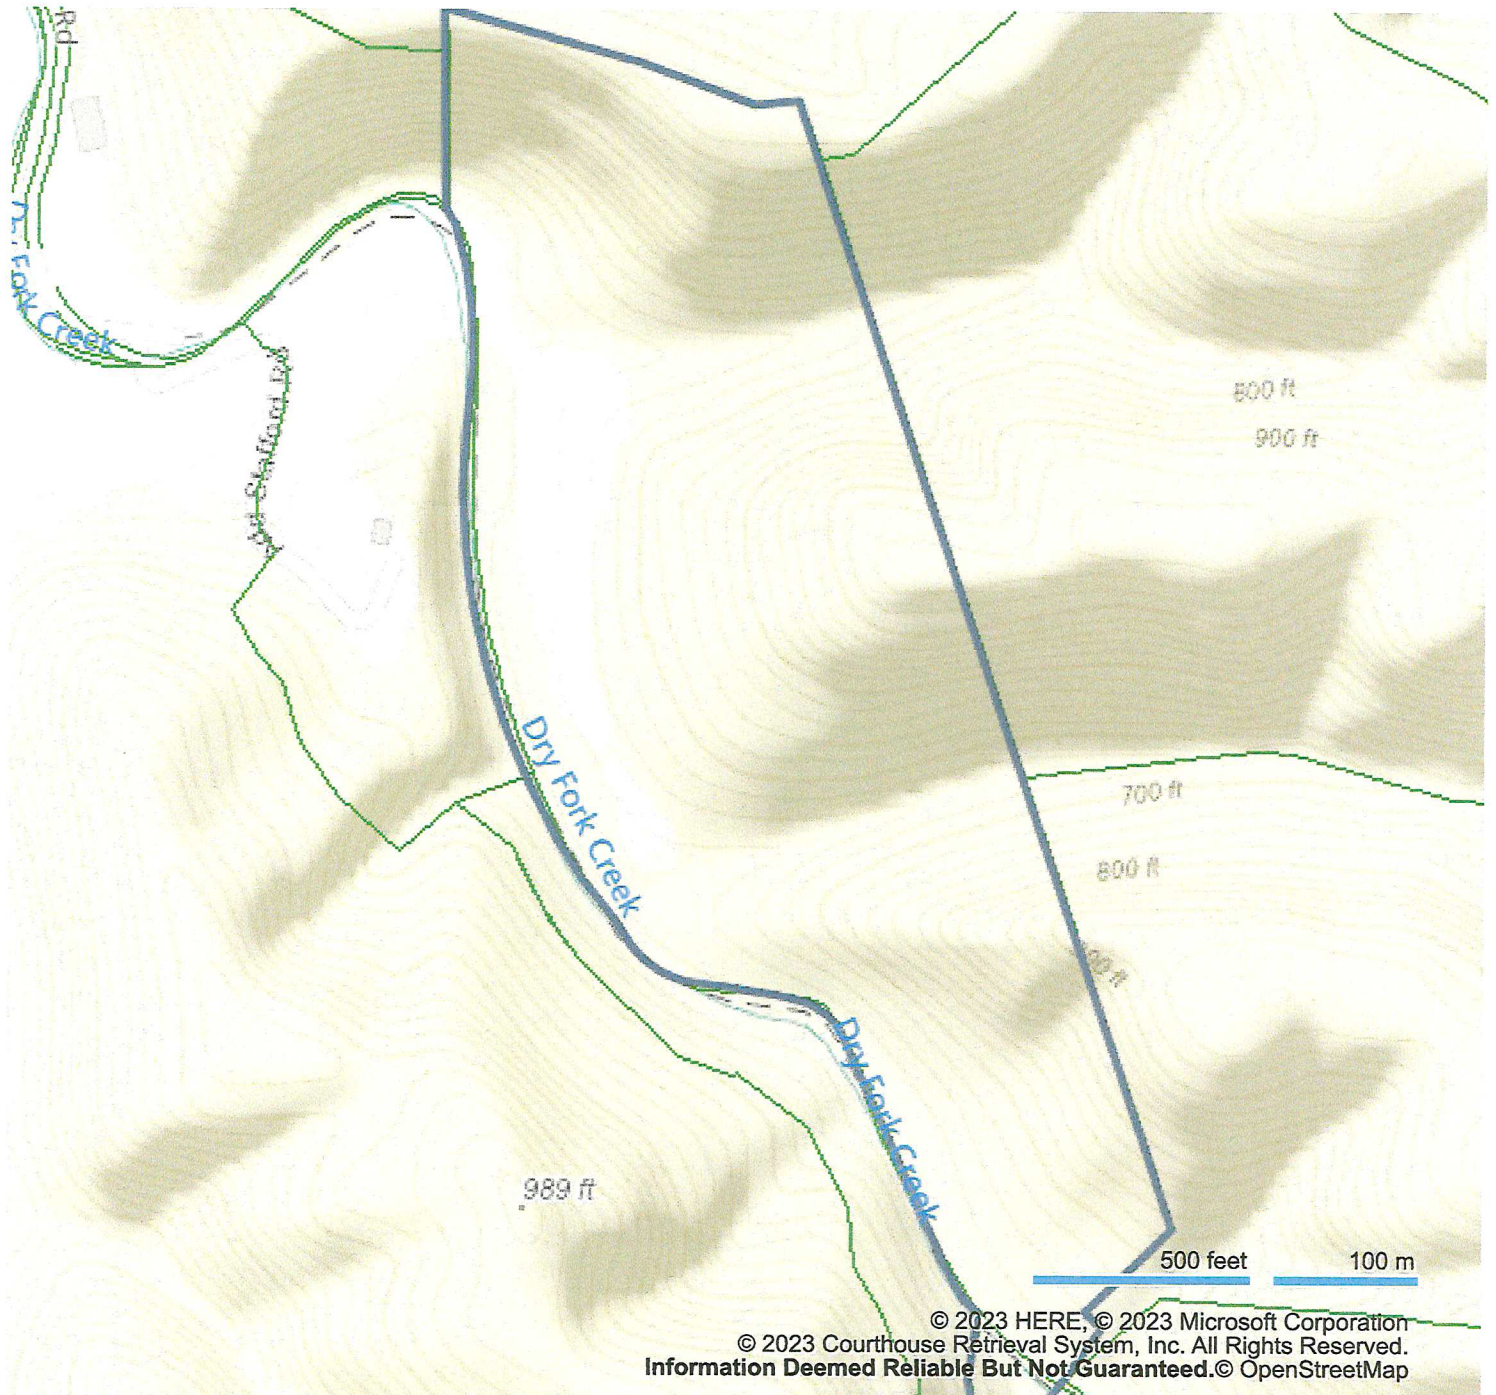

© 2023 HERE, © 2023 Microsoft Corporation
© 2023 Courthouse Retrieval System, Inc. All Rights Reserved.
Information Deemed Reliable But Not Guaranteed. © OpenStreetMap

© 2023 Courthouse Retrieval System, Inc. All Rights Reserved.
Information Deemed Reliable But Not Guaranteed.