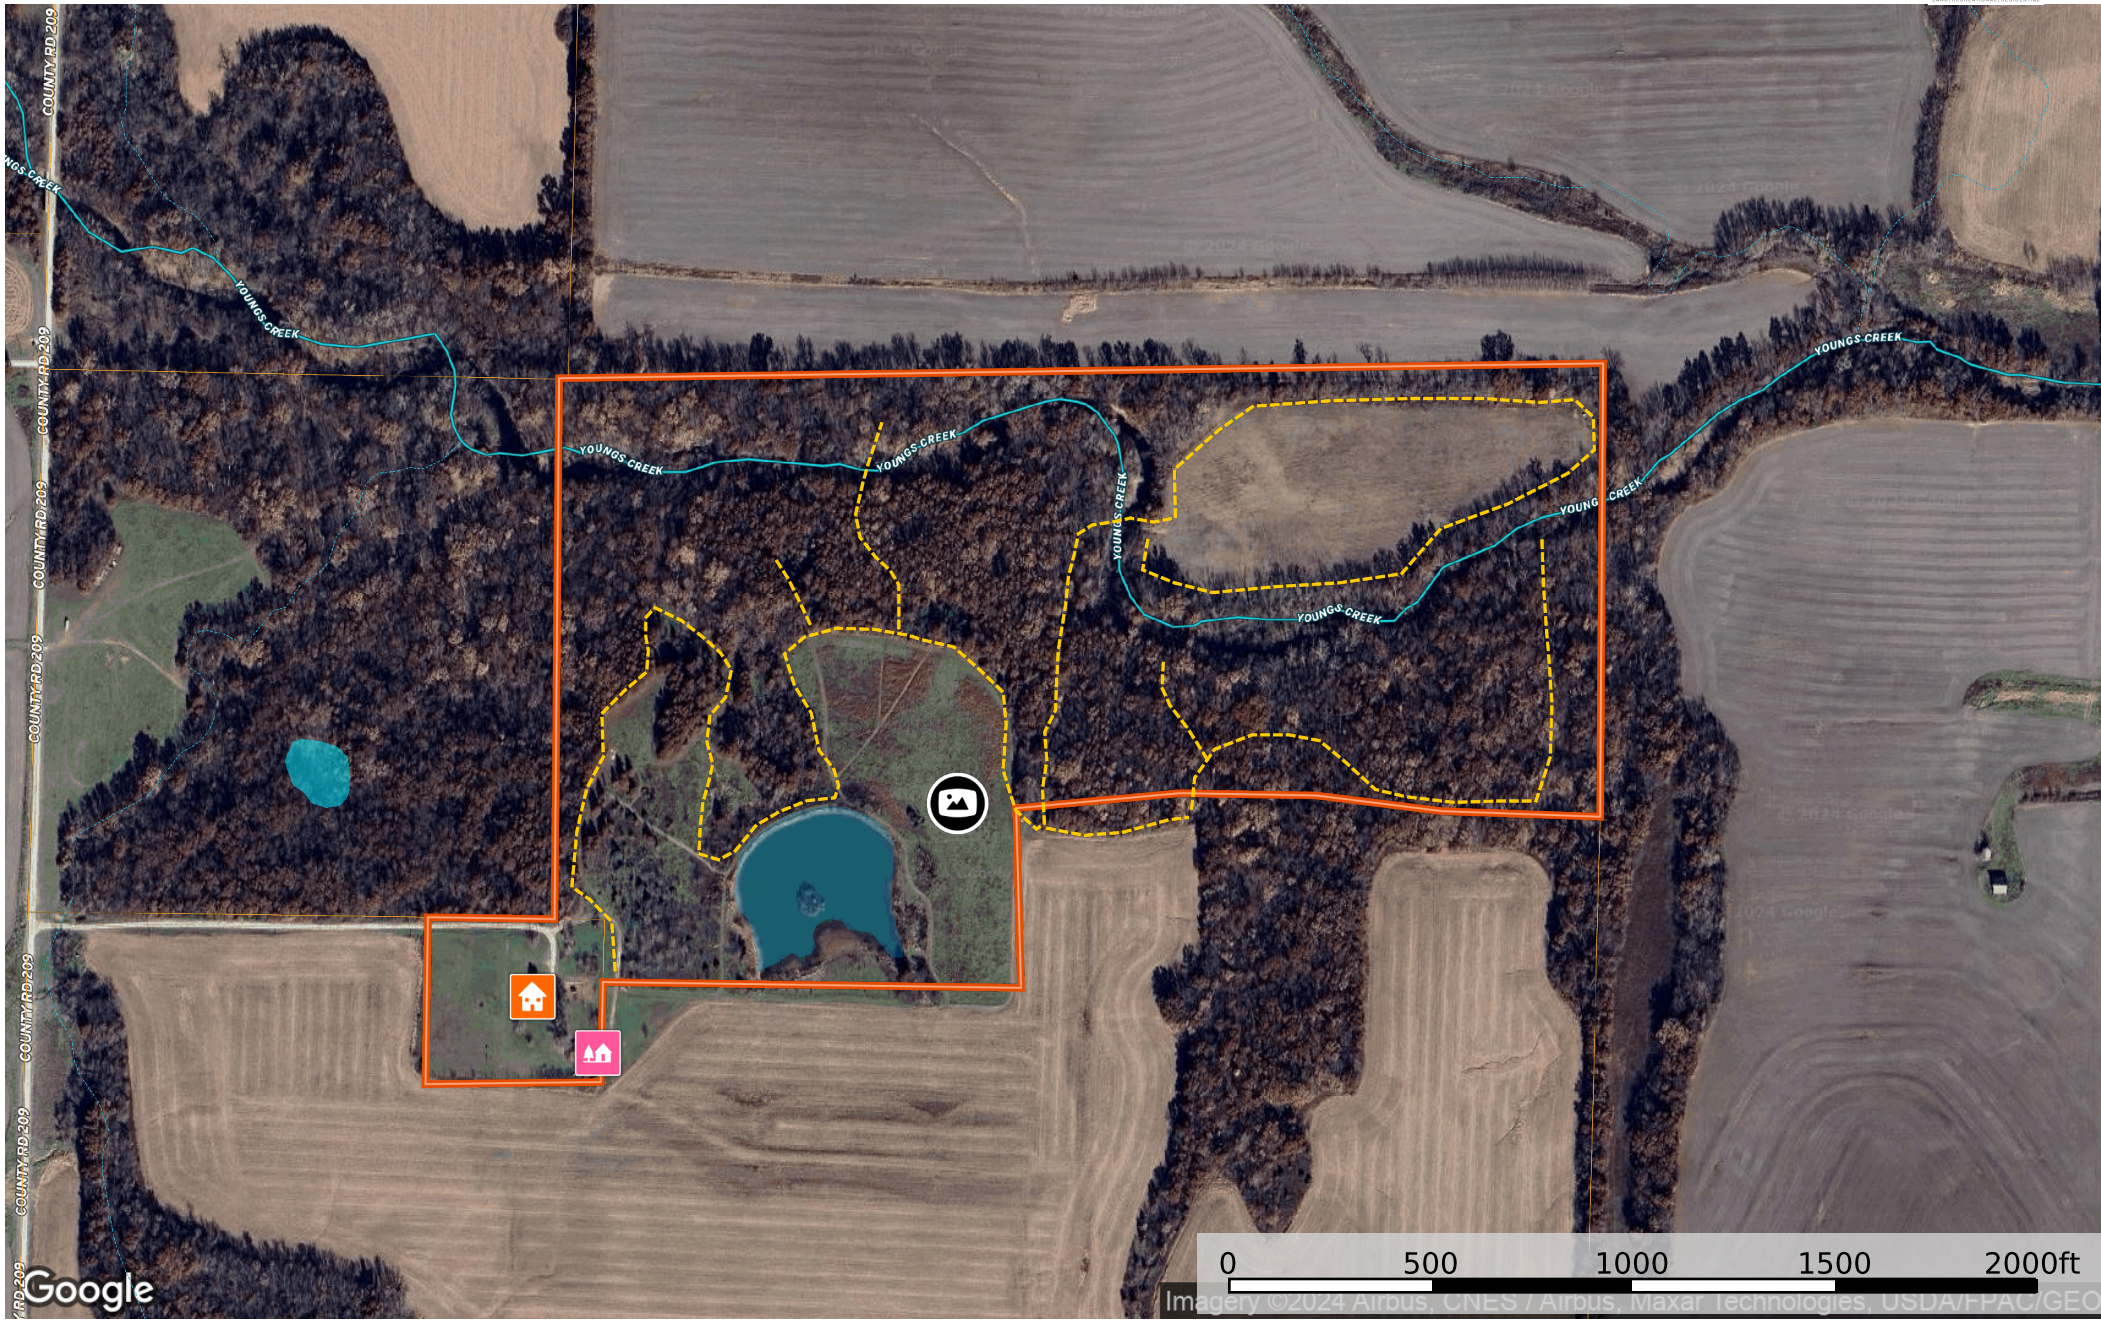

Audrain 76

Audrain County, Missouri, 76 AC +/-

- Cabin
- House
- Panoramic View
- Road / Trail
- Pond / Tank
- Boundary 1
- Stream, Intermittent
- River/Creek
- Water Body

Jesse Klingler
P: (636) 699-5208
640 Cepi Drive, Suite 100 Chesterfield, MO 63005