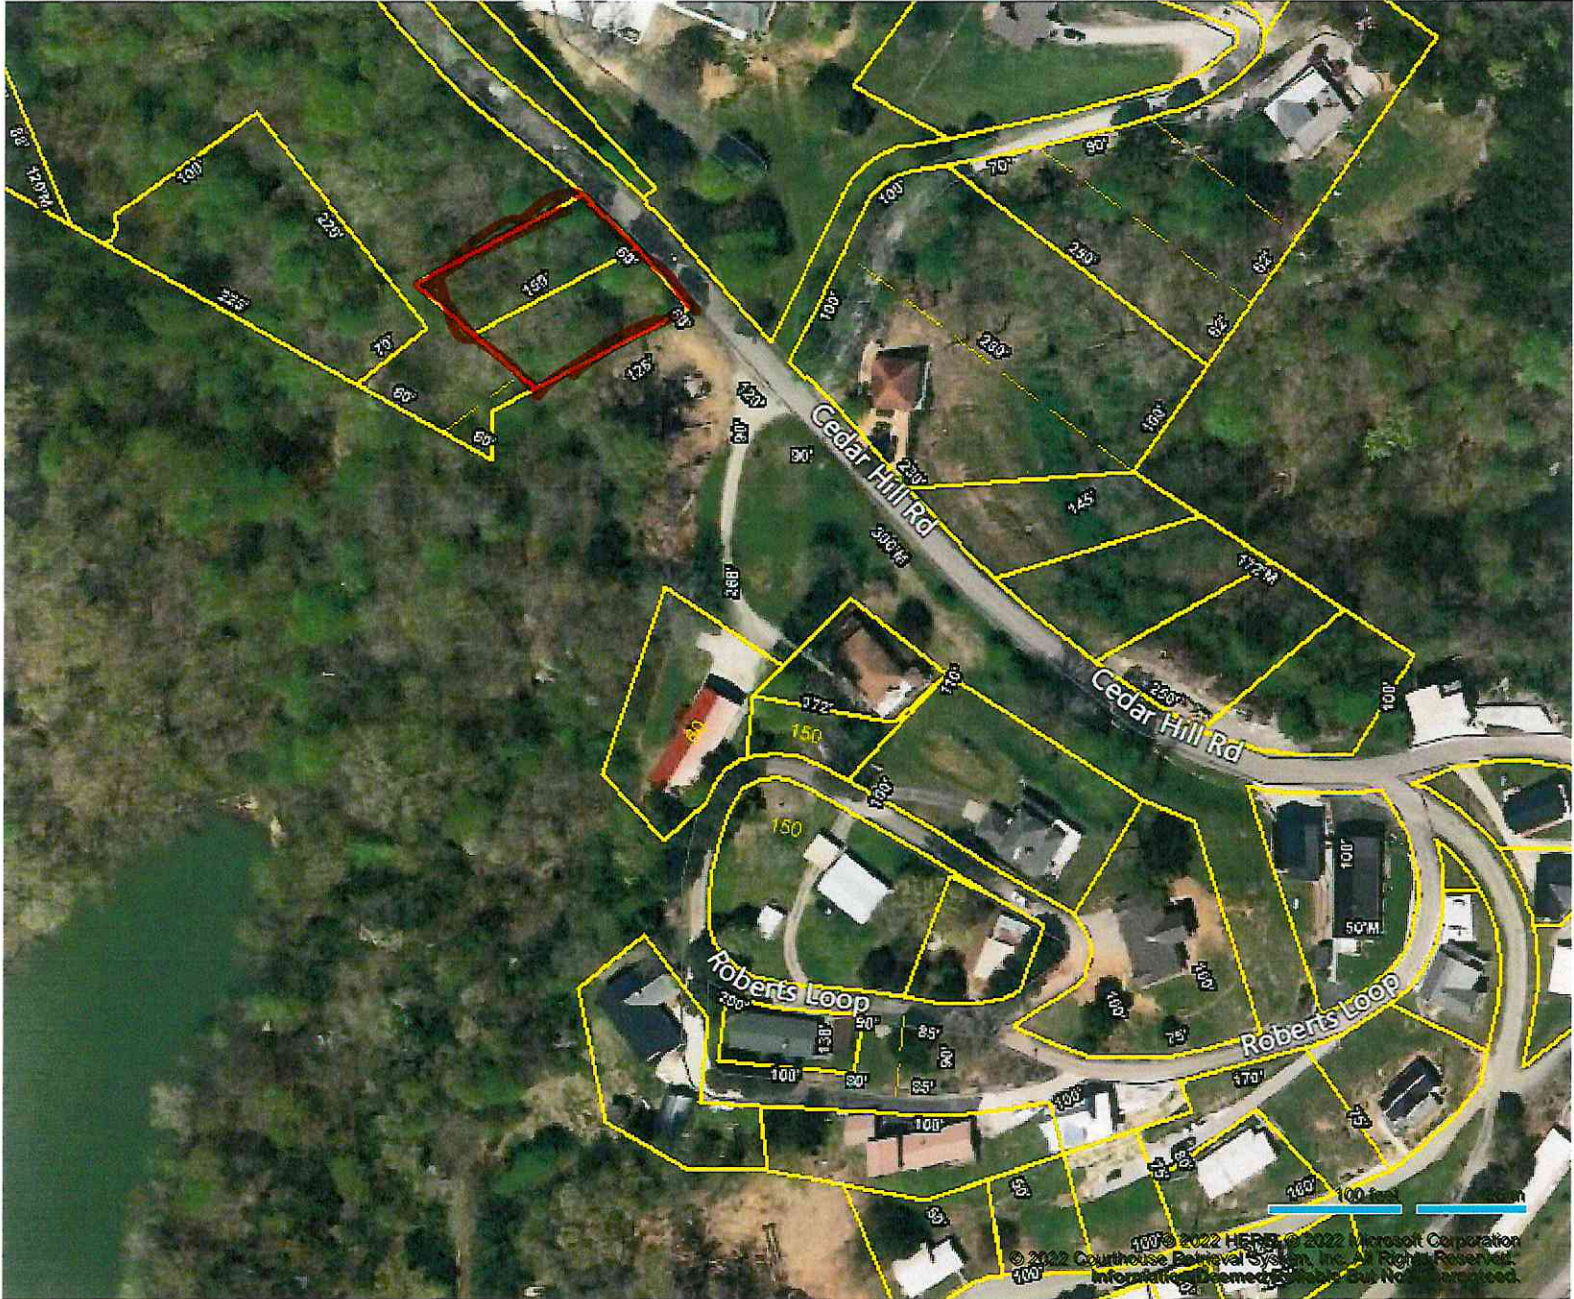

Debra Dodd
No. 1 Quality Realty
931-397-1660
debradodd@no1qualityrealty.com

MLS Tax Suite™

Powered by CRS Data

Map for Parcel Address: Ceader Hill Area TN Parcel ID: 041N B 027.00

Debra Dodd
 No. 1 Quality Realty
 931-397-1660
 debradodd@no1qualityrealty.com

Map for Parcel Address: Cedar Hill Area TN Parcel ID: 041N B 027.00

© 2022 Courthouse Retrieval System, Inc. All Rights Reserved.
 Information Deemed Reliable But Not Guaranteed.

Debra Dodd
No. 1 Quality Realty
931-397-1660
debradodd@no1qualityrealty.com

MLS Tax Suite™

Powered by CRS Data

Map for Parcel Address: Cedar Hill Area TN Parcel ID: 041N B 027.00

© 2022 HERE. © 2022 Mapbox.
© 2022 Couchtrends. Technical Systems, Inc. All rights reserved.
Information displayed here is for informational purposes only.