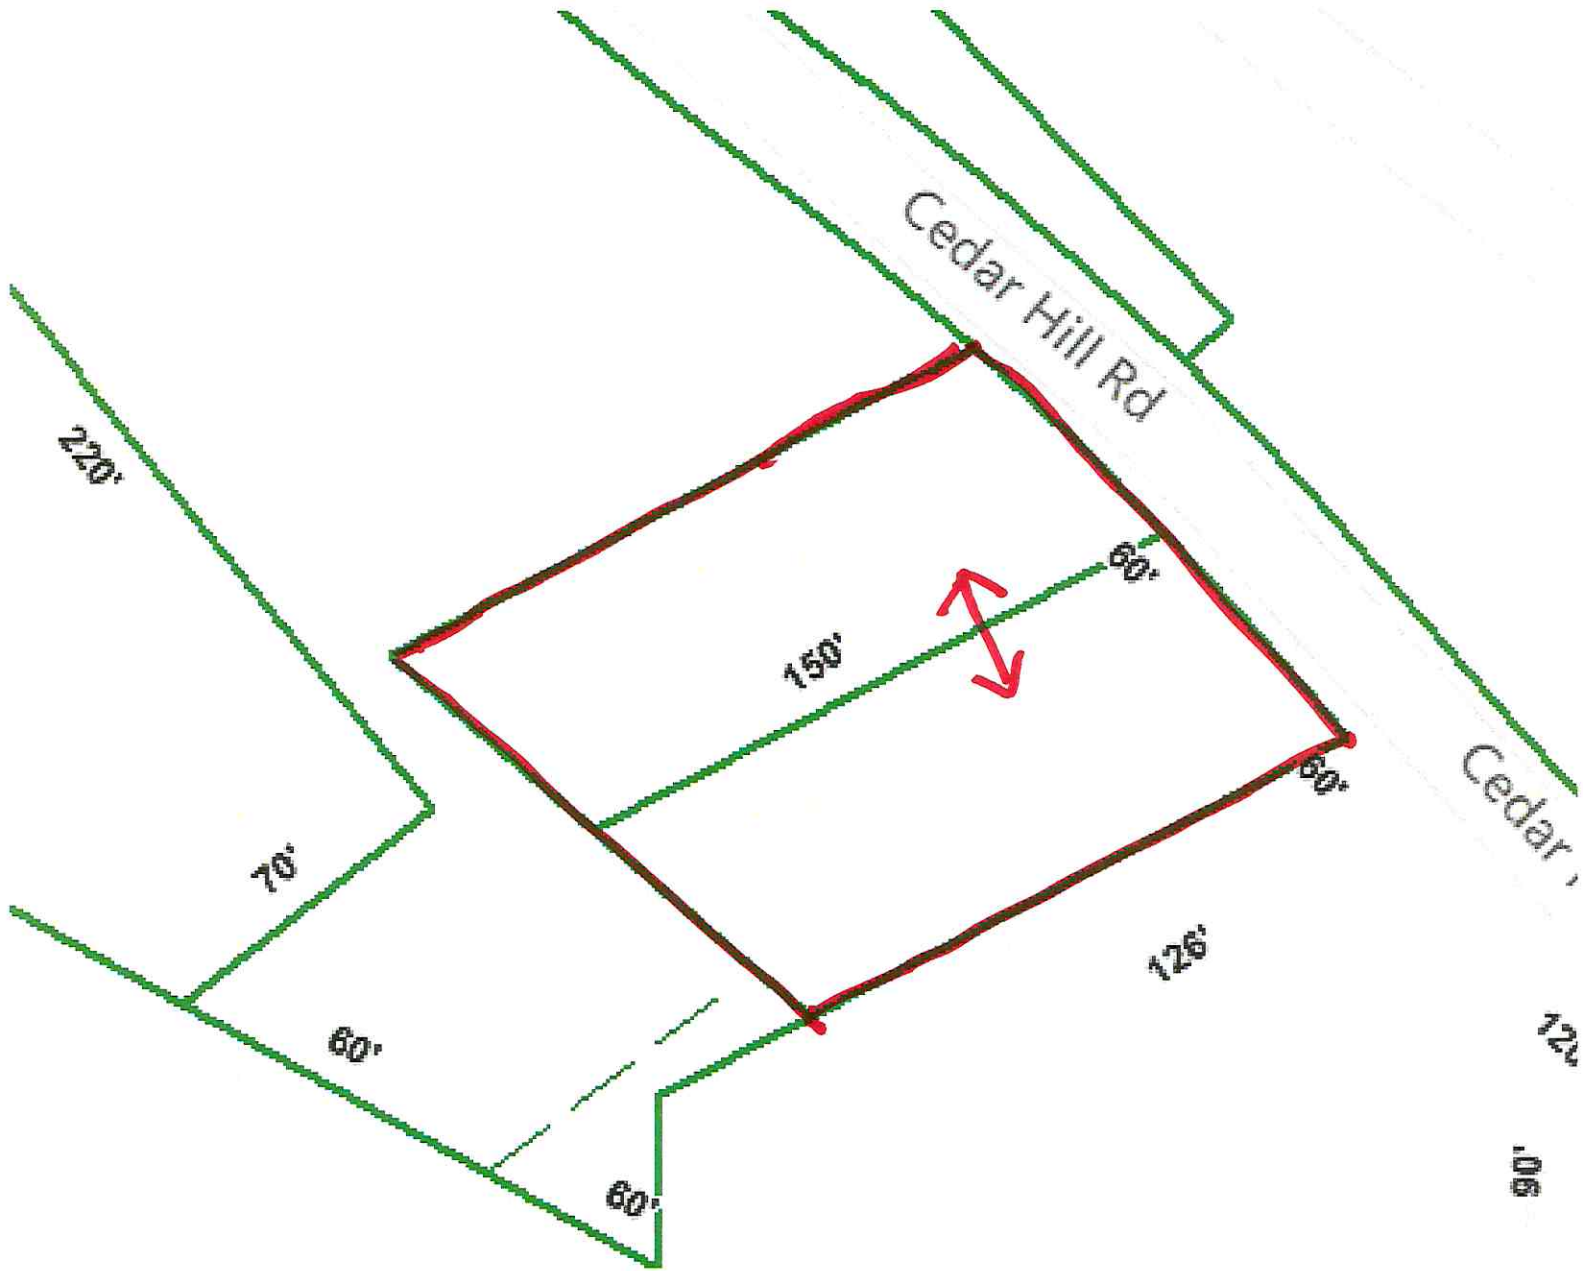

Debra Dodd
No. 1 Quality Realty
931-397-1660
debradodd@no1qualityrealty.com

MLS Tax Suite™

Powered by CRS Data

Map for Parcel Address: Cedar Hill Area TN Parcel ID: 041N B 027.00