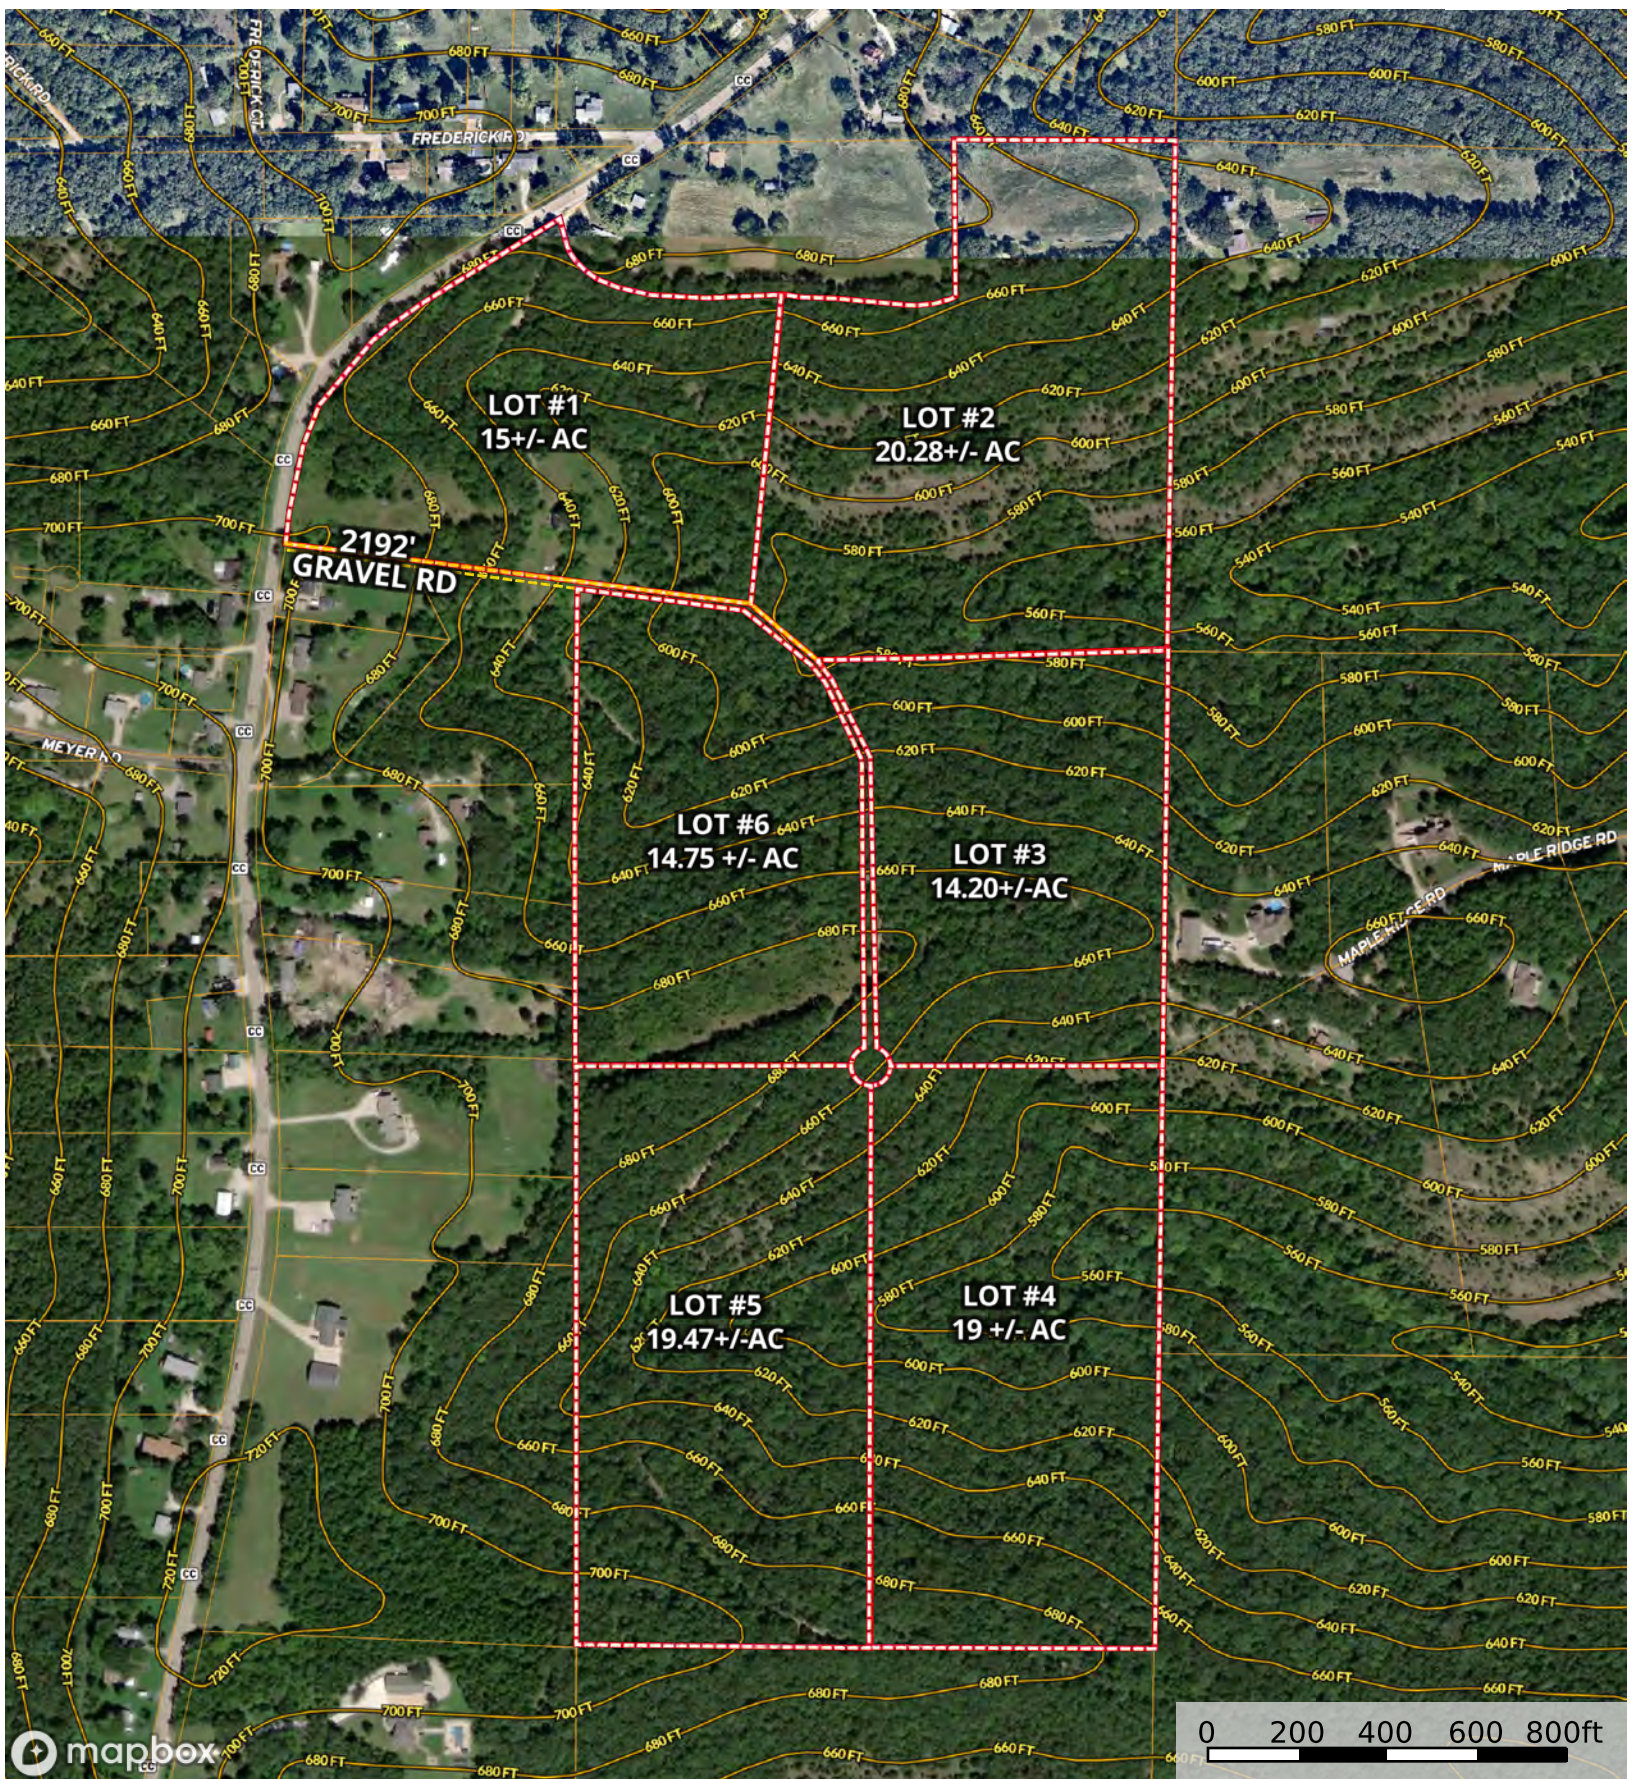

Hwy CC 7 lots split up

Jefferson County, Missouri, 113 AC +/-

--- Gravel Rd . 15 Ac . Boundary Boundary