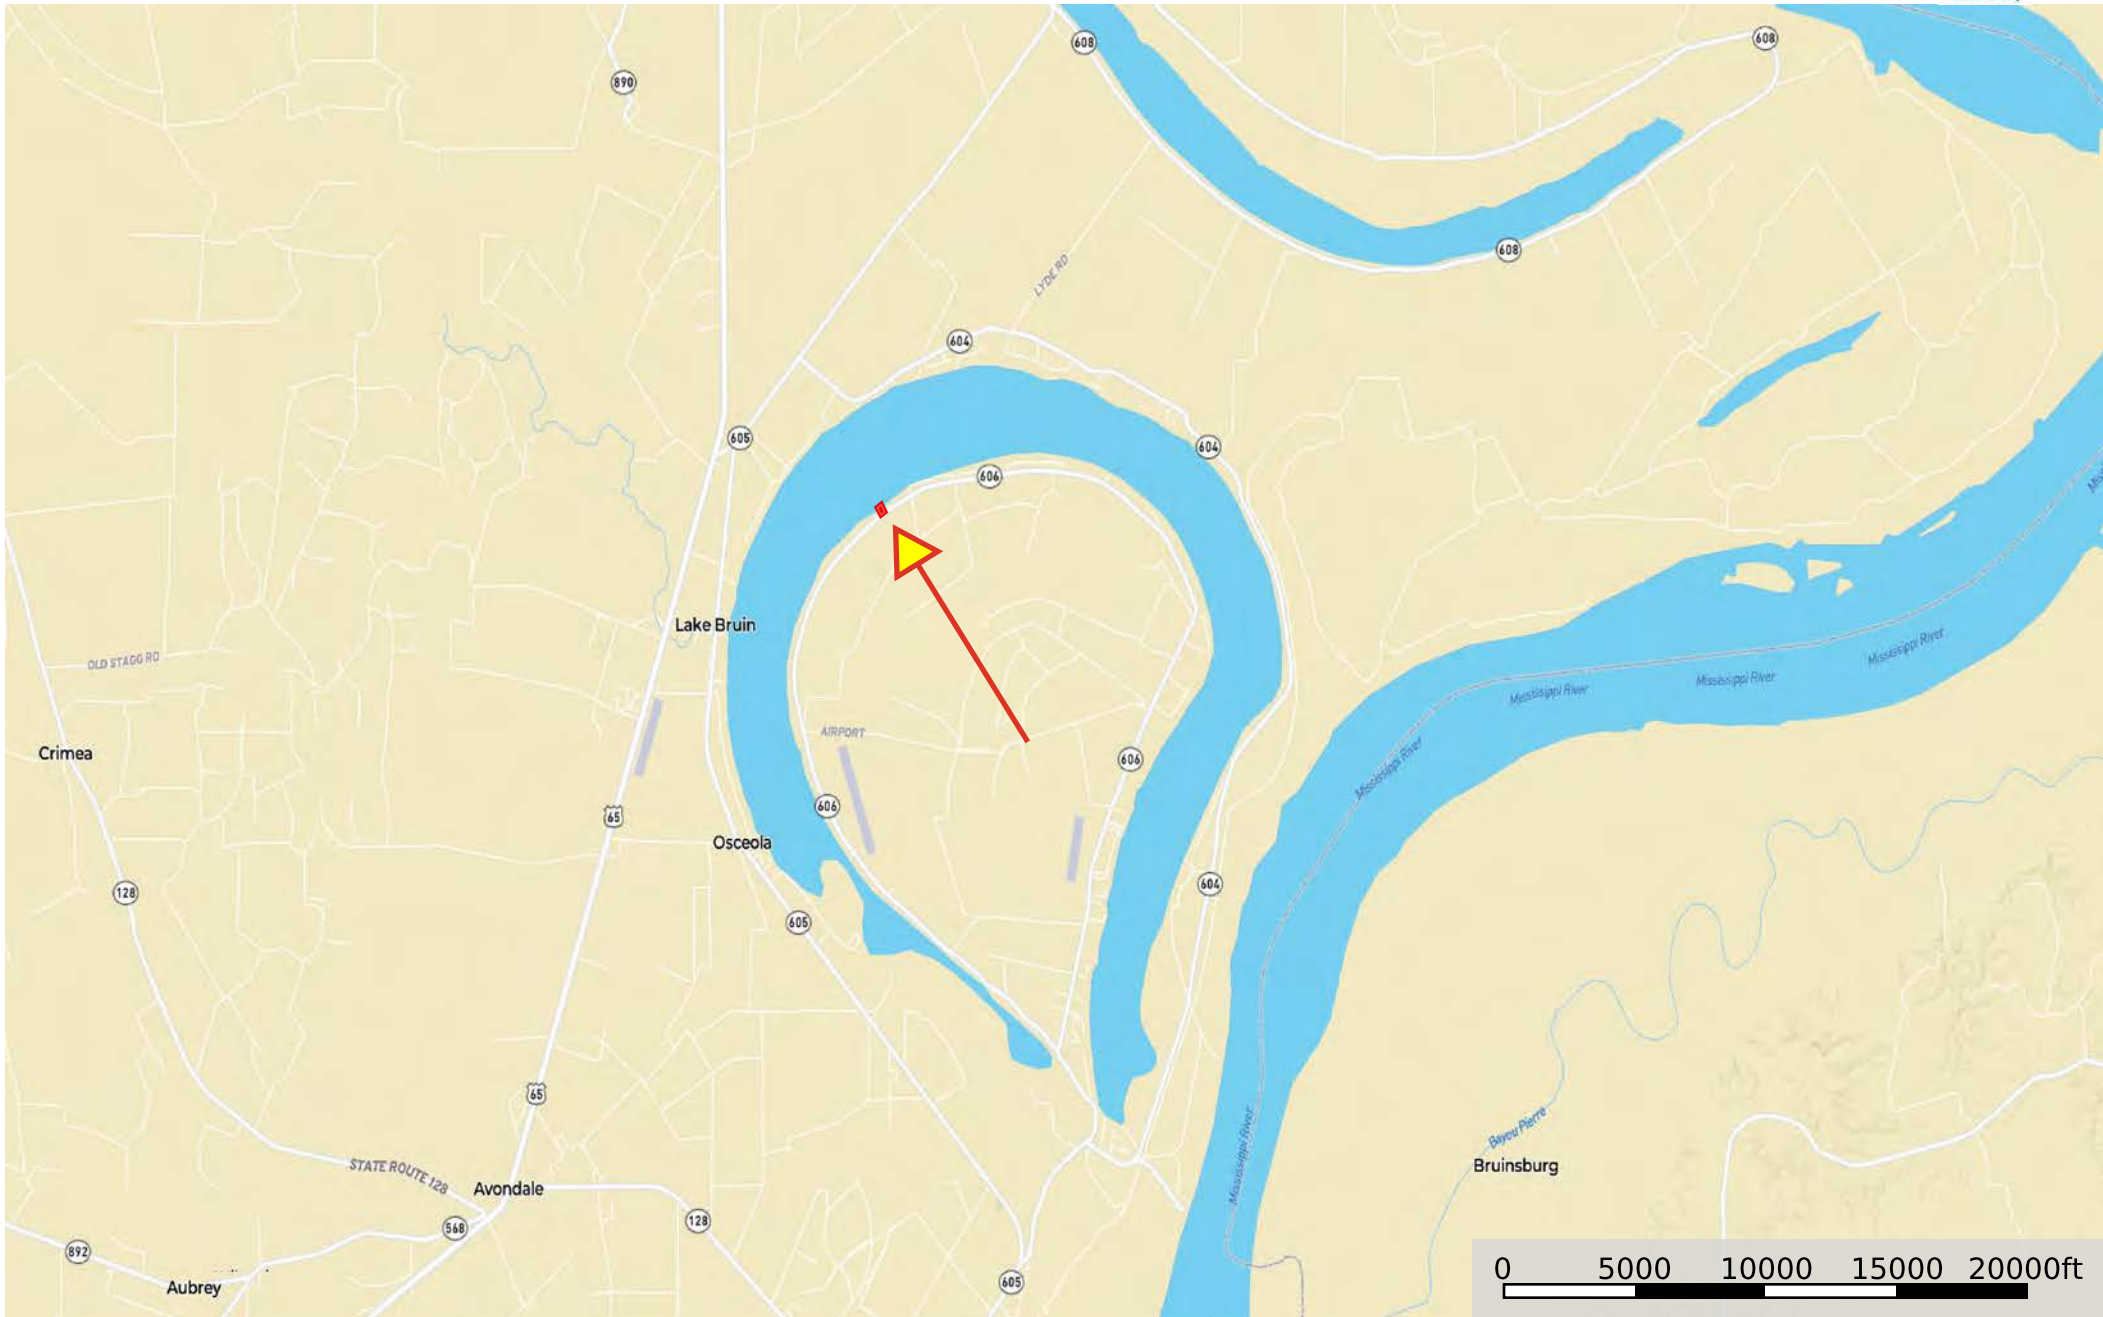

1718 Hwy 606 Lake Bruin

Louisiana, AC +/-

Boundary

Boundary

1718 Hwy 606 Lake Bruin

Louisiana, AC +/-

- Boundary
- Stream, Intermittent
- River/Creek
- Water Body