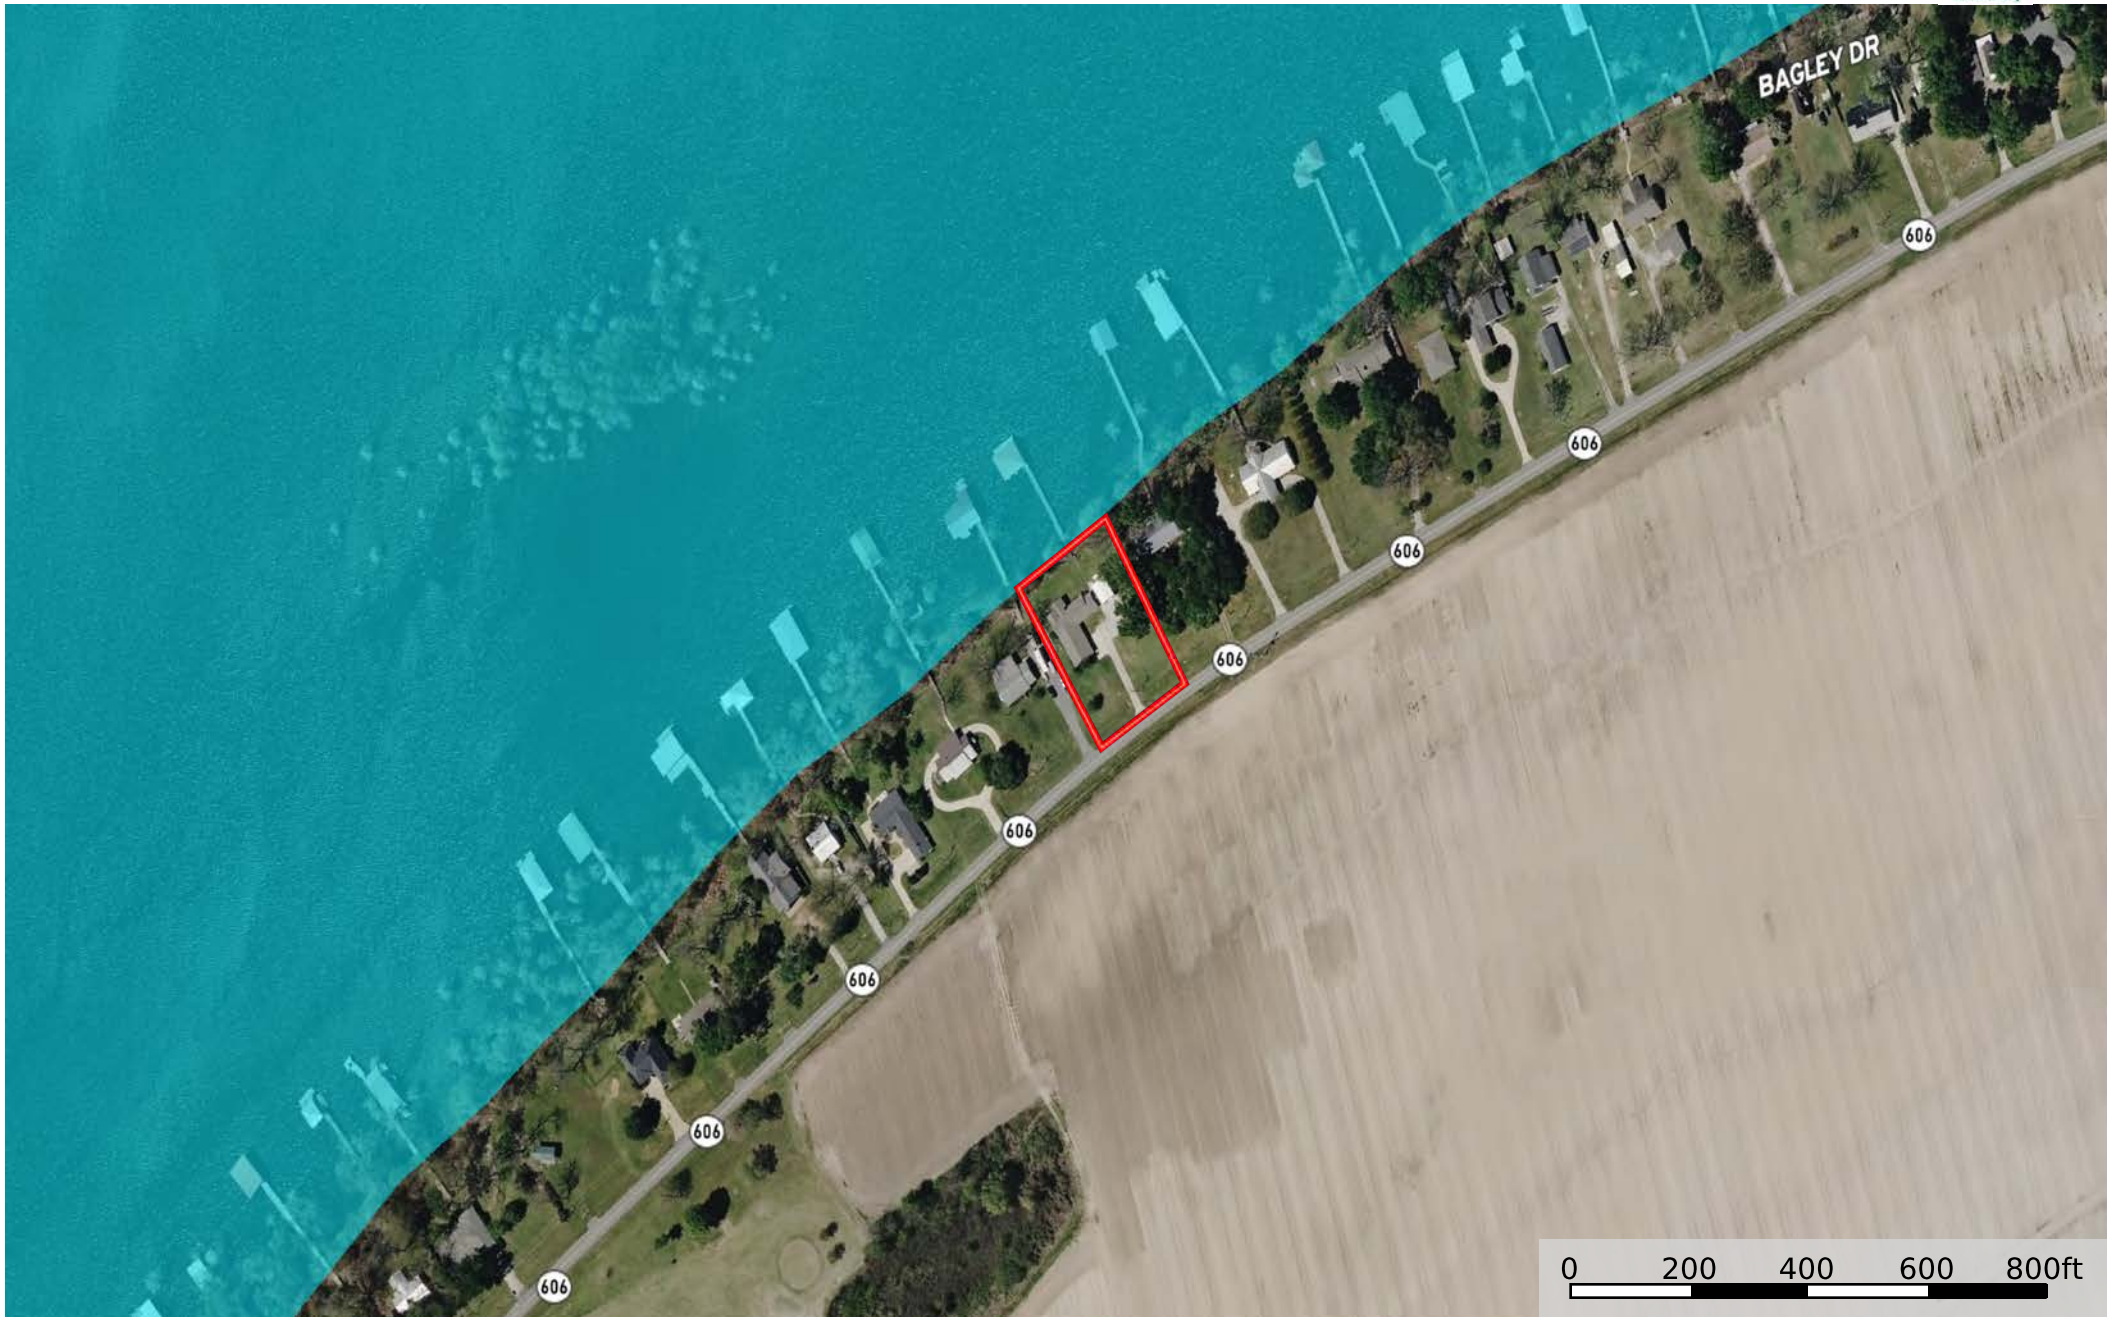

1718 Hwy 606 Lake Bruin

Louisiana, AC +/-

Boundary

Boundary

1718 Hwy 606 Lake Bruin

Louisiana, AC +/-

- Boundary
- Stream, Intermittent
- River/Creek
- Water Body