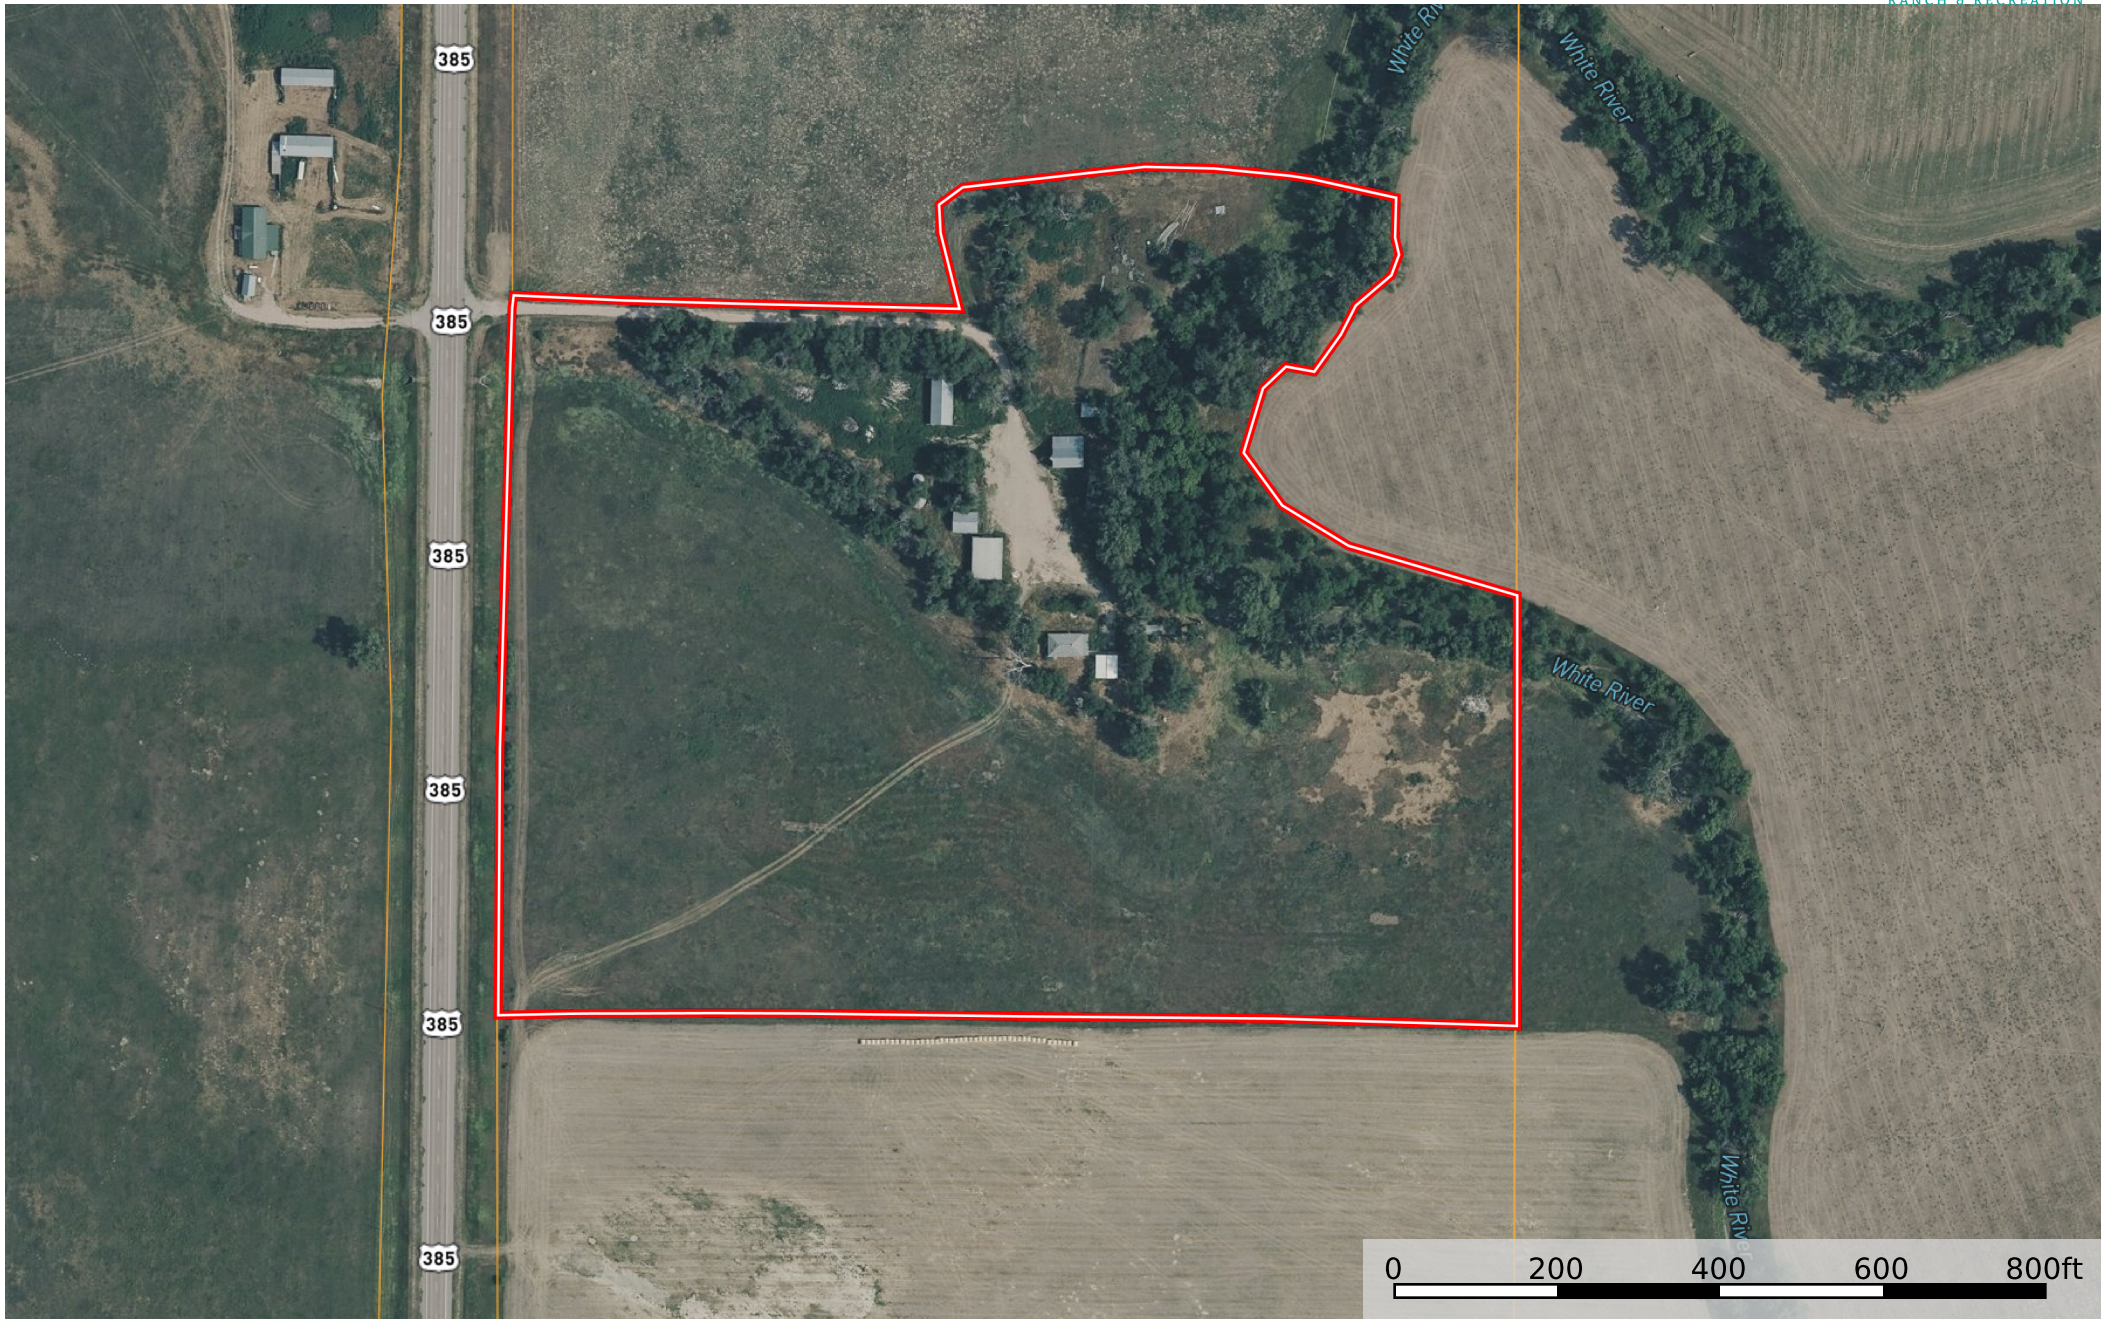

Glines Acreage

Dawes County, Nebraska, 25 AC +/-

 Boundary