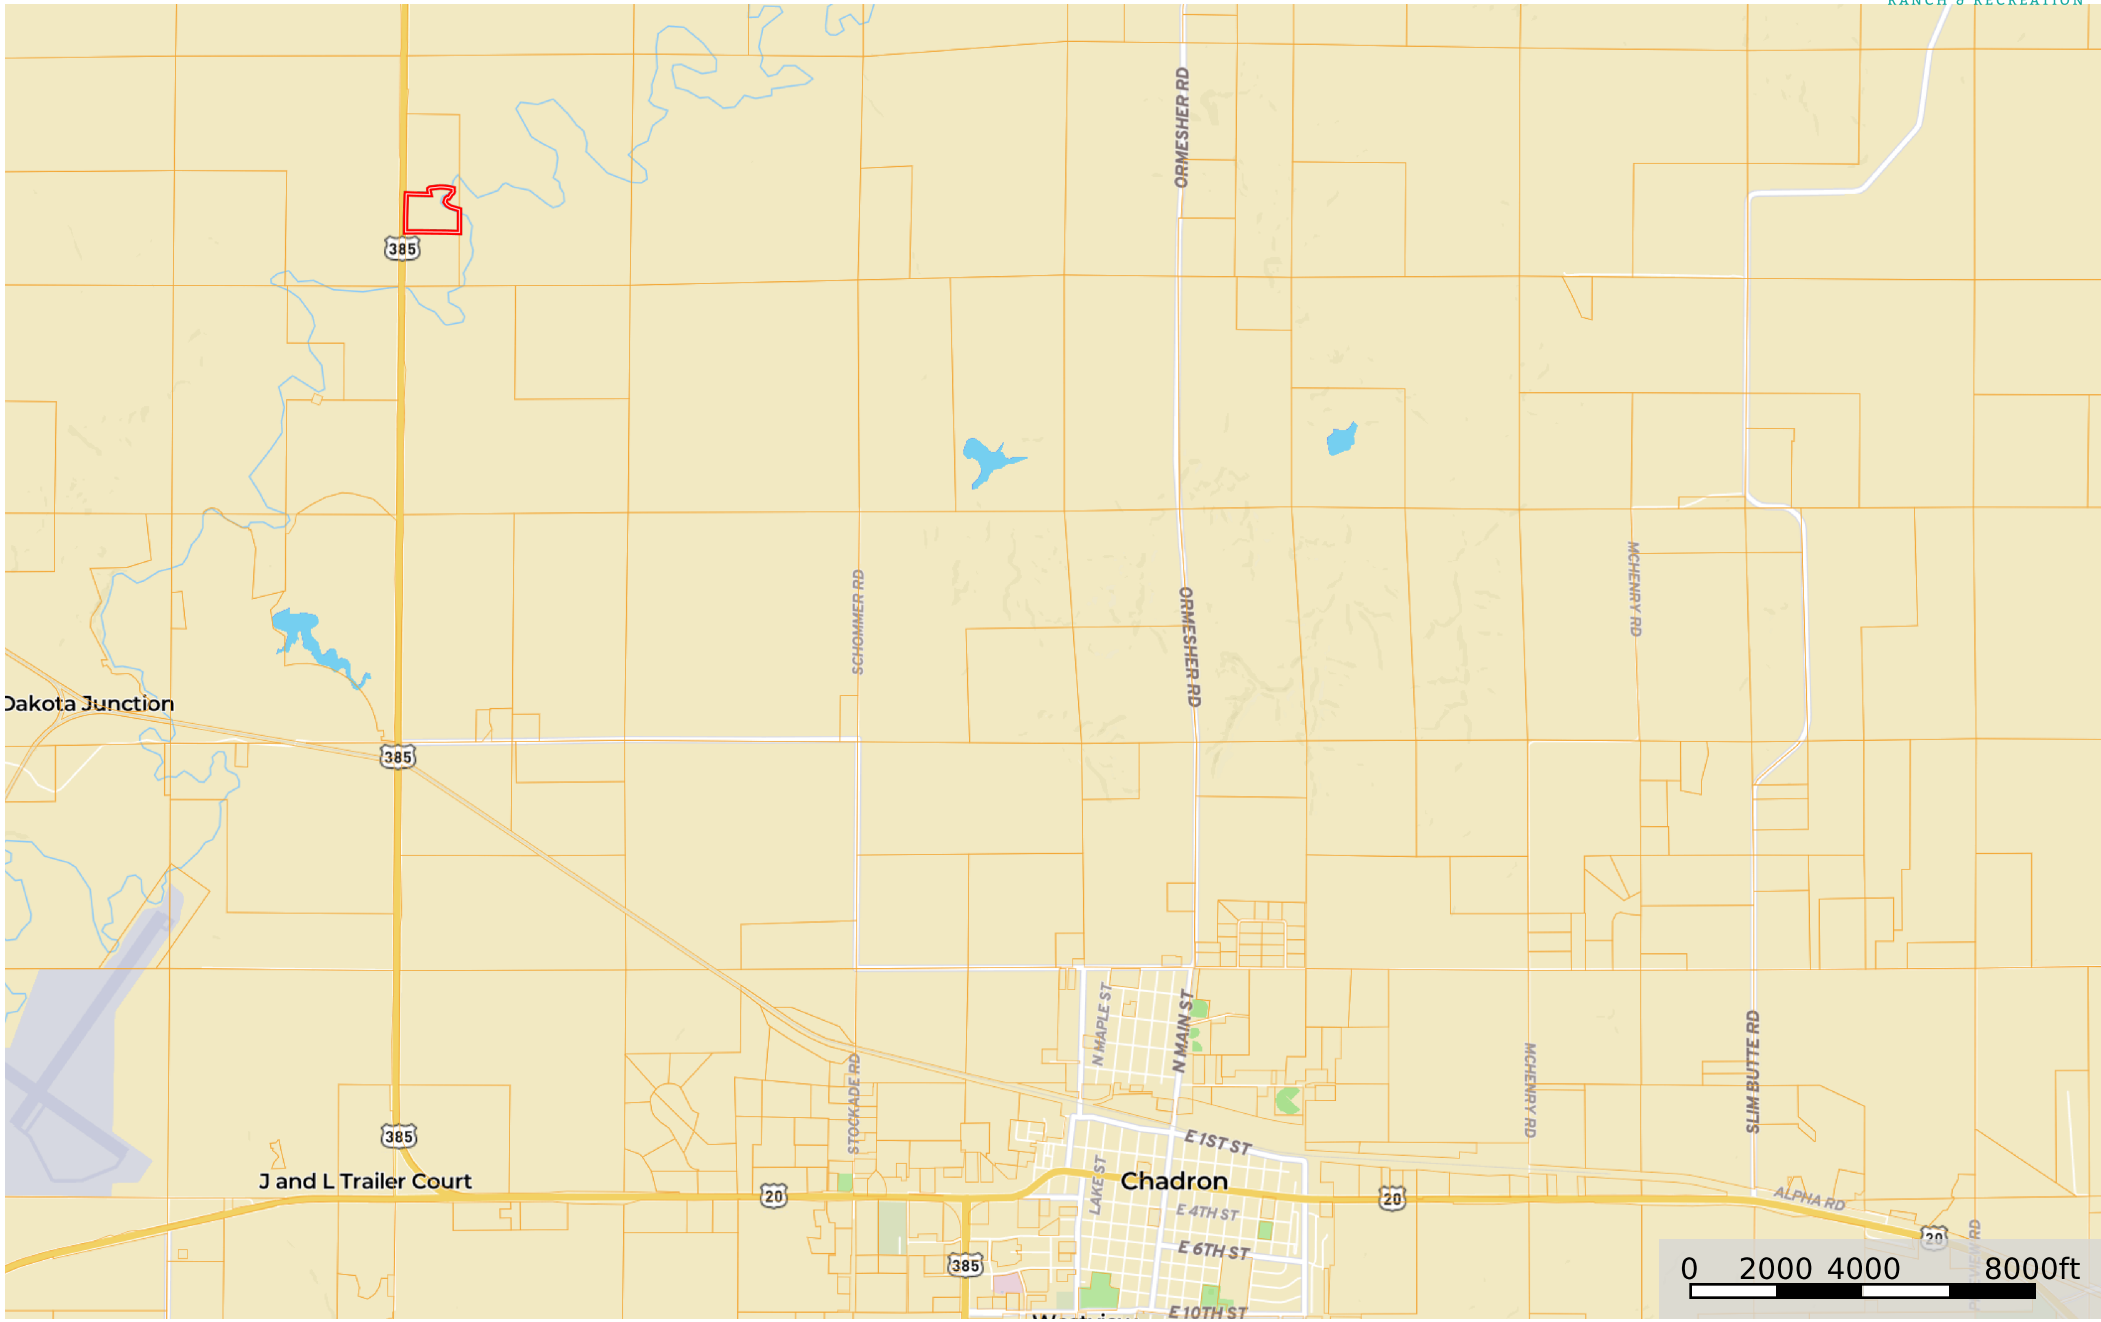

# Glines Acreage

Dawes County, Nebraska, 25 AC +/-

Boundary