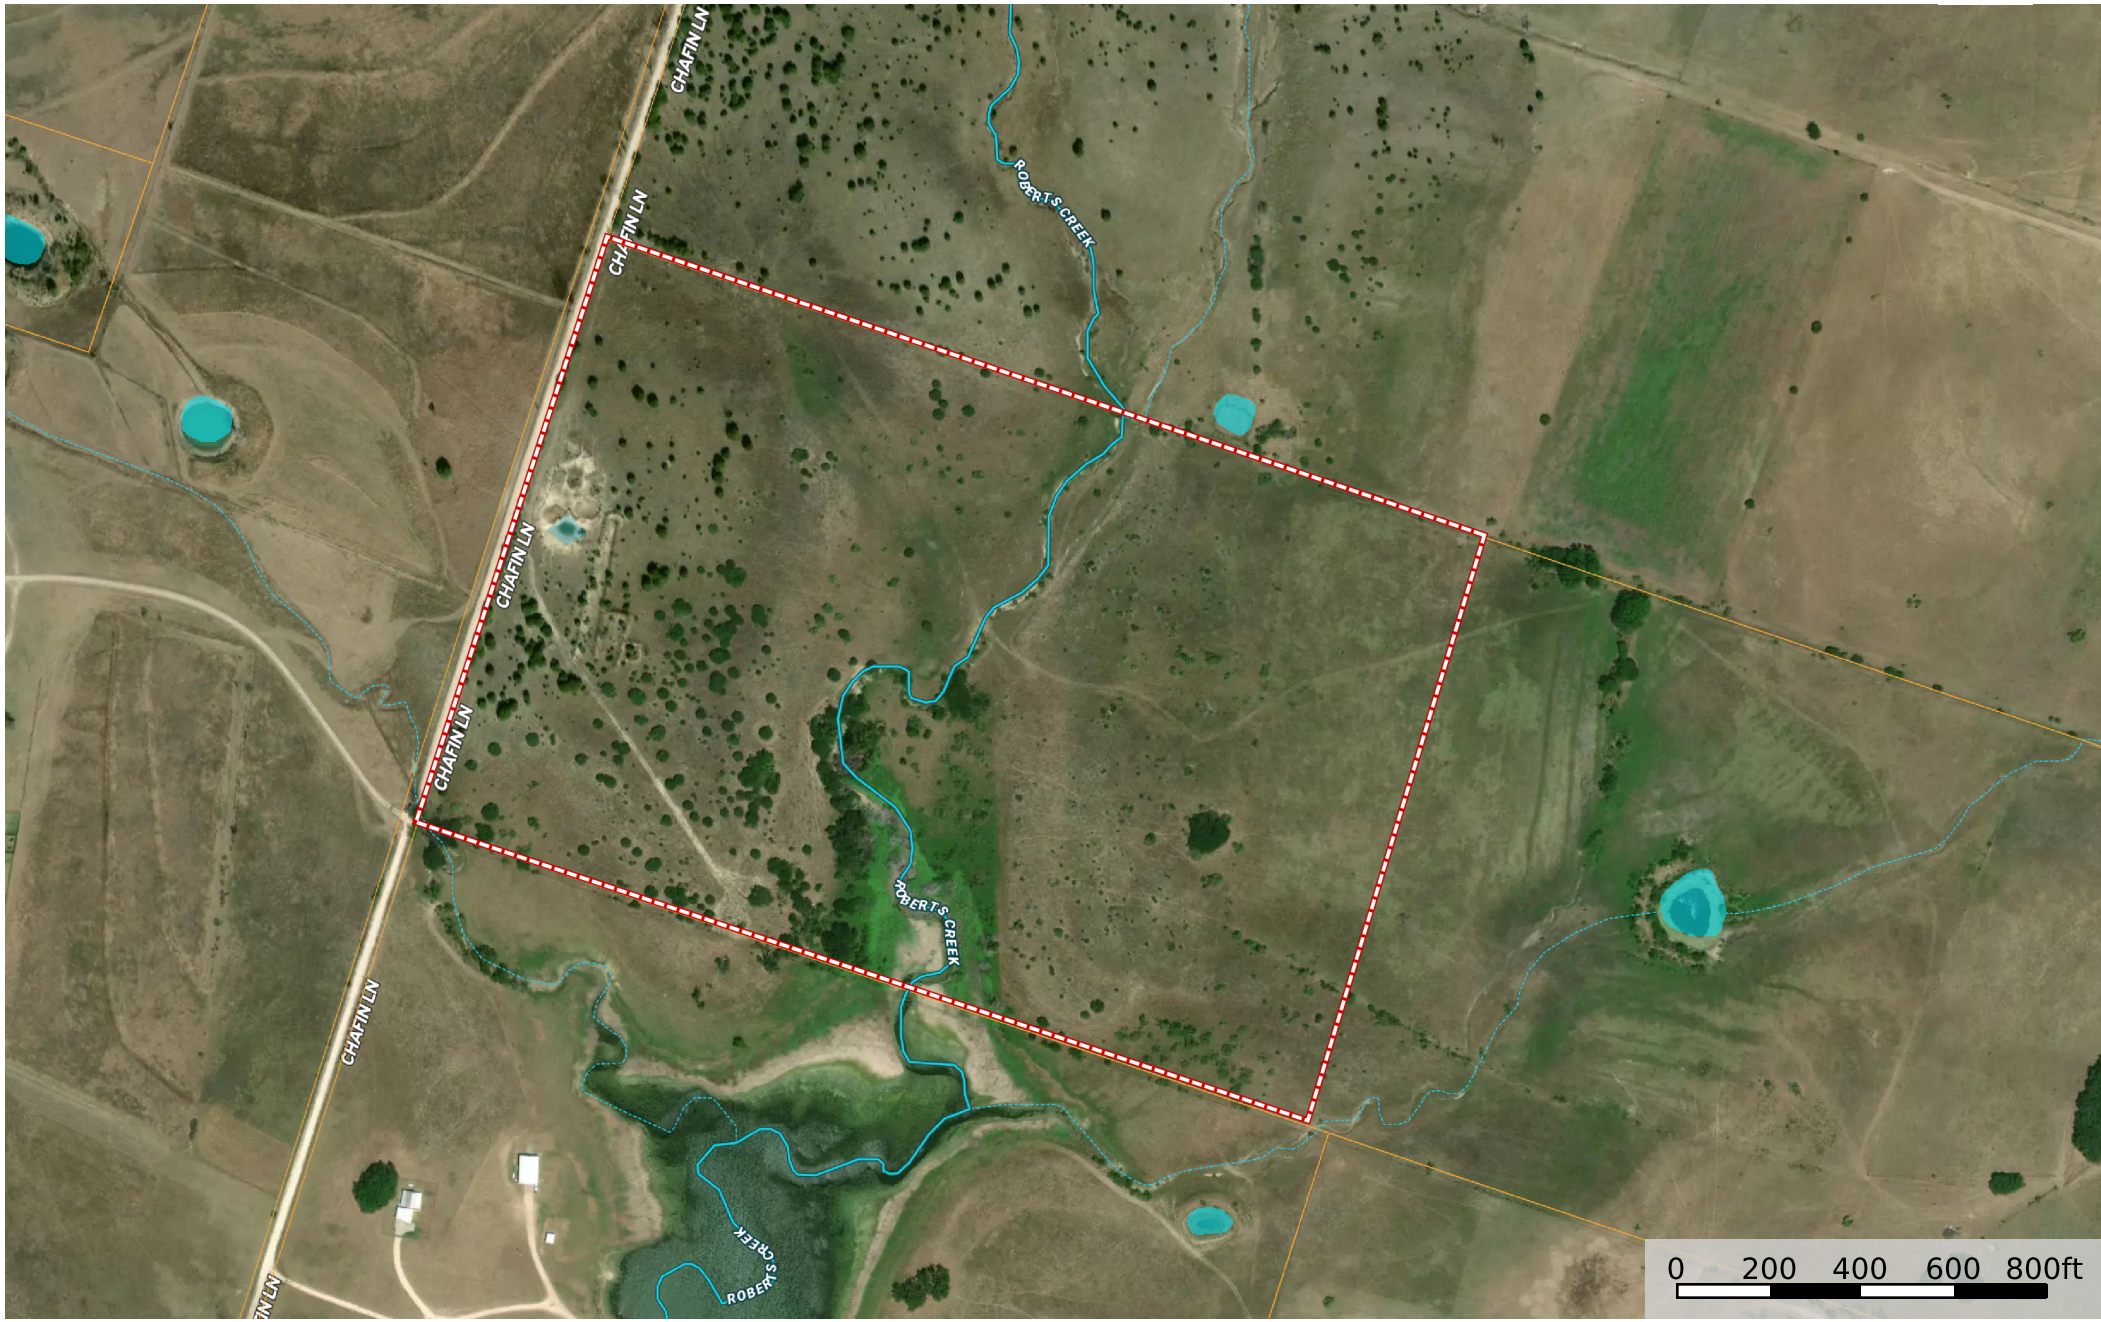

Ballard - TBD Chafin Lane

Coryell County, Texas, 64.86 AC +/-

- Pond / Tank
- Boundary
- Stream, Intermittent
- River/Creek
- Water Body