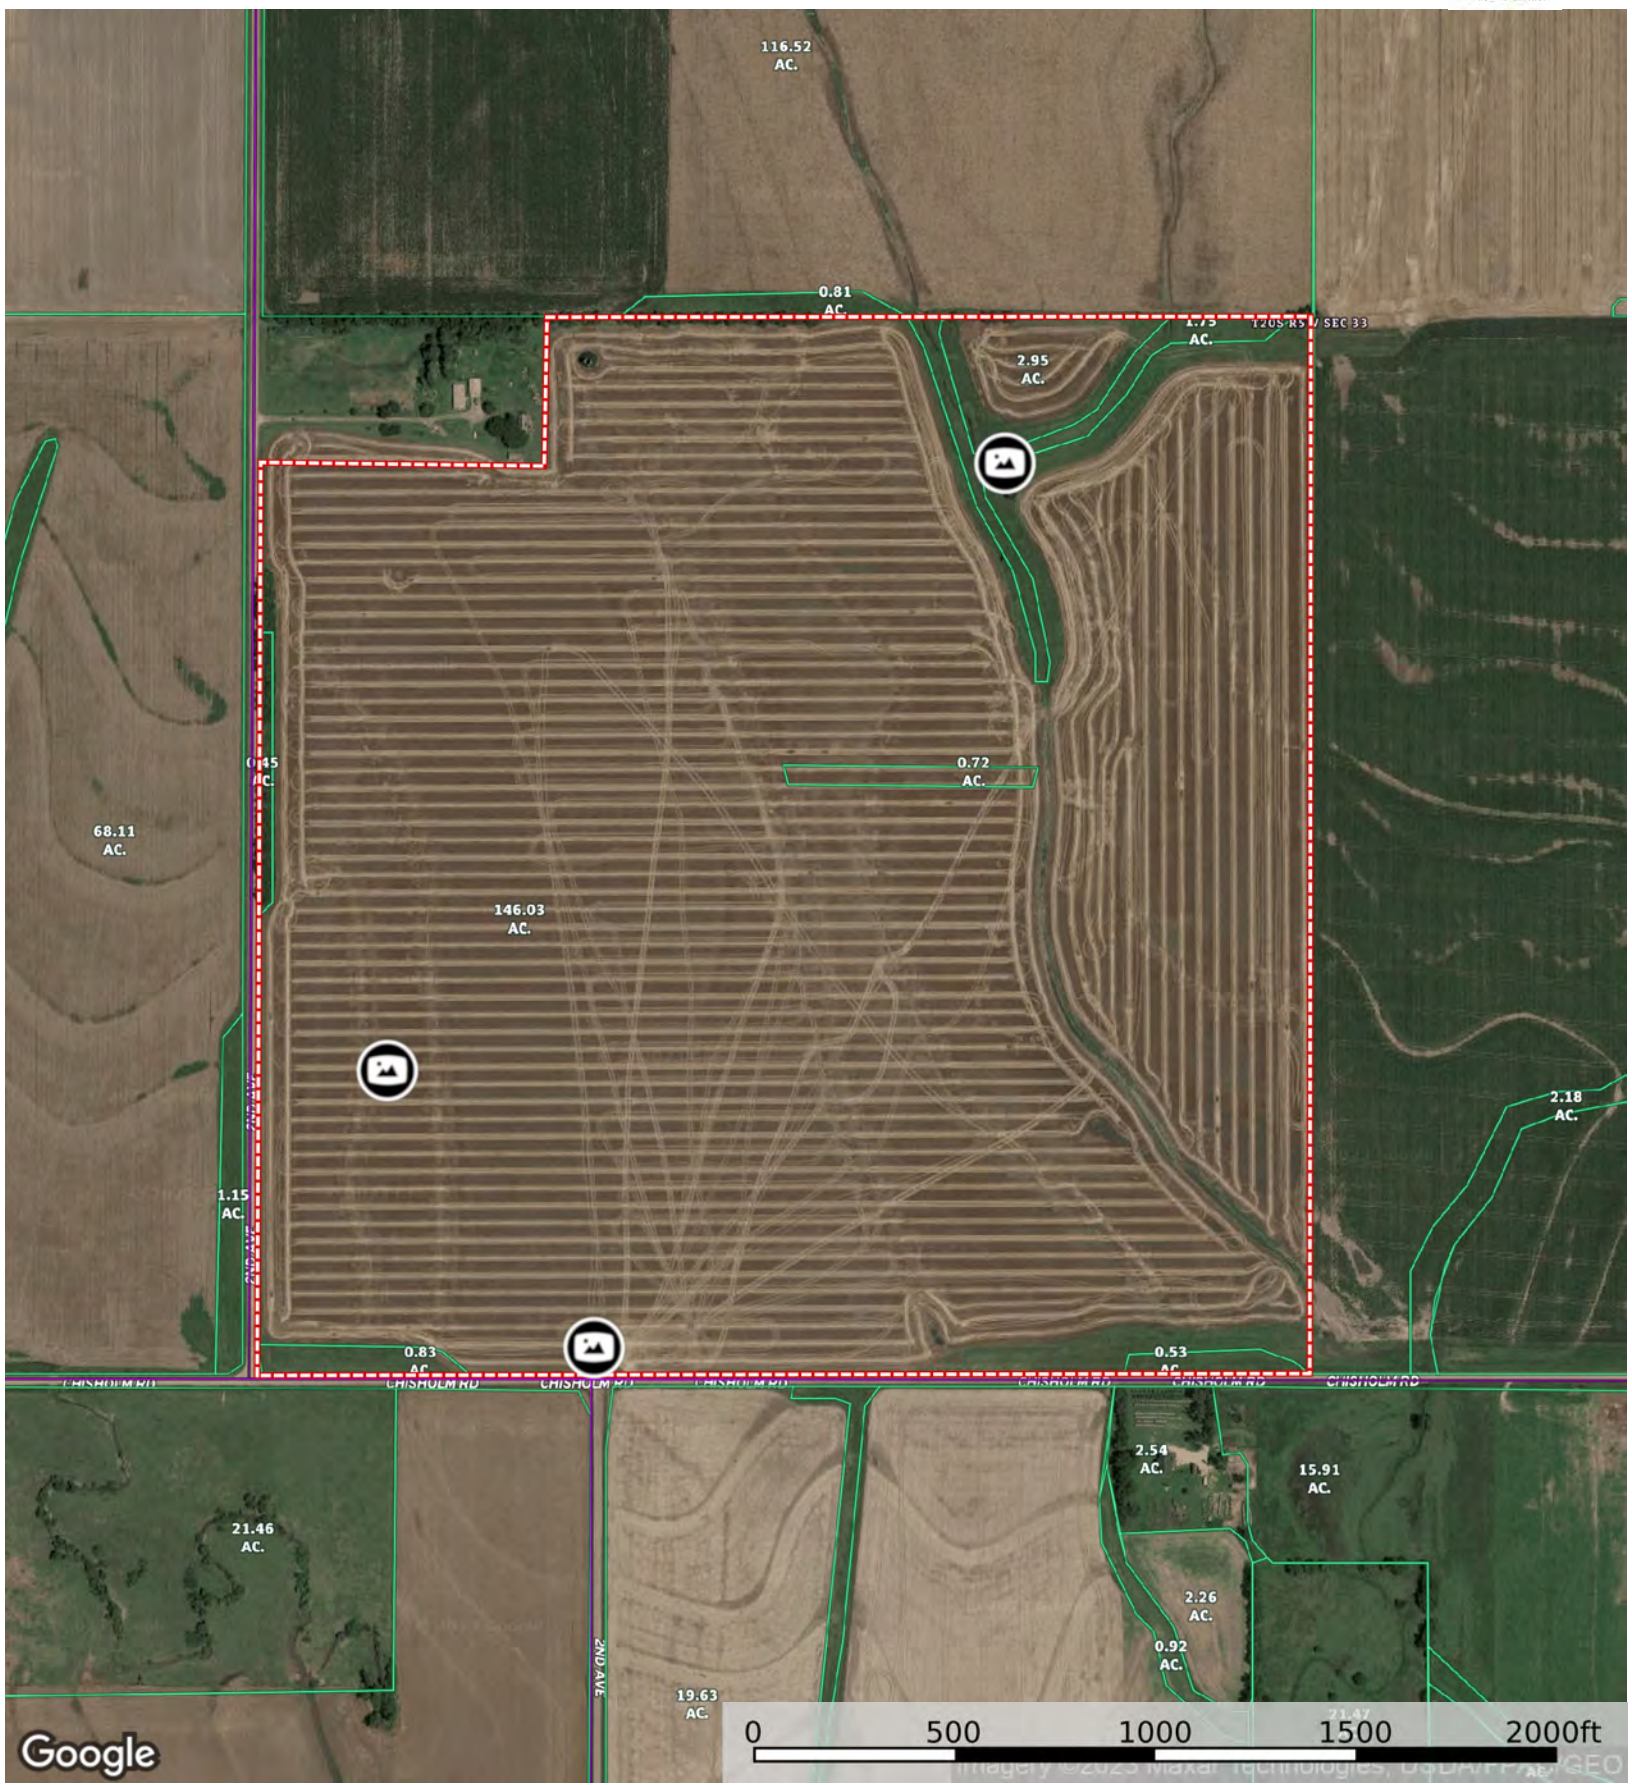

# McPherson County (33-20-5) SW4 less a tract

McPherson County, Kansas, 151.2 AC +/-

Panoramic View Boundary