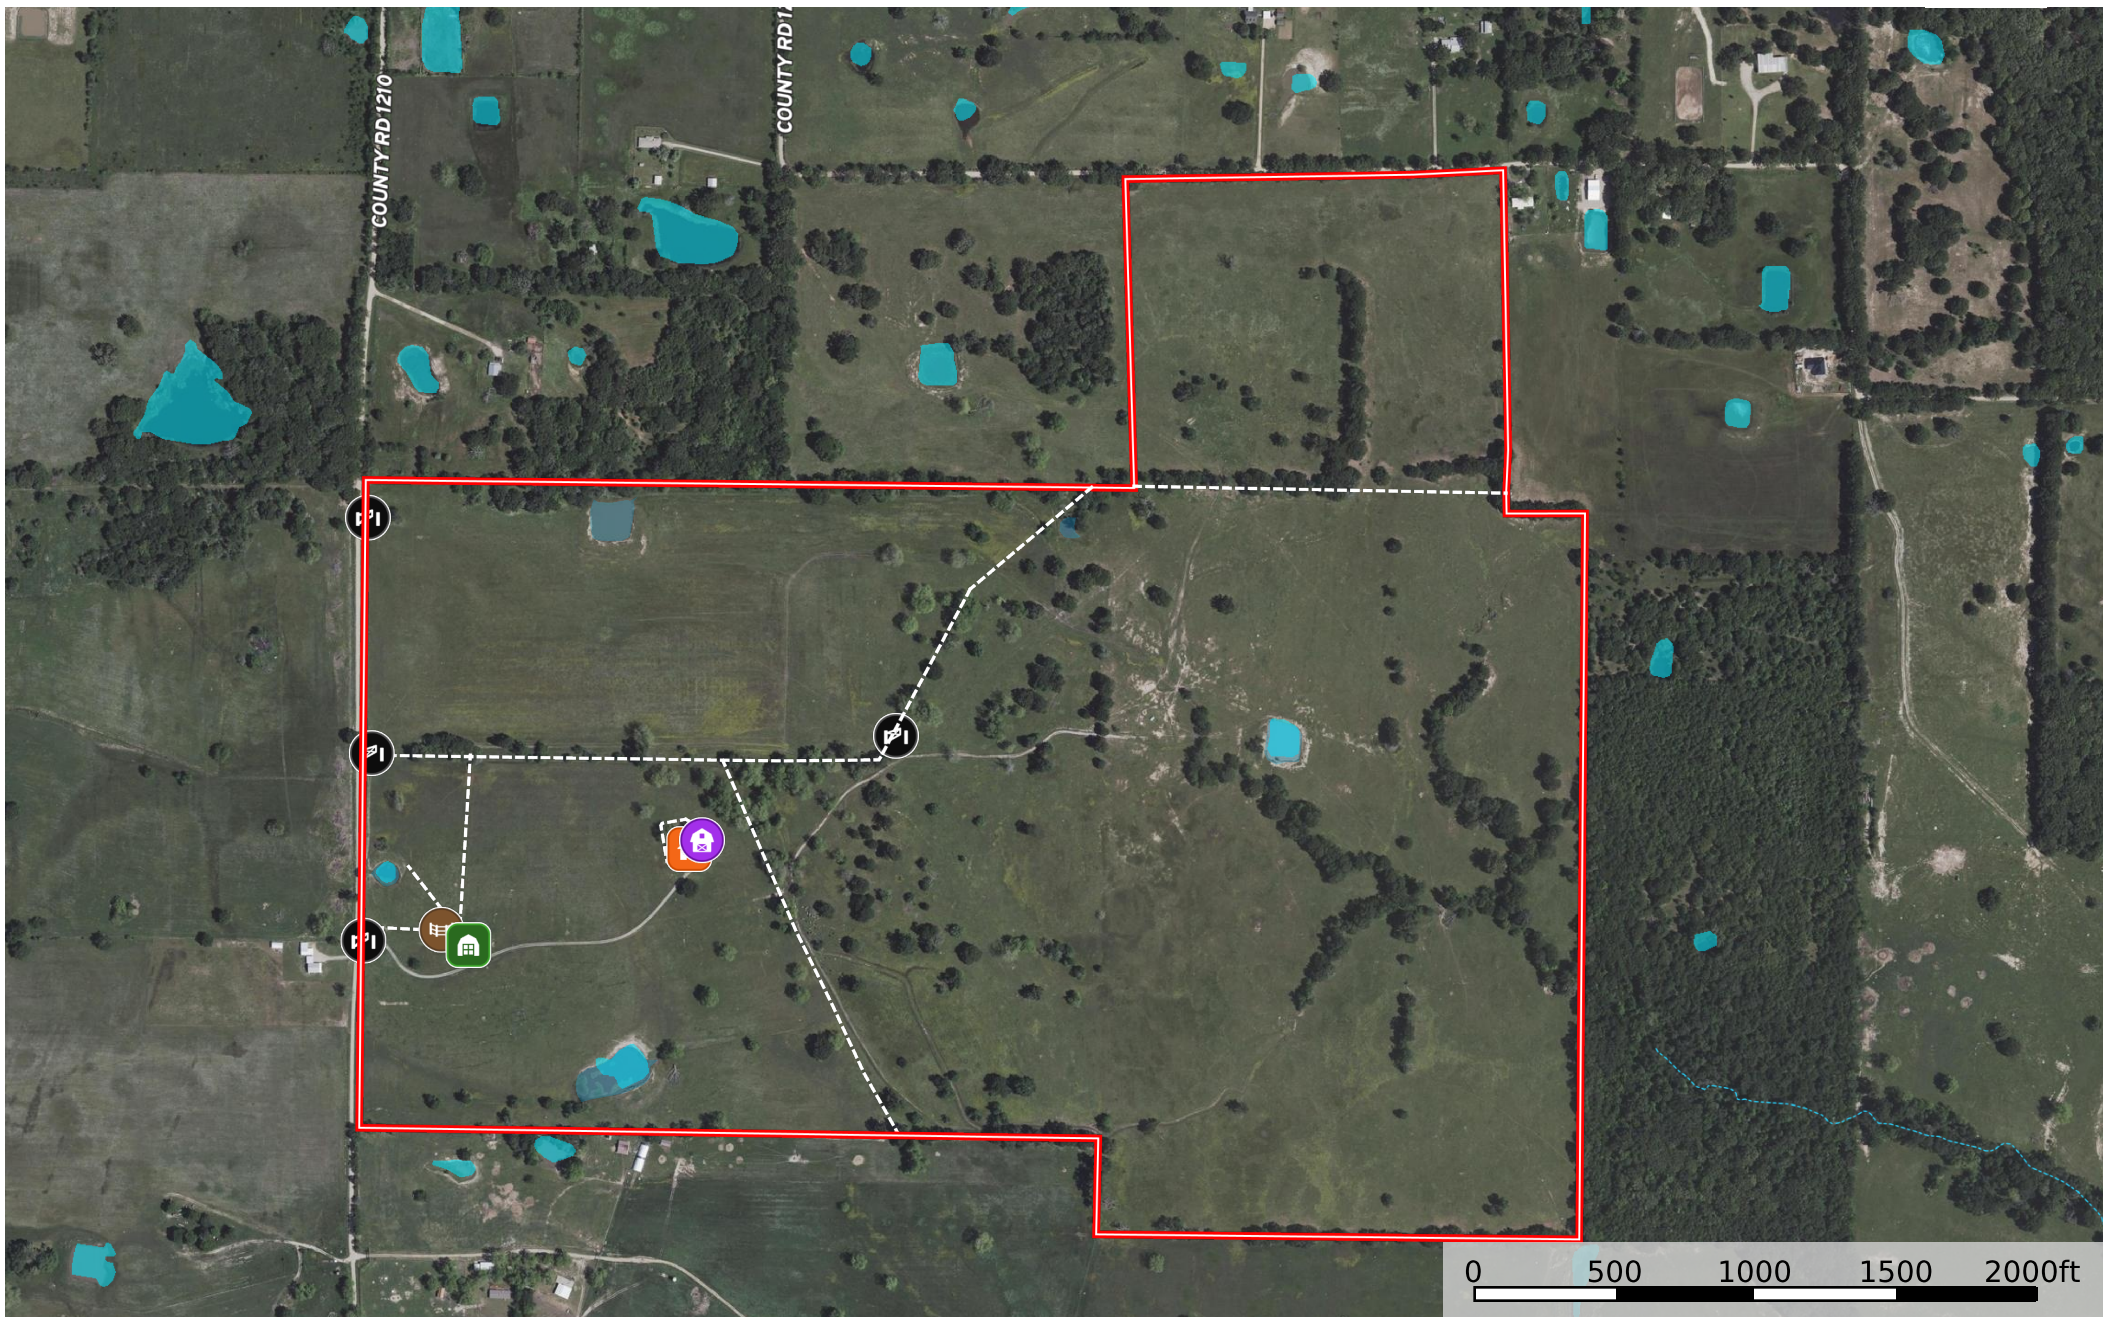

Templeton

Delta County, Texas, AC +/-

- Shed / Shack
- Pens
- Barn
- House
- Gate
- Fence
- Boundary
- Pond / Tank
- Stream, Intermittent
- River/Creek
- Water Body