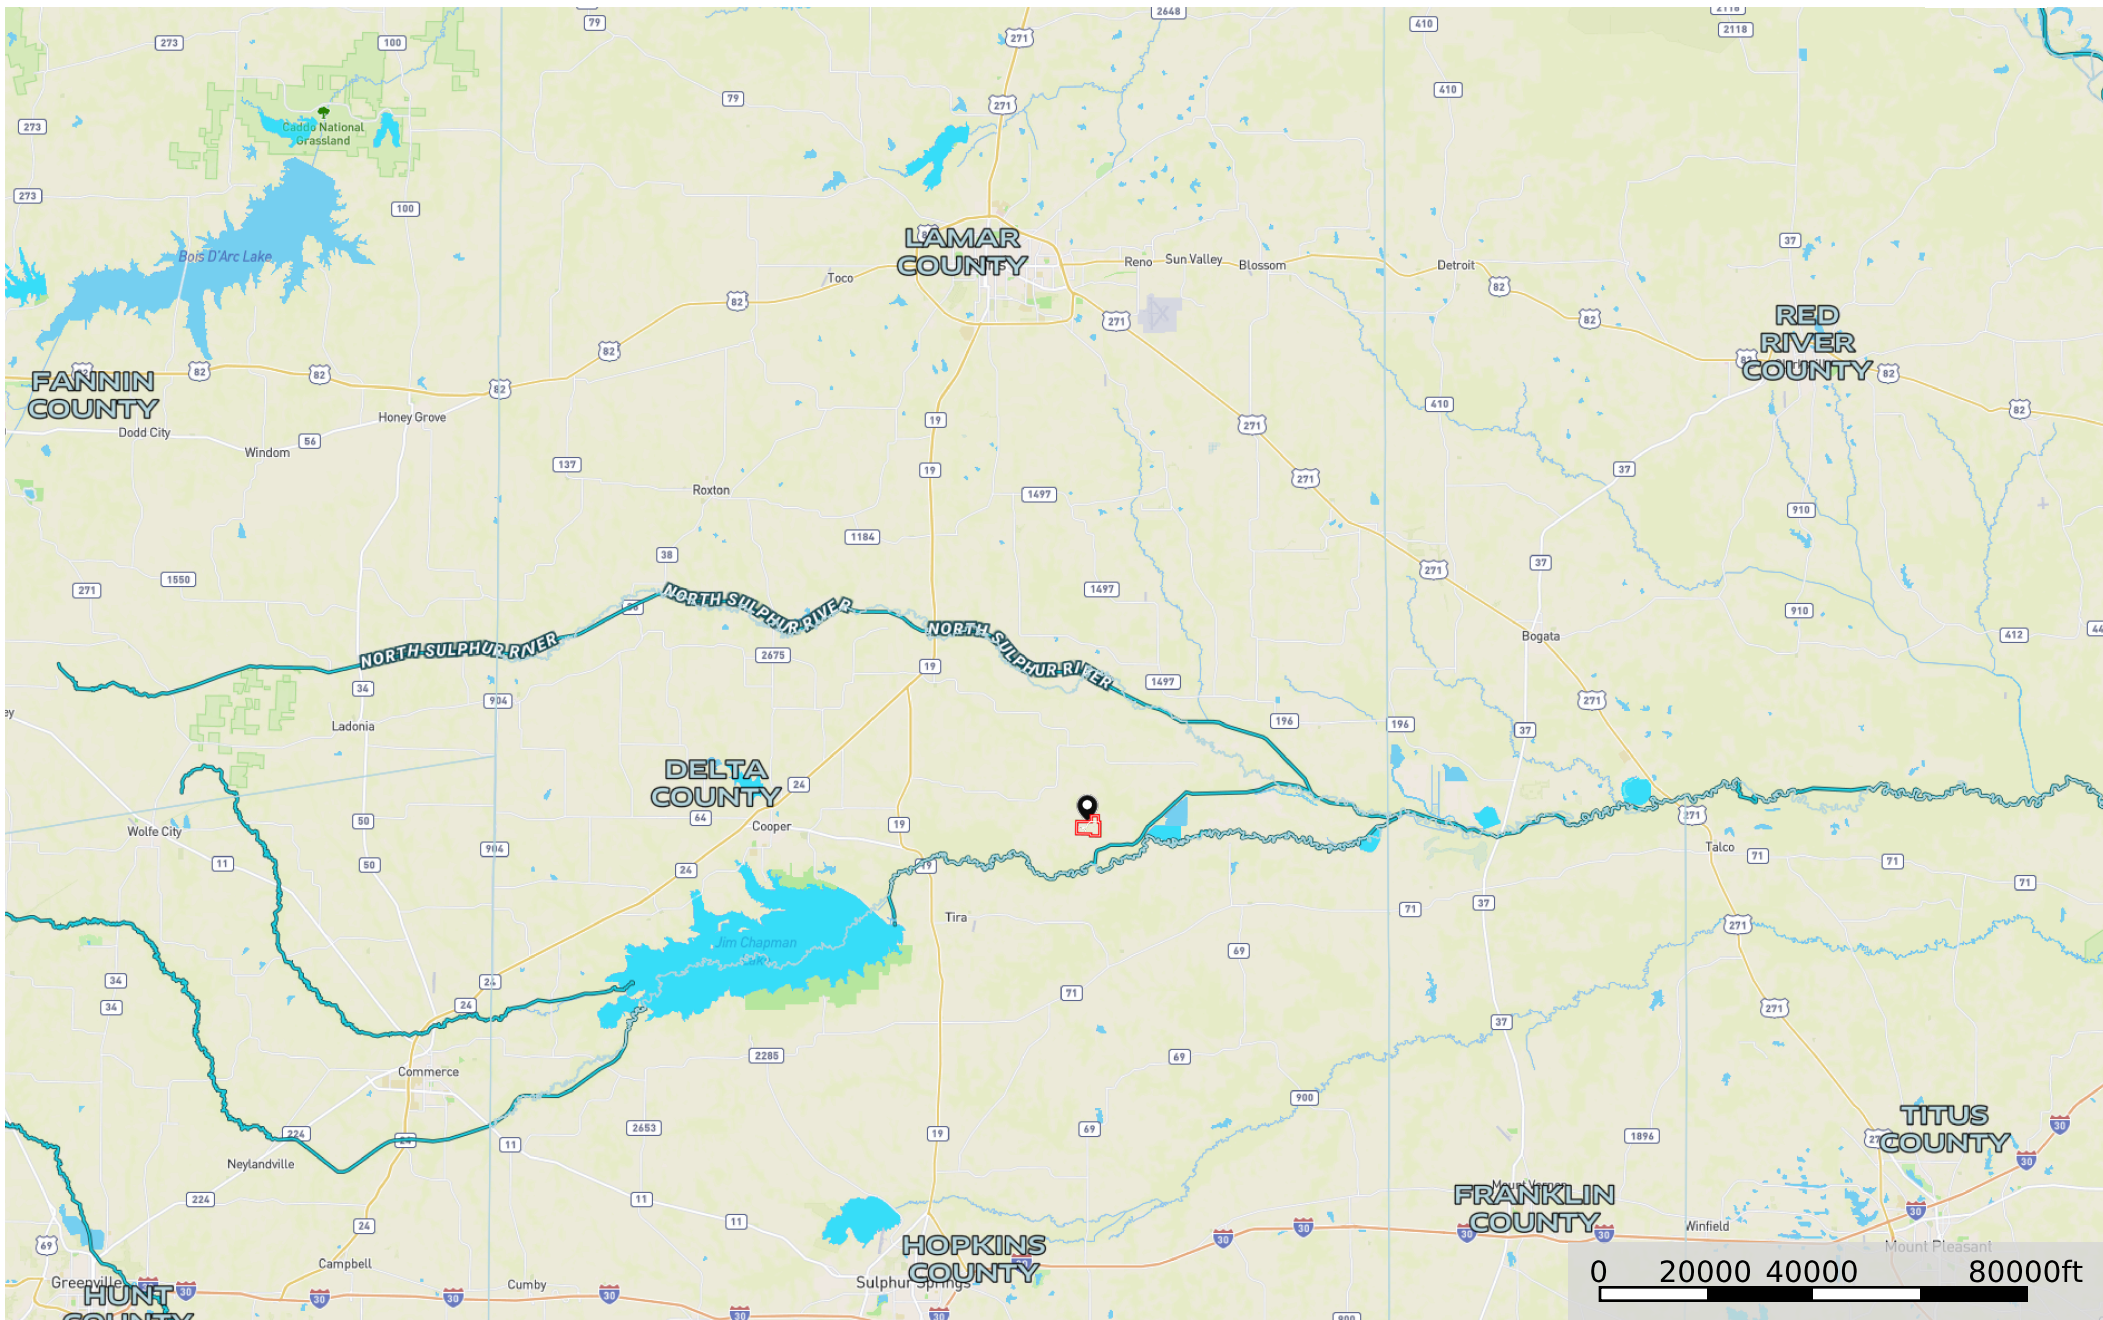

Templeton

Delta County, Texas, AC +/-

- Marker
- Fence
- Boundary
- Pond / Tank
- Stream, Intermittent
- River/Creek
- Water Body